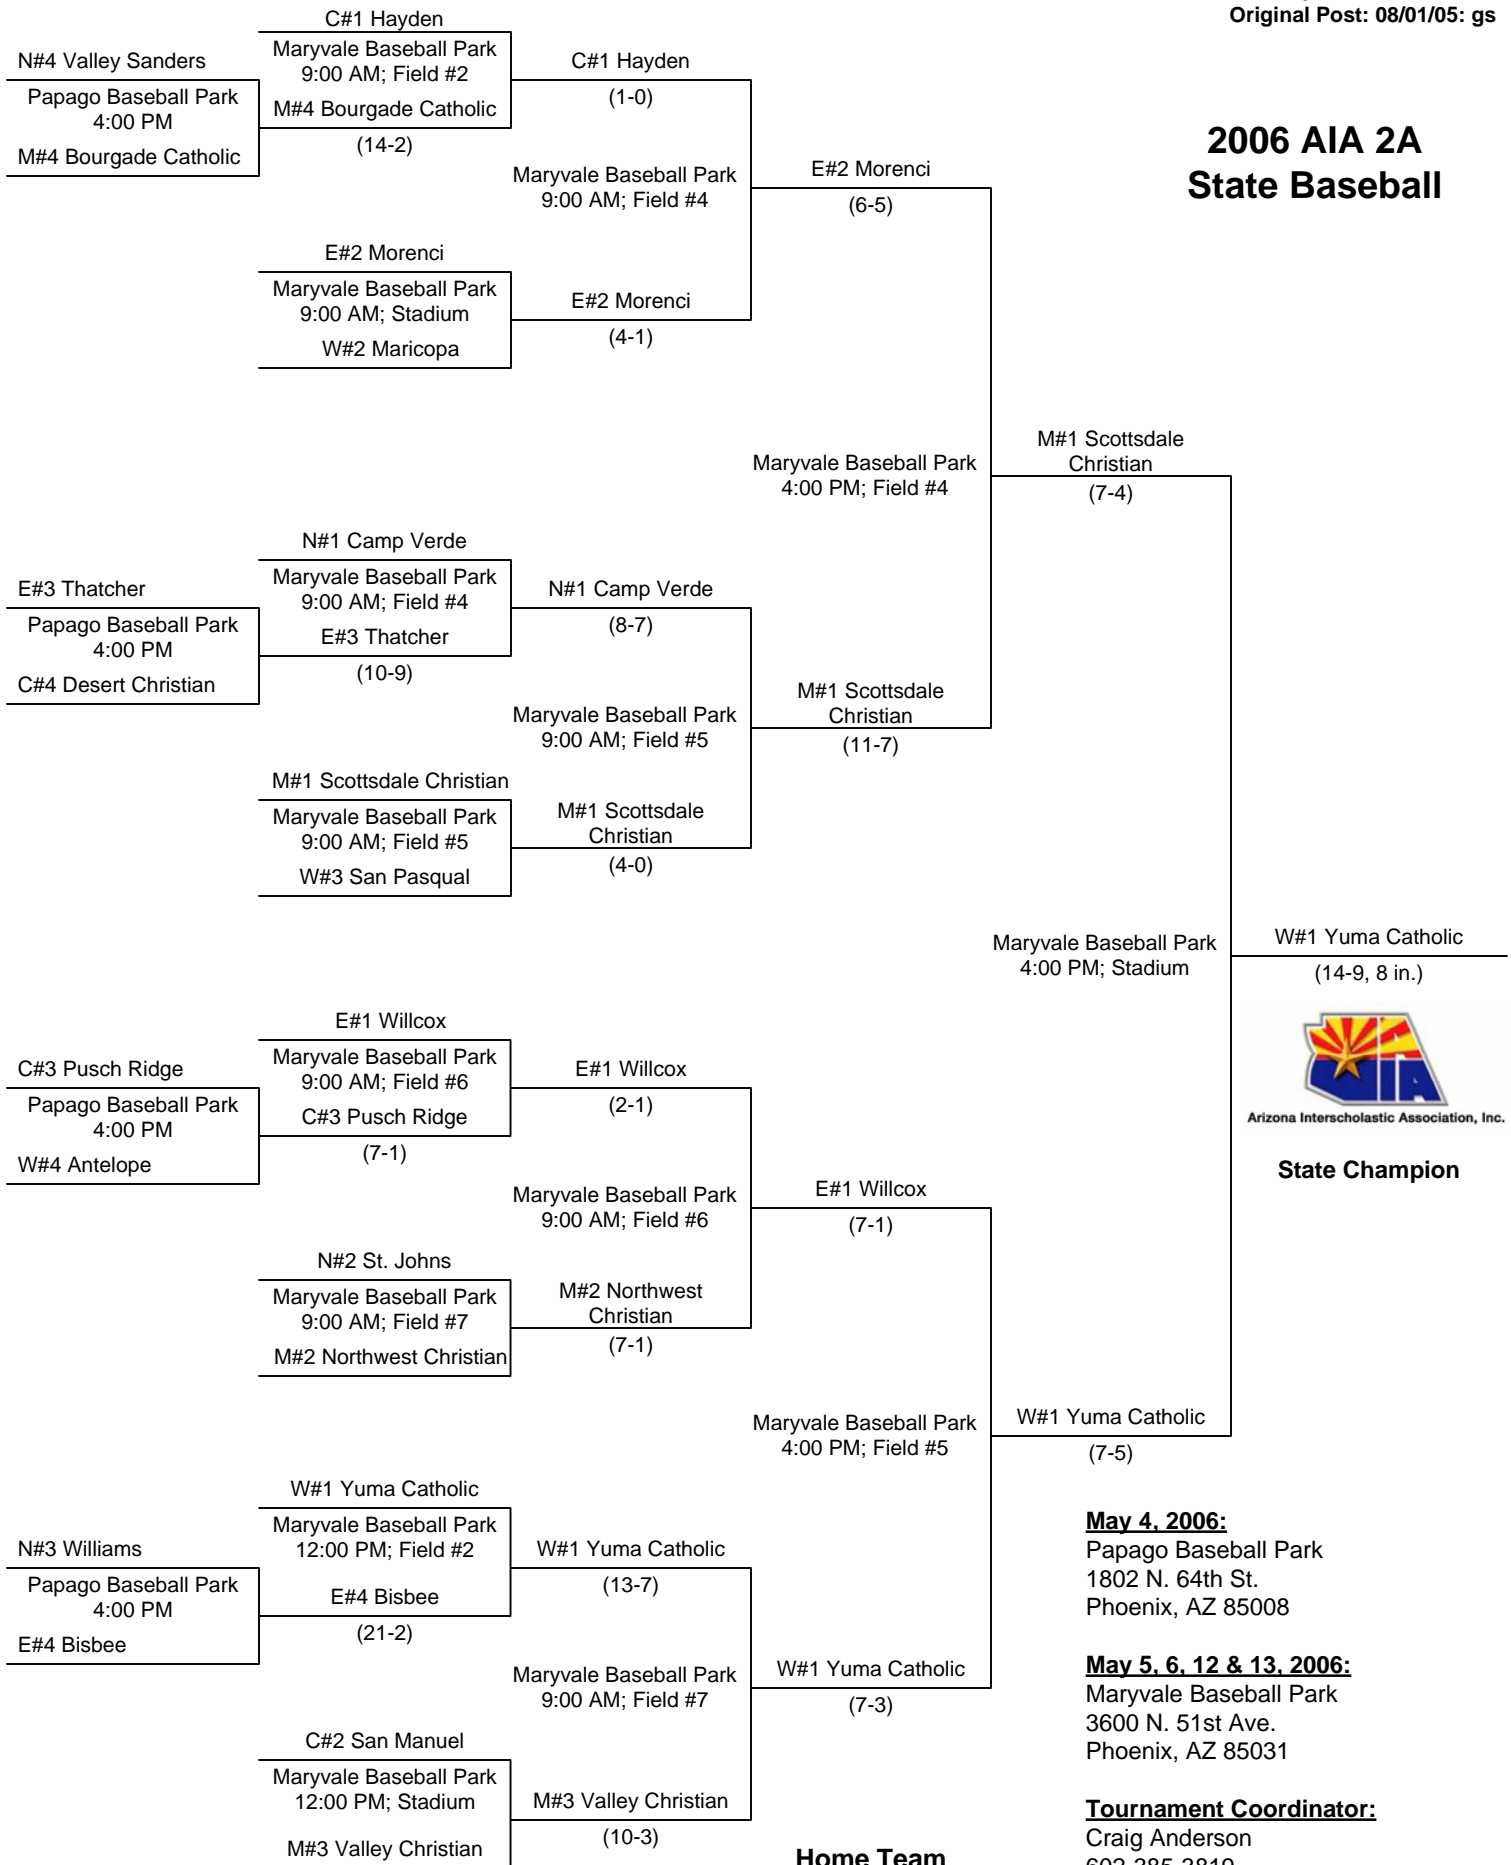

Thursday
5/04/06

Friday
5/05/06

Saturday
5/06/06

Friday
5/12/06

Saturday
5/13/06

Updated: 05/13/06: bb
Prior Update: 05/12/06: bb
Original Post: 08/01/05: gs

2006 AIA 2A State Baseball

May 4, 2006:
Papago Baseball Park
1802 N. 64th St.
Phoenix, AZ 85008

May 5, 6, 12 & 13, 2006:
Maryvale Baseball Park
3600 N. 51st Ave.
Phoenix, AZ 85031

Tournament Coordinator:
Craig Anderson
602-385-3819
Email: canderson@aiaonline.org

Home Team
Highest Seed or if tied
Top of Bracket.