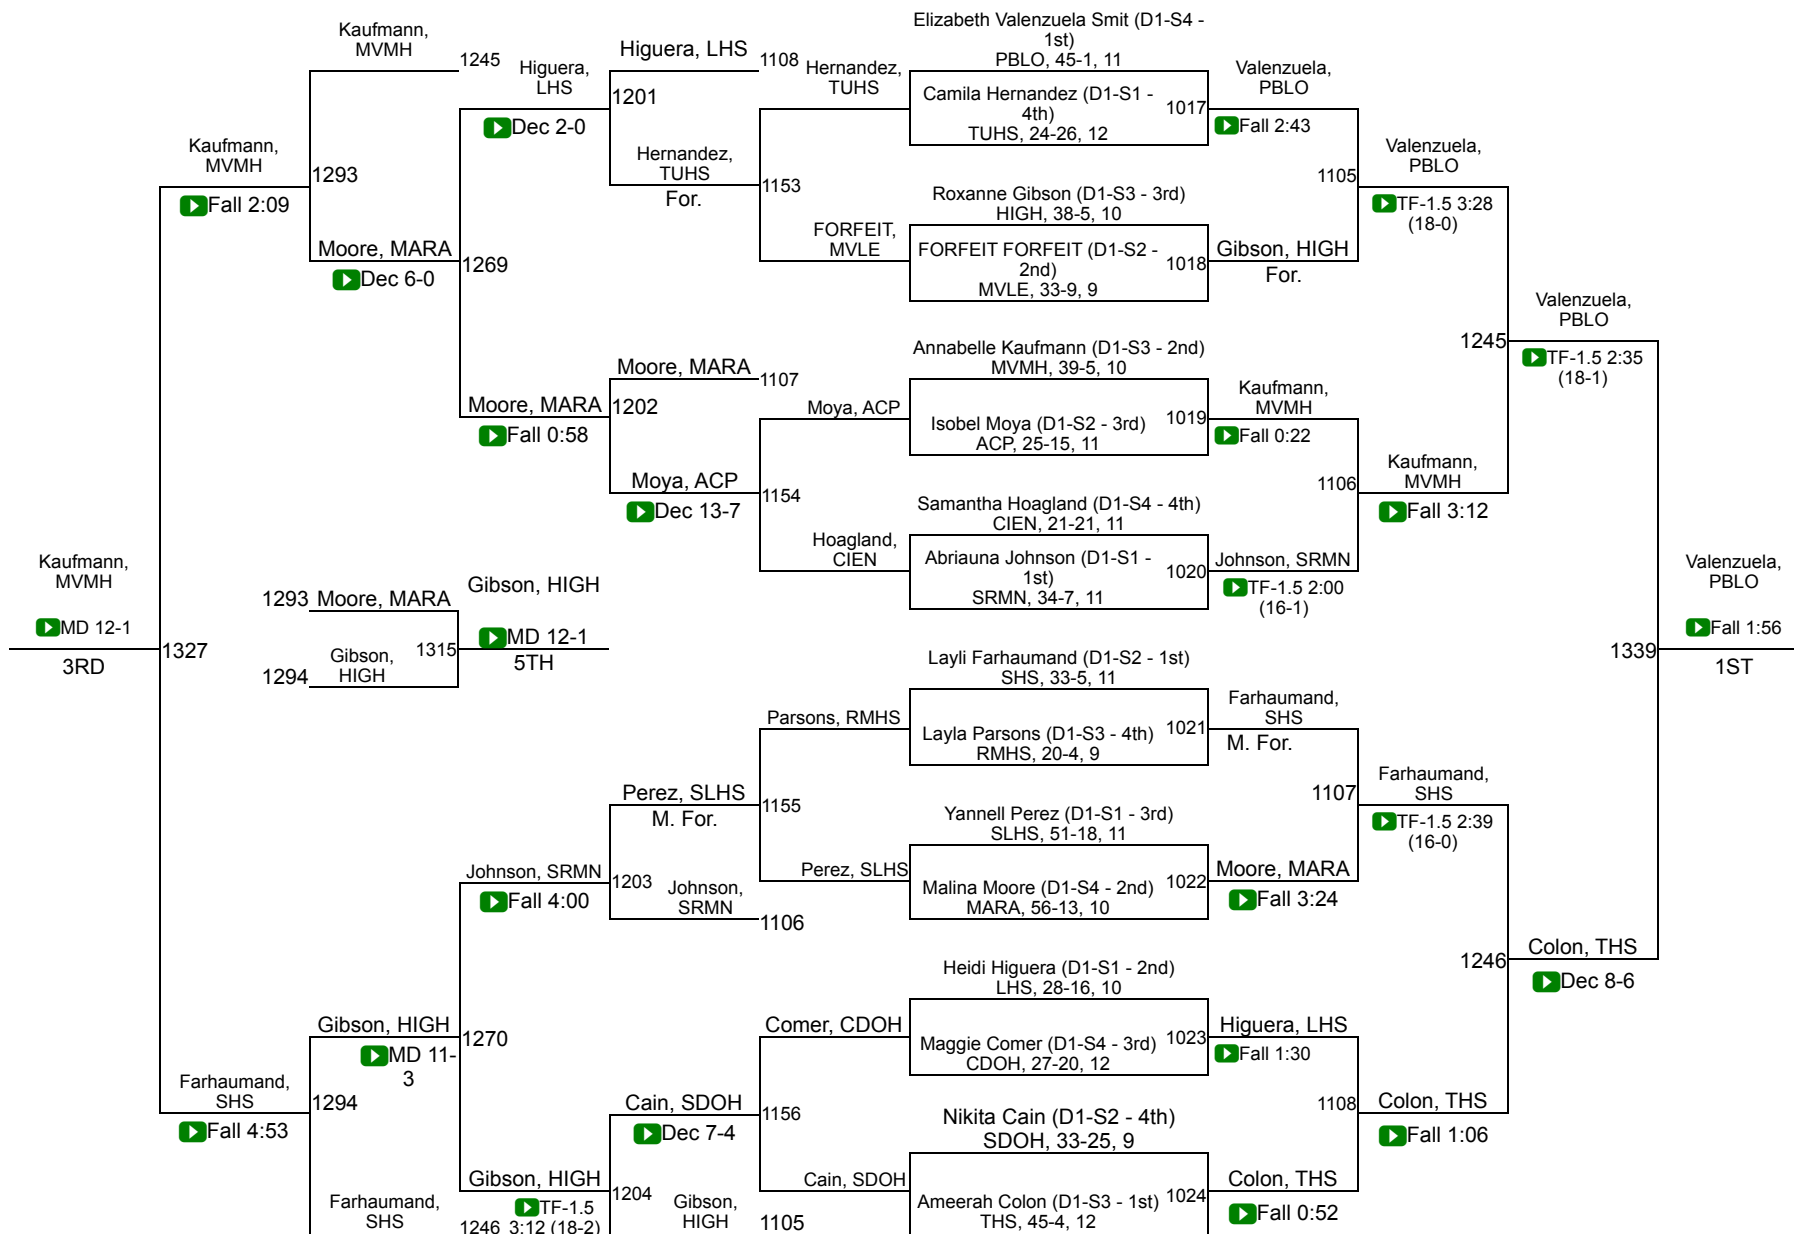

AIA Girls State Championships

116-D1