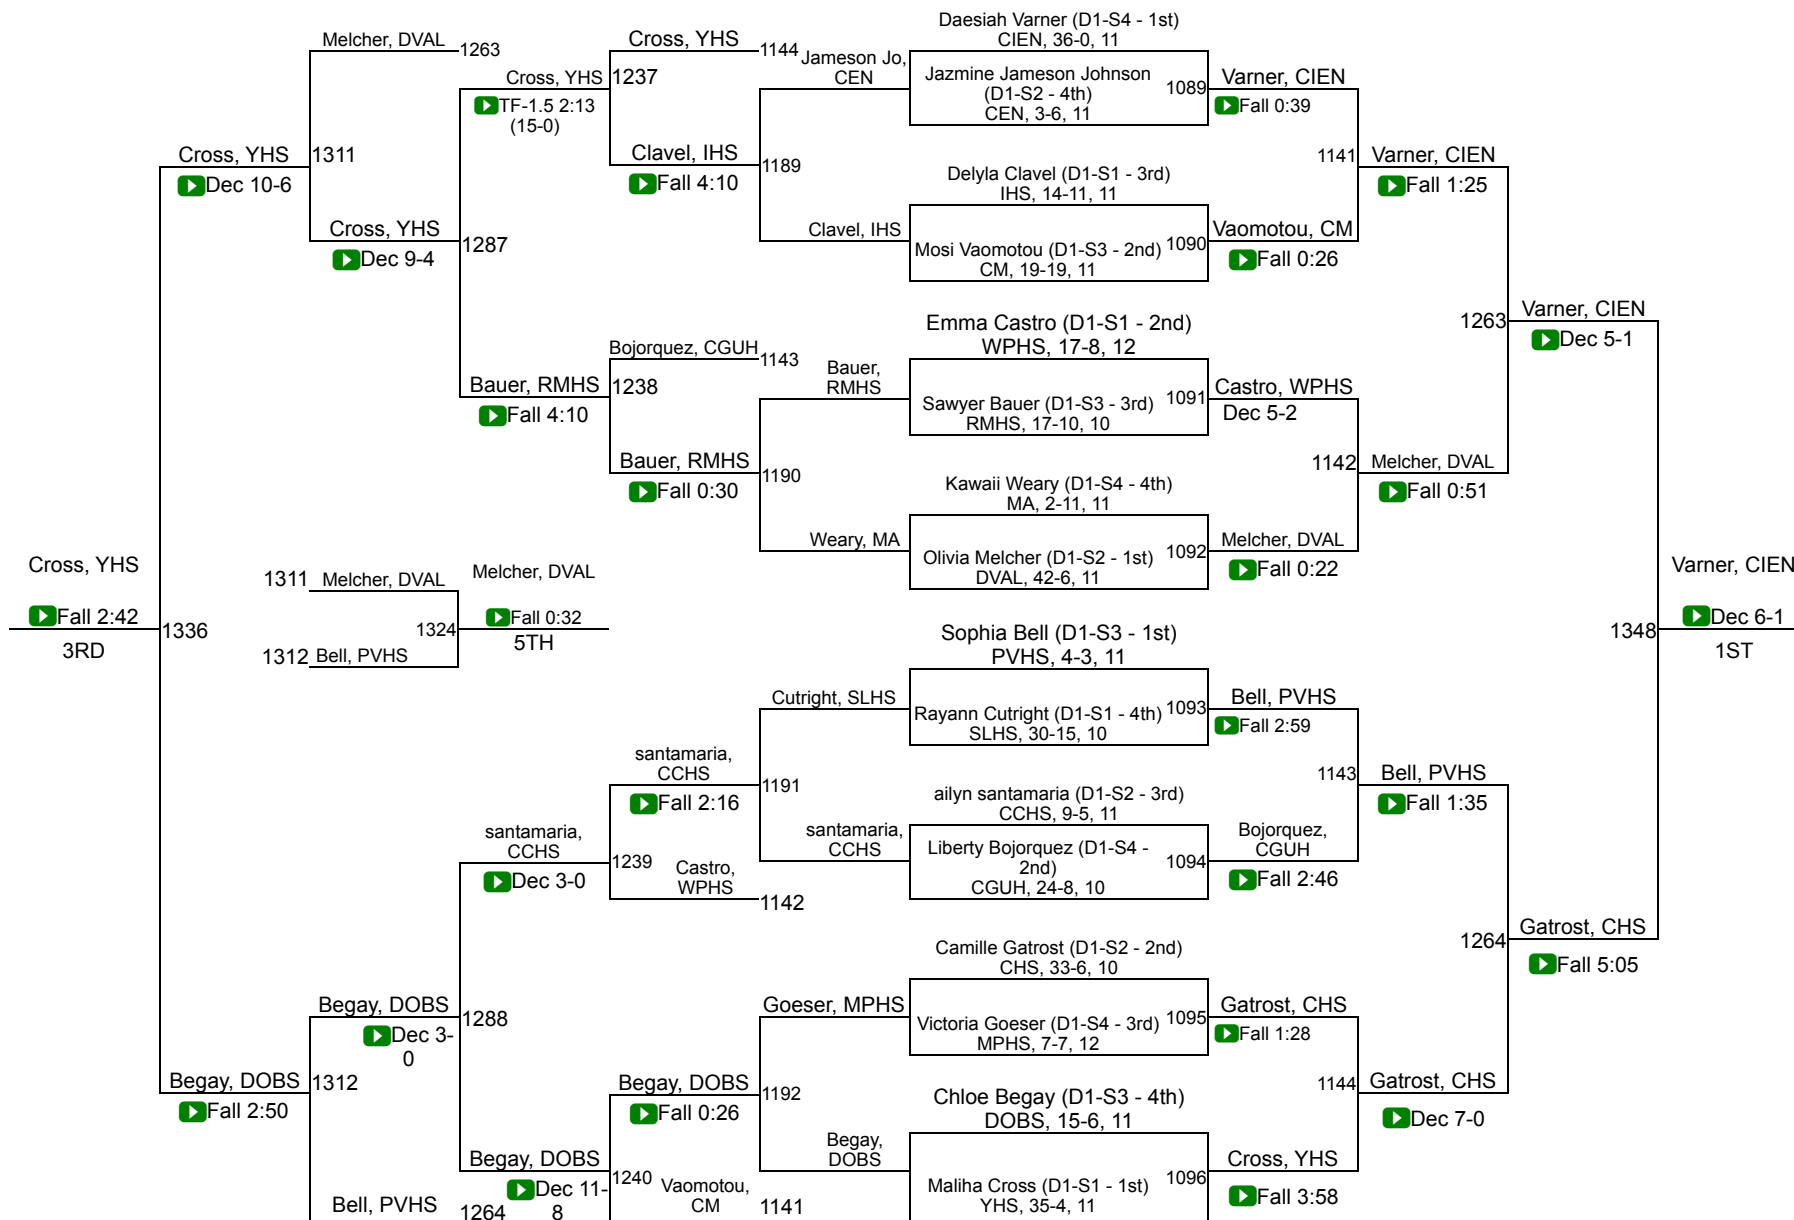

AIA Girls State Championships

237-D1