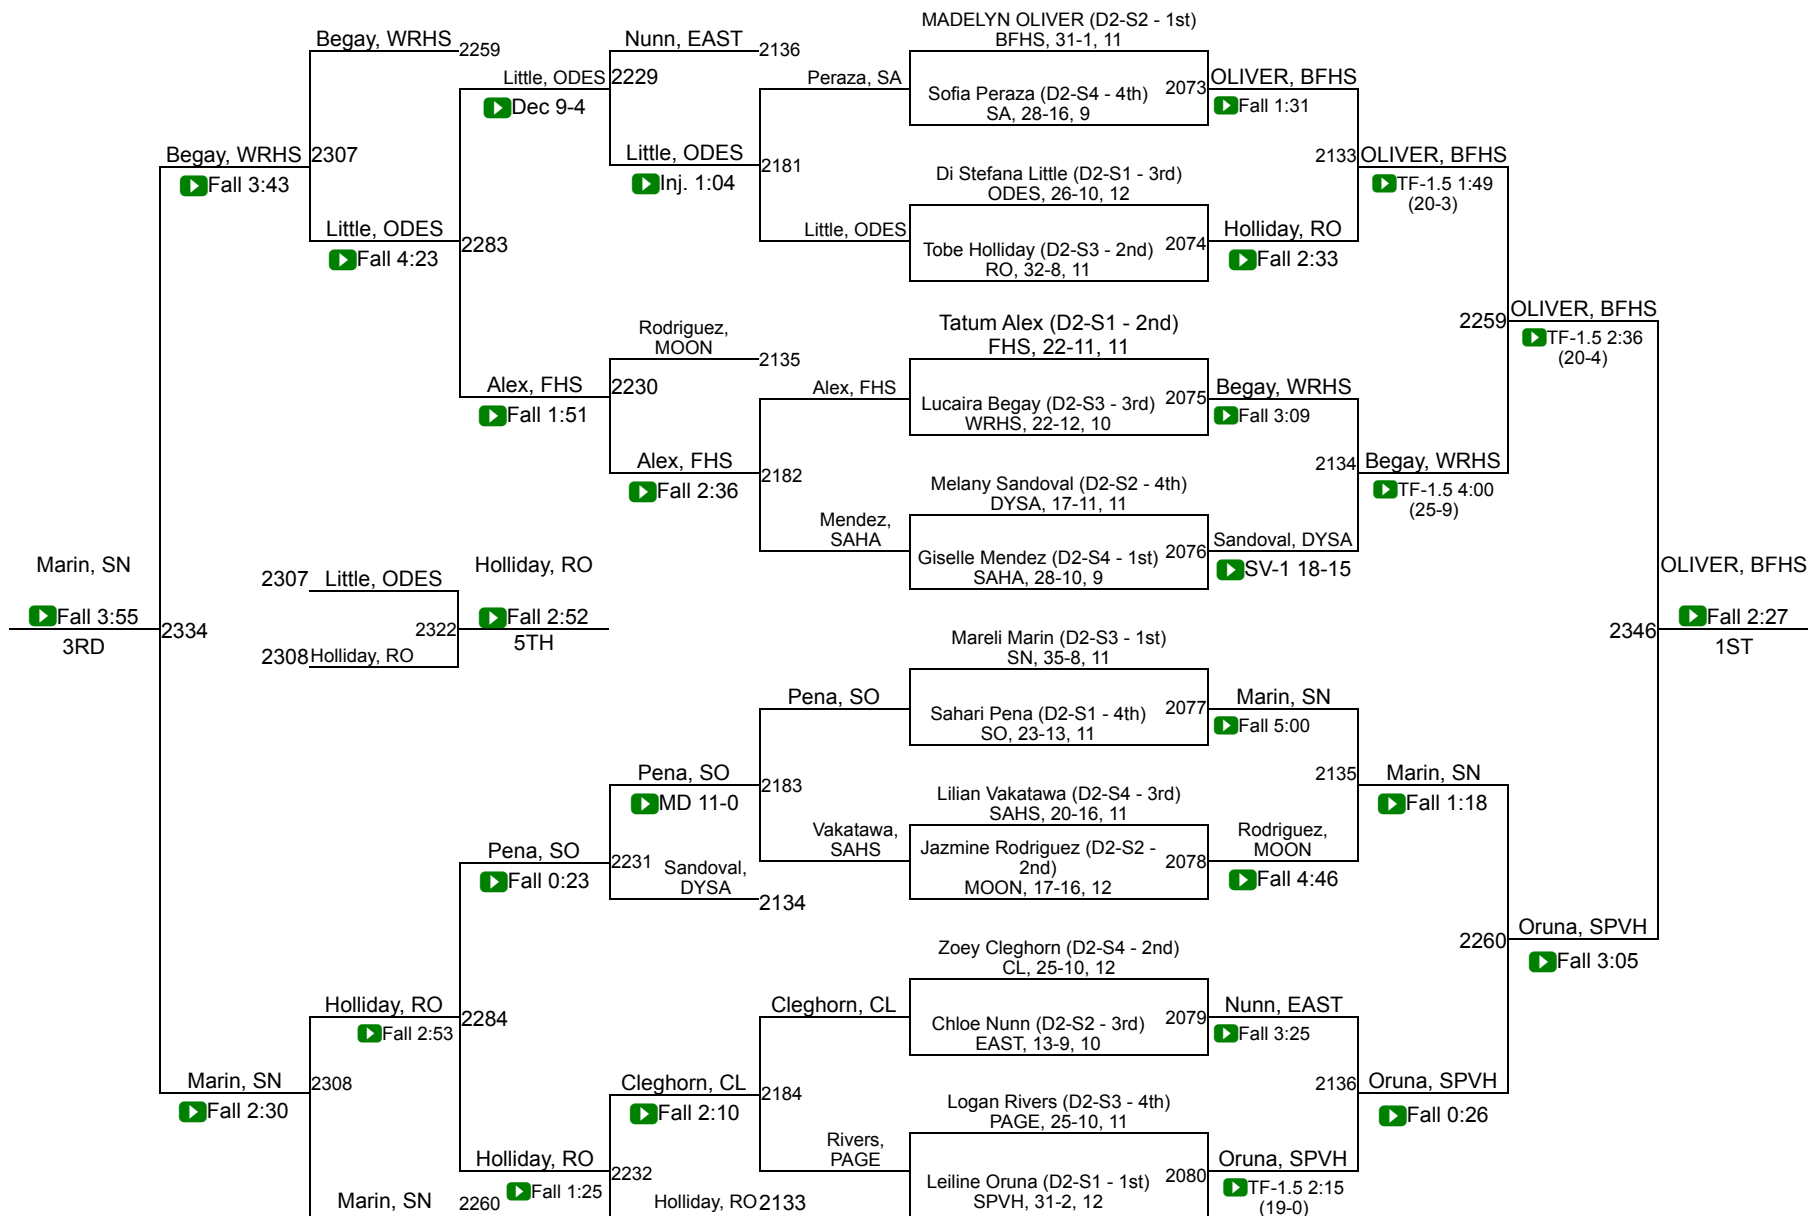

2025-26 AIA Girls Wrestling State Championships

Feb. 20-21 • Arizona Veterans Memorial Coliseum

Division I

1.	Sunnyside	126.5	37.	Gila Ridge	15.0
2.	Campo Verde	114.0	38.	Highland	14.5
3.	Desert Ridge	91.5	T39.	Chandler	11.0
4.	Willow Canyon	66.0	T39.	Cibola	11.0
5.	Casteel	60.0	T39.	Paradise Valley	11.0
6.	Canyon View	59.0	42.	Millennium	9.0
7.	Desert Vista	55.5	43.	Hamilton	7.0
8.	Centennial	55.0	44.	Sunrise Mountain	6.5
T9.	Mountain View (Marana)	54.0	45.	Desert Edge	5.0
T9.	Sandra Day O'Connor	54.0	46.	Cactus Shadows	4.5
11.	Liberty	50.0	T47.	AZ College Prep	4.0
T12.	Marana	48.5	T47.	Casa Grande	4.0
T12.	Perry	48.5	T47.	Cesar Chavez	4.0
14.	Deer Valley	44.0	T47.	Gilbert	4.0
15.	Basha	40.5	T47.	Mountain Ridge	4.0
16.	Cienega	40.0	T52.	Buckeye Union	3.0
17.	Tolleson Union	36.0	T52.	Corona del Sol	3.0
T18.	Boulder Creek	32.0	T52.	Independence	3.0
T18.	Mountain View (Mesa)	32.0	T52.	Peoria	3.0
T18.	Red Mountain	32.0	T52.	Raymond S. Kellis	3.0
T18.	Westwood	32.0	T52.	Verrado	3.0
22.	Pueblo	29.0	T52.	Westview	3.0
23.	Sunnyslope	28.5	T59.	Ironwood Ridge	2.0
24.	Maricopa	27.5	T59.	West Point	2.0
T25.	Canyon Del Oro	22.0	61.	Barry Goldwater	1.0
T25.	Queen Creek	22.0	T62.	Central	0.0
T25.	Shadow Ridge	22.0	T62.	Copper Canyon	0.0
T25.	Tempe	22.0	T62.	Ironwood	0.0
29.	Apollo	20.0	T62.	Kofa	0.0
30.	Youngker	19.5	T62.	Maryvale	0.0
T31.	Dobson	18.0	T62.	Mountain Pointe	0.0
T31.	Higley	18.0	T62.	North Canyon	0.0
33.	Buena	17.5			
T34.	Mesa	17.0			
T34.	Sierra Linda	17.0			
T34.	Williams Field	17.0			

AIA Girls State Championships

134-D2

AIA Girls State Championships

140-D2

AIA Girls State Championships

154-D2

AIA Girls State Championships

167-D2