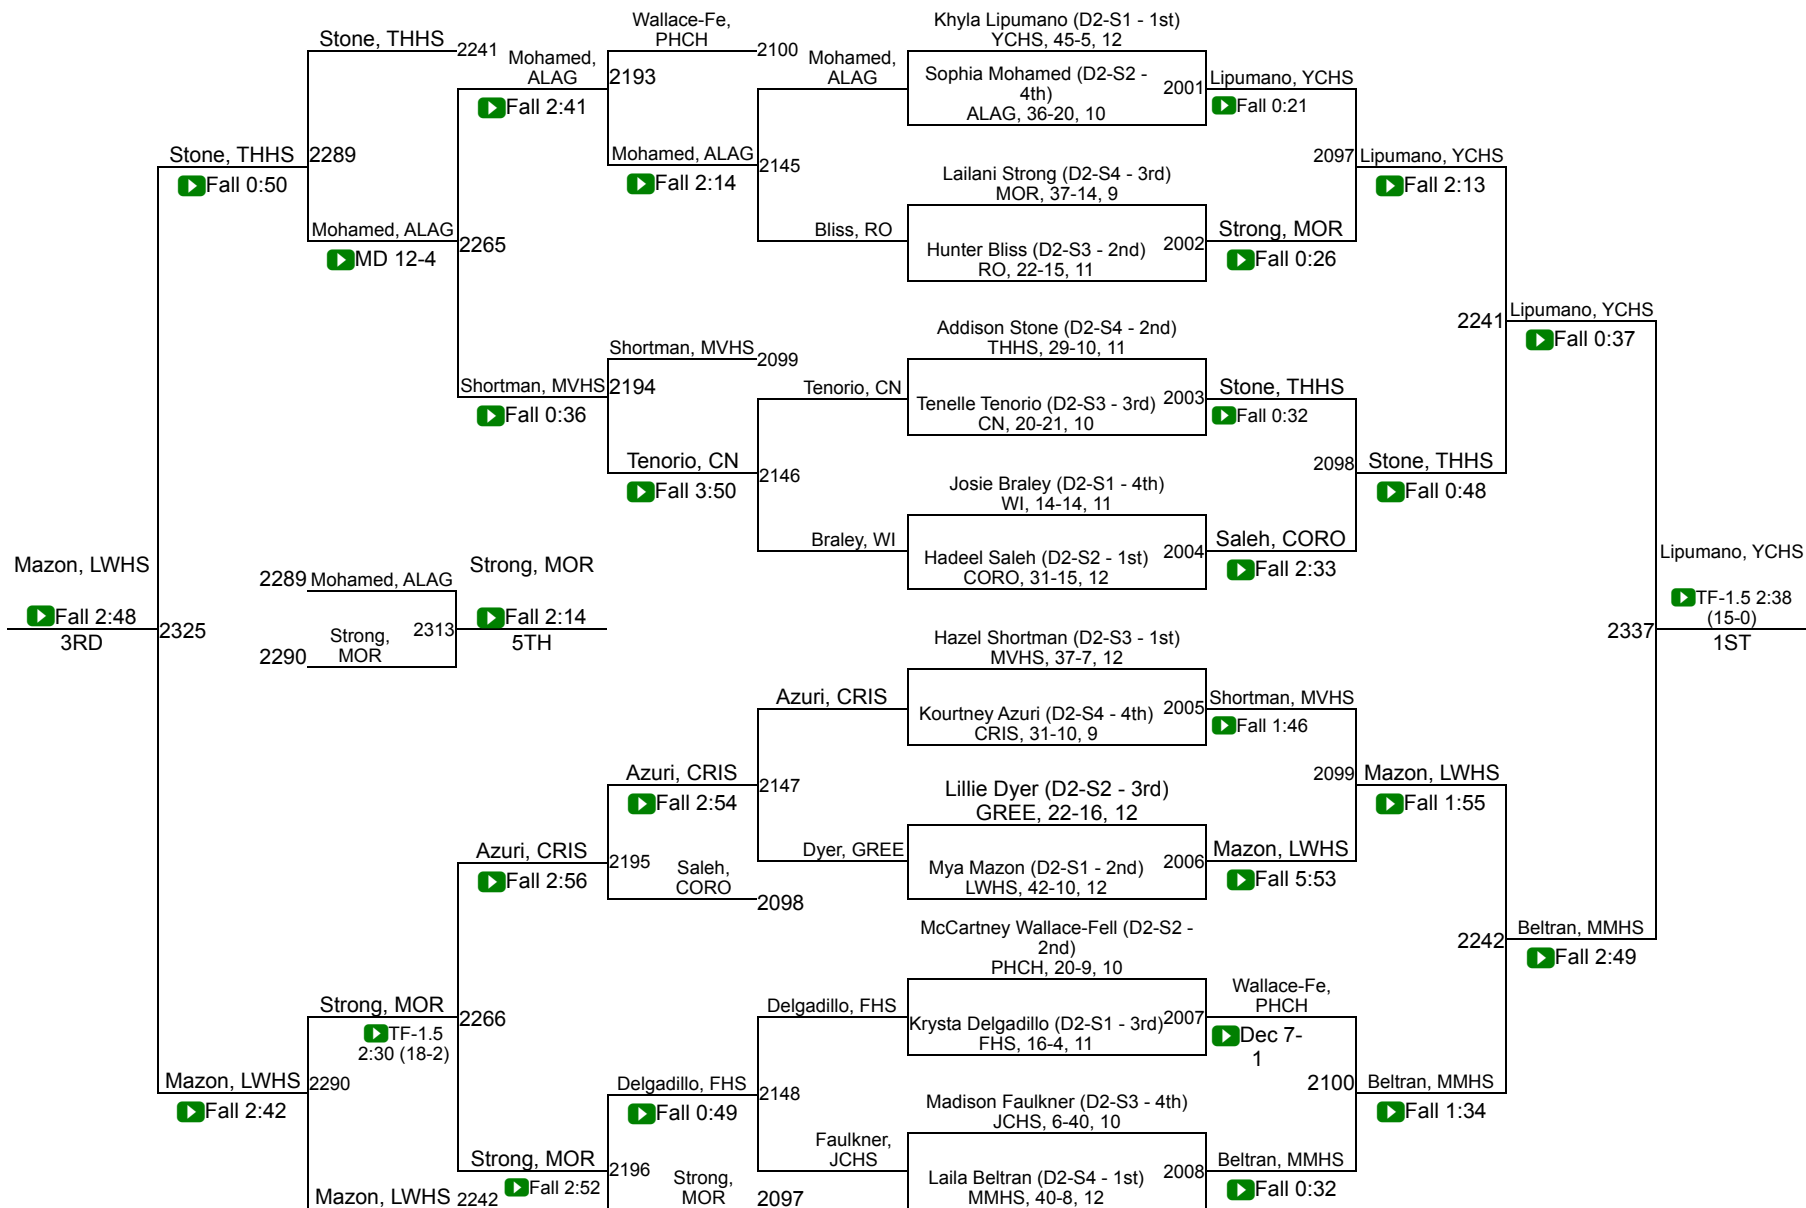

AIA Girls State Championships

102-D2