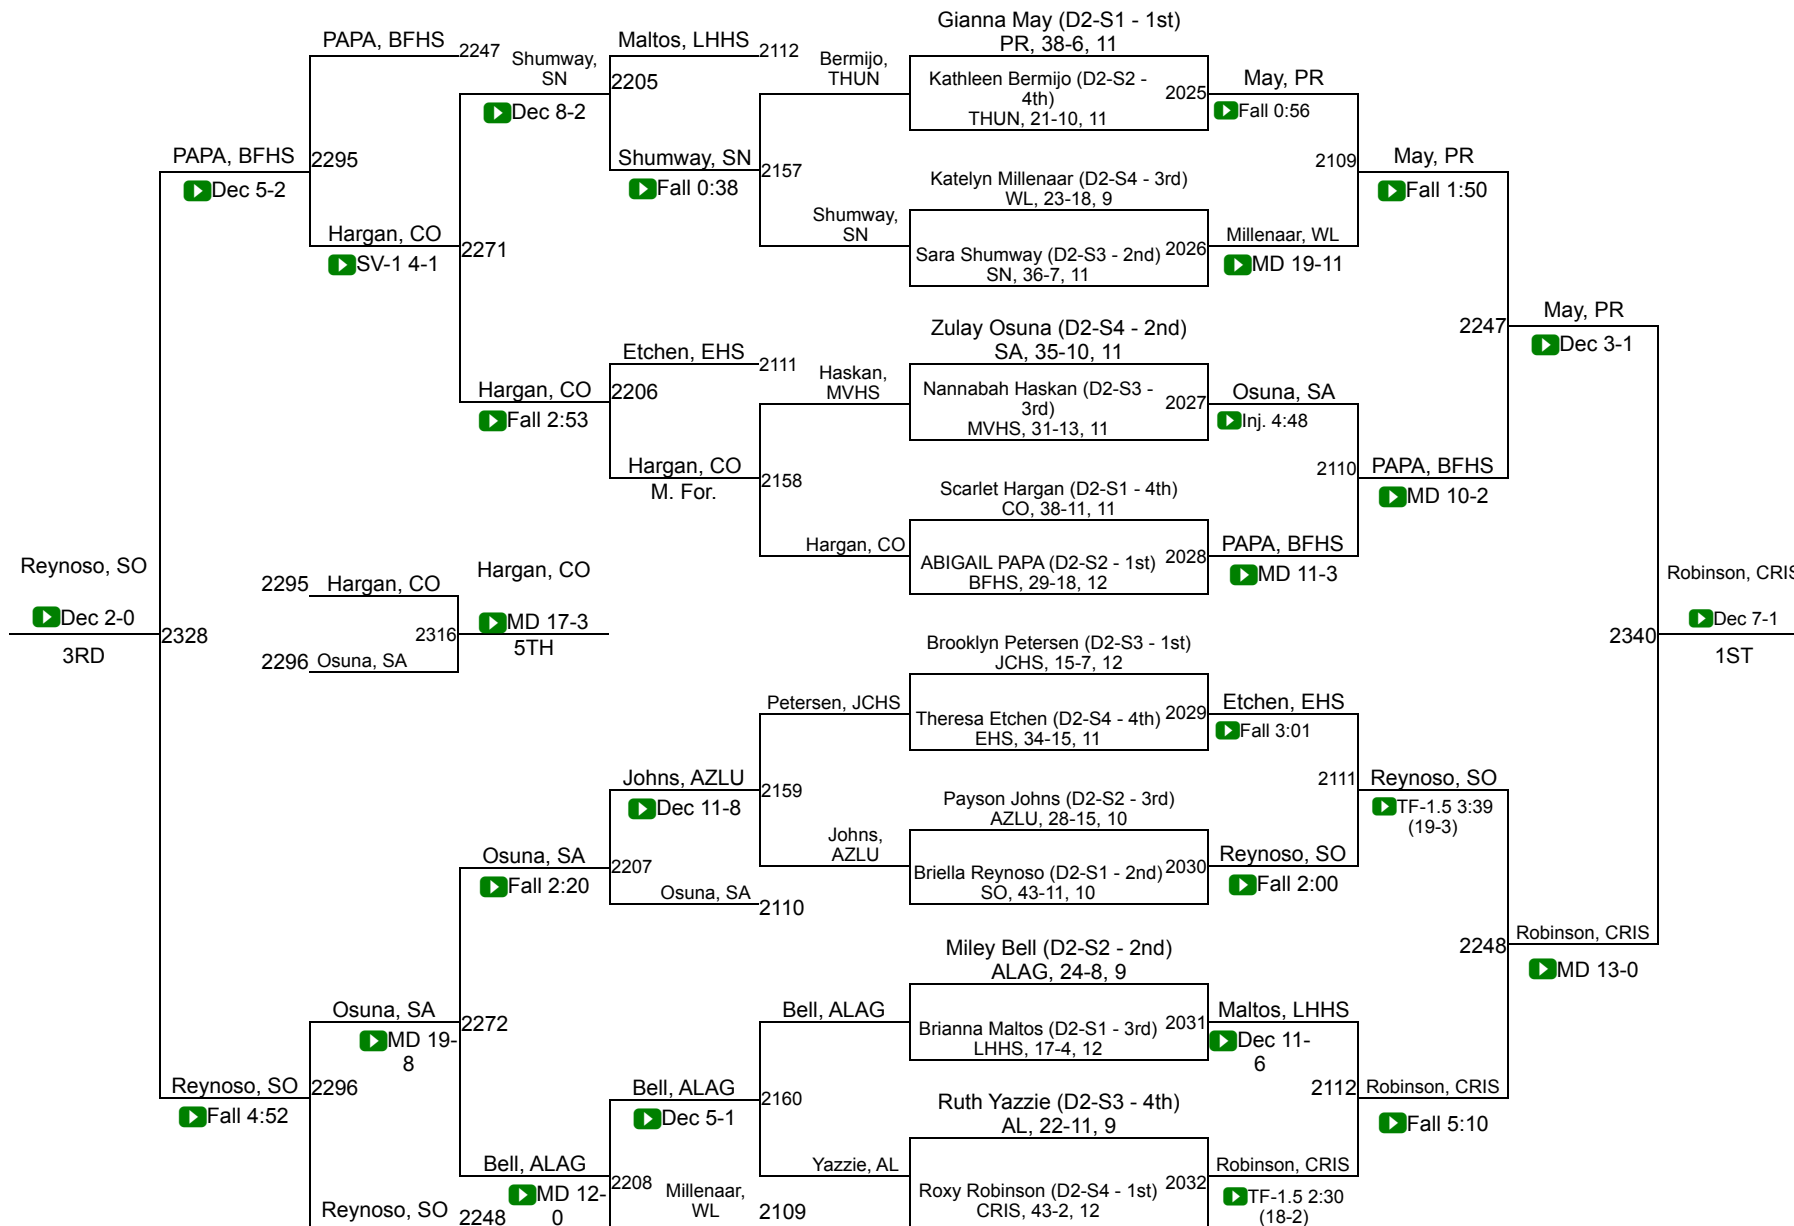

2025-26 AIA Girls Wrestling State Championships

Feb. 20-21 • Arizona Veterans Memorial Coliseum

Division II

1.	Crismon	154.0	T40.	Sahuaro	11.0
2.	Somerton	105.5	T40.	Tombstone	11.0
3.	Morenci	70.0	44.	Cortez	10.0
4.	Yuma Catholic	68.0	45.	Coronado	8.0
5.	Poston Butte	59.5	46.	Winslow	7.5
6.	ALA-Gilbert North	58.0	T47.	ALA-Anthem South	7.0
T7.	Benjamin Franklin	54.0	T47.	Carl Hayden	7.0
T7.	Round Valley	54.0	T47.	Chinle	7.0
T9.	Coconino	43.0	T47.	Chino Valley	7.0
T9.	Mica Mountain	43.0	51.	Parker	6.0
11.	Odyssey Institute	42.5	T52.	Benson	5.5
12.	Lee Williams	42.0	T52.	Catalina Foothills	5.5
T13.	Eastmark	36.0	54.	Santa Cruz	5.0
T13.	Show Low	36.0	T55.	Blue Ridge	4.0
15.	Snowflake	33.0	T55.	Empire	4.0
16.	Sahuarita	32.5	T55.	Mohave	4.0
17.	Thatcher	31.5	T55.	Moon Valley	4.0
18.	Marcos de Niza	30.5	T59.	Alchesay	3.0
T19.	Rio Rico	30.0	T59.	Amphitheater	3.0
T19.	Walden Grove	30.0	T59.	Florence	3.0
21.	San Pasqual Valley	27.5	T59.	Mesquite	3.0
22.	Monument Valley	26.0	T59.	Phoenix Christian	3.0
23.	Pima	25.0	T59.	River Valley	3.0
24.	Window Rock	24.5	T59.	Tuba City	3.0
T25.	ALA-Queen Creek	24.0	T59.	Valley Christian	3.0
T25.	Cactus	24.0	T59.	Willcox	3.0
T25.	Wickenburg	24.0	T59.	Williams	3.0
28.	Red Mesa	23.5	T59.	Yuma	3.0
29.	Arizona Lutheran	23.0	T70.	Dysart	2.0
T30.	Fountain Hills	22.0	T70.	Lake Havasu	2.0
T30.	Prescott	22.0	T72.	Bagdad	0.0
32.	Thunderbird	21.5	T72.	Camp Verde	0.0
33.	Miami	20.0	T72.	Chaparral	0.0
T34.	Alhambra	18.5	T72.	Estrella Foothills	0.0
T34.	Salpointe Catholic	18.5	T72.	Holbrook	0.0
36.	Globe	18.0	T72.	Joseph City	0.0
37.	Flagstaff	17.0	T72.	Page	0.0
T38.	Desert Sunrise	13.0	T72.	Payson	0.0
T38.	Greenway	13.0	T72.	St David	0.0
T40.	Coolidge	11.0			
T40.	Hayden	11.0			

AIA Girls State Championships

102-D2

AIA Girls State Championships

116-D2

AIA Girls State Championships

122-D2

AIA Girls State Championships

128-D2