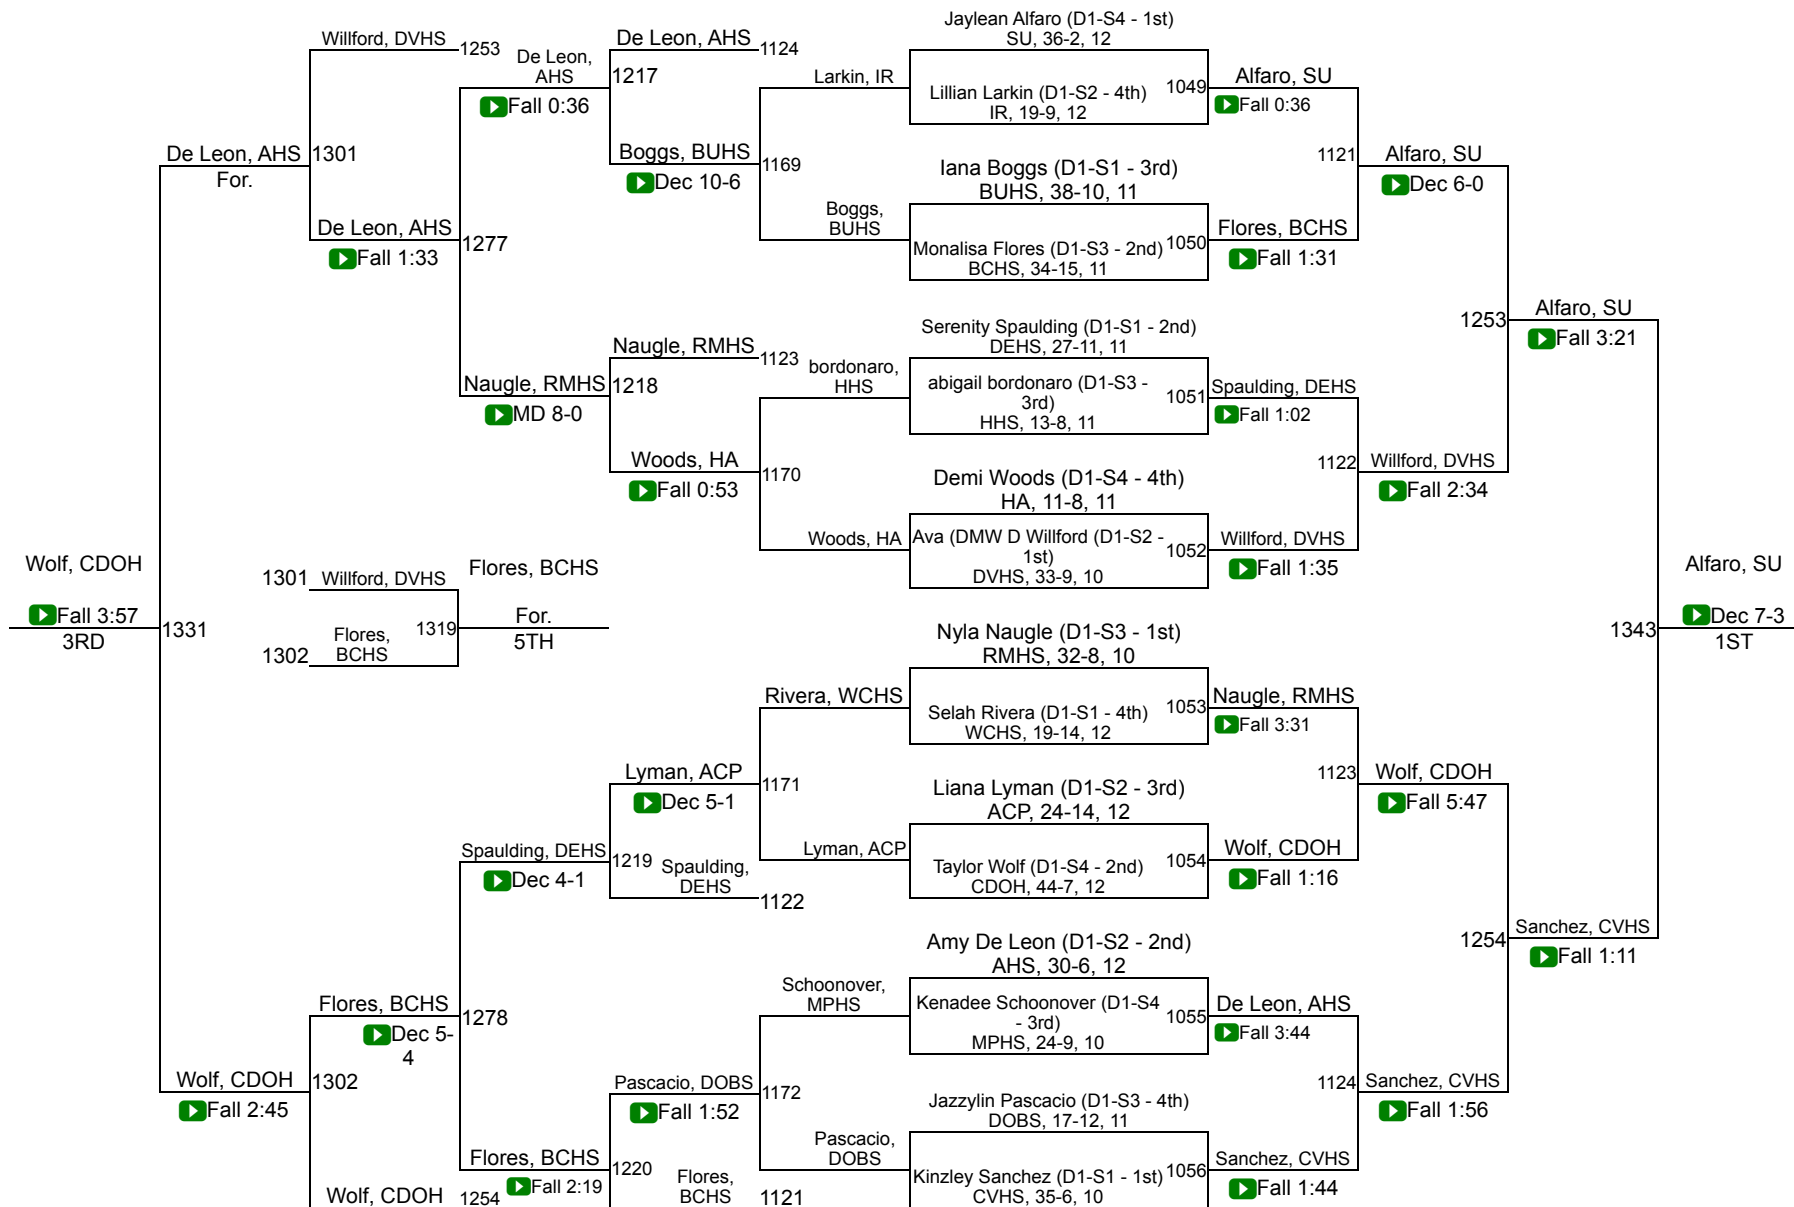

2025-26 AIA Girls Wrestling State Championships

Feb. 20-21 • Arizona Veterans Memorial Coliseum

Division I

1.	Sunnyside	126.5	37.	Gila Ridge	15.0
2.	Campo Verde	114.0	38.	Highland	14.5
3.	Desert Ridge	91.5	T39.	Chandler	11.0
4.	Willow Canyon	66.0	T39.	Cibola	11.0
5.	Casteel	60.0	T39.	Paradise Valley	11.0
6.	Canyon View	59.0	42.	Millennium	9.0
7.	Desert Vista	55.5	43.	Hamilton	7.0
8.	Centennial	55.0	44.	Sunrise Mountain	6.5
T9.	Mountain View (Marana)	54.0	45.	Desert Edge	5.0
T9.	Sandra Day O'Connor	54.0	46.	Cactus Shadows	4.5
11.	Liberty	50.0	T47.	AZ College Prep	4.0
T12.	Marana	48.5	T47.	Casa Grande	4.0
T12.	Perry	48.5	T47.	Cesar Chavez	4.0
14.	Deer Valley	44.0	T47.	Gilbert	4.0
15.	Basha	40.5	T47.	Mountain Ridge	4.0
16.	Cienega	40.0	T52.	Buckeye Union	3.0
17.	Tolleson Union	36.0	T52.	Corona del Sol	3.0
T18.	Boulder Creek	32.0	T52.	Independence	3.0
T18.	Mountain View (Mesa)	32.0	T52.	Peoria	3.0
T18.	Red Mountain	32.0	T52.	Raymond S. Kellis	3.0
T18.	Westwood	32.0	T52.	Verrado	3.0
22.	Pueblo	29.0	T52.	Westview	3.0
23.	Sunnyslope	28.5	T59.	Ironwood Ridge	2.0
24.	Maricopa	27.5	T59.	West Point	2.0
T25.	Canyon Del Oro	22.0	61.	Barry Goldwater	1.0
T25.	Queen Creek	22.0	T62.	Central	0.0
T25.	Shadow Ridge	22.0	T62.	Copper Canyon	0.0
T25.	Tempe	22.0	T62.	Ironwood	0.0
29.	Apollo	20.0	T62.	Kofa	0.0
30.	Youngker	19.5	T62.	Maryvale	0.0
T31.	Dobson	18.0	T62.	Mountain Pointe	0.0
T31.	Higley	18.0	T62.	North Canyon	0.0
33.	Buena	17.5			
T34.	Mesa	17.0			
T34.	Sierra Linda	17.0			
T34.	Williams Field	17.0			

AIA Girls State Championships

109-D1

AIA Girls State Championships

116-D1

AIA Girls State Championships

128-D1

AIA Girls State Championships

140-D1