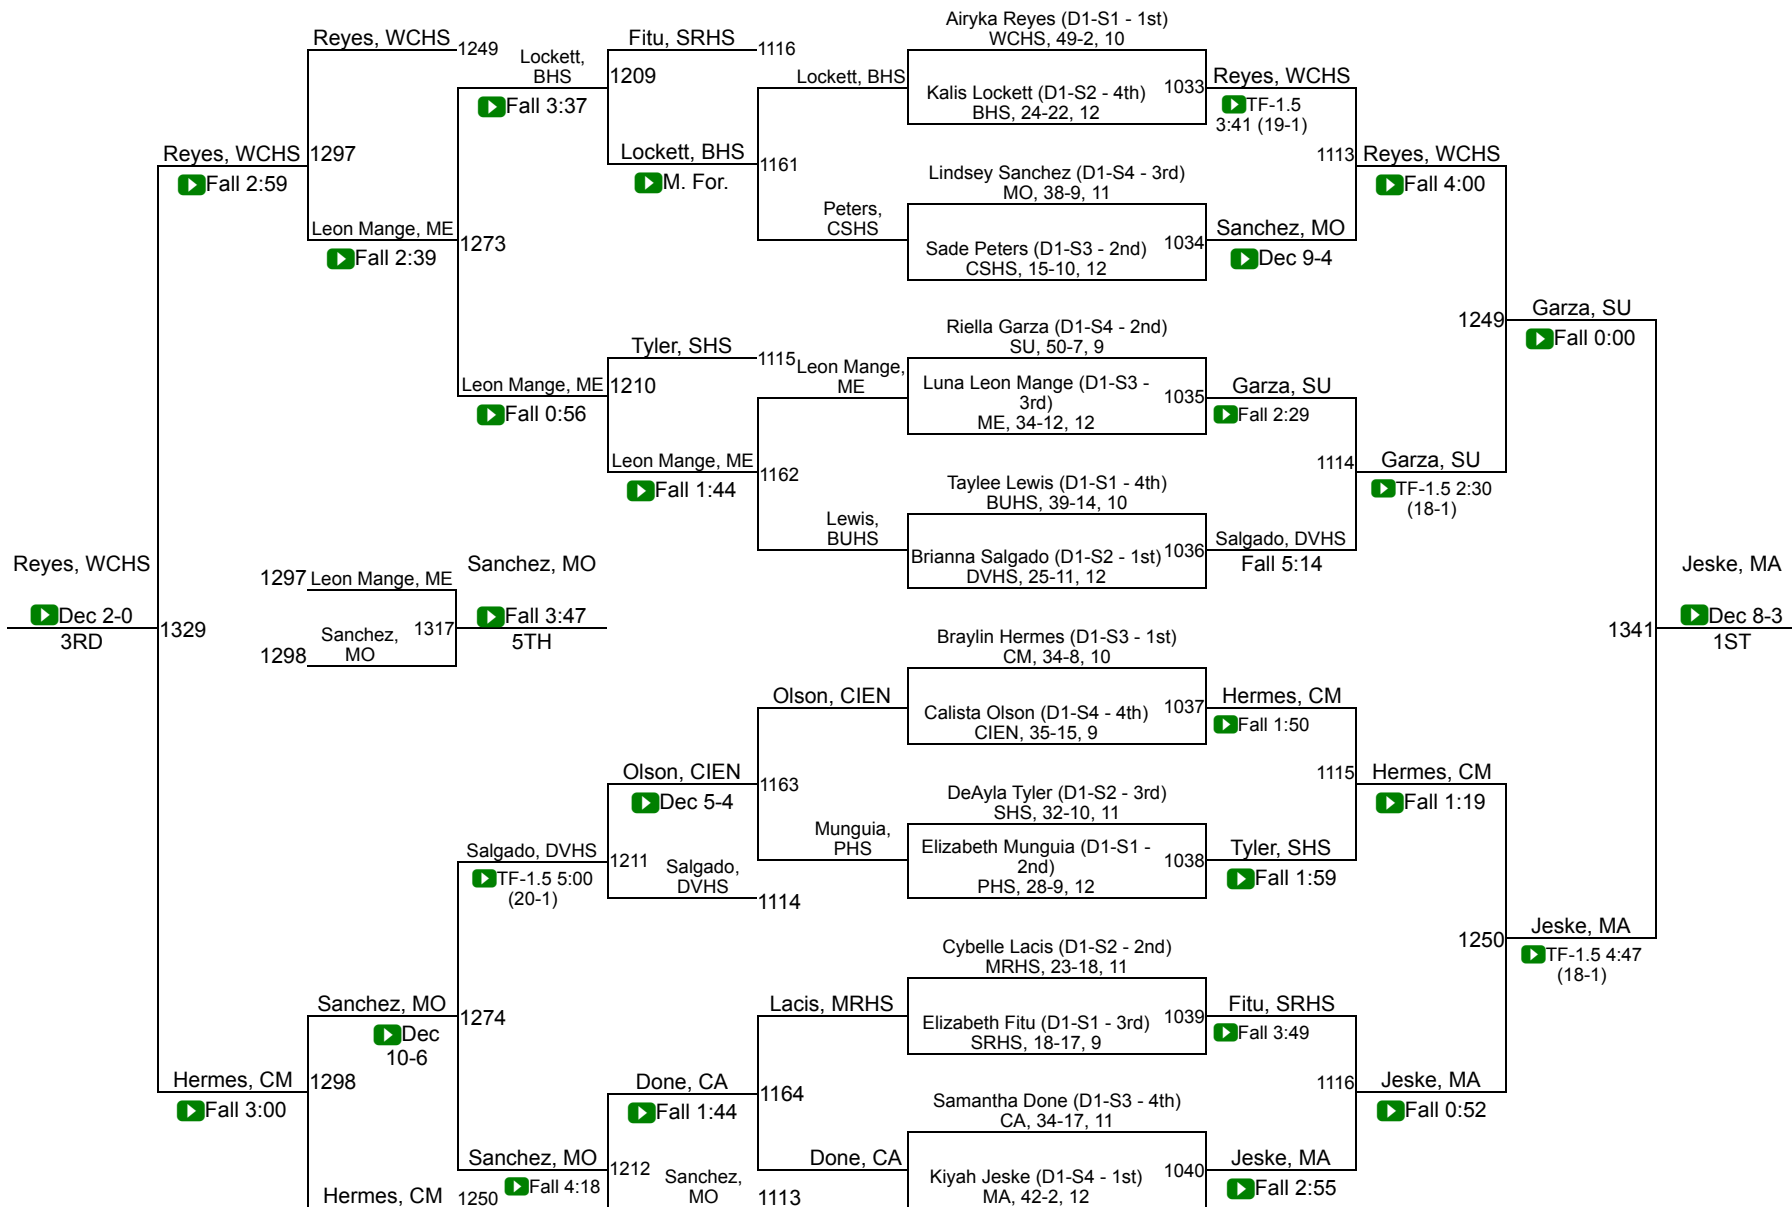

2025-26 AIA Girls Wrestling State Championships

Feb. 20-21 • Arizona Veterans Memorial Coliseum

Division I

1.	Sunnyside	126.5	37.	Gila Ridge	15.0
2.	Campo Verde	114.0	38.	Highland	14.5
3.	Desert Ridge	91.5	T39.	Chandler	11.0
4.	Willow Canyon	66.0	T39.	Cibola	11.0
5.	Casteel	60.0	T39.	Paradise Valley	11.0
6.	Canyon View	59.0	42.	Millennium	9.0
7.	Desert Vista	55.5	43.	Hamilton	7.0
8.	Centennial	55.0	44.	Sunrise Mountain	6.5
T9.	Mountain View (Marana)	54.0	45.	Desert Edge	5.0
T9.	Sandra Day O'Connor	54.0	46.	Cactus Shadows	4.5
11.	Liberty	50.0	T47.	AZ College Prep	4.0
T12.	Marana	48.5	T47.	Casa Grande	4.0
T12.	Perry	48.5	T47.	Cesar Chavez	4.0
14.	Deer Valley	44.0	T47.	Gilbert	4.0
15.	Basha	40.5	T47.	Mountain Ridge	4.0
16.	Cienega	40.0	T52.	Buckeye Union	3.0
17.	Tolleson Union	36.0	T52.	Corona del Sol	3.0
T18.	Boulder Creek	32.0	T52.	Independence	3.0
T18.	Mountain View (Mesa)	32.0	T52.	Peoria	3.0
T18.	Red Mountain	32.0	T52.	Raymond S. Kellis	3.0
T18.	Westwood	32.0	T52.	Verrado	3.0
22.	Pueblo	29.0	T52.	Westview	3.0
23.	Sunnyslope	28.5	T59.	Ironwood Ridge	2.0
24.	Maricopa	27.5	T59.	West Point	2.0
T25.	Canyon Del Oro	22.0	61.	Barry Goldwater	1.0
T25.	Queen Creek	22.0	T62.	Central	0.0
T25.	Shadow Ridge	22.0	T62.	Copper Canyon	0.0
T25.	Tempe	22.0	T62.	Ironwood	0.0
29.	Apollo	20.0	T62.	Kofa	0.0
30.	Youngker	19.5	T62.	Maryvale	0.0
T31.	Dobson	18.0	T62.	Mountain Pointe	0.0
T31.	Higley	18.0	T62.	North Canyon	0.0
33.	Buena	17.5			
T34.	Mesa	17.0			
T34.	Sierra Linda	17.0			
T34.	Williams Field	17.0			

AIA Girls State Championships

109-D1

AIA Girls State Championships

116-D1

AIA Girls State Championships

128-D1

AIA Girls State Championships

140-D1