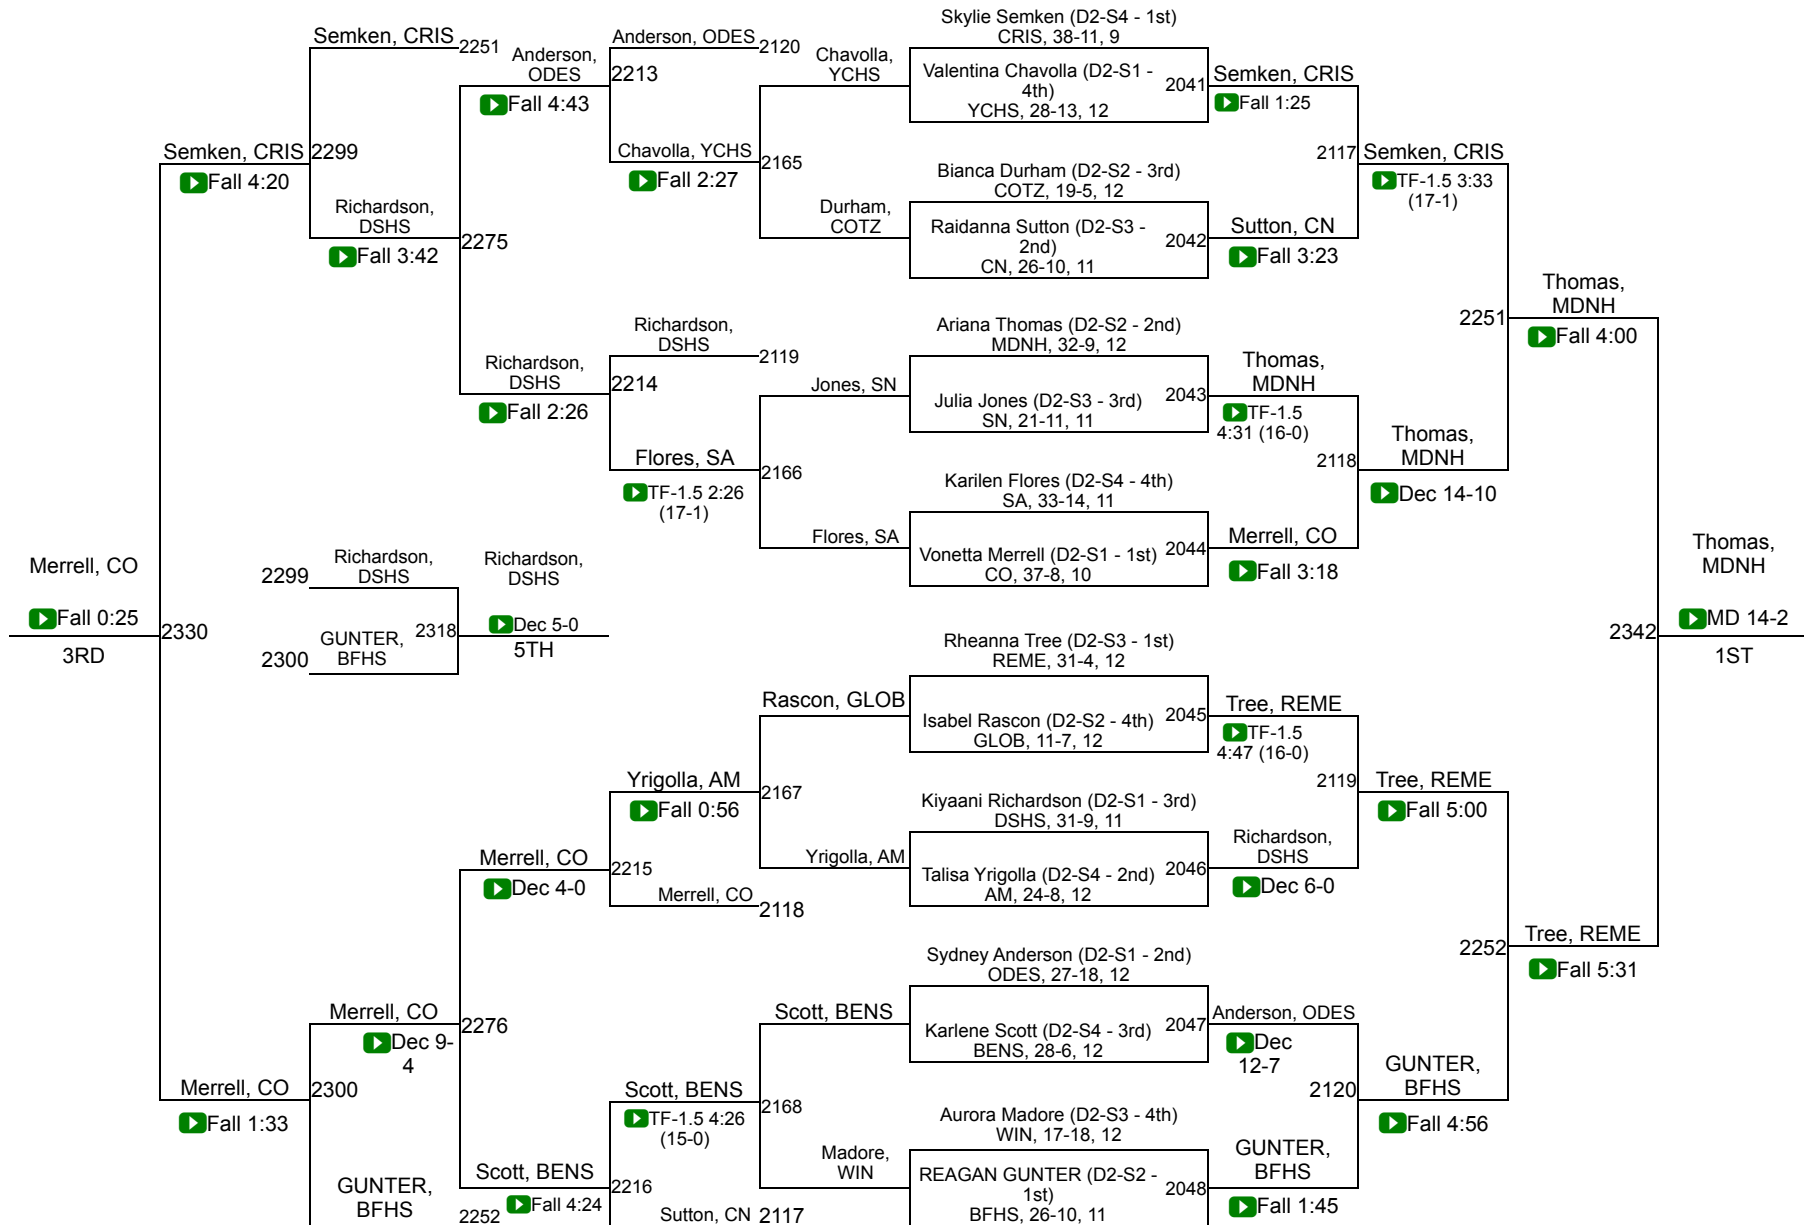

AIA Girls State Championships

134-D2