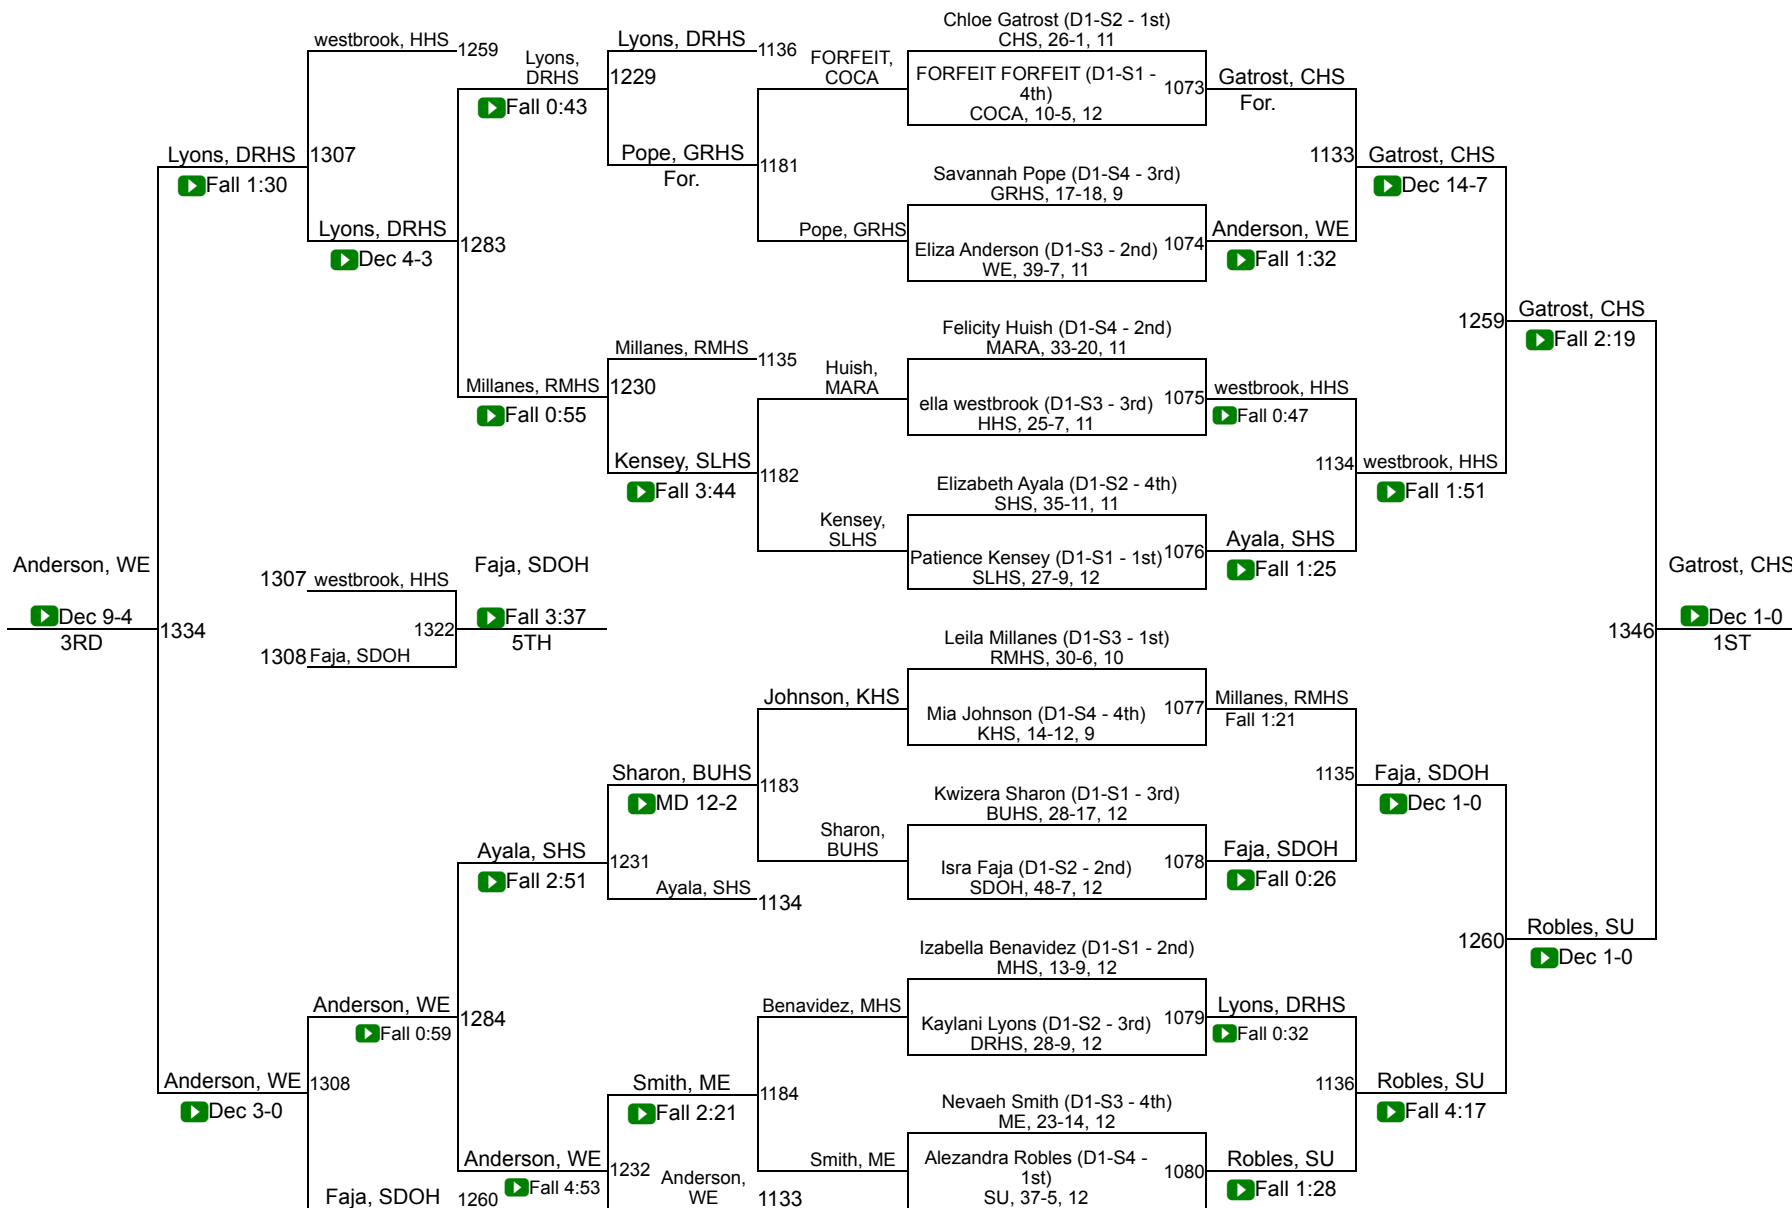

AIA Girls State Championships

167-D1