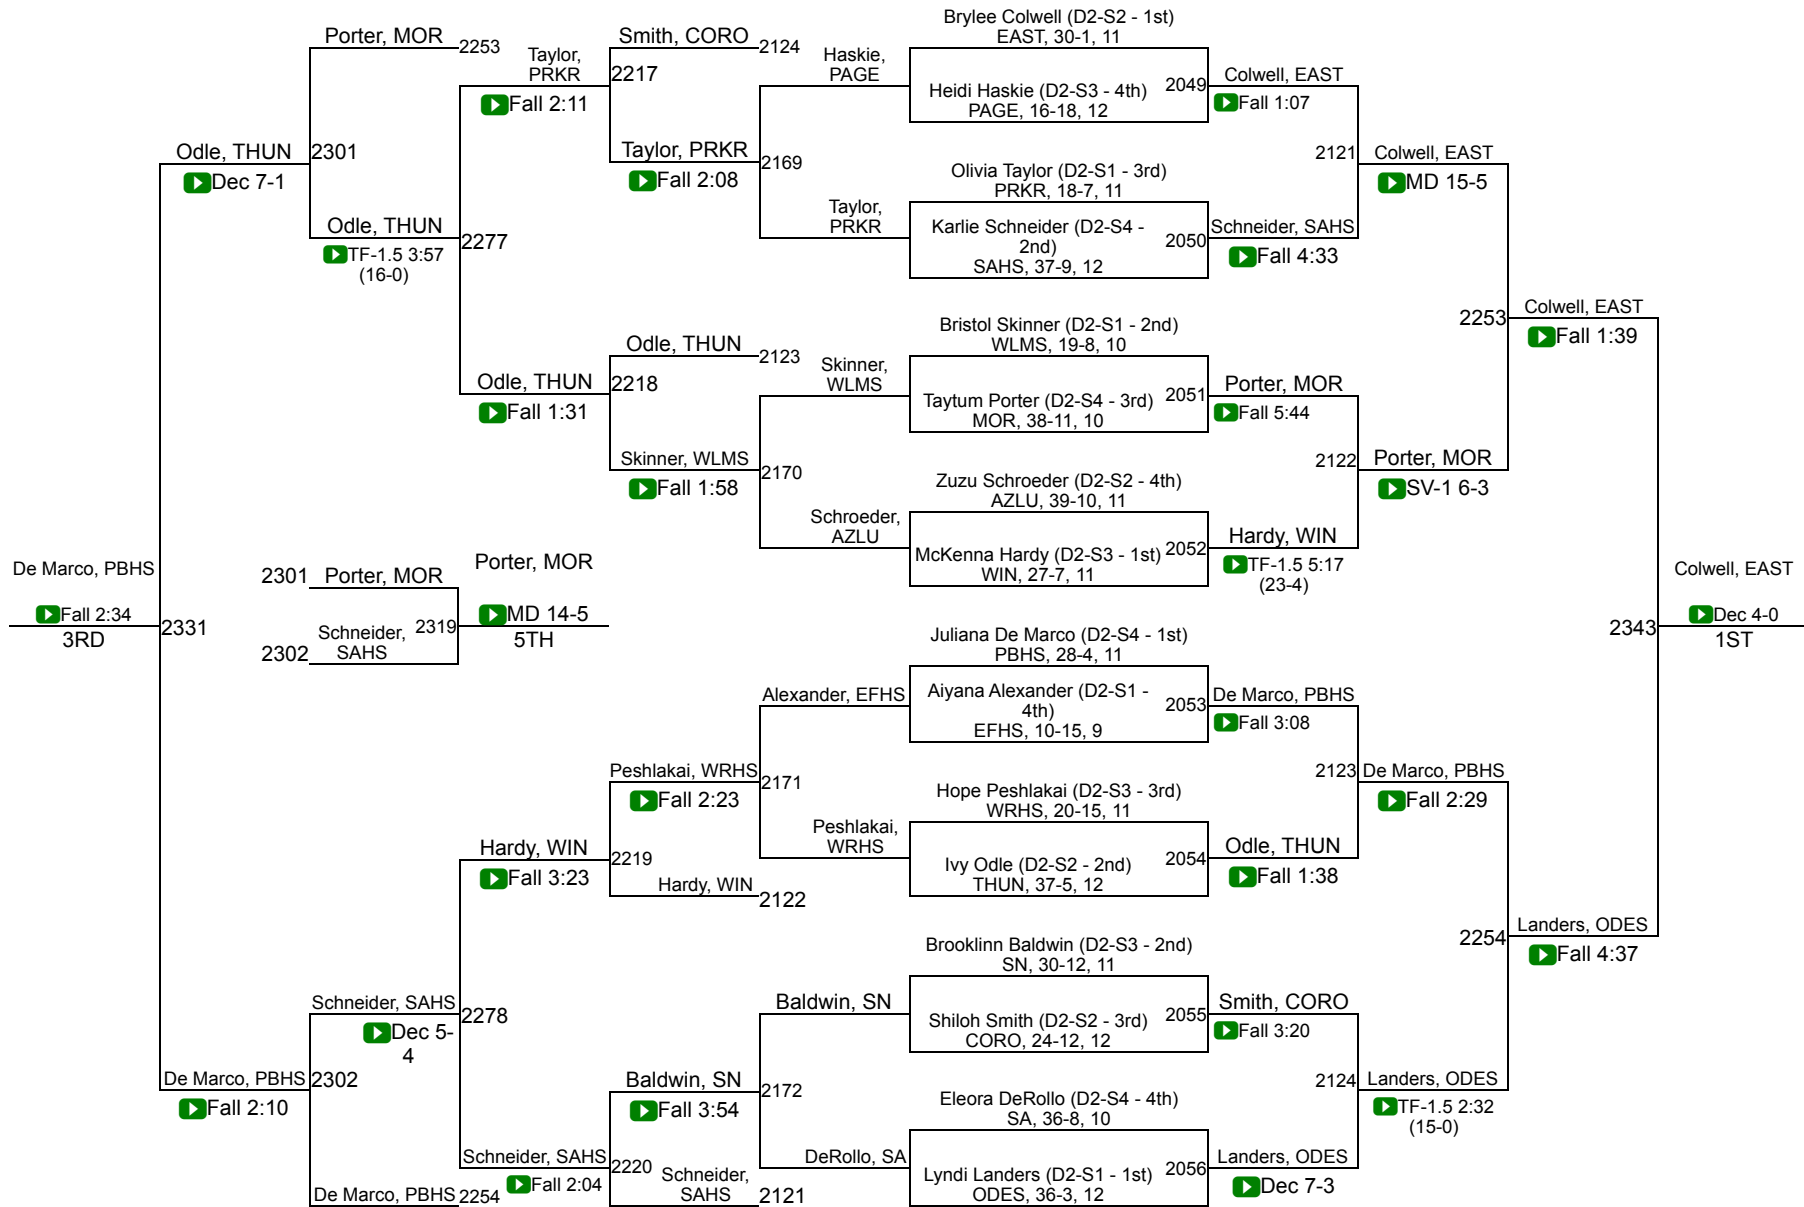

AIA Girls State Championships

140-D2