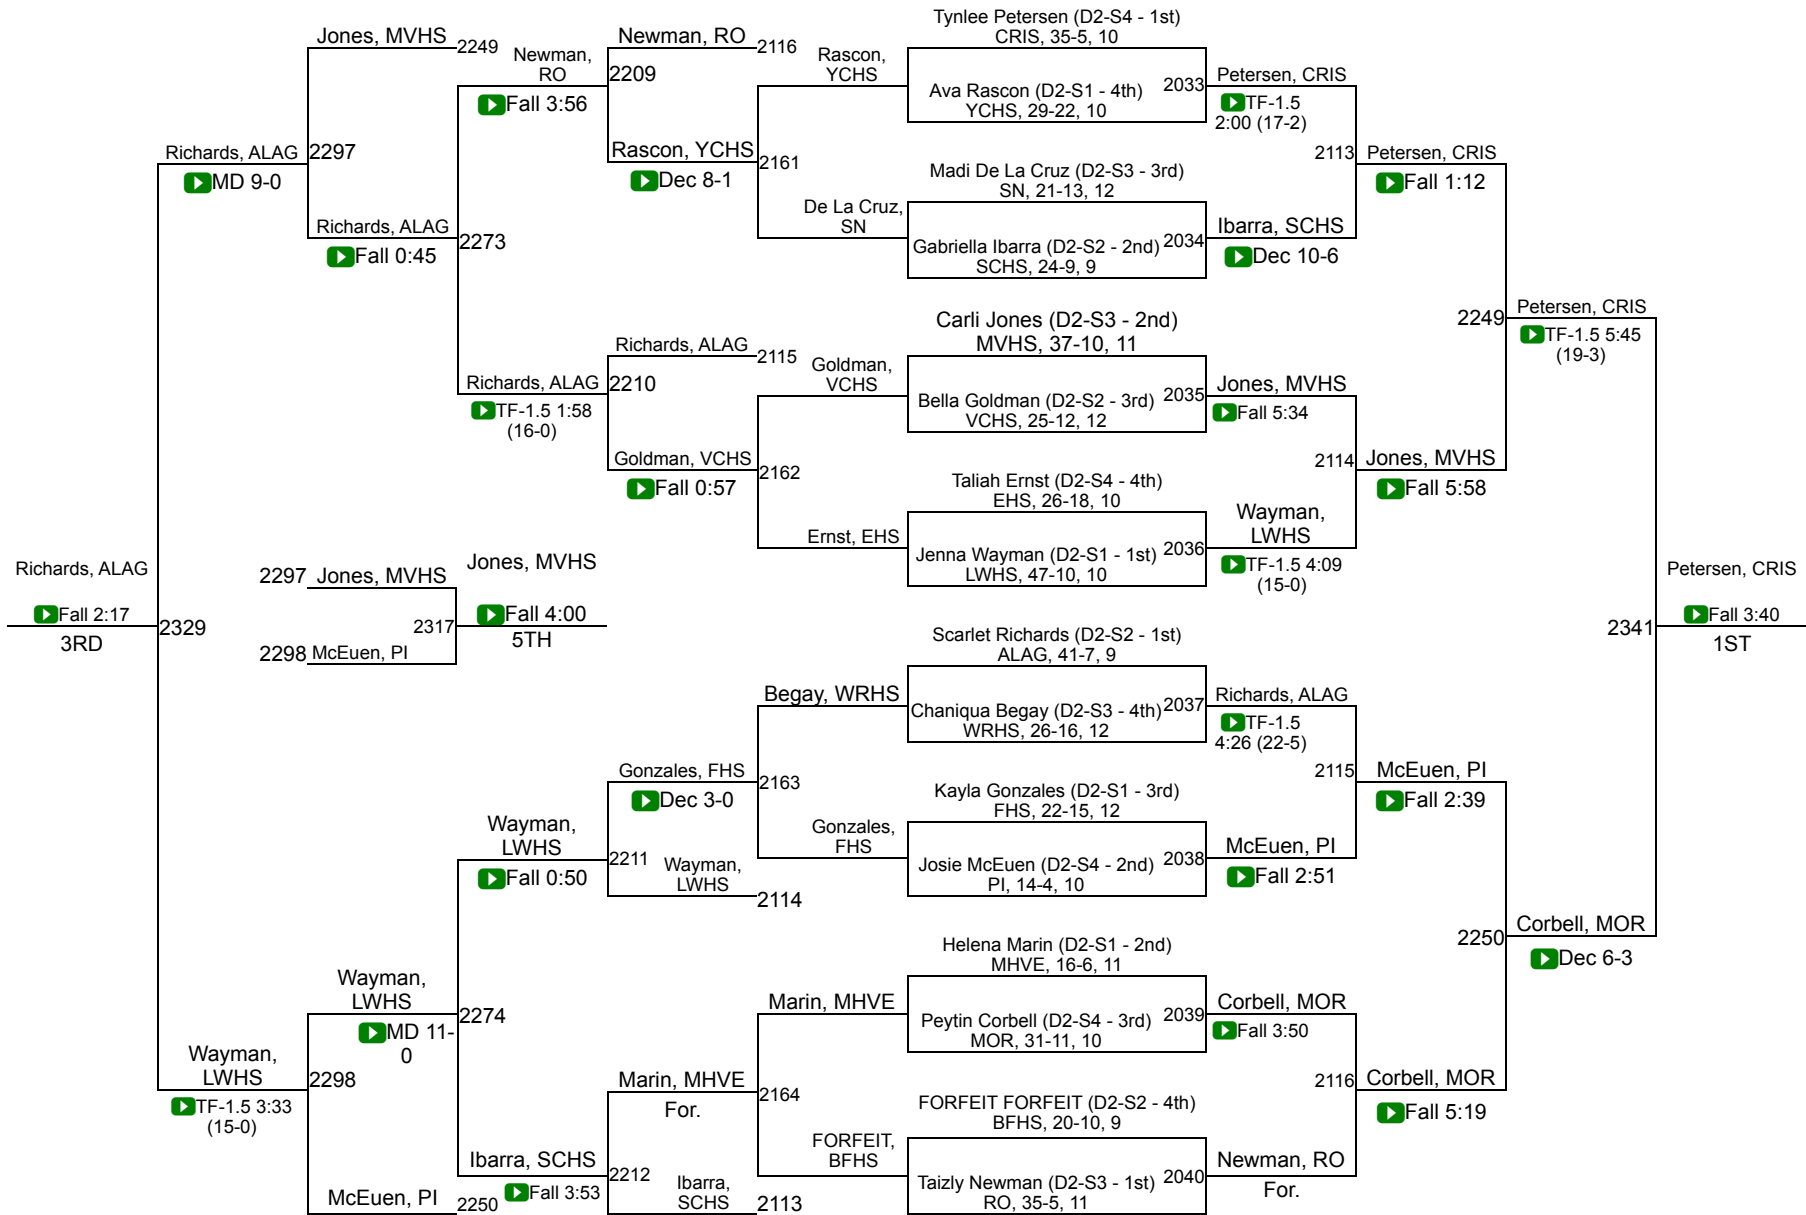

2025-26 AIA Girls Wrestling State Championships

Feb. 20-21 • Arizona Veterans Memorial Coliseum

Division I

1.	Sunnyside	126.5	37.	Gila Ridge	15.0
2.	Campo Verde	114.0	38.	Highland	14.5
3.	Desert Ridge	91.5	T39.	Chandler	11.0
4.	Willow Canyon	66.0	T39.	Cibola	11.0
5.	Casteel	60.0	T39.	Paradise Valley	11.0
6.	Canyon View	59.0	42.	Millennium	9.0
7.	Desert Vista	55.5	43.	Hamilton	7.0
8.	Centennial	55.0	44.	Sunrise Mountain	6.5
T9.	Mountain View (Marana)	54.0	45.	Desert Edge	5.0
T9.	Sandra Day O'Connor	54.0	46.	Cactus Shadows	4.5
11.	Liberty	50.0	T47.	AZ College Prep	4.0
T12.	Marana	48.5	T47.	Casa Grande	4.0
T12.	Perry	48.5	T47.	Cesar Chavez	4.0
14.	Deer Valley	44.0	T47.	Gilbert	4.0
15.	Basha	40.5	T47.	Mountain Ridge	4.0
16.	Cienega	40.0	T52.	Buckeye Union	3.0
17.	Tolleson Union	36.0	T52.	Corona del Sol	3.0
T18.	Boulder Creek	32.0	T52.	Independence	3.0
T18.	Mountain View (Mesa)	32.0	T52.	Peoria	3.0
T18.	Red Mountain	32.0	T52.	Raymond S. Kellis	3.0
T18.	Westwood	32.0	T52.	Verrado	3.0
22.	Pueblo	29.0	T52.	Westview	3.0
23.	Sunnyslope	28.5	T59.	Ironwood Ridge	2.0
24.	Maricopa	27.5	T59.	West Point	2.0
T25.	Canyon Del Oro	22.0	61.	Barry Goldwater	1.0
T25.	Queen Creek	22.0	T62.	Central	0.0
T25.	Shadow Ridge	22.0	T62.	Copper Canyon	0.0
T25.	Tempe	22.0	T62.	Ironwood	0.0
29.	Apollo	20.0	T62.	Kofa	0.0
30.	Youngker	19.5	T62.	Maryvale	0.0
T31.	Dobson	18.0	T62.	Mountain Pointe	0.0
T31.	Higley	18.0	T62.	North Canyon	0.0
33.	Buena	17.5			
T34.	Mesa	17.0			
T34.	Sierra Linda	17.0			
T34.	Williams Field	17.0			

AIA Girls State Championships

102-D2

AIA Girls State Championships

116-D2

AIA Girls State Championships

122-D2

AIA Girls State Championships

128-D2