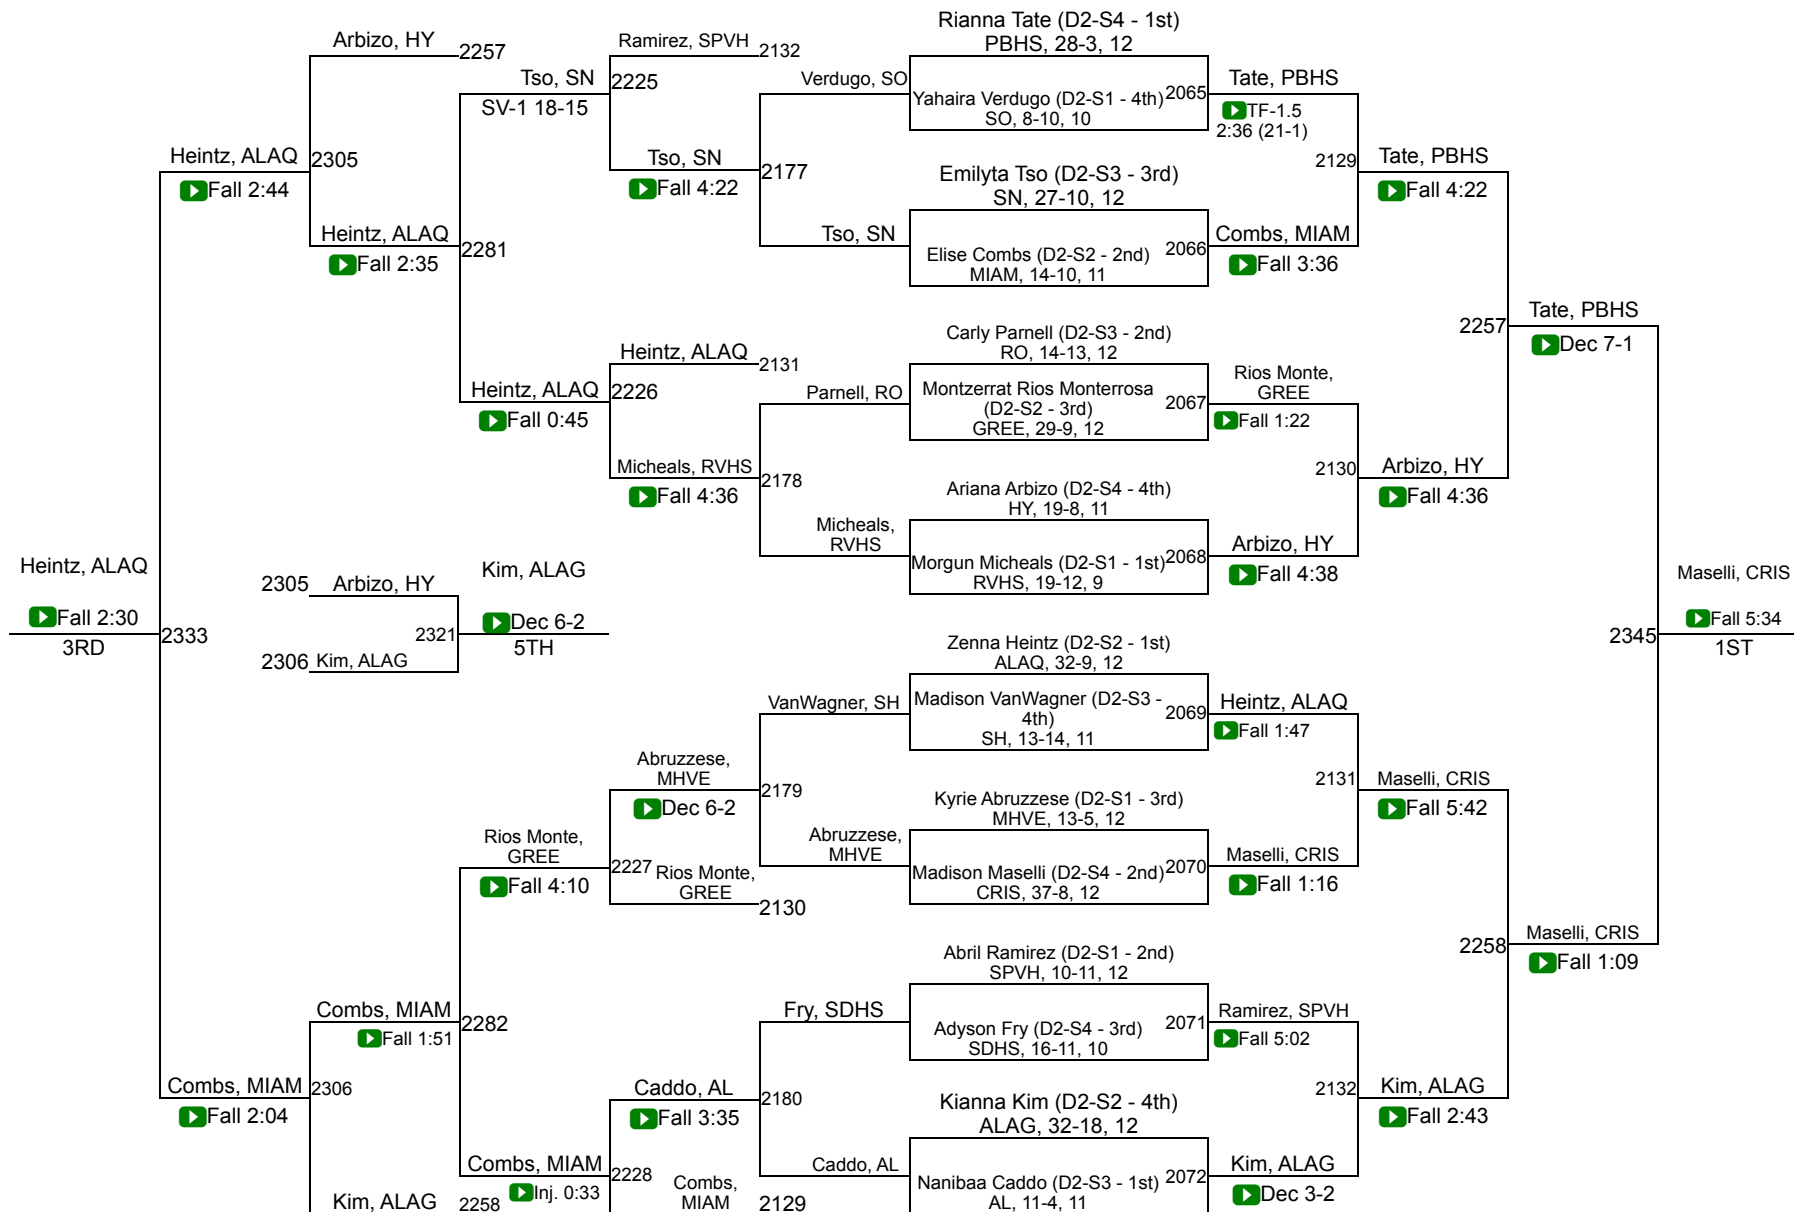

2025-26 AIA Girls Wrestling State Championships

Feb. 20-21 • Arizona Veterans Memorial Coliseum

Division I

1.	Sunnyside	126.5	37.	Gila Ridge	15.0
2.	Campo Verde	114.0	38.	Highland	14.5
3.	Desert Ridge	91.5	T39.	Chandler	11.0
4.	Willow Canyon	66.0	T39.	Cibola	11.0
5.	Casteel	60.0	T39.	Paradise Valley	11.0
6.	Canyon View	59.0	42.	Millennium	9.0
7.	Desert Vista	55.5	43.	Hamilton	7.0
8.	Centennial	55.0	44.	Sunrise Mountain	6.5
T9.	Mountain View (Marana)	54.0	45.	Desert Edge	5.0
T9.	Sandra Day O'Connor	54.0	46.	Cactus Shadows	4.5
11.	Liberty	50.0	T47.	AZ College Prep	4.0
T12.	Marana	48.5	T47.	Casa Grande	4.0
T12.	Perry	48.5	T47.	Cesar Chavez	4.0
14.	Deer Valley	44.0	T47.	Gilbert	4.0
15.	Basha	40.5	T47.	Mountain Ridge	4.0
16.	Cienega	40.0	T52.	Buckeye Union	3.0
17.	Tolleson Union	36.0	T52.	Corona del Sol	3.0
T18.	Boulder Creek	32.0	T52.	Independence	3.0
T18.	Mountain View (Mesa)	32.0	T52.	Peoria	3.0
T18.	Red Mountain	32.0	T52.	Raymond S. Kellis	3.0
T18.	Westwood	32.0	T52.	Verrado	3.0
22.	Pueblo	29.0	T52.	Westview	3.0
23.	Sunnyslope	28.5	T59.	Ironwood Ridge	2.0
24.	Maricopa	27.5	T59.	West Point	2.0
T25.	Canyon Del Oro	22.0	61.	Barry Goldwater	1.0
T25.	Queen Creek	22.0	T62.	Central	0.0
T25.	Shadow Ridge	22.0	T62.	Copper Canyon	0.0
T25.	Tempe	22.0	T62.	Ironwood	0.0
29.	Apollo	20.0	T62.	Kofa	0.0
30.	Youngker	19.5	T62.	Maryvale	0.0
T31.	Dobson	18.0	T62.	Mountain Pointe	0.0
T31.	Higley	18.0	T62.	North Canyon	0.0
33.	Buena	17.5			
T34.	Mesa	17.0			
T34.	Sierra Linda	17.0			
T34.	Williams Field	17.0			

AIA Girls State Championships

134-D2

AIA Girls State Championships

140-D2

AIA Girls State Championships

154-D2

AIA Girls State Championships

167-D2