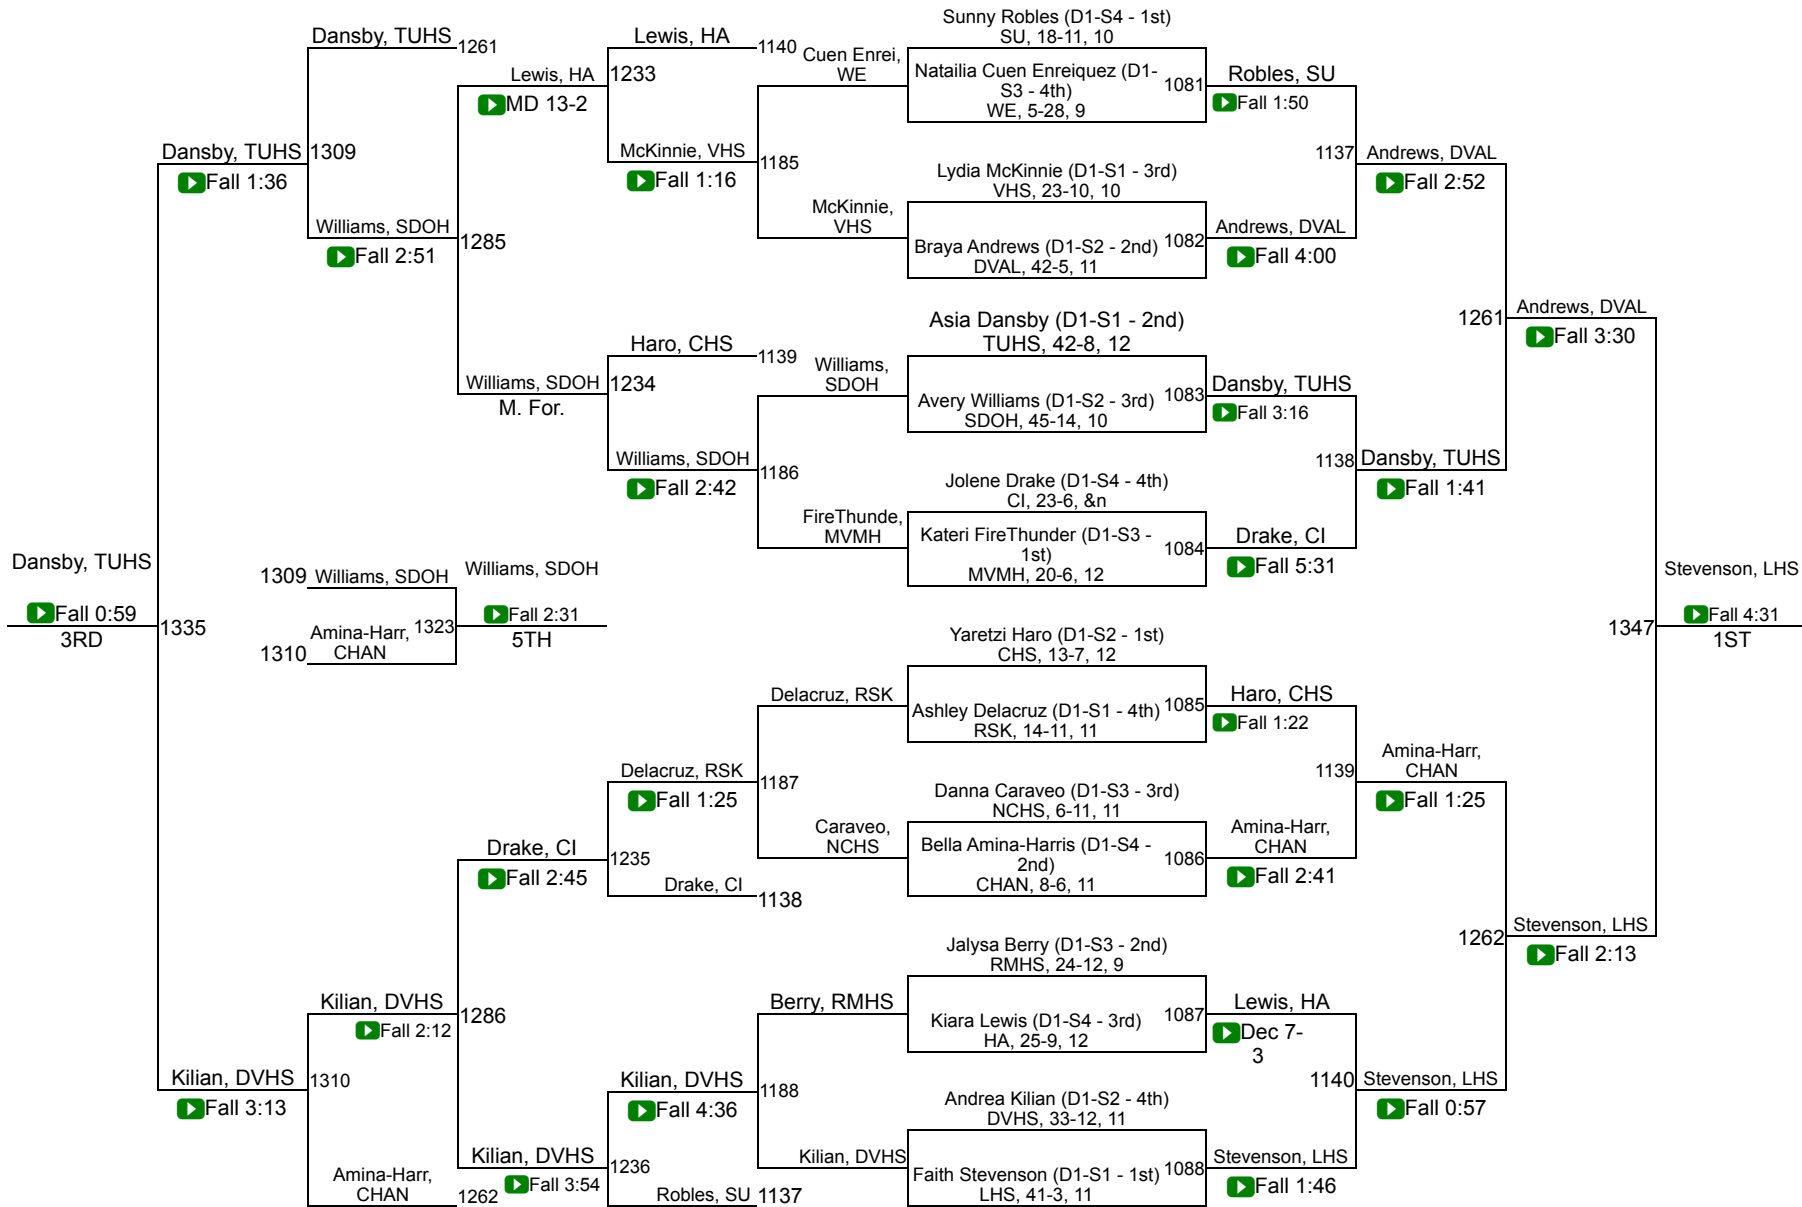

AIA Girls State Championships

187-D1