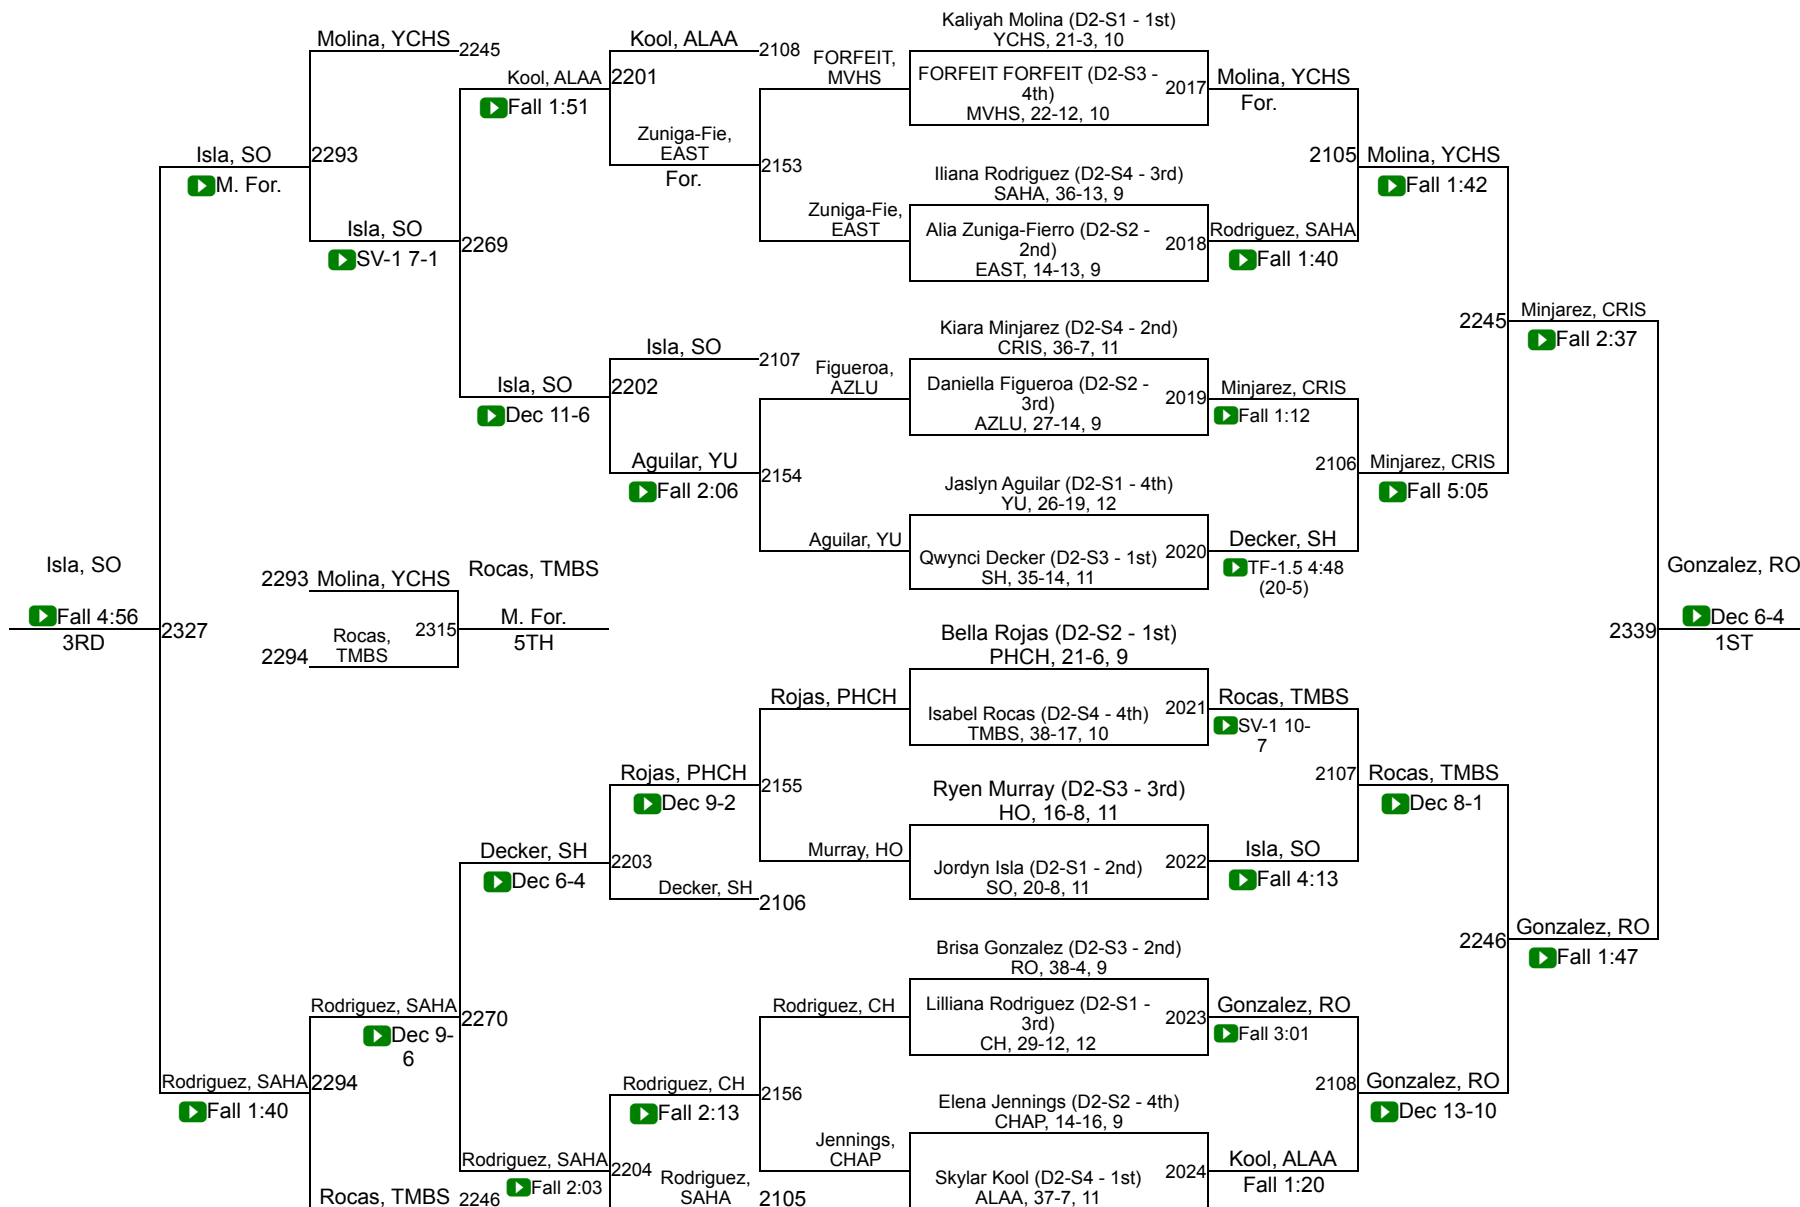

AIA Girls State Championships

116-D2