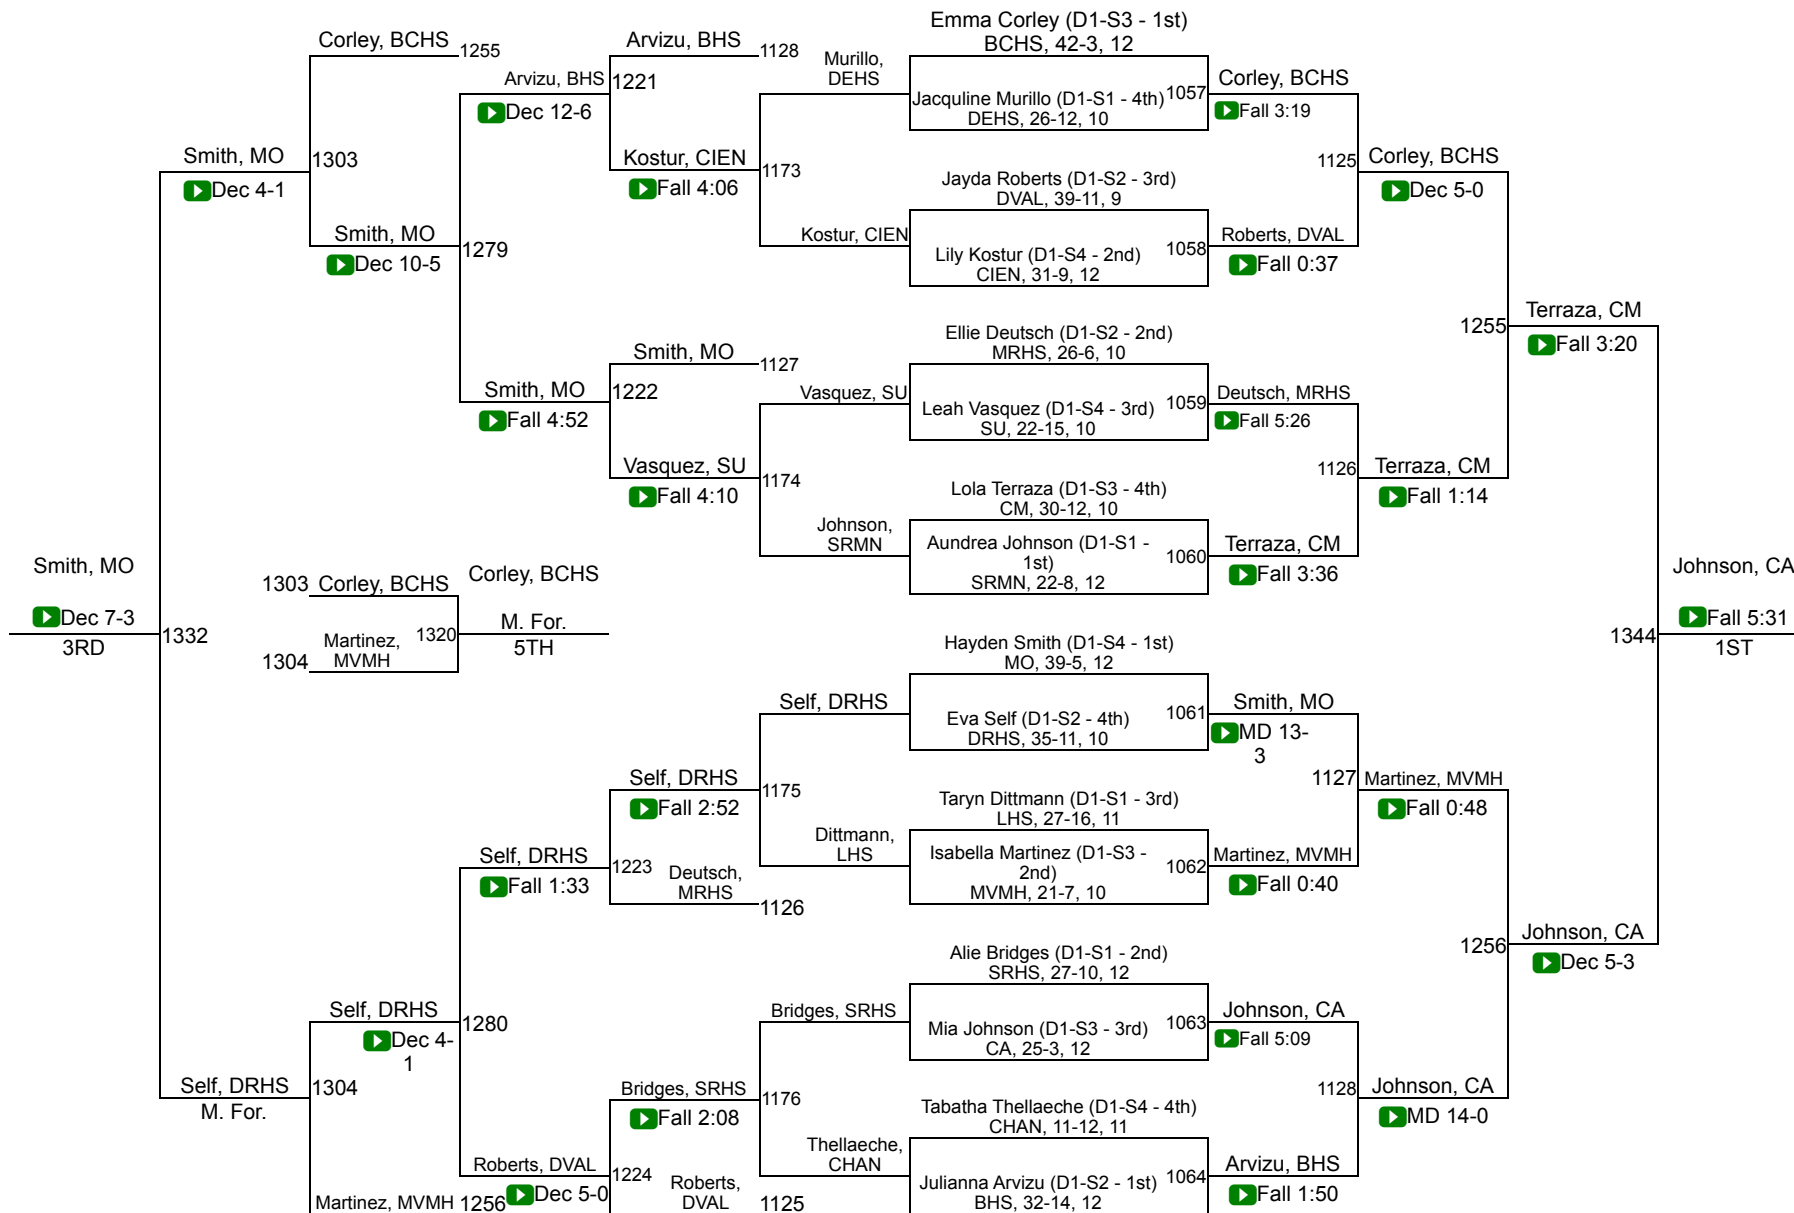

AIA Girls State Championships

147-D1