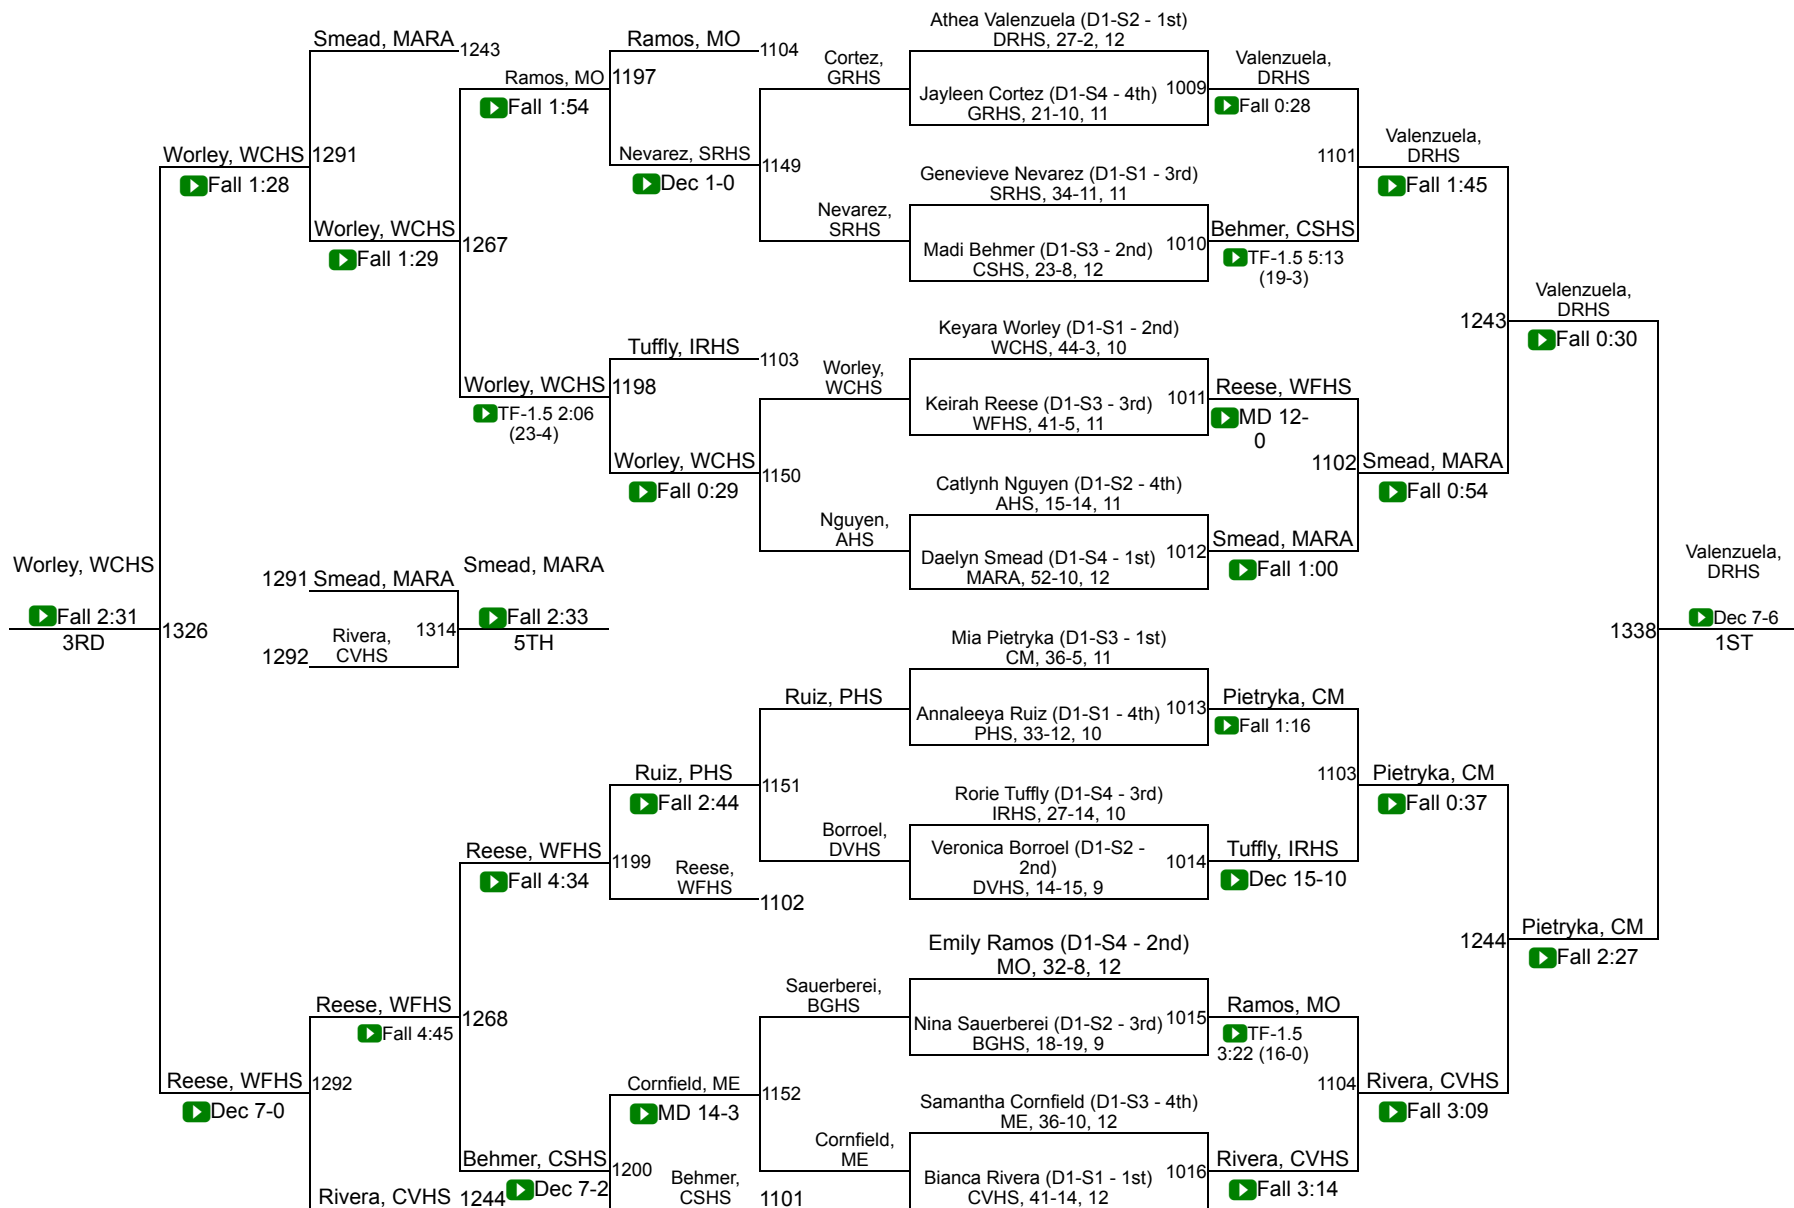

2025-26 AIA Girls Wrestling State Championships

Feb. 20-21 • Arizona Veterans Memorial Coliseum

Division I

1.	Sunnyside	126.5	37.	Gila Ridge	15.0
2.	Campo Verde	114.0	38.	Highland	14.5
3.	Desert Ridge	91.5	T39.	Chandler	11.0
4.	Willow Canyon	66.0	T39.	Cibola	11.0
5.	Casteel	60.0	T39.	Paradise Valley	11.0
6.	Canyon View	59.0	42.	Millennium	9.0
7.	Desert Vista	55.5	43.	Hamilton	7.0
8.	Centennial	55.0	44.	Sunrise Mountain	6.5
T9.	Mountain View (Marana)	54.0	45.	Desert Edge	5.0
T9.	Sandra Day O'Connor	54.0	46.	Cactus Shadows	4.5
11.	Liberty	50.0	T47.	AZ College Prep	4.0
T12.	Marana	48.5	T47.	Casa Grande	4.0
T12.	Perry	48.5	T47.	Cesar Chavez	4.0
14.	Deer Valley	44.0	T47.	Gilbert	4.0
15.	Basha	40.5	T47.	Mountain Ridge	4.0
16.	Cienega	40.0	T52.	Buckeye Union	3.0
17.	Tolleson Union	36.0	T52.	Corona del Sol	3.0
T18.	Boulder Creek	32.0	T52.	Independence	3.0
T18.	Mountain View (Mesa)	32.0	T52.	Peoria	3.0
T18.	Red Mountain	32.0	T52.	Raymond S. Kellis	3.0
T18.	Westwood	32.0	T52.	Verrado	3.0
22.	Pueblo	29.0	T52.	Westview	3.0
23.	Sunnyslope	28.5	T59.	Ironwood Ridge	2.0
24.	Maricopa	27.5	T59.	West Point	2.0
T25.	Canyon Del Oro	22.0	61.	Barry Goldwater	1.0
T25.	Queen Creek	22.0	T62.	Central	0.0
T25.	Shadow Ridge	22.0	T62.	Copper Canyon	0.0
T25.	Tempe	22.0	T62.	Ironwood	0.0
29.	Apollo	20.0	T62.	Kofa	0.0
30.	Youngker	19.5	T62.	Maryvale	0.0
T31.	Dobson	18.0	T62.	Mountain Pointe	0.0
T31.	Higley	18.0	T62.	North Canyon	0.0
33.	Buena	17.5			
T34.	Mesa	17.0			
T34.	Sierra Linda	17.0			
T34.	Williams Field	17.0			

AIA Girls State Championships

109-D1

AIA Girls State Championships

116-D1

AIA Girls State Championships

128-D1

AIA Girls State Championships

140-D1