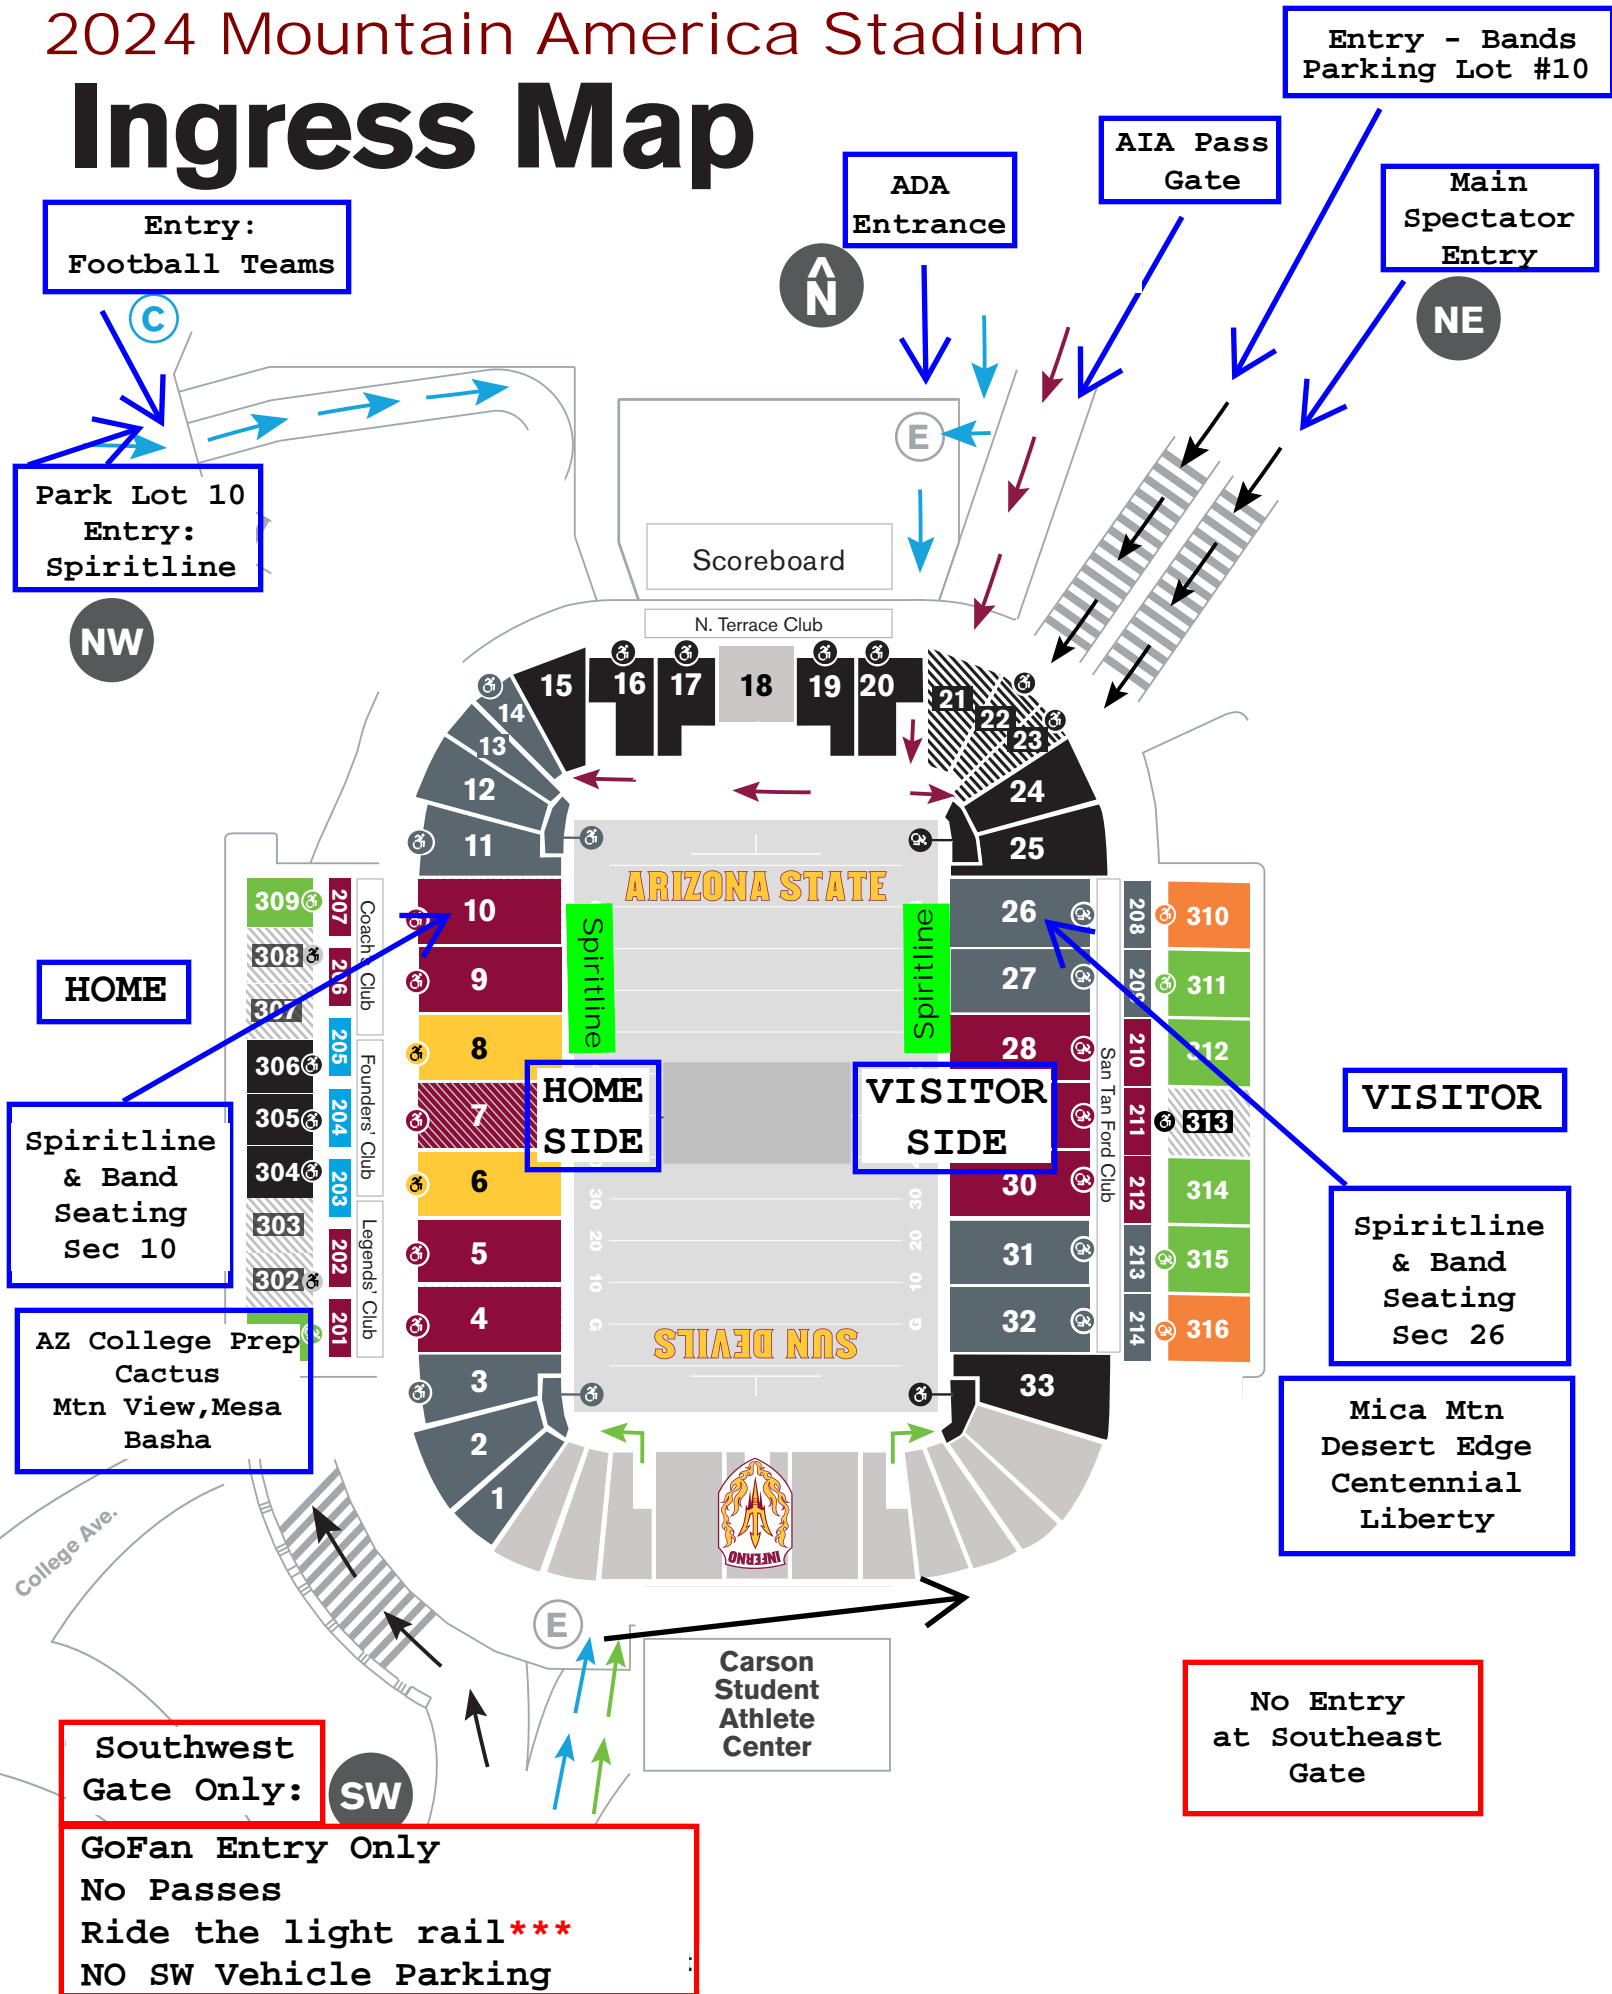

2024 Mountain America Stadium Ingress Map

**Entry:
Football Teams**

**Entry - Bands
Parking Lot #10**

**ADA
Entrance**

**AIA Pass
Gate**

**Main
Spectator
Entry**

**Park Lot 10
Entry:
Spiritline**

Scoreboard

N. Terrace Club

HOME

**HOME
SIDE**

**VISITOR
SIDE**

VISITOR

**Spiritline
& Band
Seating
Sec 10**

**Spiritline
& Band
Seating
Sec 26**

**AZ College Prep
Cactus
Mtn View, Mesa
Basha**

**Mica Mtn
Desert Edge
Centennial
Liberty**

**Southwest
Gate Only:**

**GoFan Entry Only
No Passes
Ride the light rail***
NO SW Vehicle Parking**

**No Entry
at Southeast
Gate**

Carson
Student
Athlete
Center

College Ave.

San Tan Ford Club

309
308
307
306
305
304
303
302
Coach's Club
Founders' Club
Legends' Club

208
209
210
211
212
213
214
310
311
312
313
314
315
316