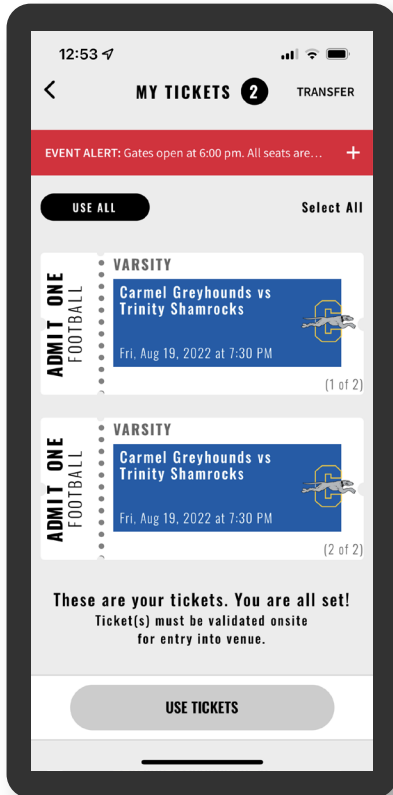

How to Use Tickets

PULL UP YOUR TICKETS

SELECT TICKET TO USE

SHOW TO EVENT STAFF

USE TICKET AND ENJOY

VIEW ALL TICKETS

Need help? Reach out to us at fansupport.gofan.co