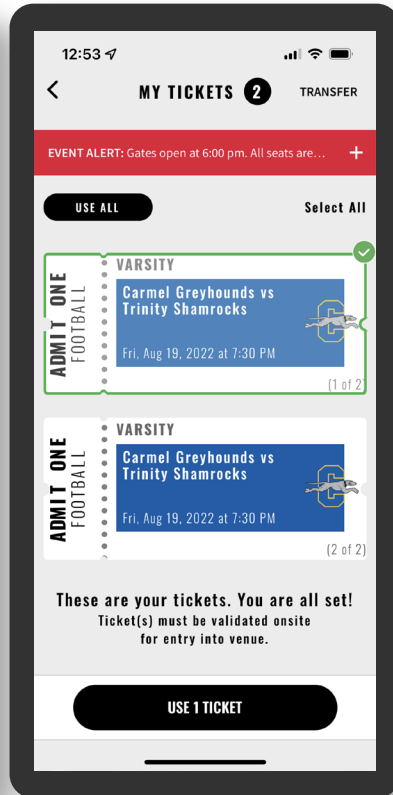

How to Use Tickets

PULL UP YOUR TICKETS

SELECT TICKET TO USE

SHOW TO EVENT STAFF

USE TICKET AND ENJOY

VIEW ALL TICKETS

Need help? Reach out to us at fansupport.gofan.co