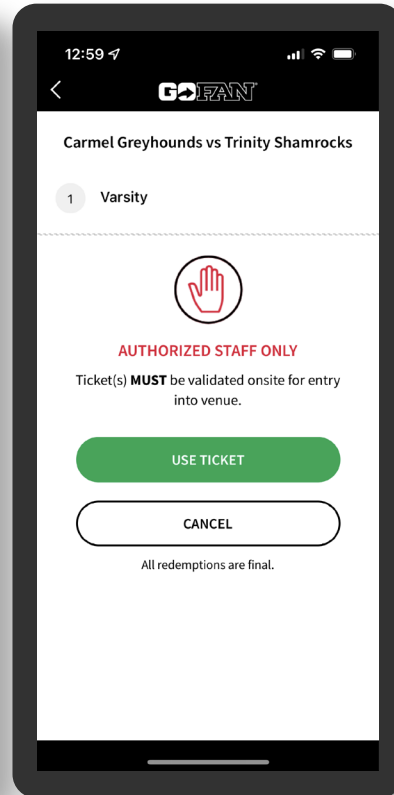

How to Use Tickets

PULL UP YOUR TICKETS

SELECT TICKET TO USE

SHOW TO EVENT STAFF

USE TICKET AND ENJOY

VIEW ALL TICKETS

Need help? Reach out to us at fansupport.gofan.co