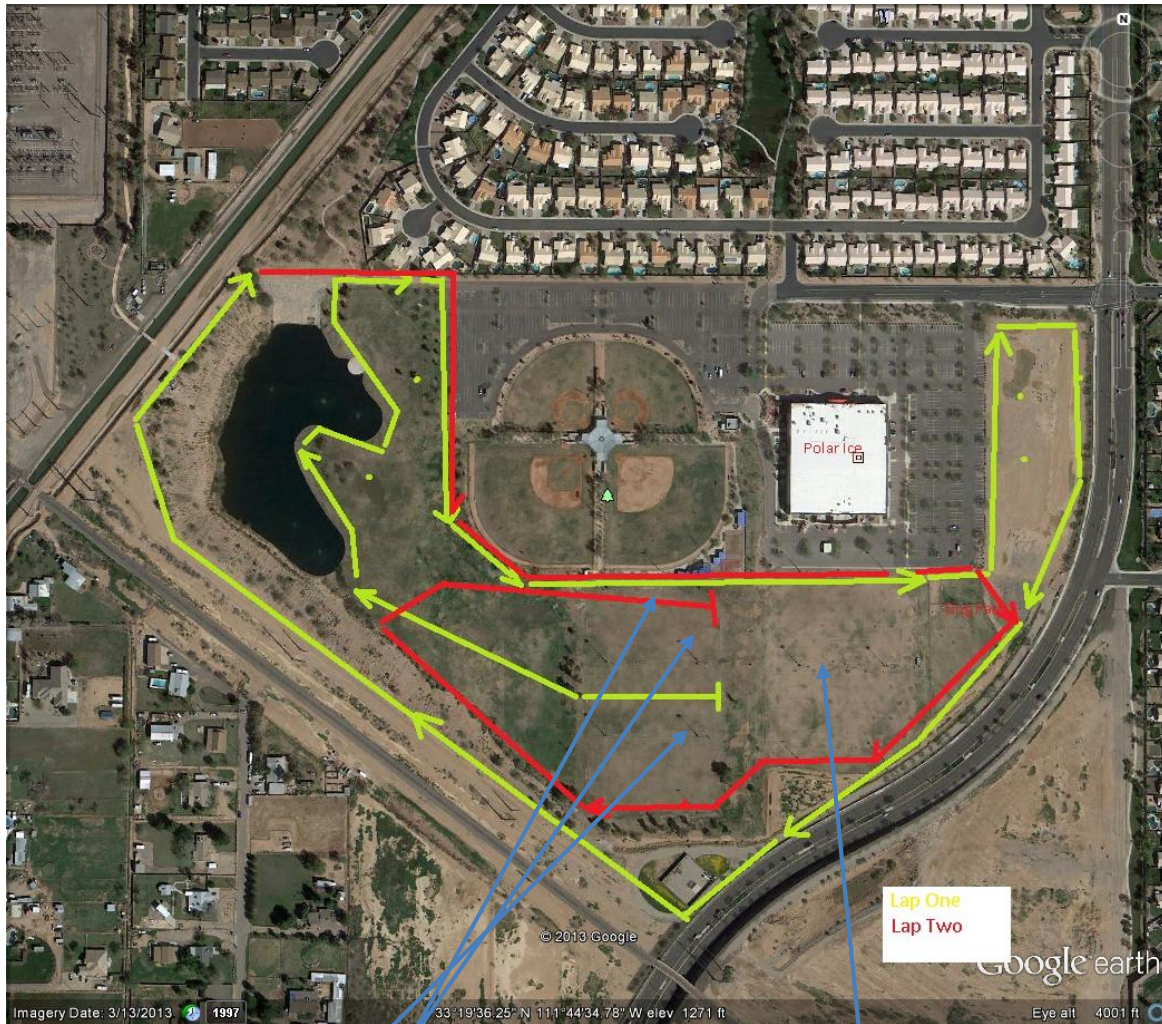

Contact Information

Email questions of concerns to Dave Shapiro shapdave5@gmail.com
Cell phone is (602) 918-6479.

August 30, 2022

Starting Line Assignments:

BOX	Div 1 Southwest	Div 2- Metro	Div 3- Metro
1	Shadow Ridge	Agua Fria	Cactus
2	Tolleson	Central	Cortez
3	Brophy/Xavier	Buckeye	Dysart
4	West Point	Verrado	Chino Valley
5			Greenway
6	Gila Ridge	Kofa	Fountain Hills
7	Liberty	Centennial	Lee Williams
8	Tucson	Metro Tech	Odyssey Institute
9		Chaparral	
10	Cibola	Mountain Pointe	Coronado
11	Marana		ALA West Foothills
12	Queen Creek	Copper Canyon	Estrella Foothills
13		La Joya	Kingman
14	Rincon/University	Youngker	Paradise Honors
15	San Luis	Lake Havasu	Mohave
16	Sunnyslope		Shadow Mountain
17	Valley Vista	Sierra Linda	
18		South Mountain	St Marys
19		Desert Edge	Wickenburg
20		Deer Valley	Moon Valley
21			Parker
22			Tonopah Valley

August 30, 2022

Course Map and Team Camp area:

Start Line
Finish Line
Check In

Team Camps