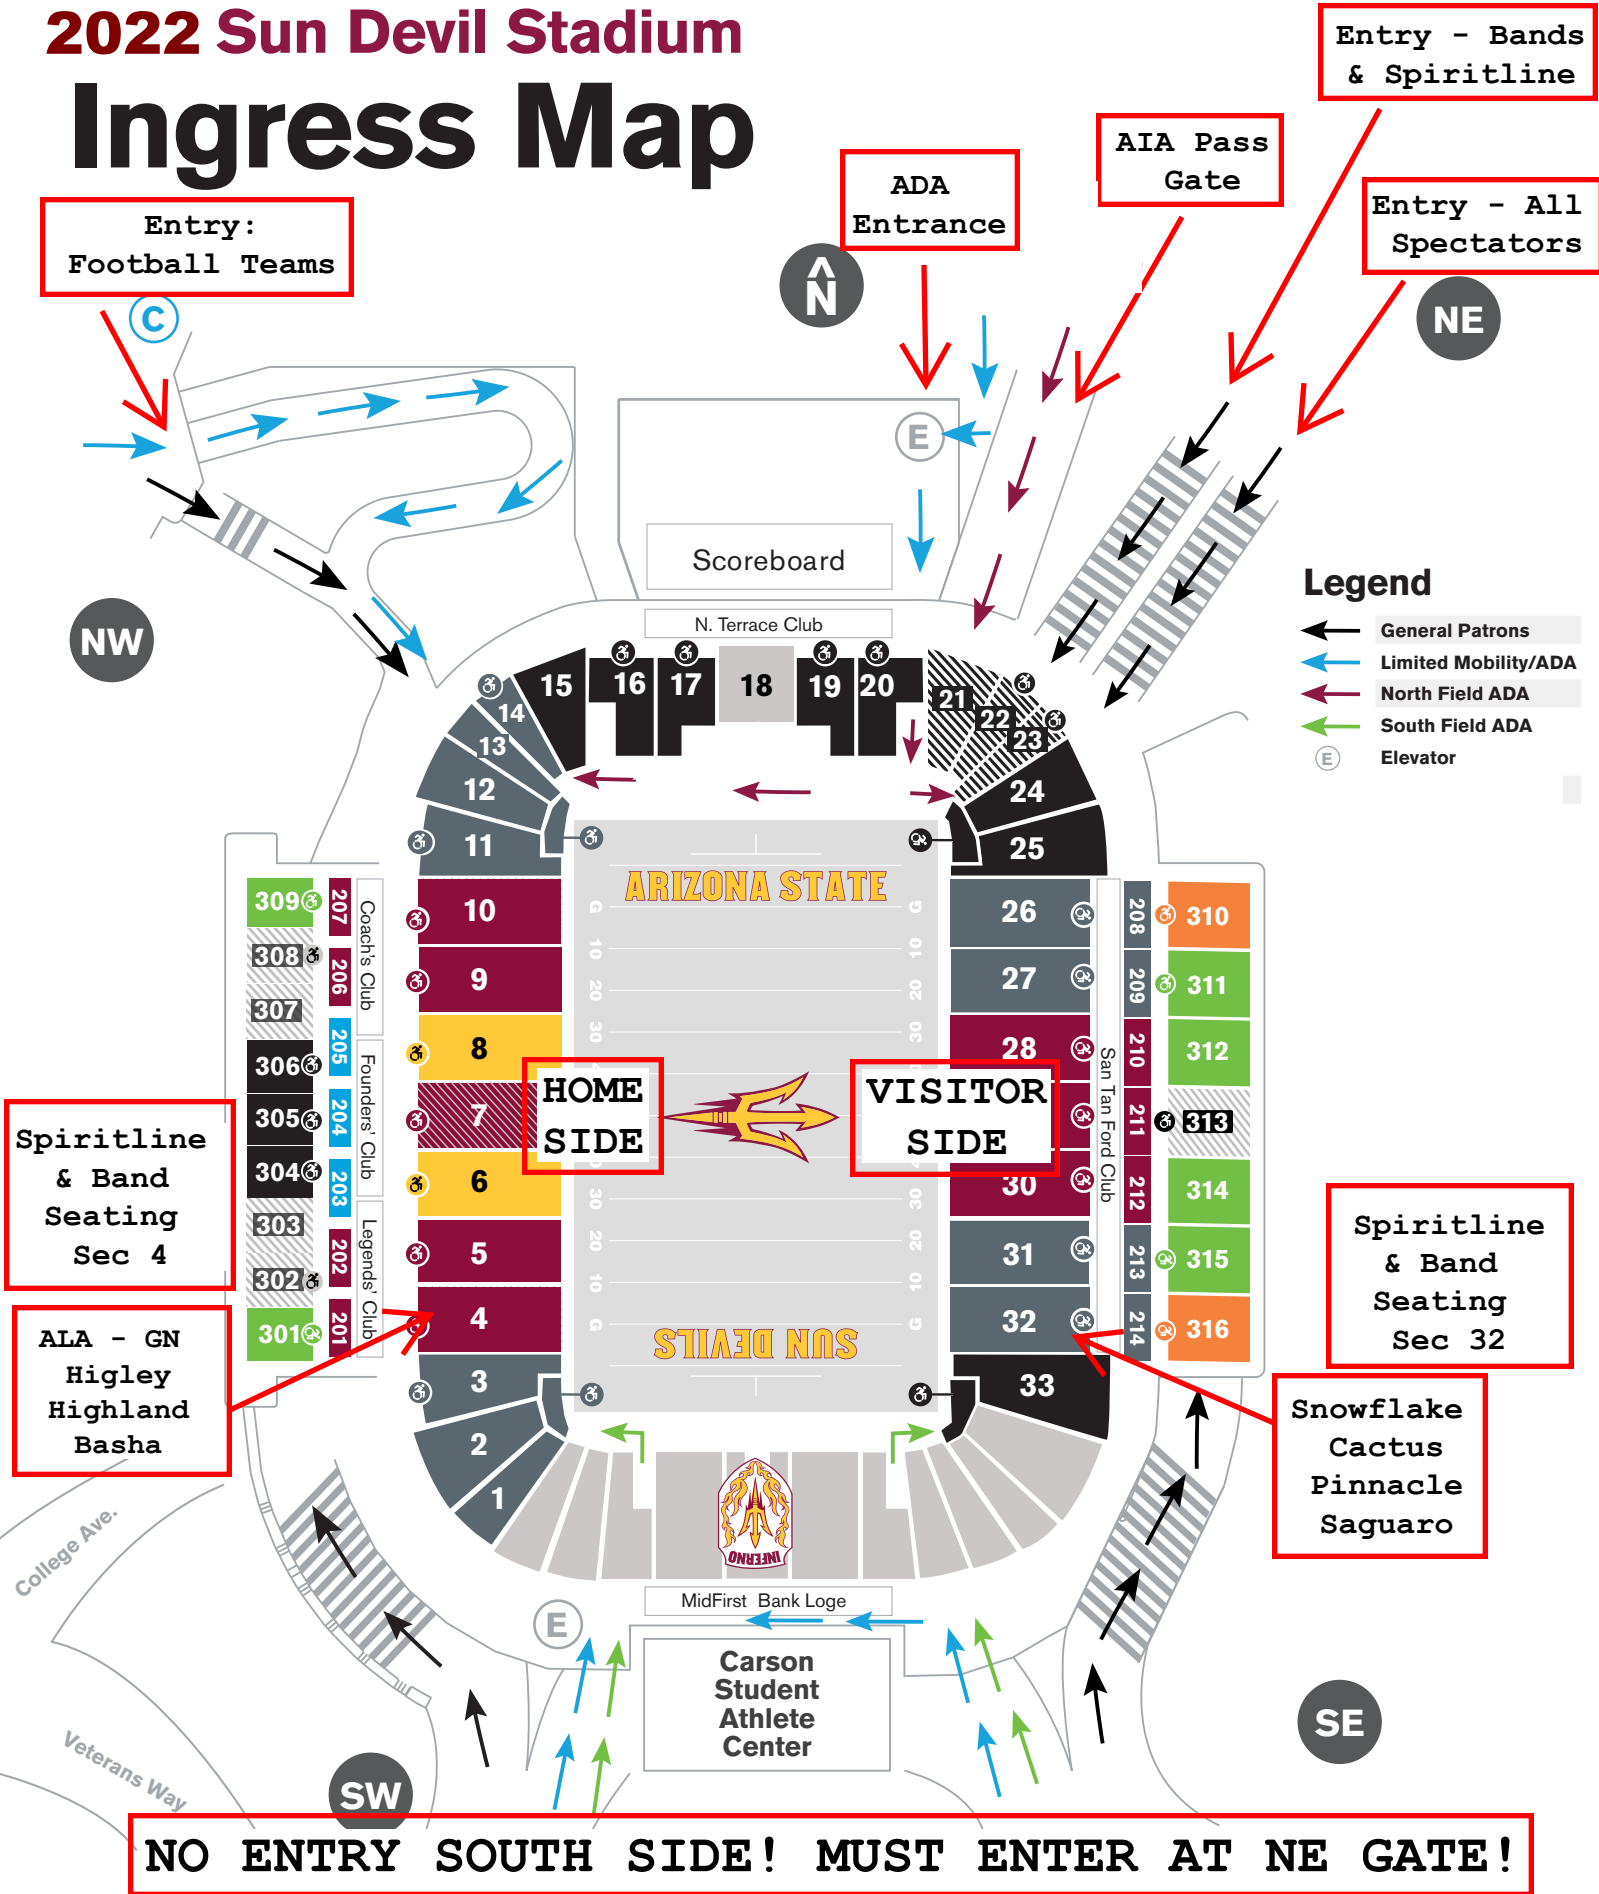

# 2022 Sun Devil Stadium Ingress Map

Entry - Bands & Spiritline

Entry: Football Teams

ADA Entrance

AIA Pass Gate

Entry - All Spectators

- Legend**
- General Patrons
  - Limited Mobility/ADA
  - North Field ADA
  - South Field ADA
  - Elevator

HOME SIDE

VISITOR SIDE

Spiritline & Band Seating Sec 32

Spiritline & Band Seating Sec 4

ALA - GN Higley Highland Basha

Snowflake Cactus Pinnacle Saguaro

**NO ENTRY SOUTH SIDE! MUST ENTER AT NE GATE!**