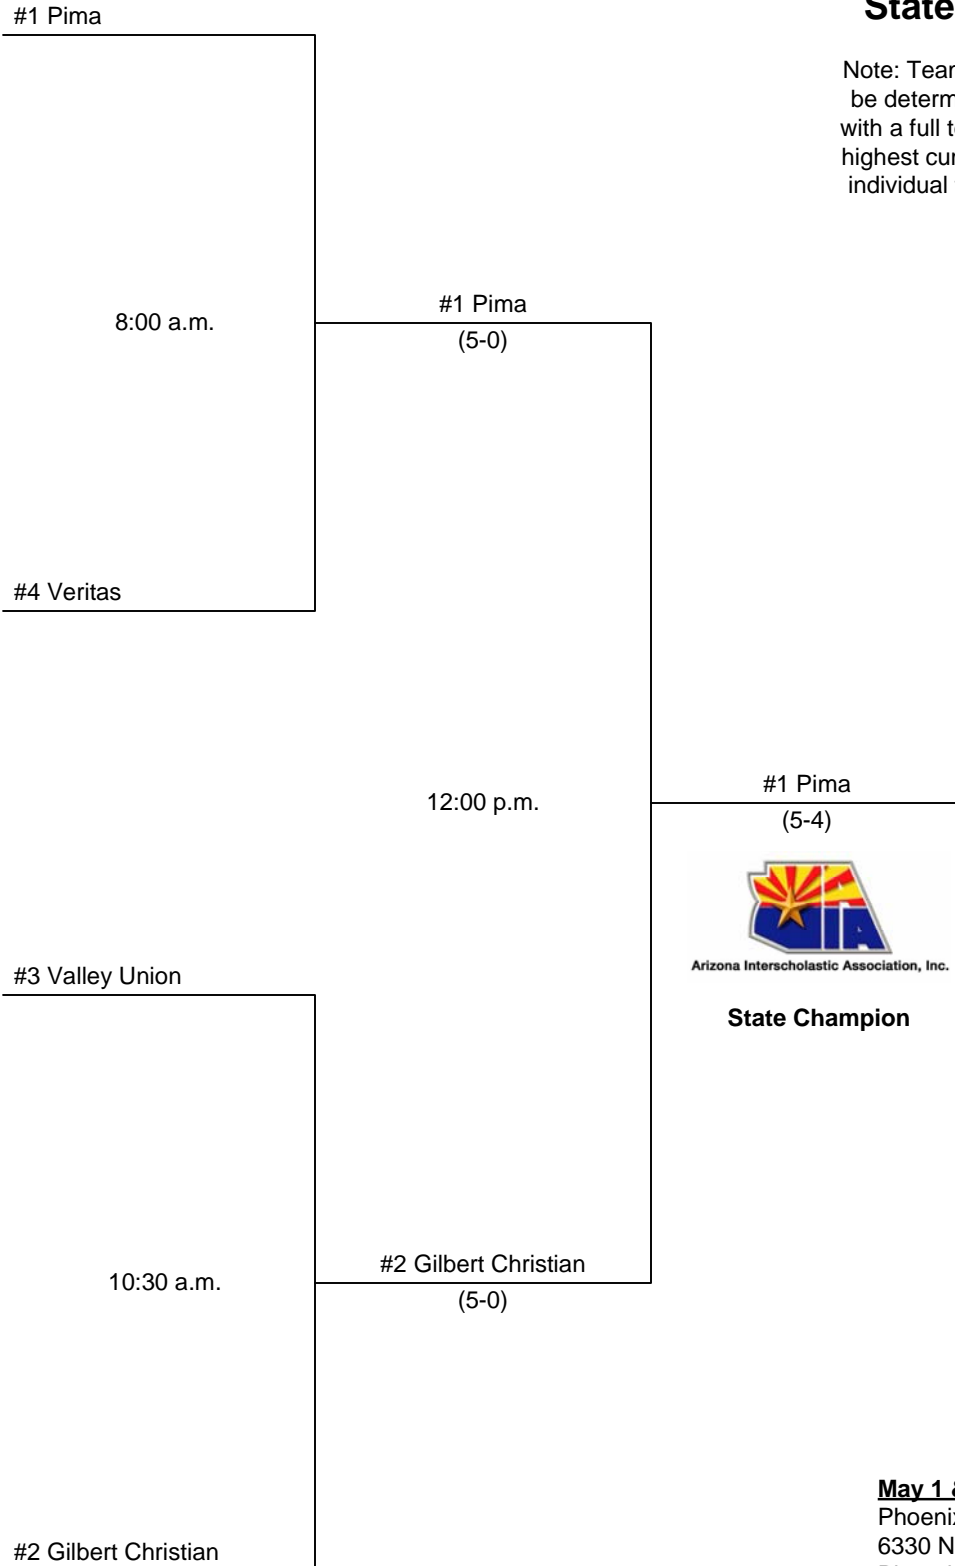

## 2009 AIA 1A Girls State Tennis - Team

Note: Team tournament seeding will be determined by the four schools, with a full team, that accumulate the highest cumulative point totals in the individual tournament by their team members.