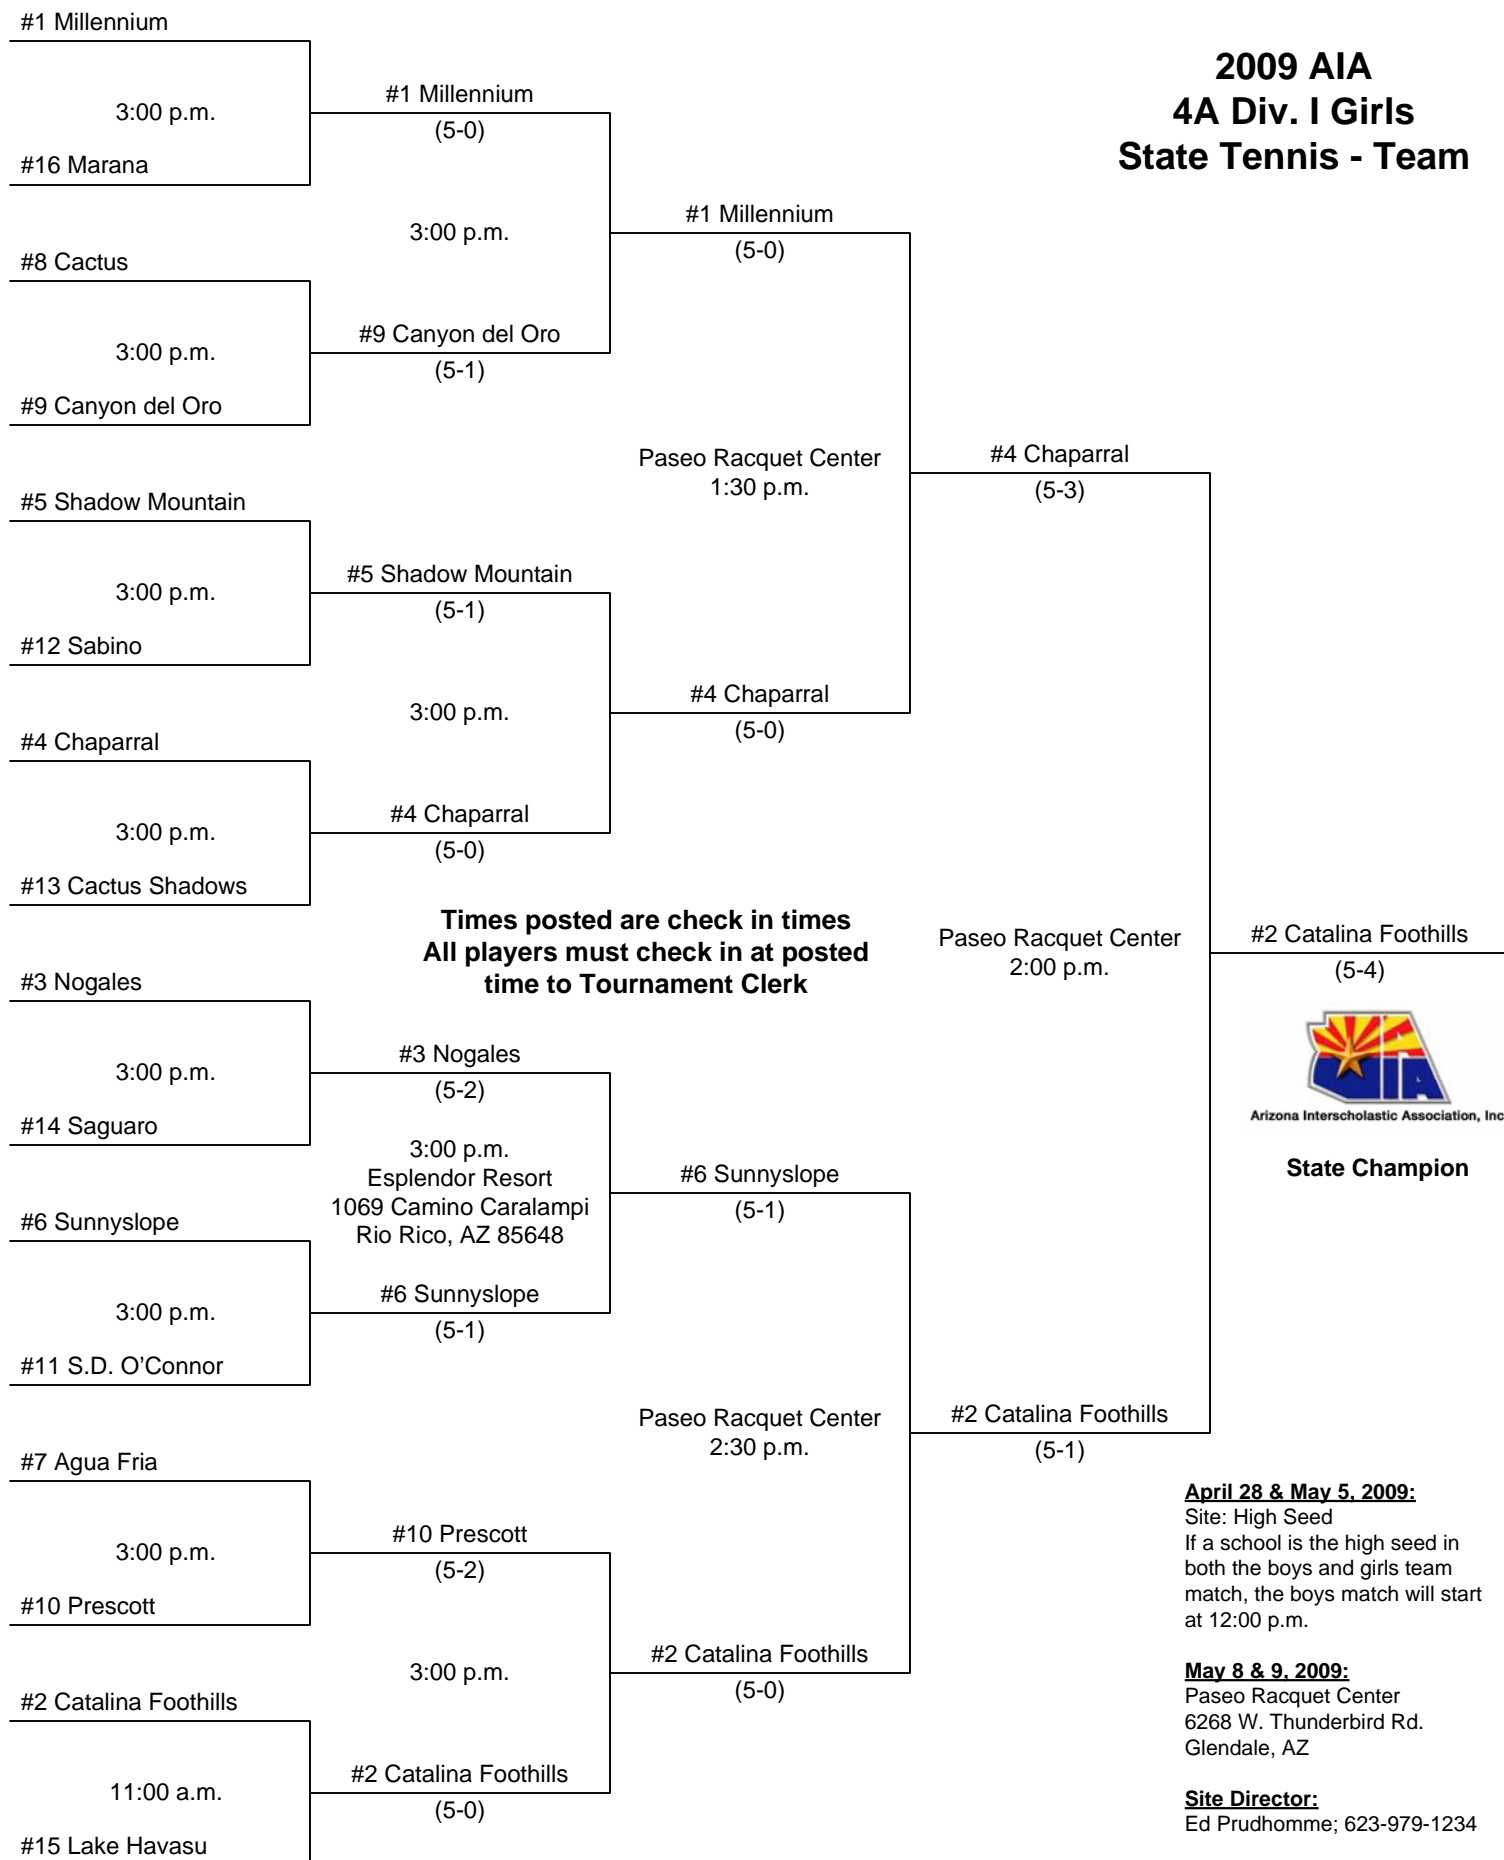

Tuesday
04/28/09

Tuesday
05/05/09

Friday
05/08/09

Saturday
05/09/09

Updated: 05/09/09: bb
Prior Update: 05/08/09: bb
Posted: 03/26/09: mb

2009 AIA 4A Div. I Girls State Tennis - Team

Paseo Racquet Center
2:00 p.m.

#2 Catalina Foothills
(5-4)

Arizona Interscholastic Association, Inc.

State Champion

April 28 & May 5, 2009:
Site: High Seed
If a school is the high seed in both the boys and girls team match, the boys match will start at 12:00 p.m.

May 8 & 9, 2009:
Paseo Racquet Center
6268 W. Thunderbird Rd.
Glendale, AZ

Site Director:
Ed Prudhomme; 623-979-1234

Tournament Coordinator:
Ron Halbach; 602-385-3824