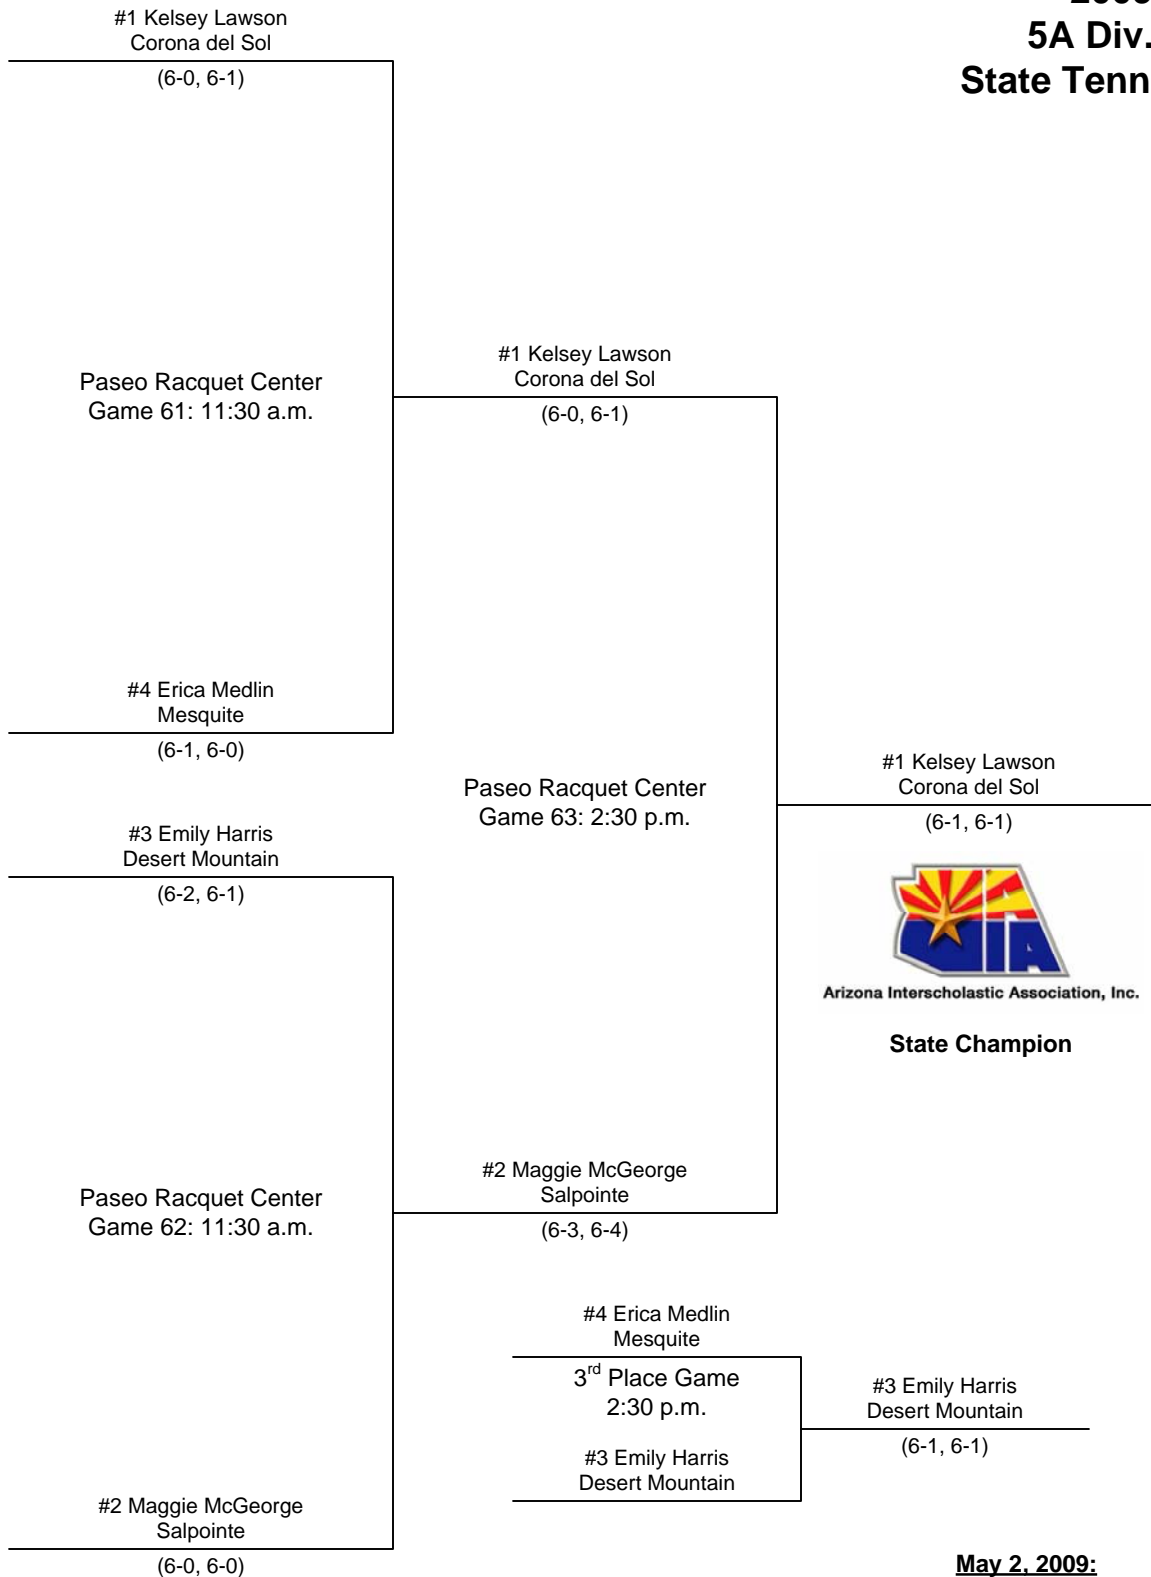

Saturday
05/02/09

Saturday
05/02/09

2009 AIA
5A Div. I Girls
State Tennis - Singles

Times posted are check in times
All players must check in at posted
time to Tournament Clerk

May 2, 2009:
Paseo Racquet Center
6268 W. Thunderbird Rd.
Glendale, AZ

Site Director:
Ed Prudhomme; 623-979-1234

Site Coordinator:
Ron Halbach; 602-385-3824