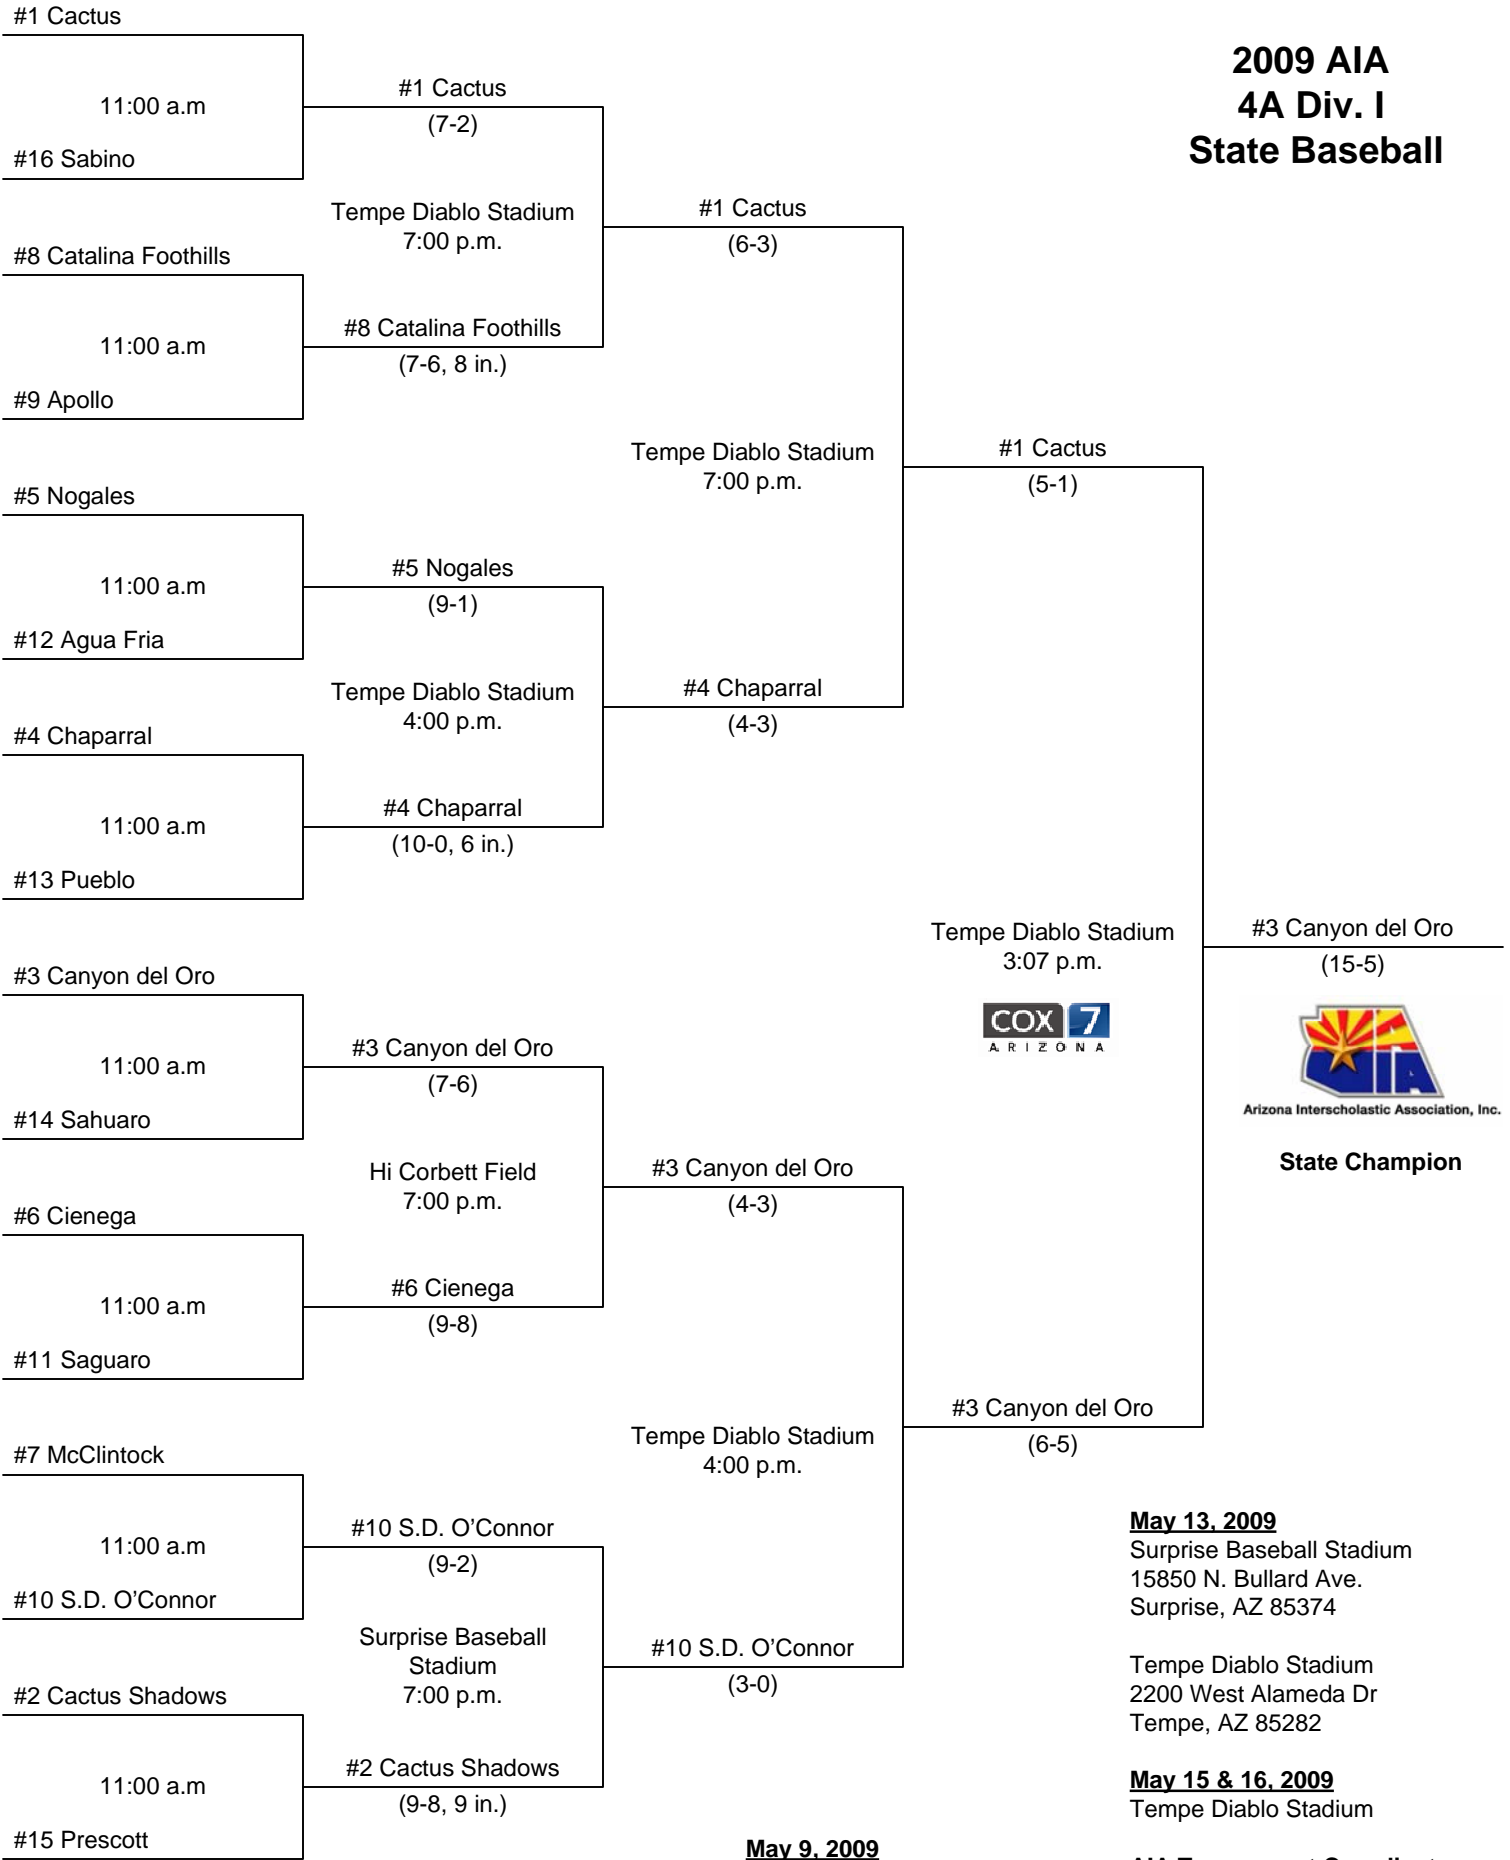

Saturday
05/09/09

Wednesday
05/13/09

Friday
05/15/09

Saturday
05/16/09

Updated: 05/16/09: bb
Prior Update: 05/15/09: bb
Posted: 03/11/09: mb

2009 AIA 4A Div. I State Baseball

Arizona Interscholastic Association, Inc.

State Champion

May 13, 2009

Surprise Baseball Stadium
15850 N. Bullard Ave.
Surprise, AZ 85374

Tempe Diablo Stadium
2200 West Alameda Dr
Tempe, AZ 85282

May 15 & 16, 2009

Tempe Diablo Stadium

May 9, 2009

Site: High Seed High School

AIA Tournament Coordinator:

Ron Halbach; 602-385-3824