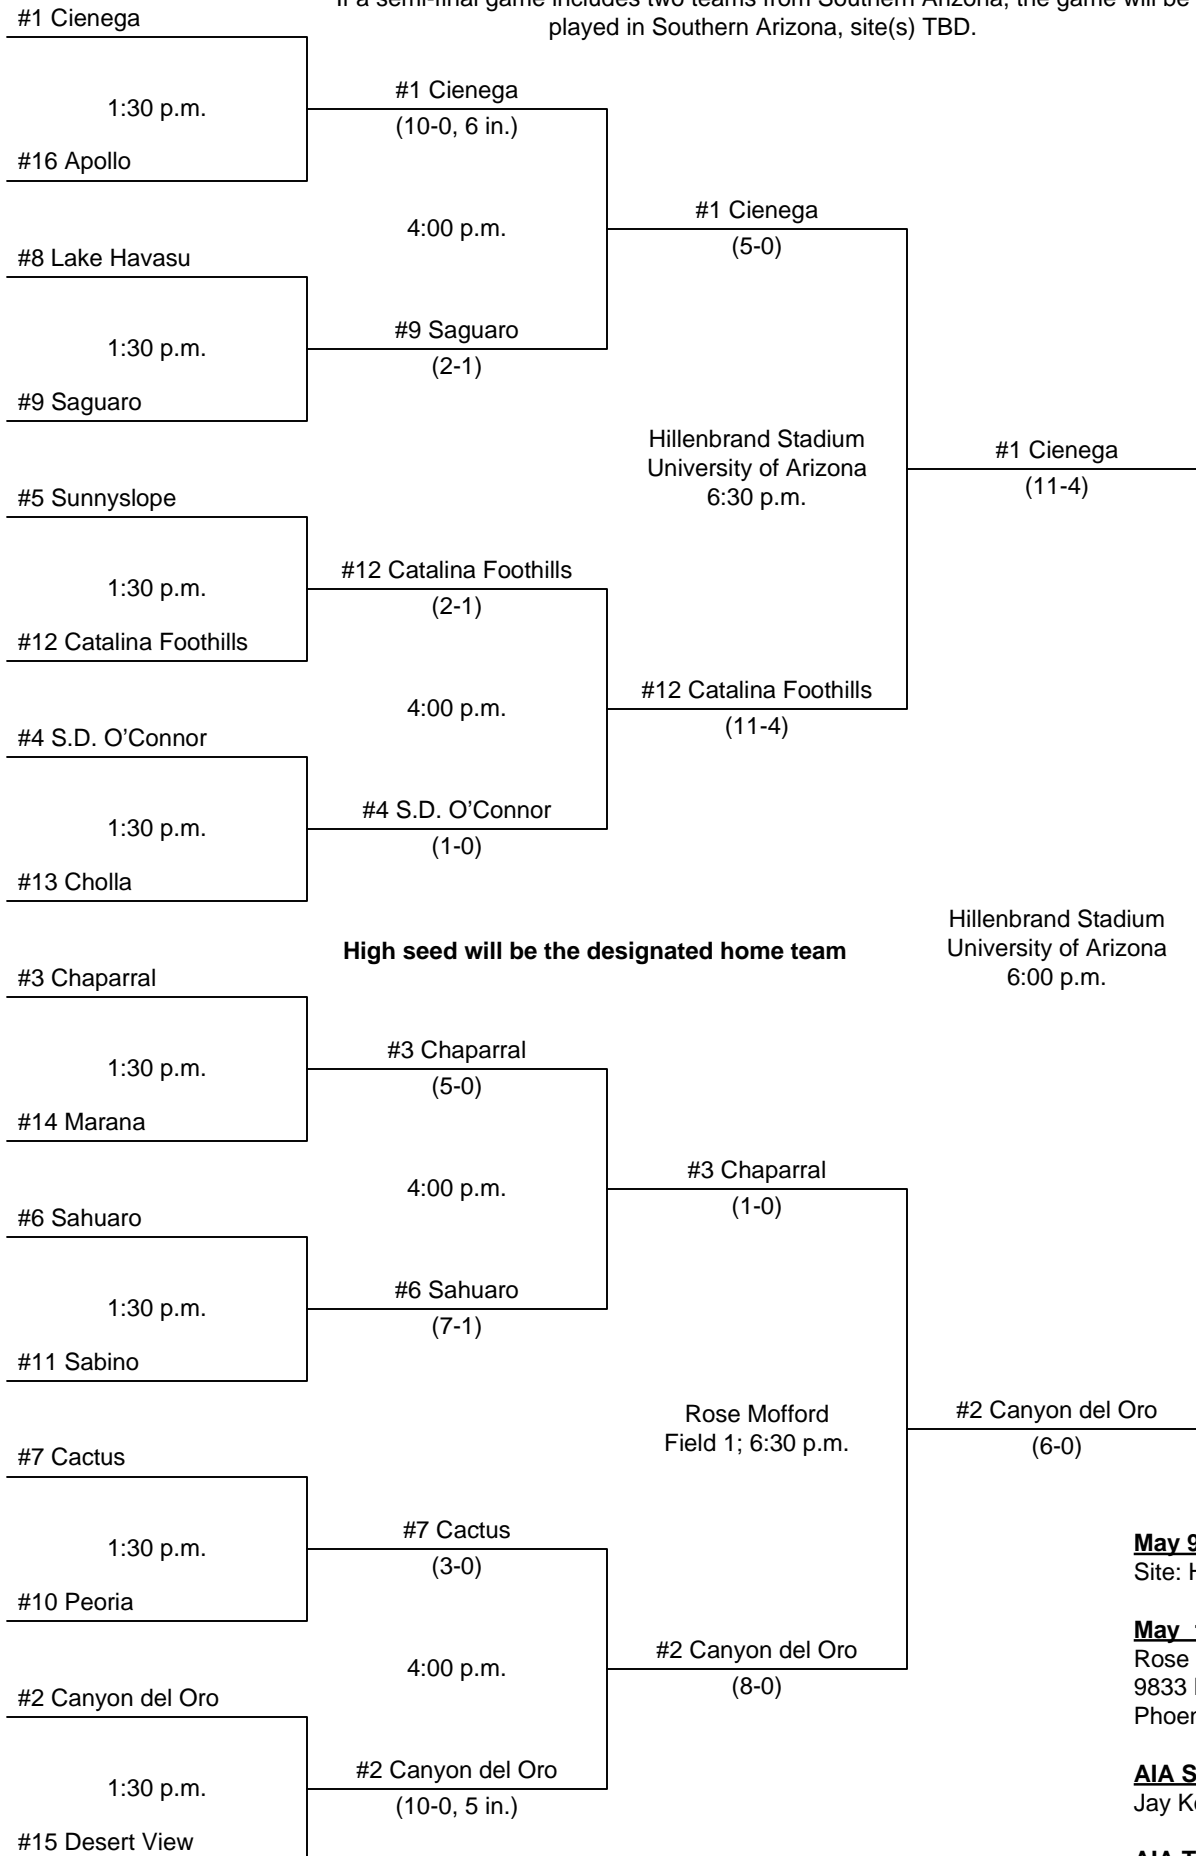

Saturday
05/09/09

Tuesday
05/12/09

Thursday
05/14/09

Saturday
05/16/09

Updated: 05/16/09: bb
Prior Update: 05/14/09: bb
Posted: 03/11/09: bb

If a semi-final game includes two teams from Southern Arizona, the game will be played in Southern Arizona, site(s) TBD.

2009 AIA 4A Div. I State Softball

#2 Canyon del Oro
(4-0)

Arizona Interscholastic Association, Inc.

State Champion

May 9 & 12, 2009
Site: High Seed

May 14 & 16, 2009
Rose Mofford Softball Complex
9833 N. 25th Ave
Phoenix, AZ 85021

AIA Site Directors:
Jay Kopas & Brian Duguid

AIA Tournament Coordinator:
Dean Visser; 602-385-3821