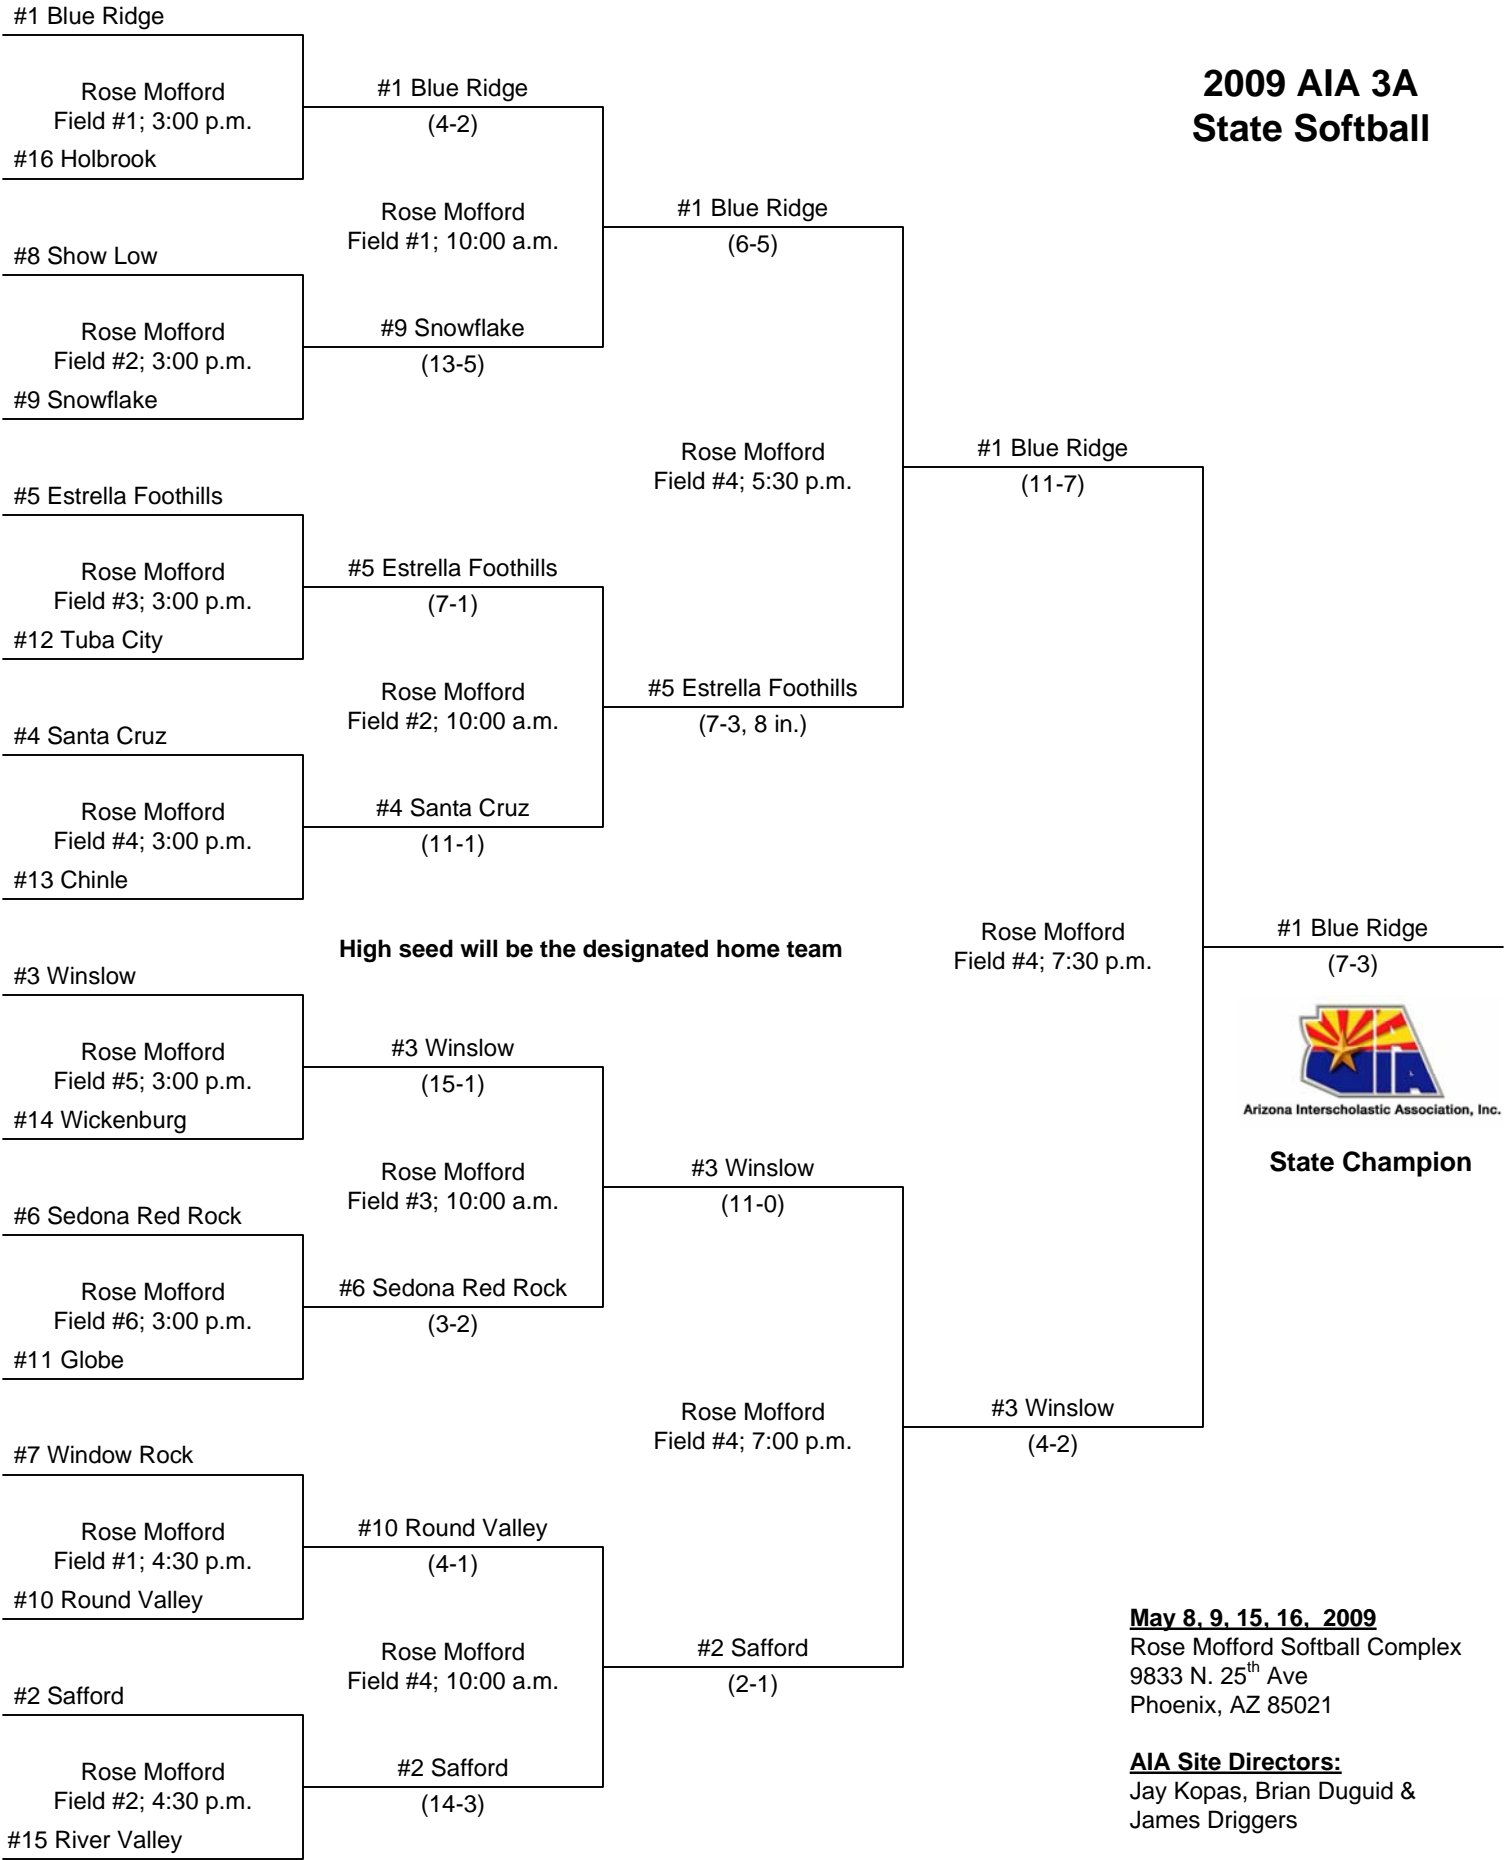

Friday
05/08/09

Saturday
05/09/09

Friday
05/15/09

Saturday
05/16/09

Updated: 05/16/09: bb
Prior Update: 05/15/09: bb
Posted: 03/24/09: mb

2009 AIA 3A State Softball

May 8, 9, 15, 16, 2009
Rose Mofford Softball Complex
9833 N. 25th Ave
Phoenix, AZ 85021

AIA Site Directors:
Jay Kopas, Brian Duguid &
James Driggers

AIA Tournament Coordinator:
Dean Visser; 602-385-3821