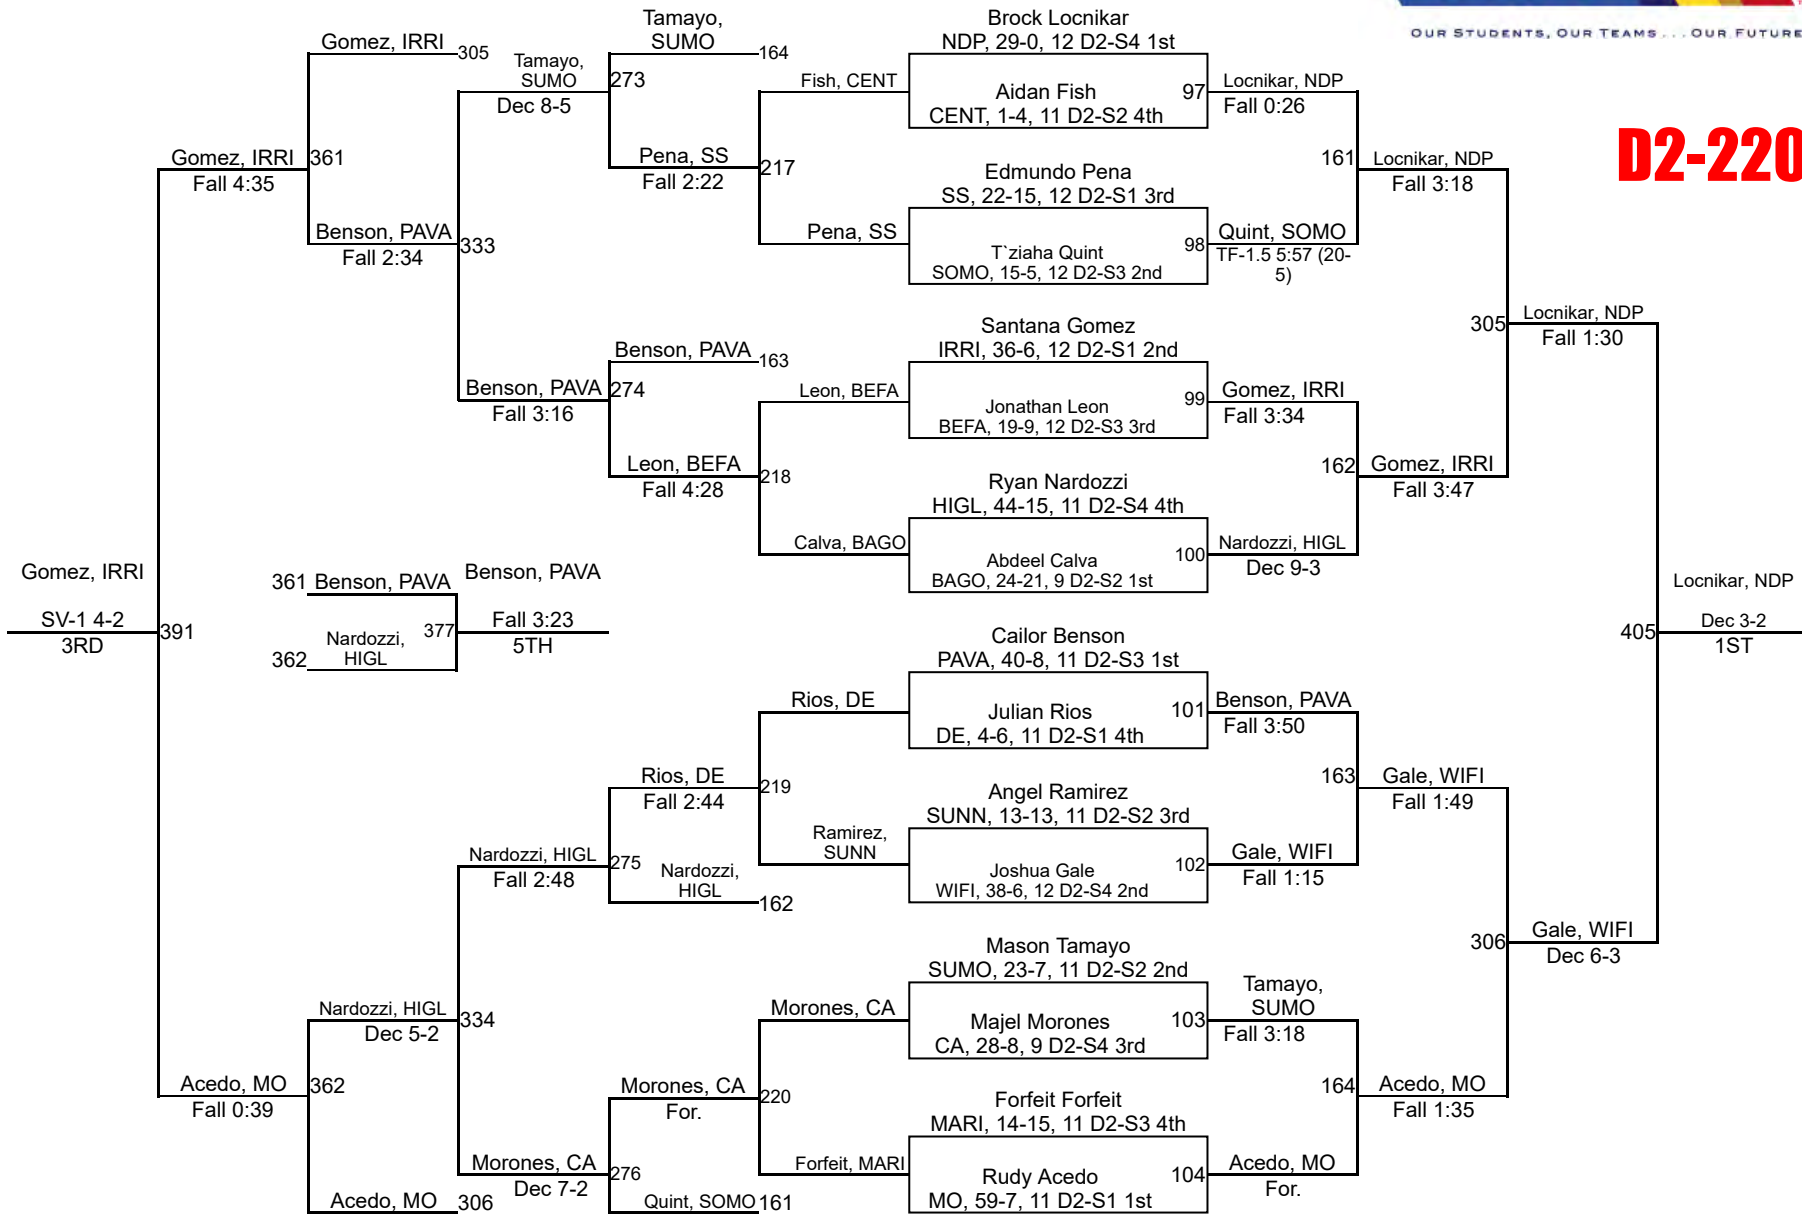

AIA State Championships

D2-220