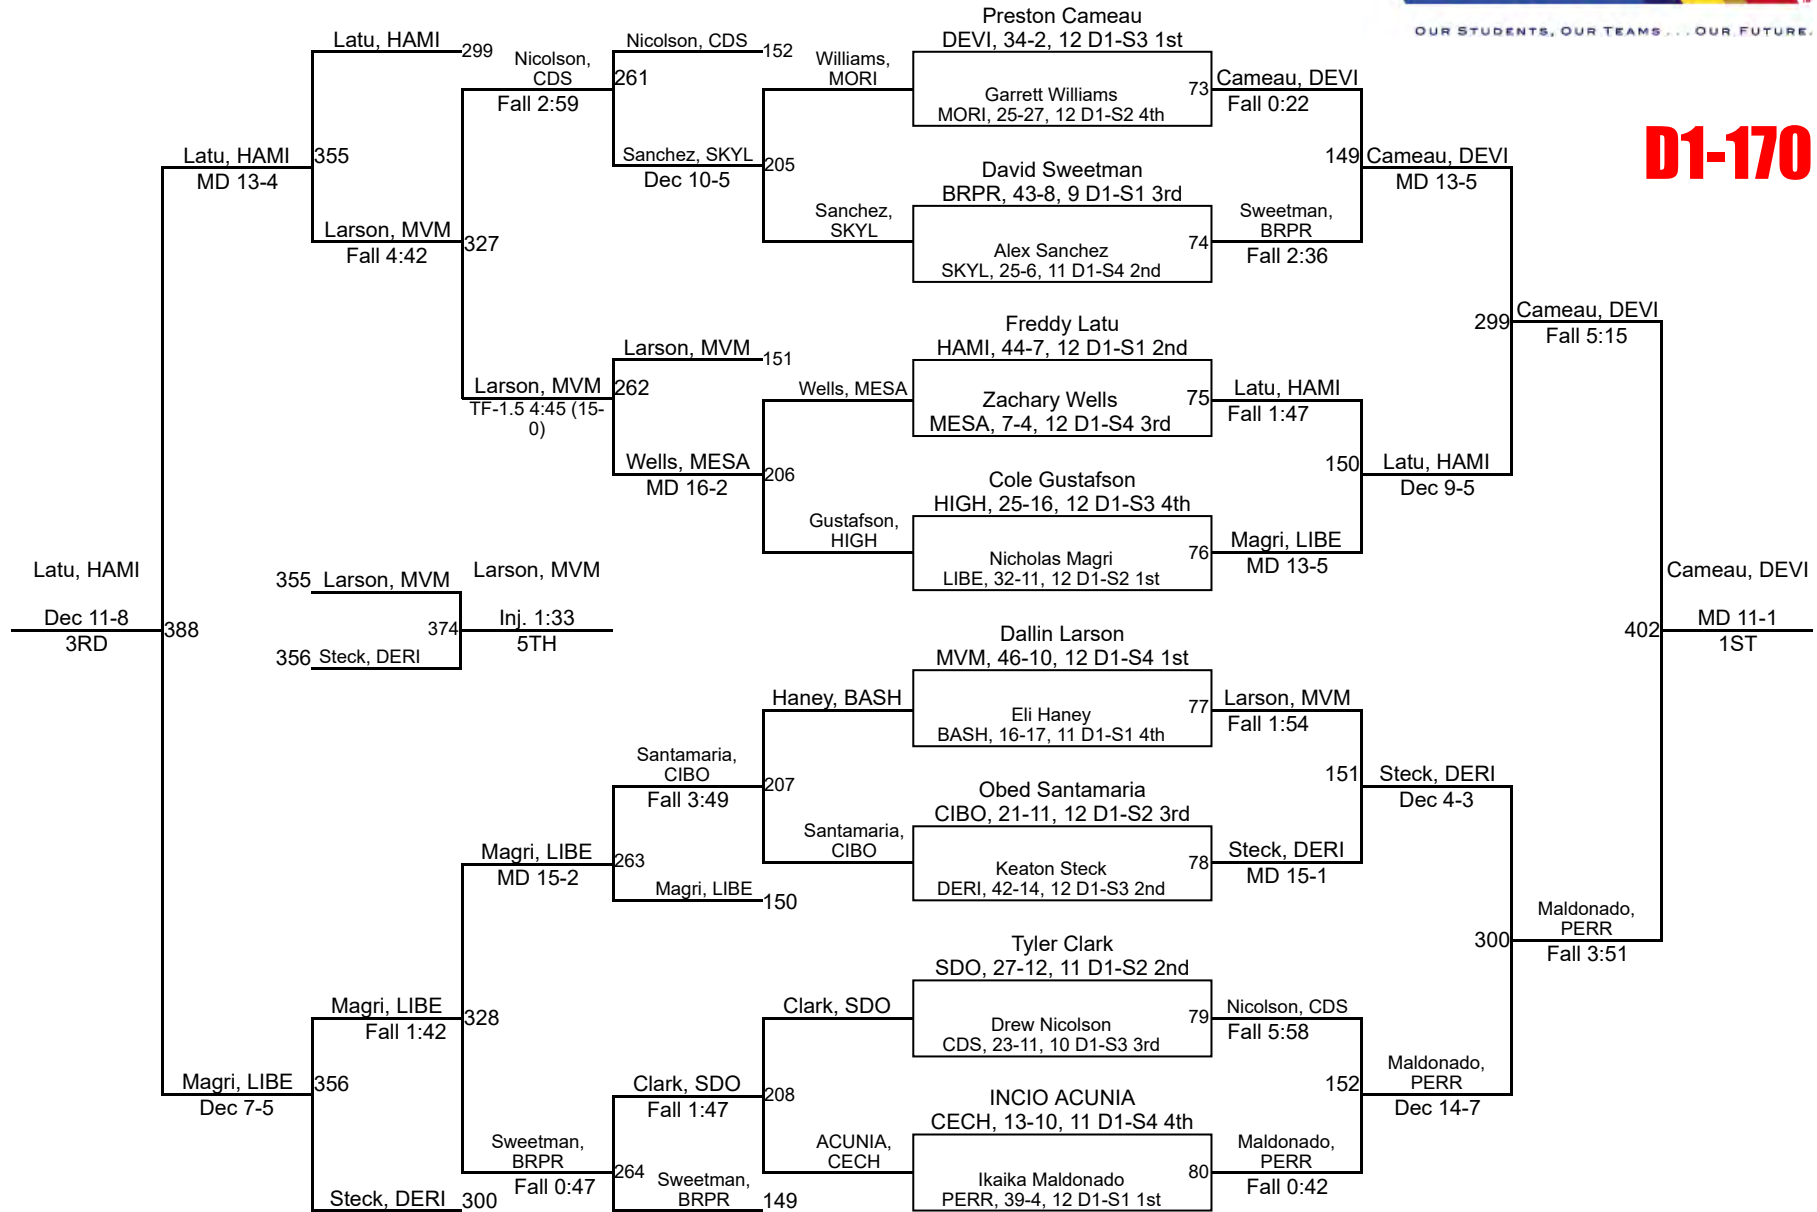

AIA State Championships