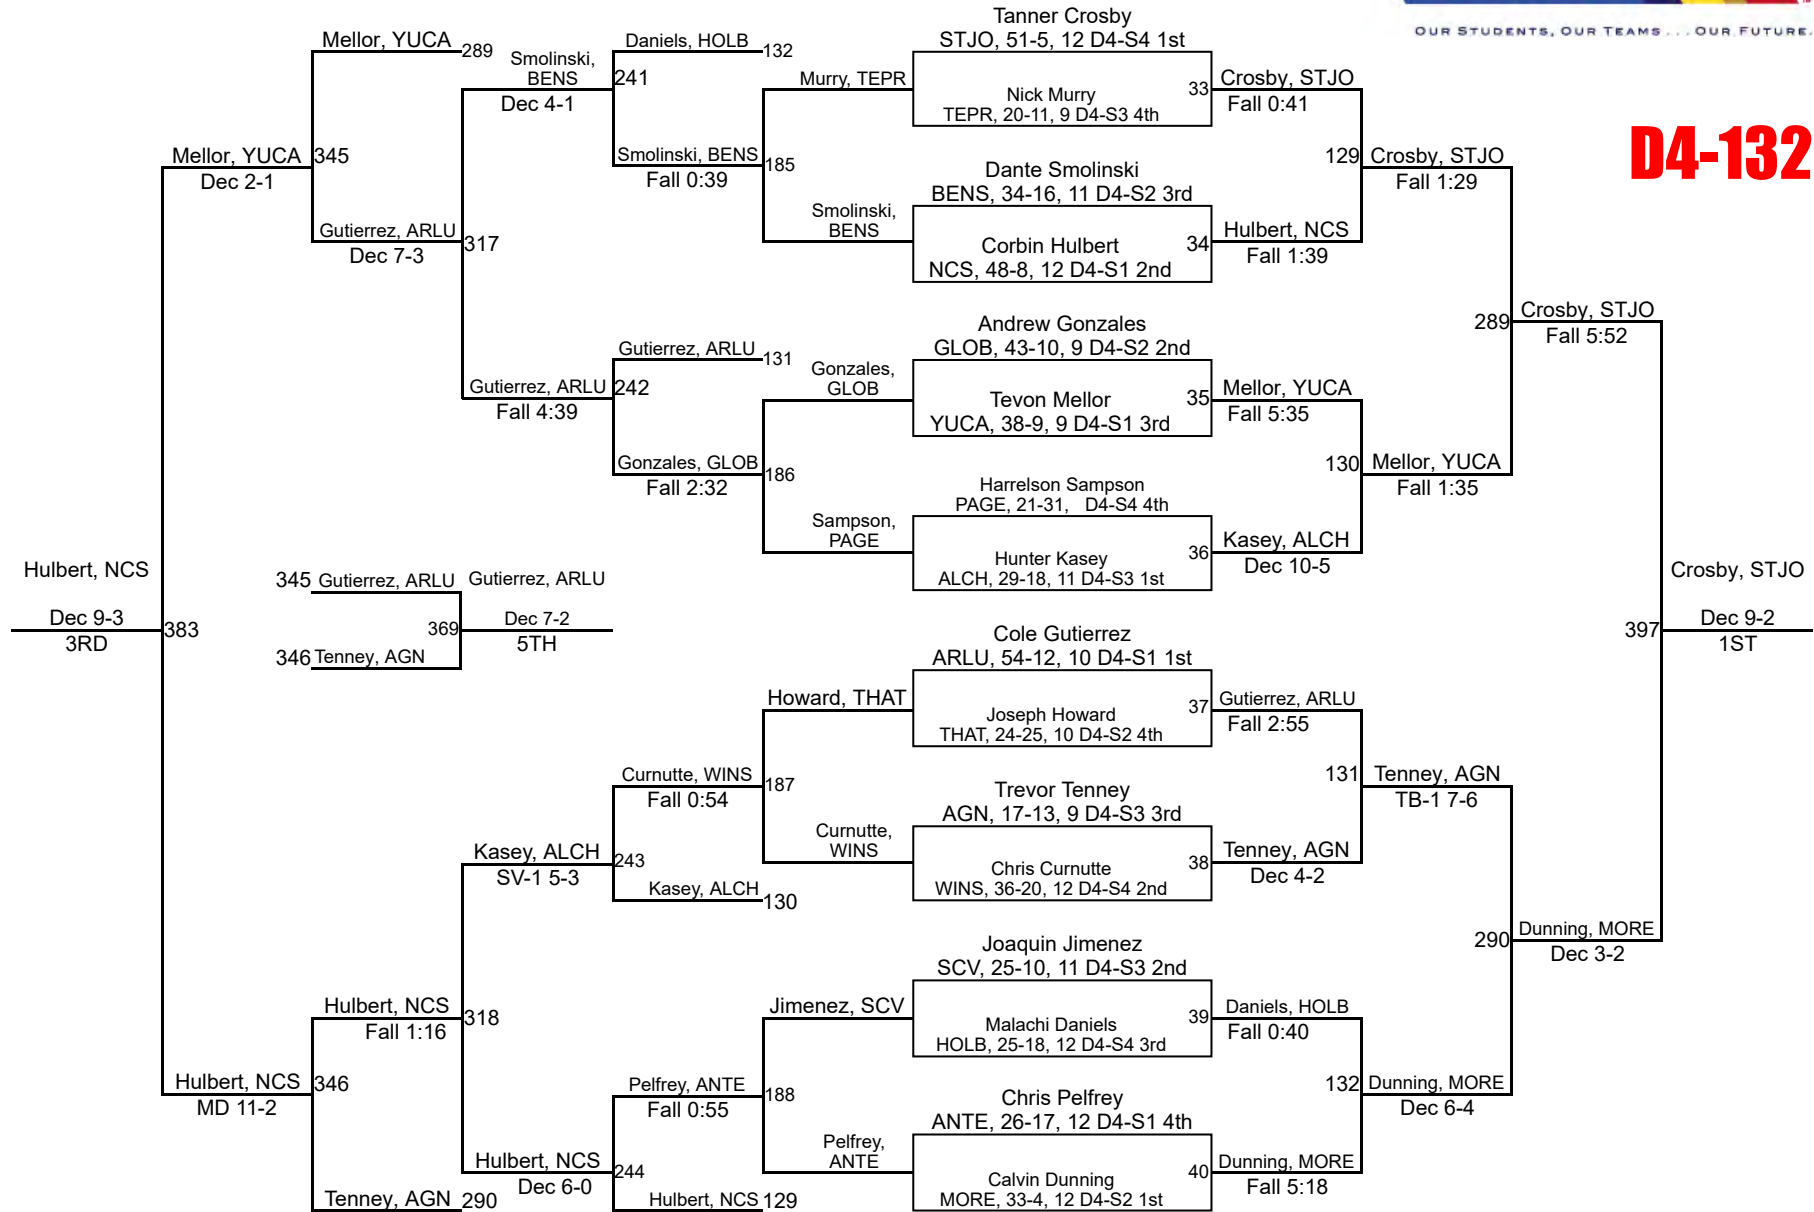

AIA State Championships