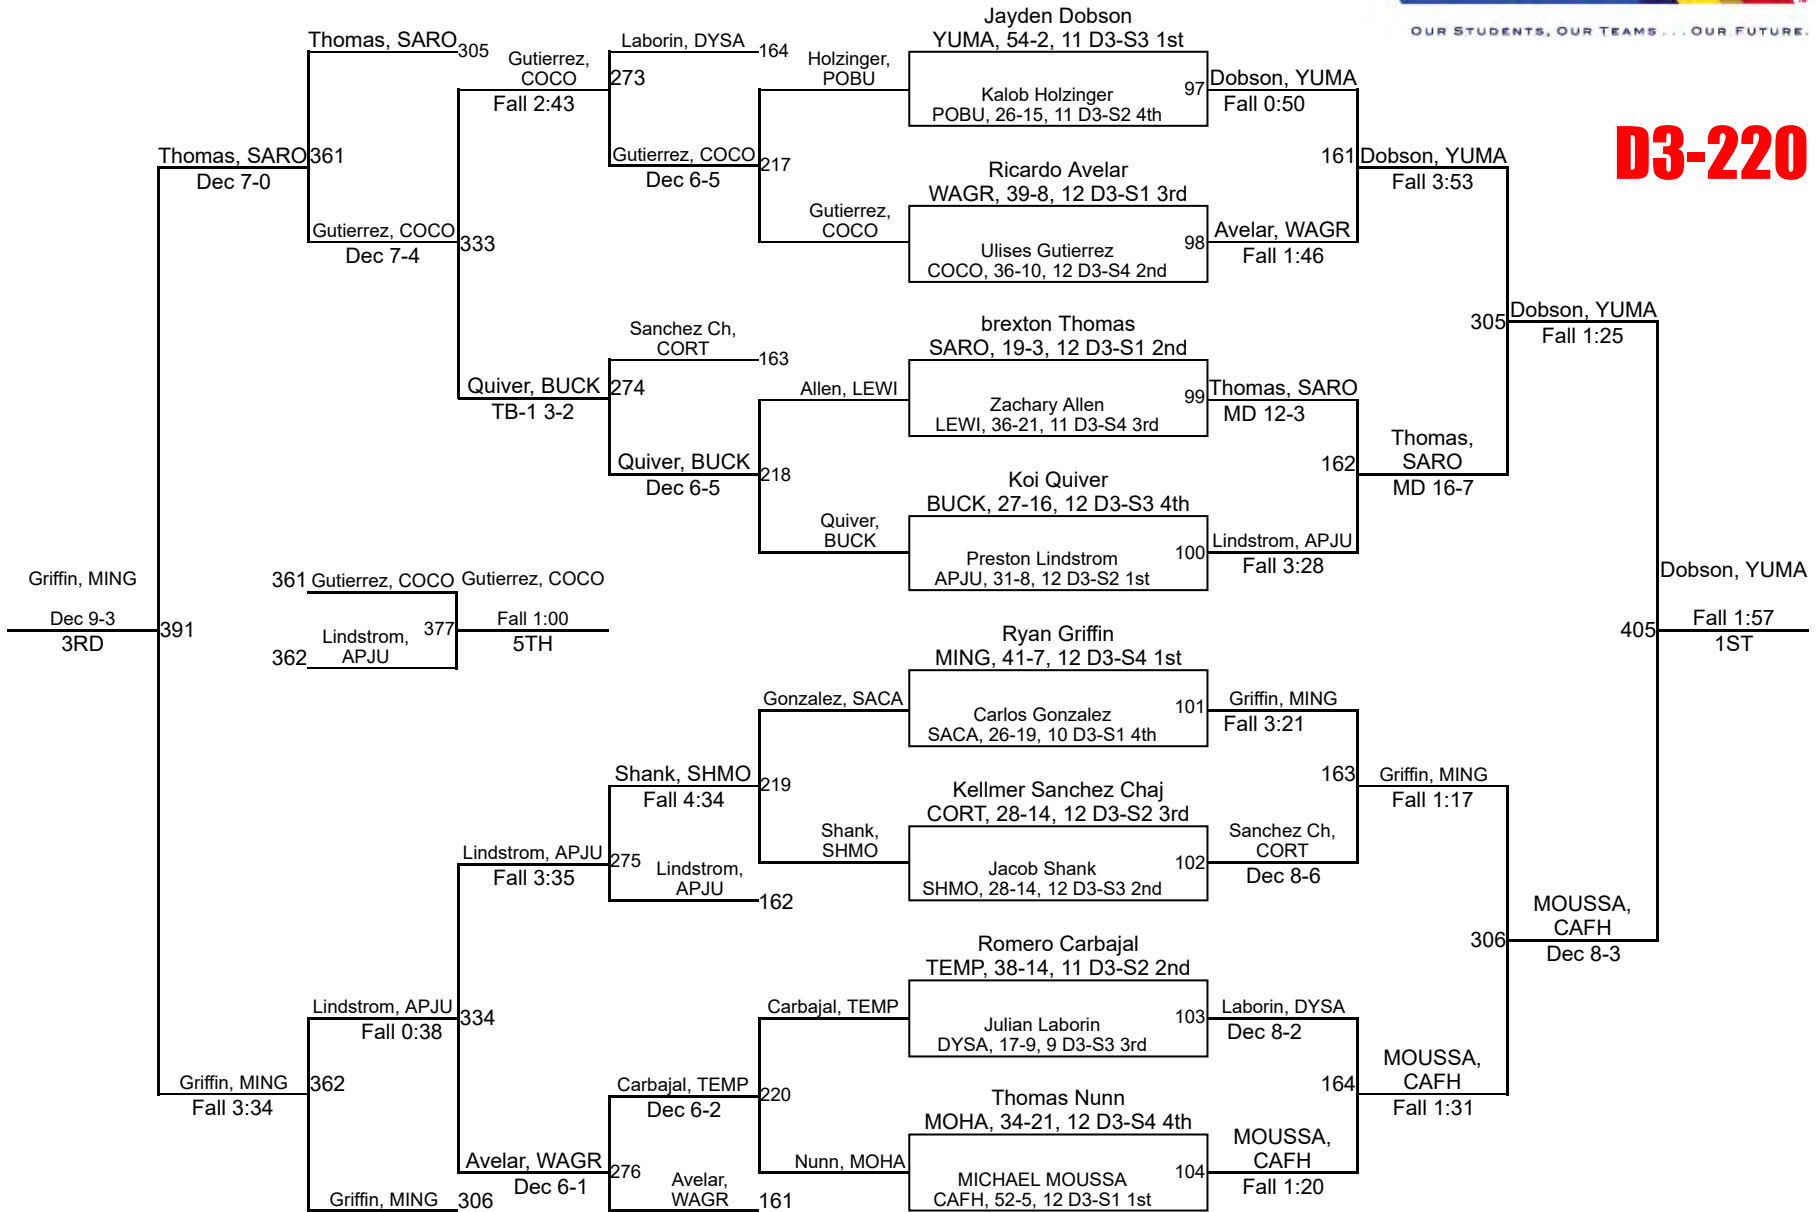

AIA State Championships

D3-152

AIA State Championships

D3-160

AIA State Championships

AIA State Championships

D3-220

Team Scores