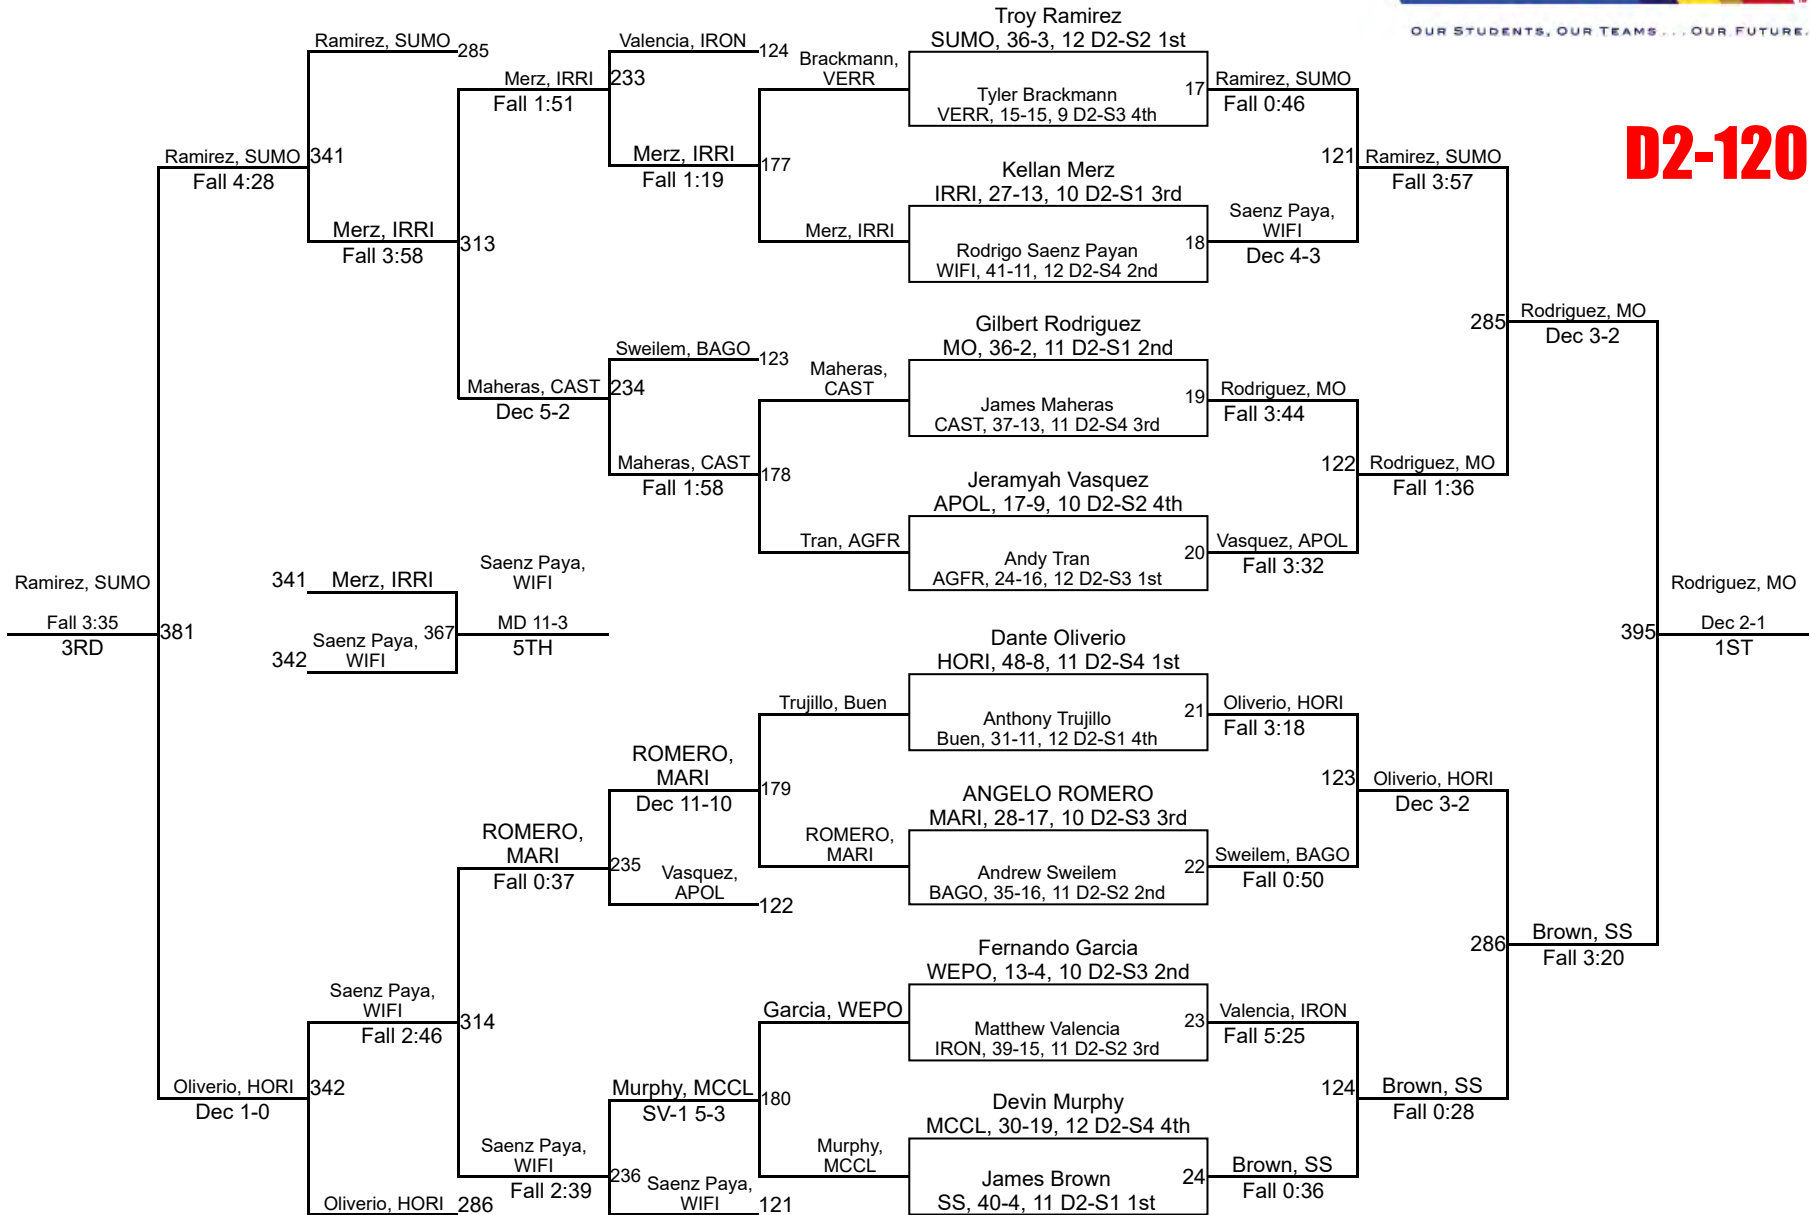

AIA State Championships

D2-120