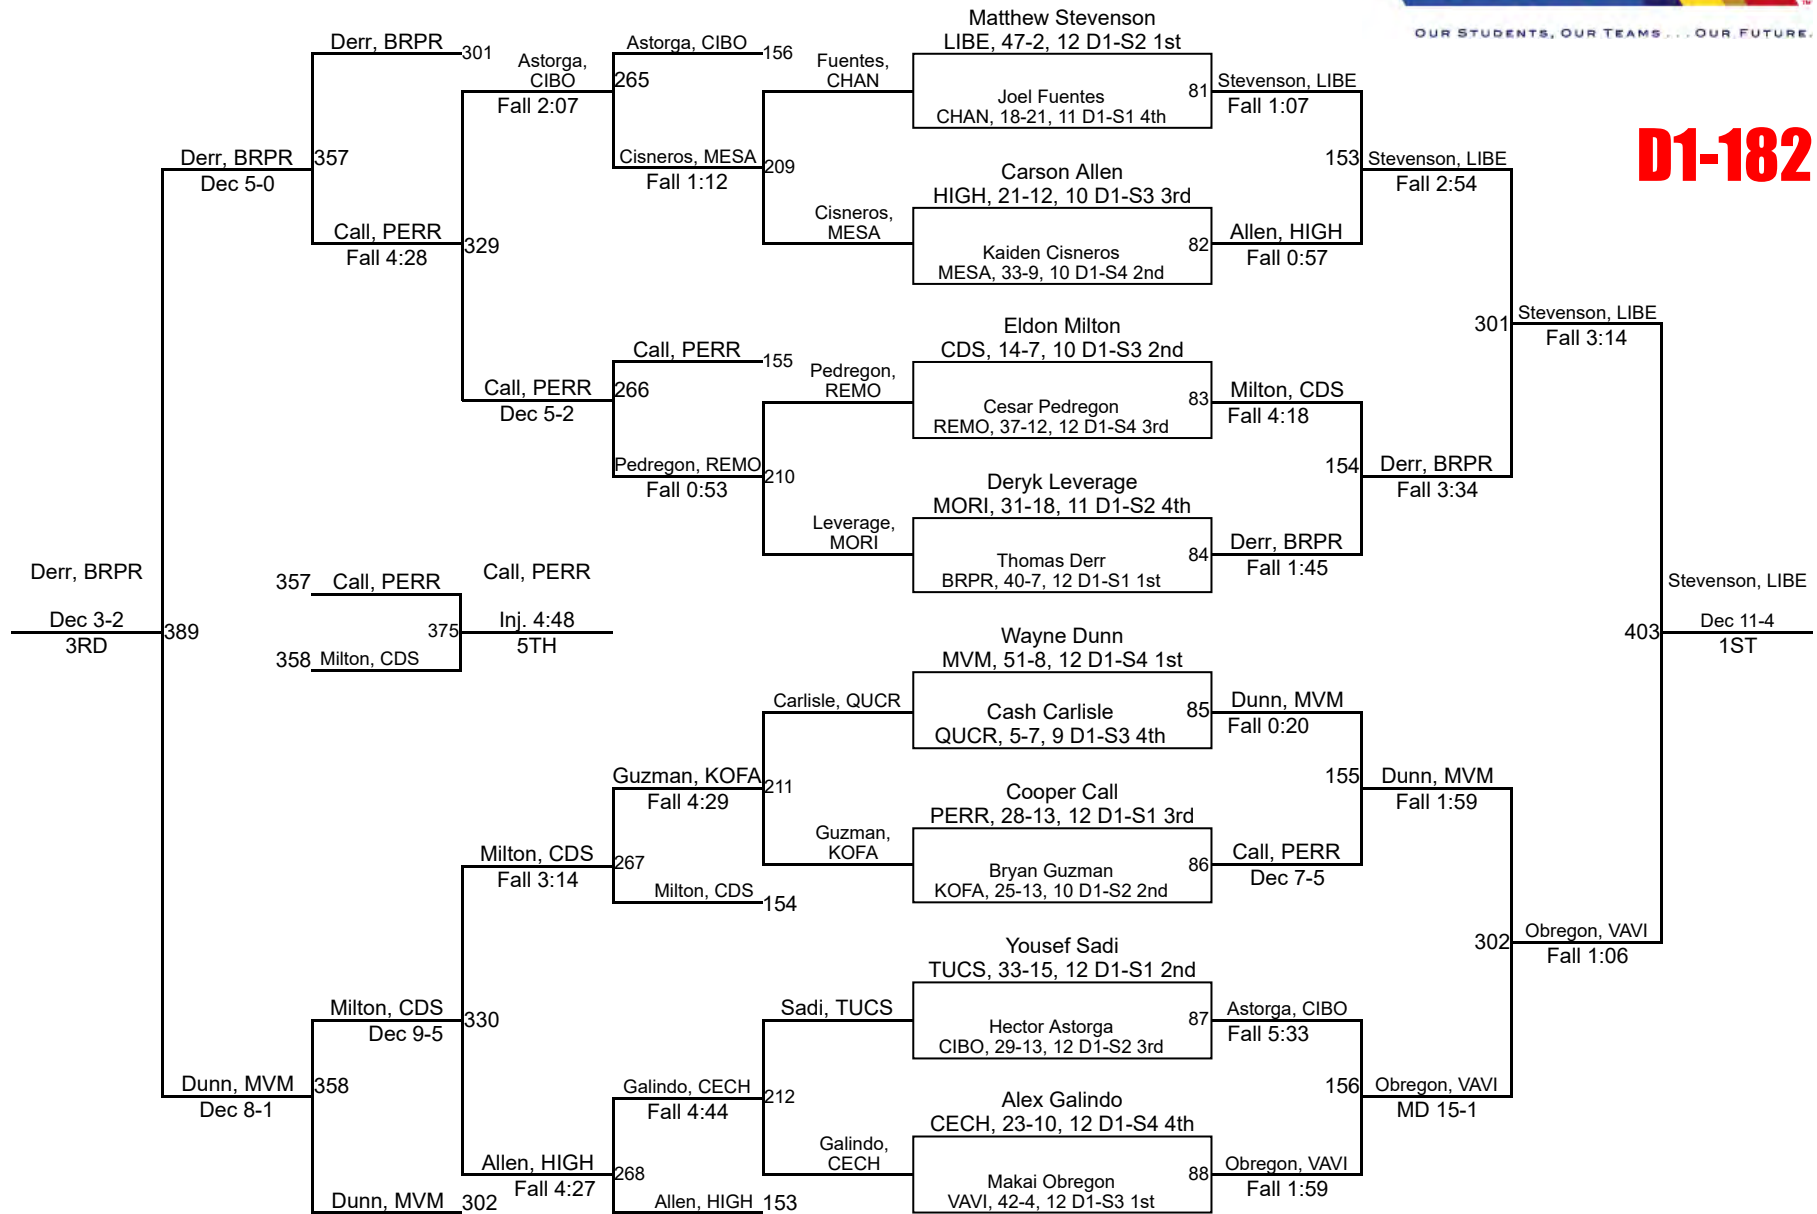

AIA State Championships