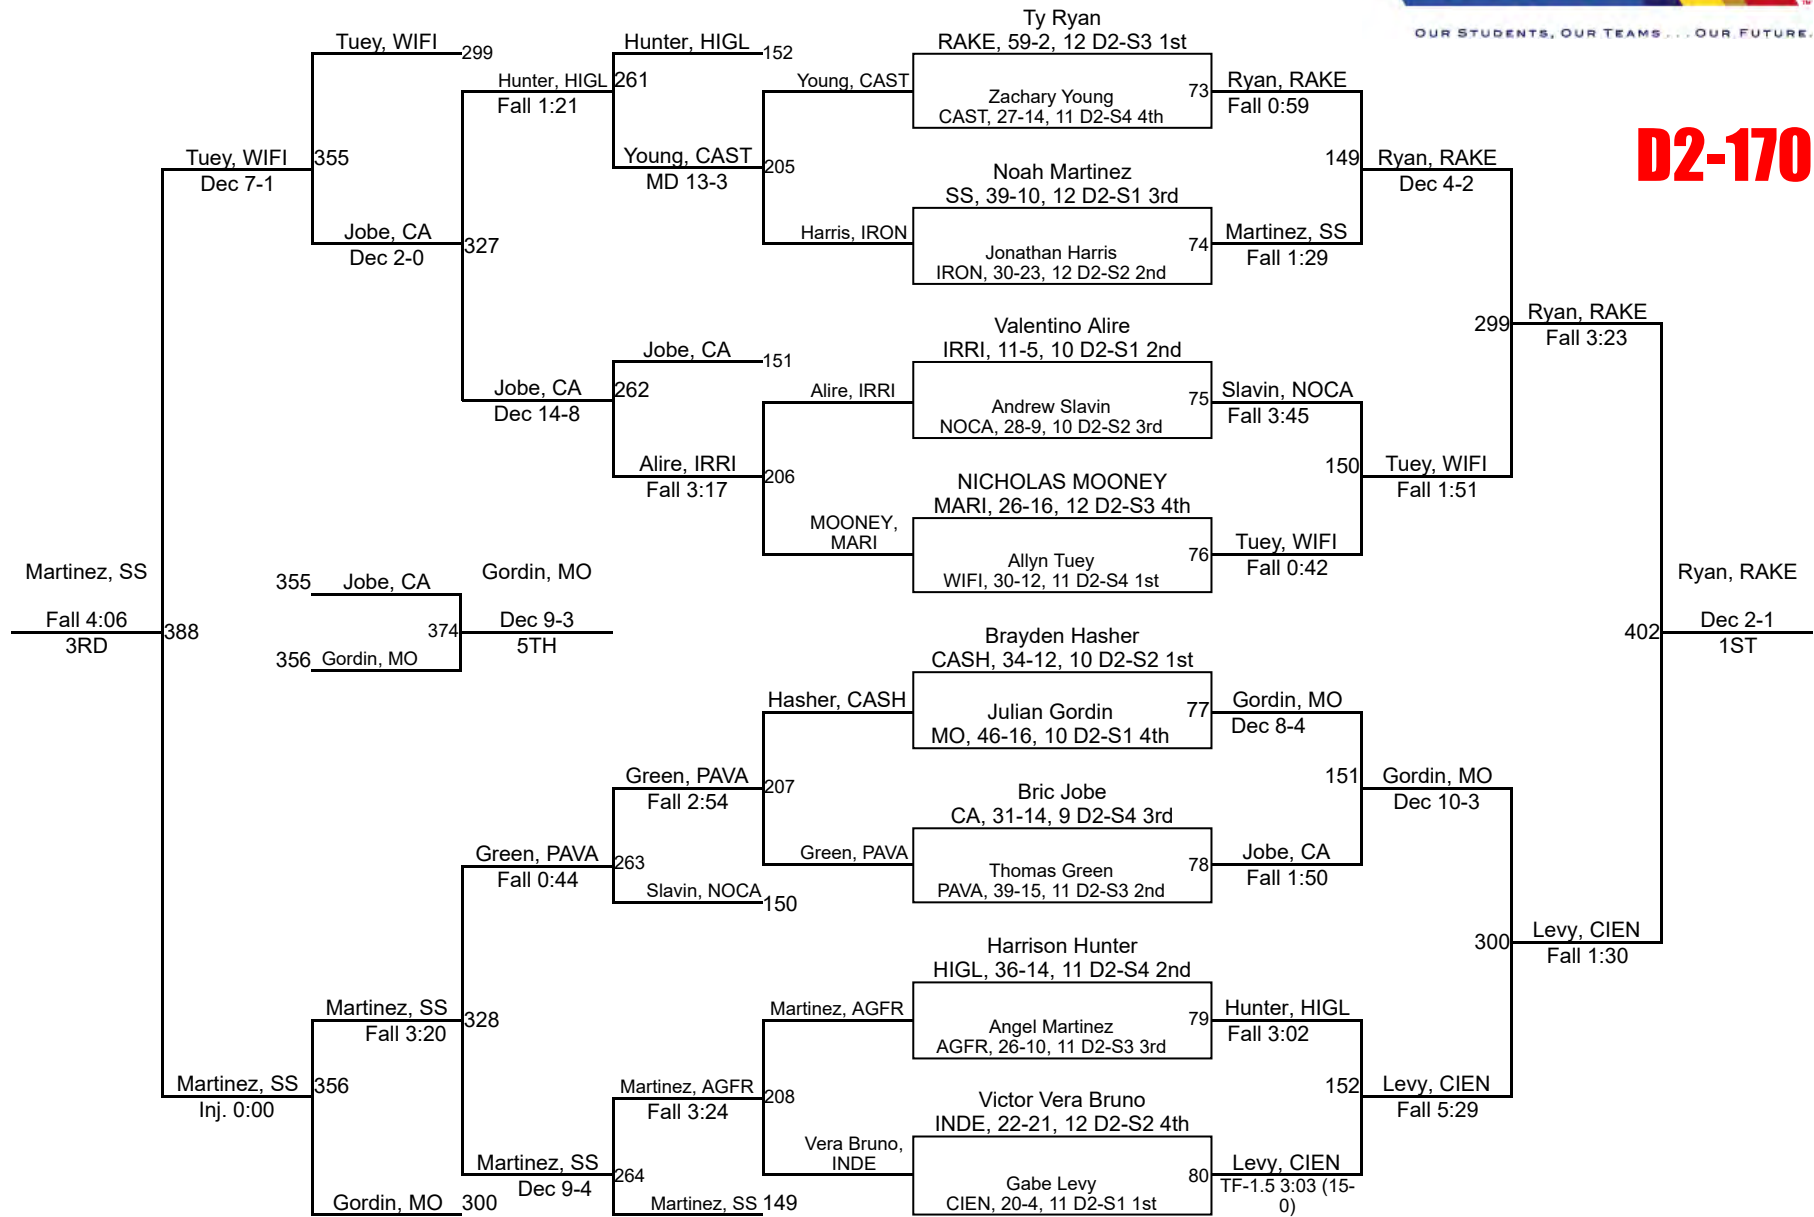

AIA State Championships