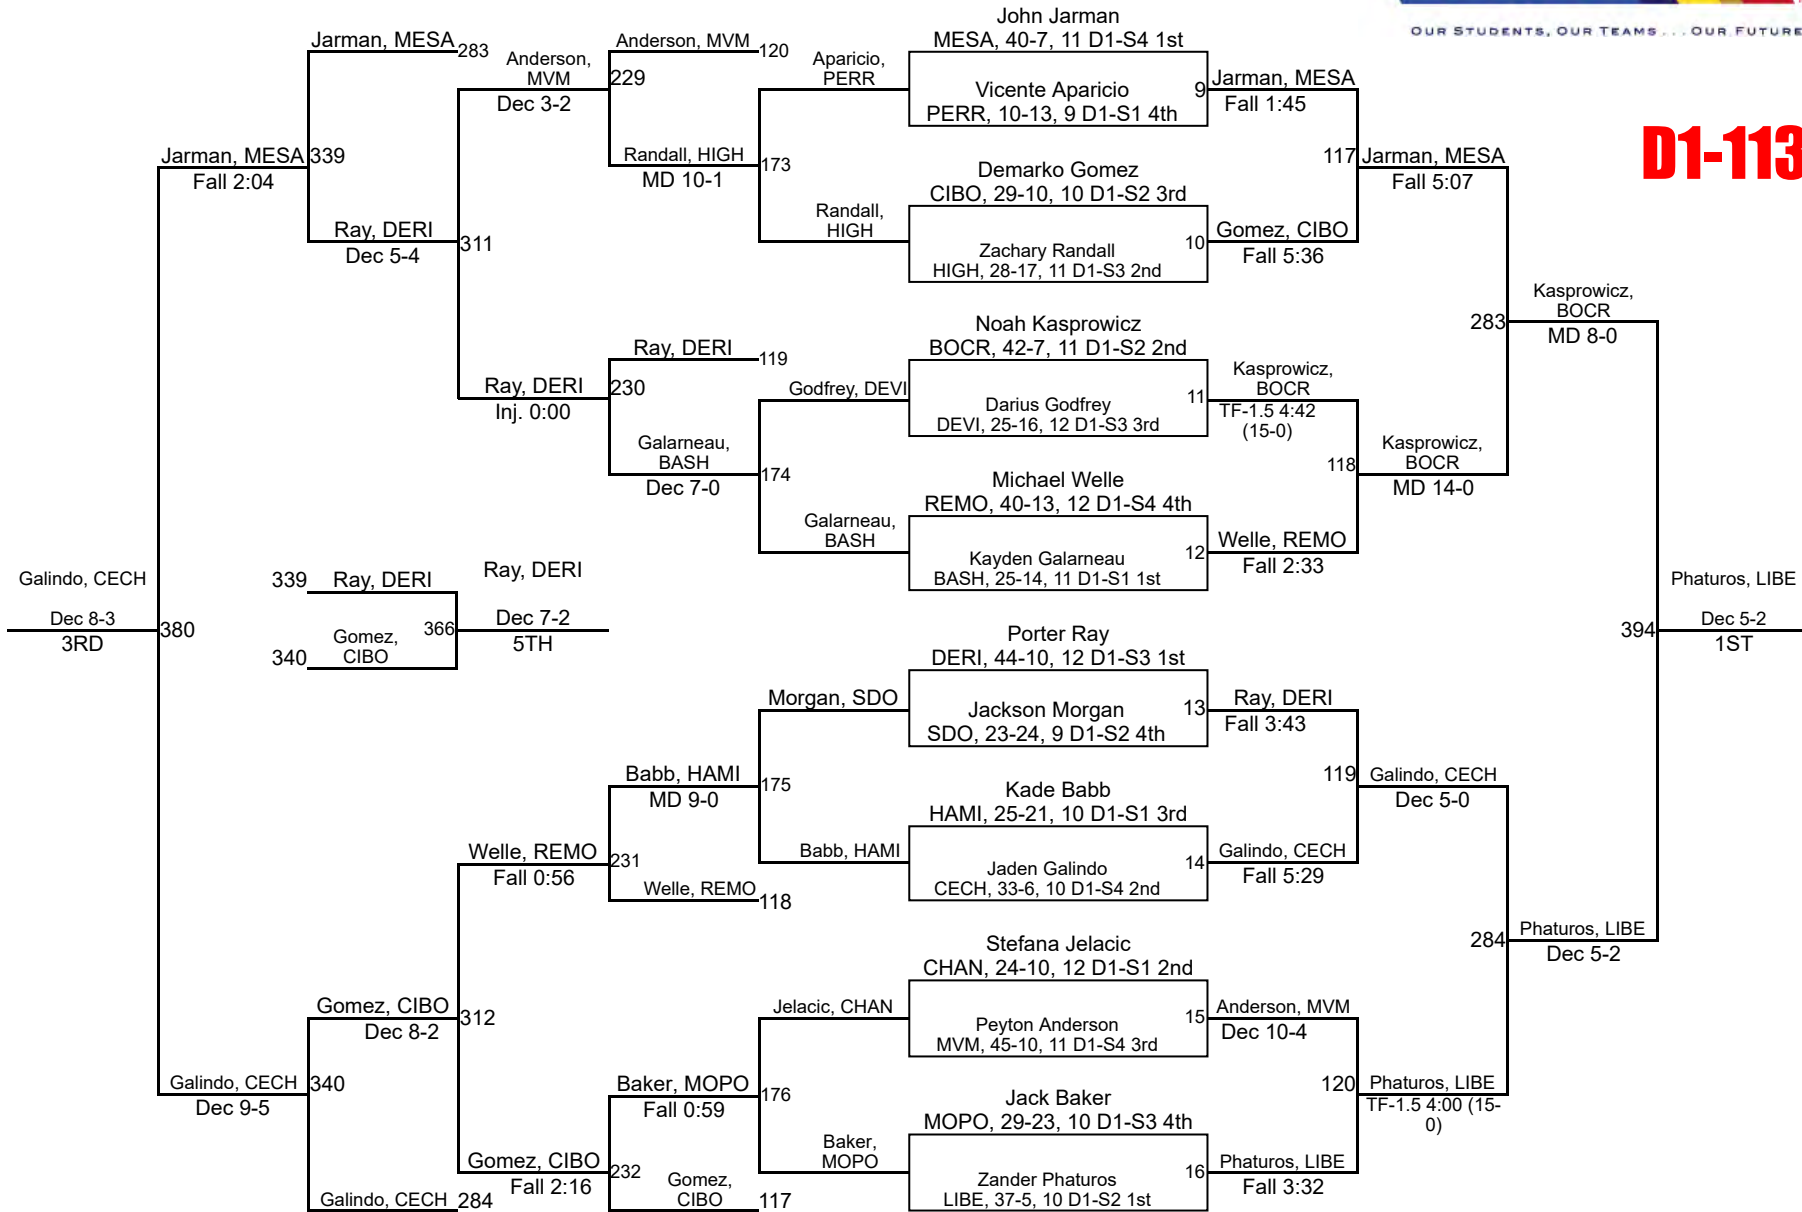

AIA State Championships

D1-113