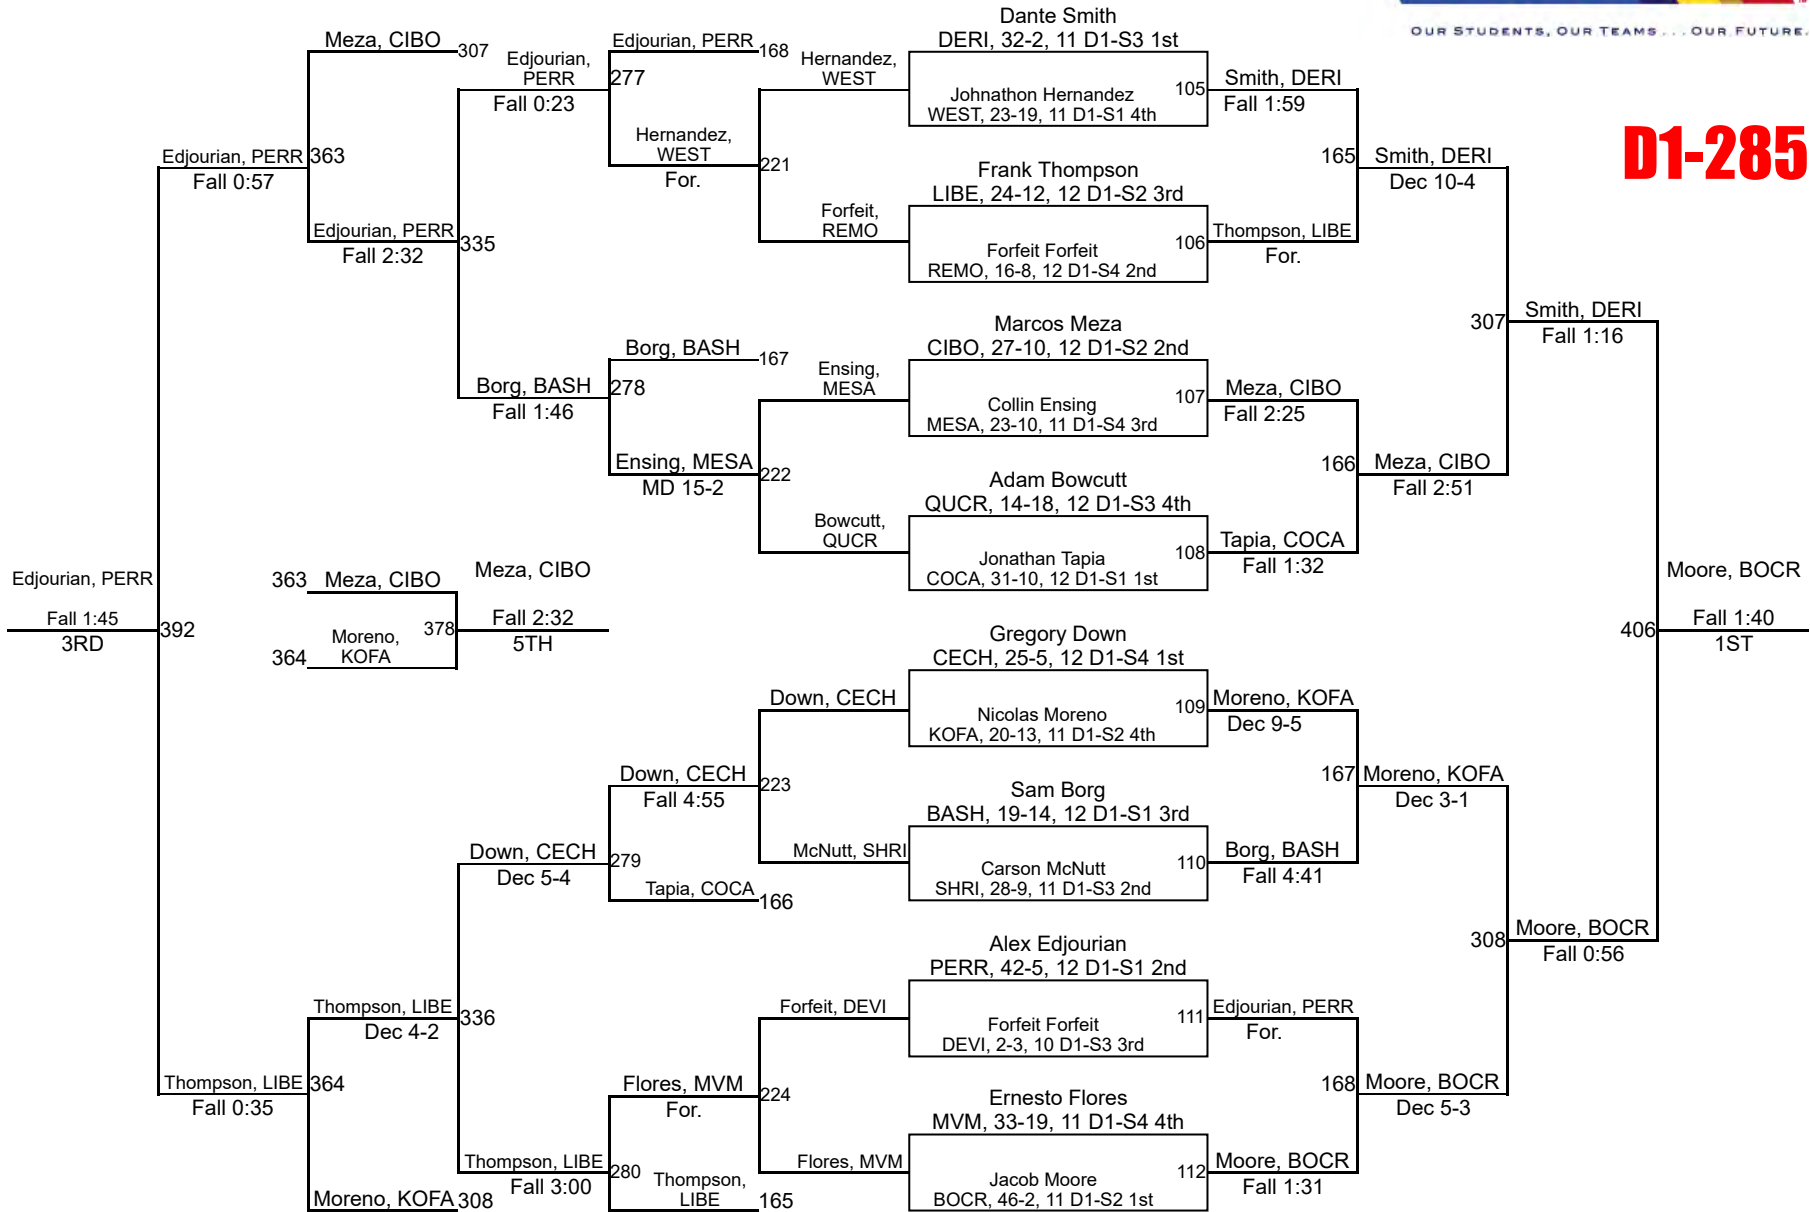

D1-285

Team Scores

Printed on 02/14/2020 11:12 p.m.

D2 Team Scores		
1	Sunnyside	277.5
2	Mountain View Marana	176.0
3	Ironwood Ridge	158.5
4	Higley	117.0
5	Horizon	112.0
6	Casteel	107.0
7	Cienega	100.5
8	Campo Verde	96.0
9	Williams Field	86.0
10	Raymond Kellis	67.0
11	Ironwood	54.5
12	Apollo	47.0
13	Millennium	41.0
13	Willow Canyon	41.0
15	Desert Mountain	34.0
16	Barry Goldwater	33.0
16	Cactus Shadows	33.0
18	Sunrise Mountain	32.0
19	Paradise Valley	30.0