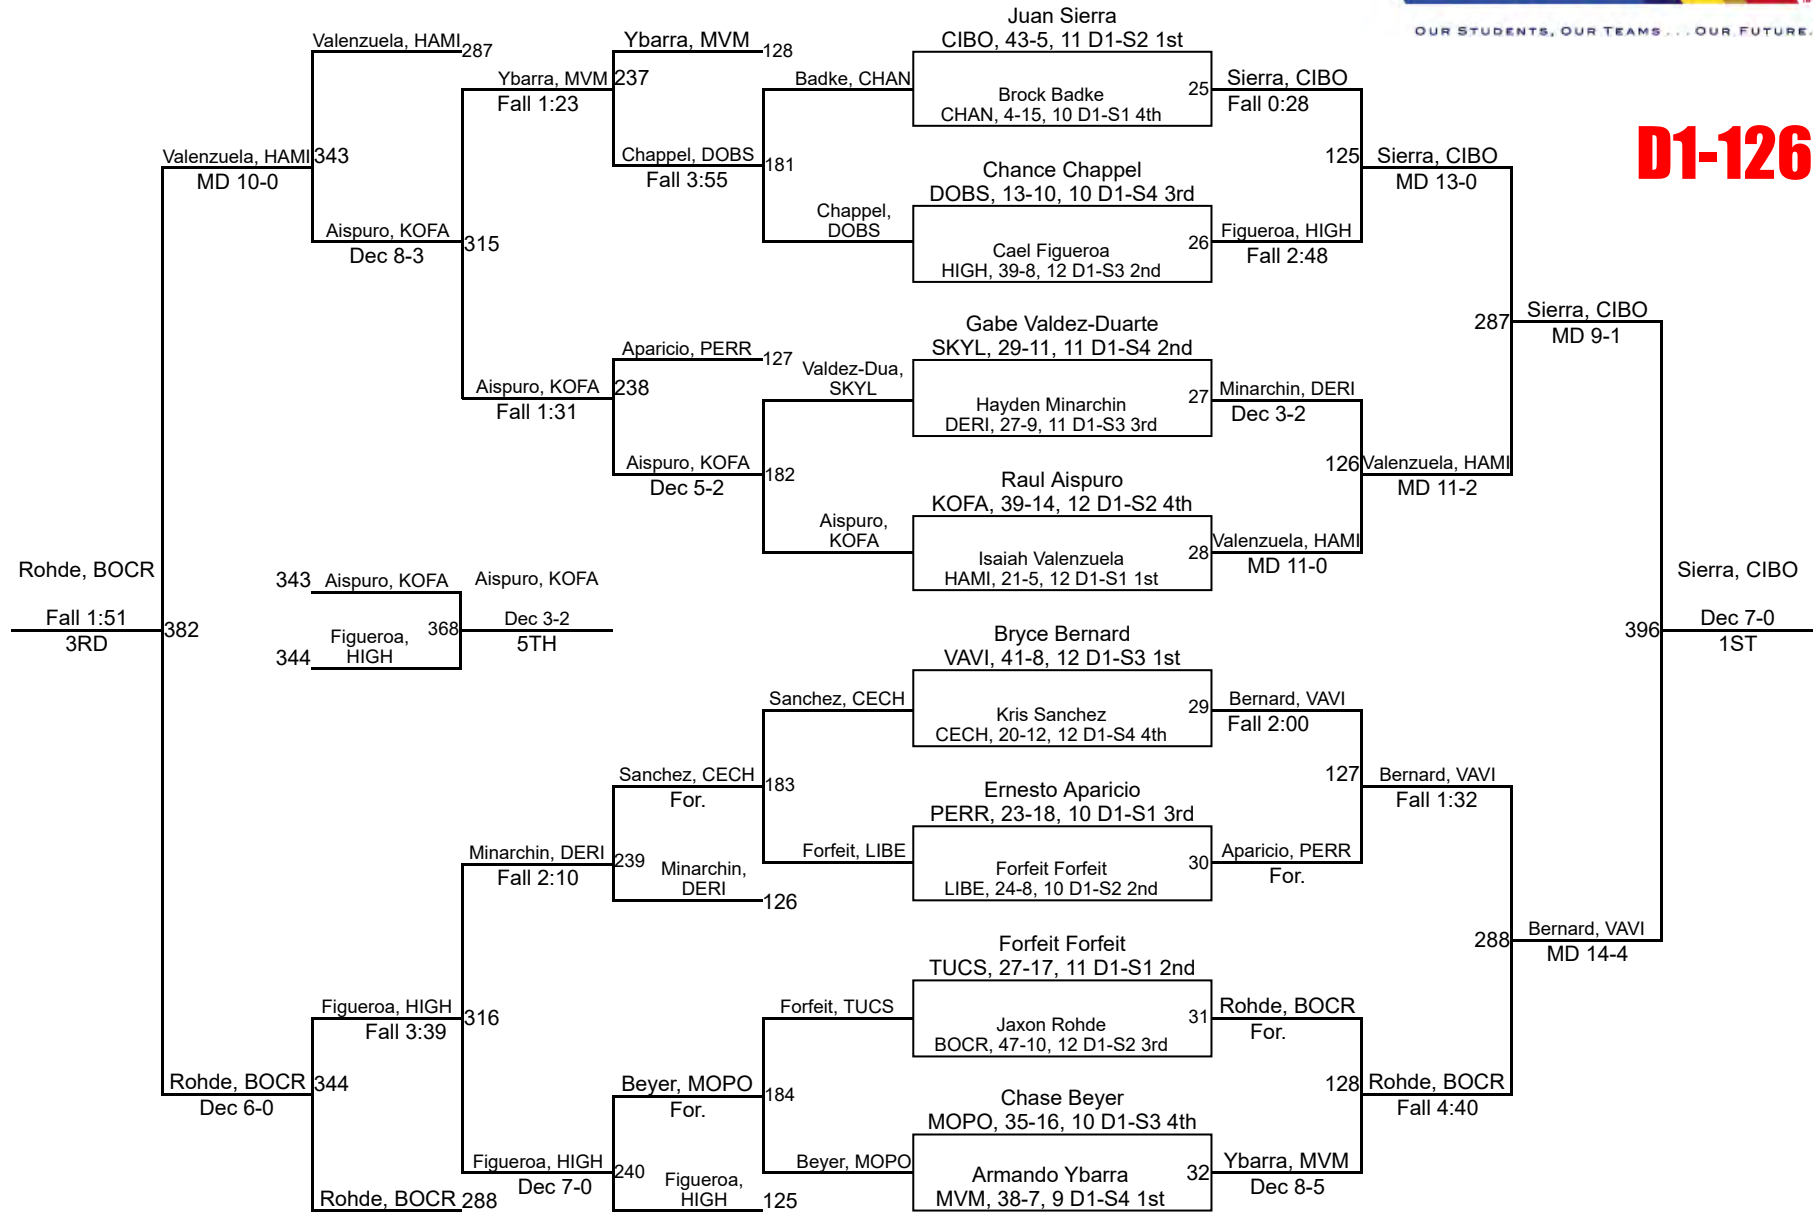

AIA State Championships