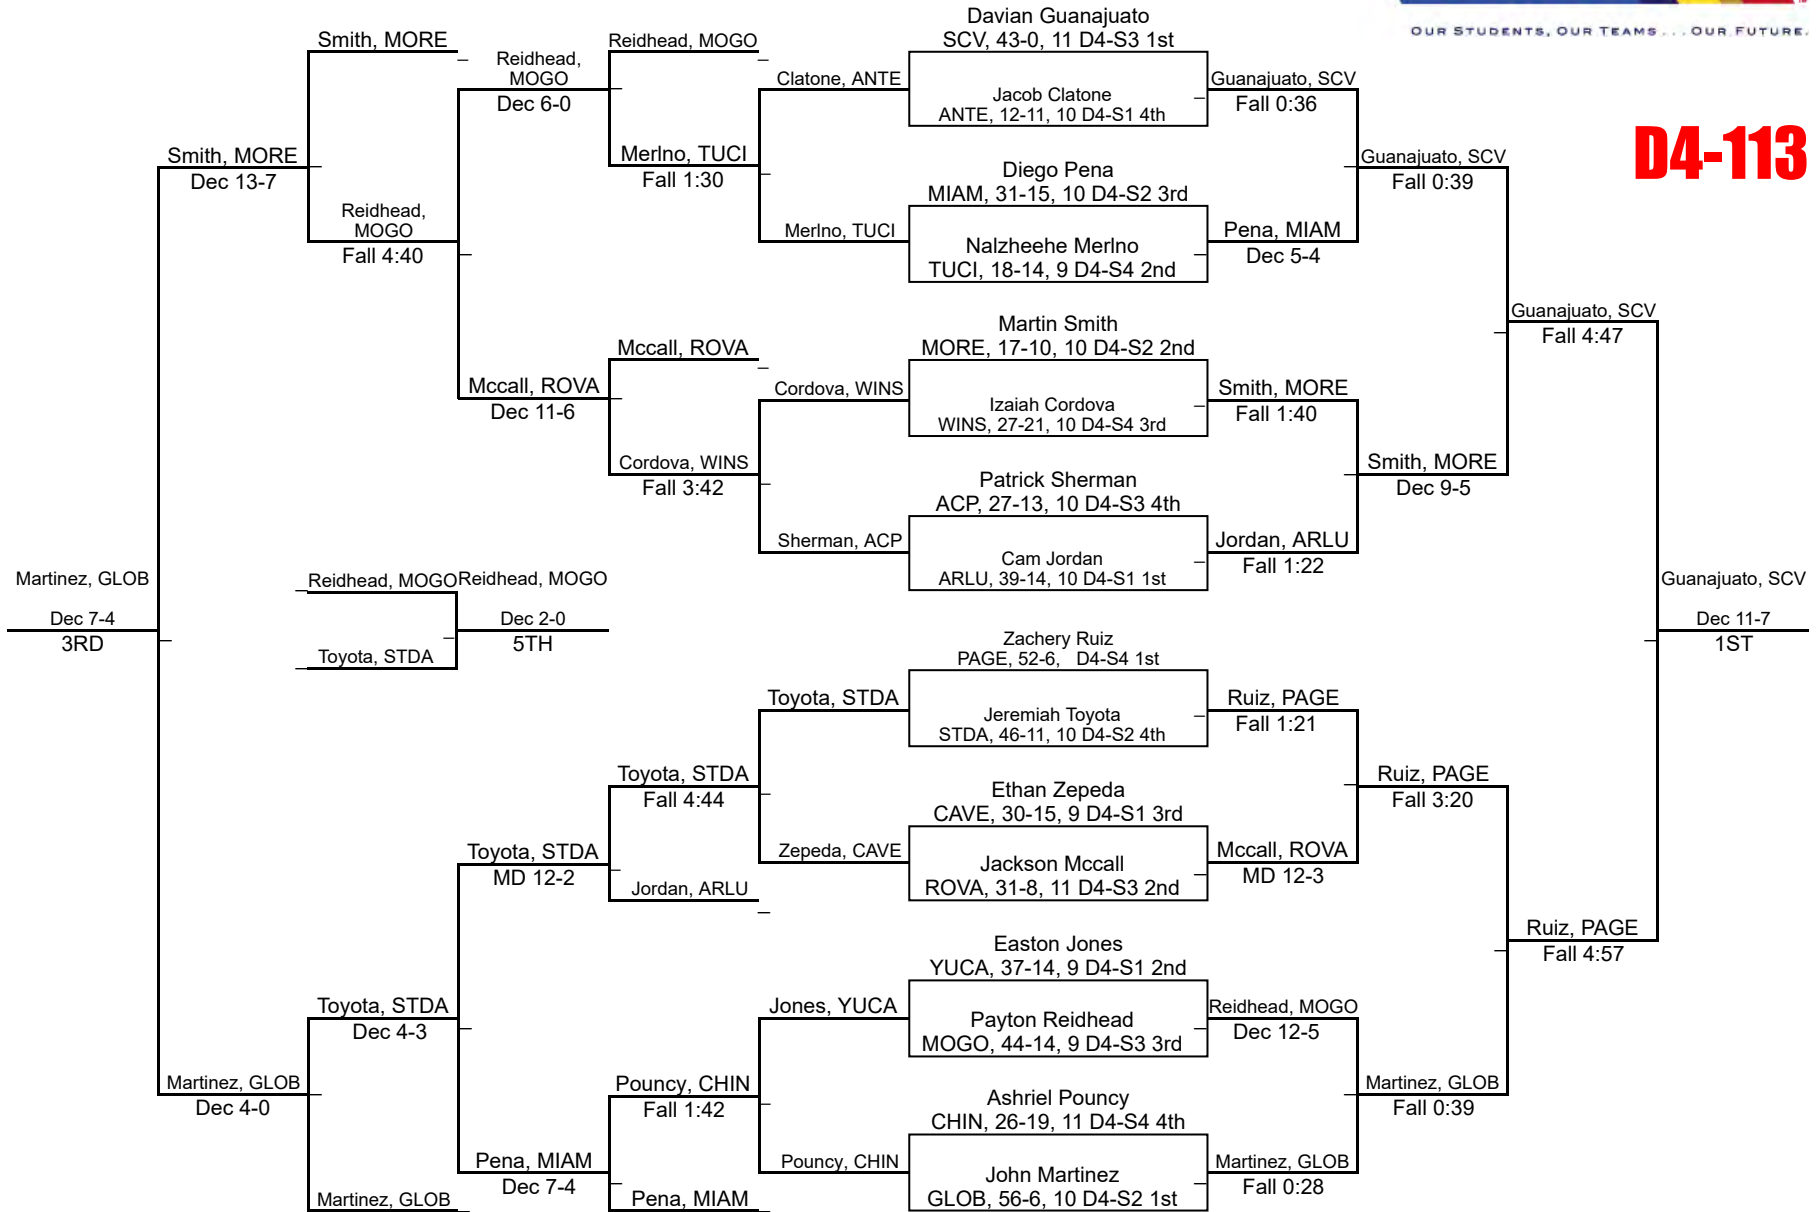

42	San Manuel	1.0
44	Coolidge	0.0
44	Fountain Hills	0.0
44	Mayer	0.0
44	River Valley	0.0
44	Shonto Prep	0.0
44	Tempe Prep	0.0
44	Tombstone	0.0

AIA State Championships

D4-106

AIA State Championships

AIA State Championships