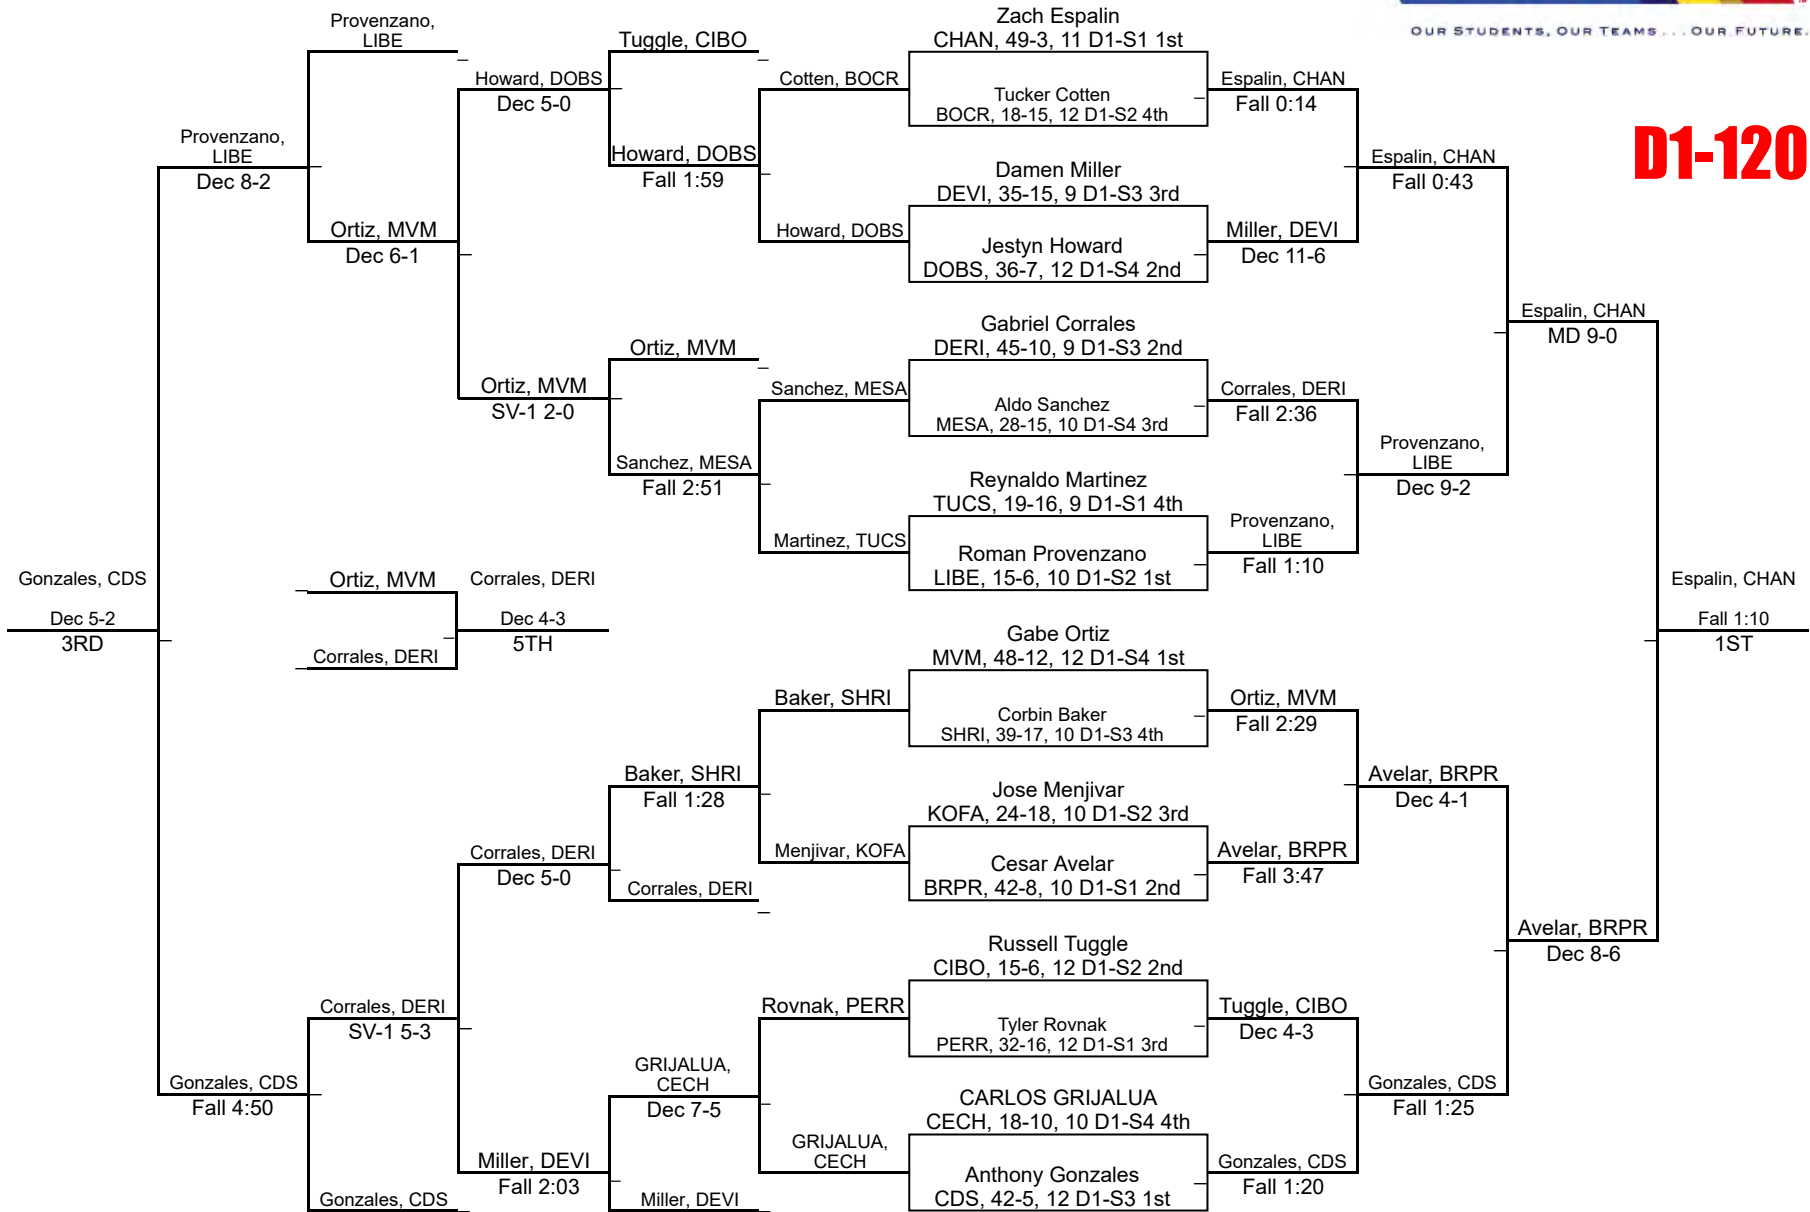

AIA State Championships