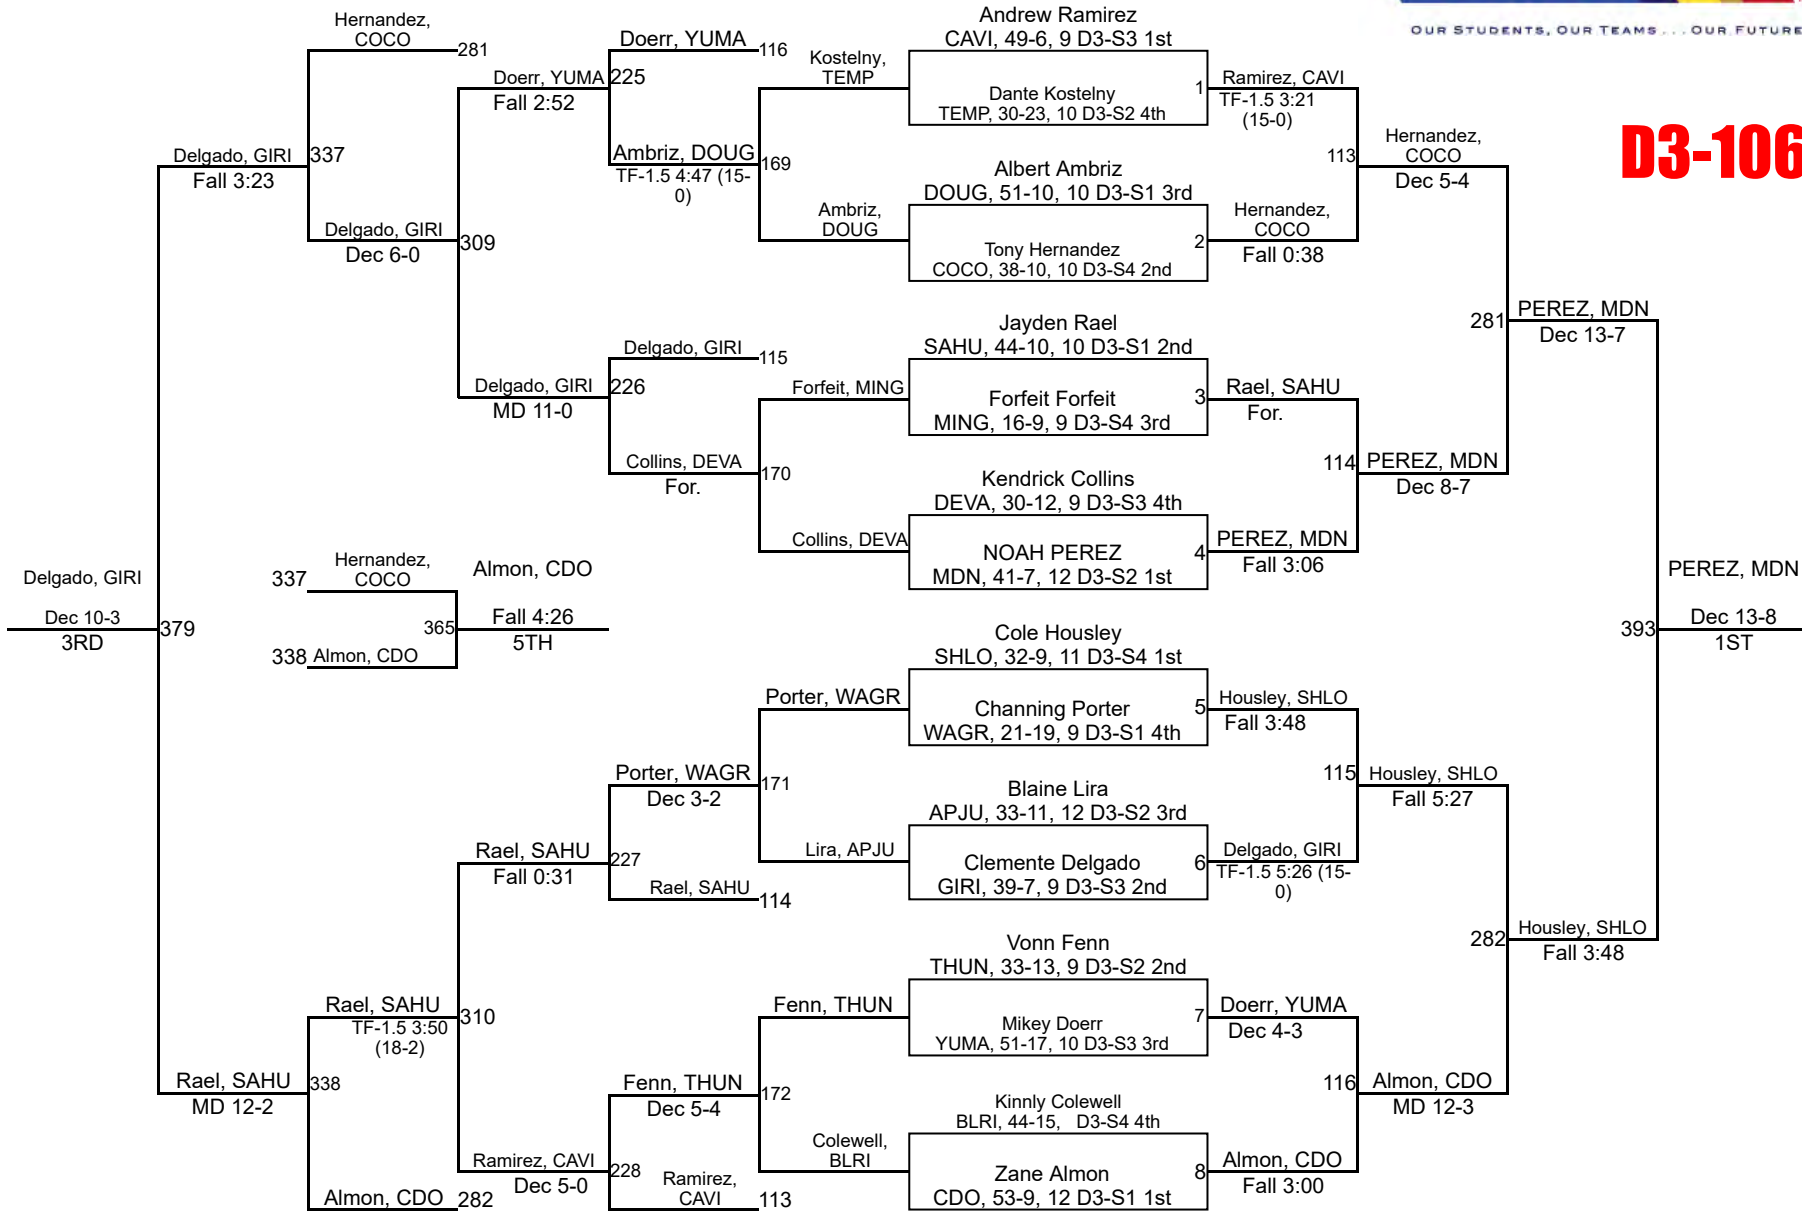

43	Moon Valley	3.0
43	Vista Grande	3.0
45	Douglas	2.5
46	Cortez	2.0
46	Flagstaff	2.0
46	Youngker	2.0
49	Amphitheater	0.0
49	Arcadia	0.0
49	Mohave	0.0
49	Salpointe Catholic	0.0

D3-106