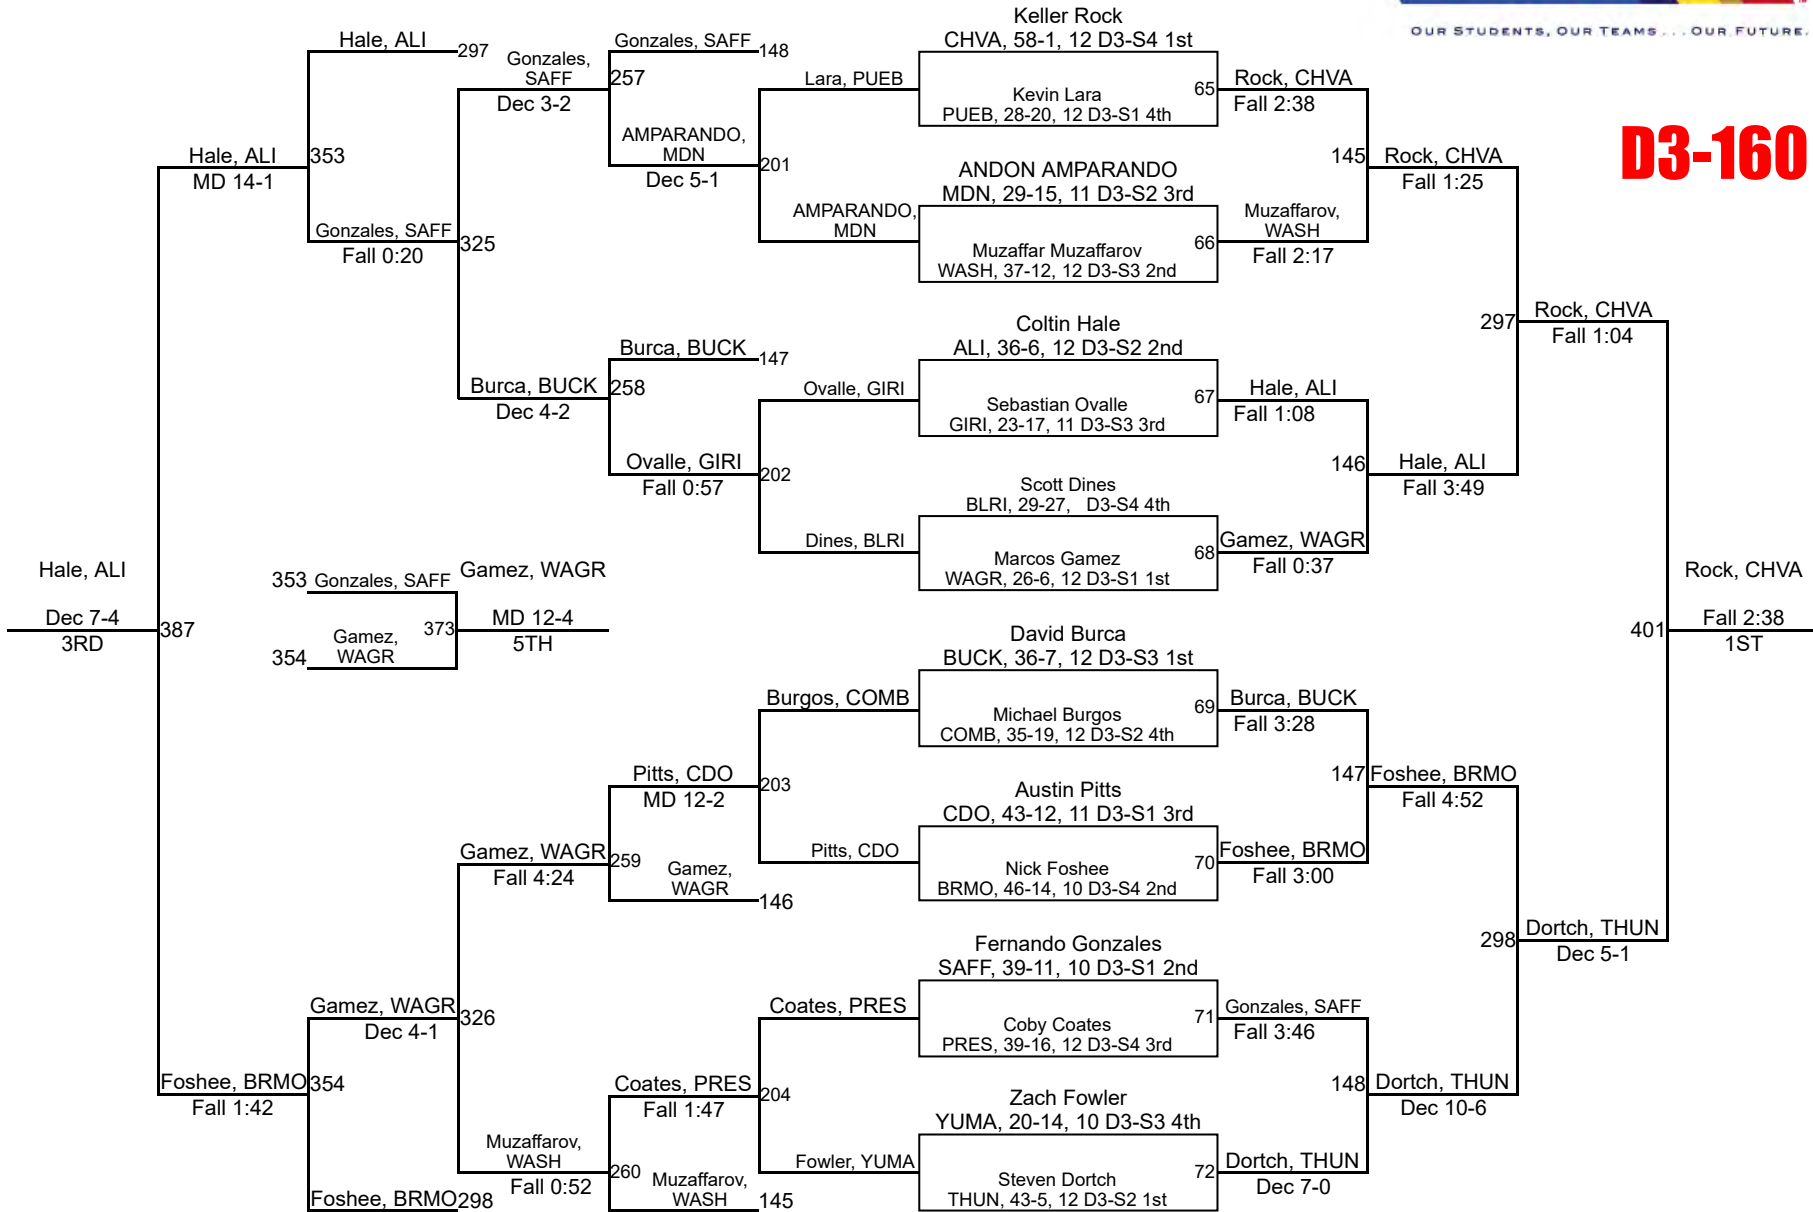

AIA State Championships

D3-152

AIA State Championships

D3-160

AIA State Championships

AIA State Championships

D3-220

Team Scores