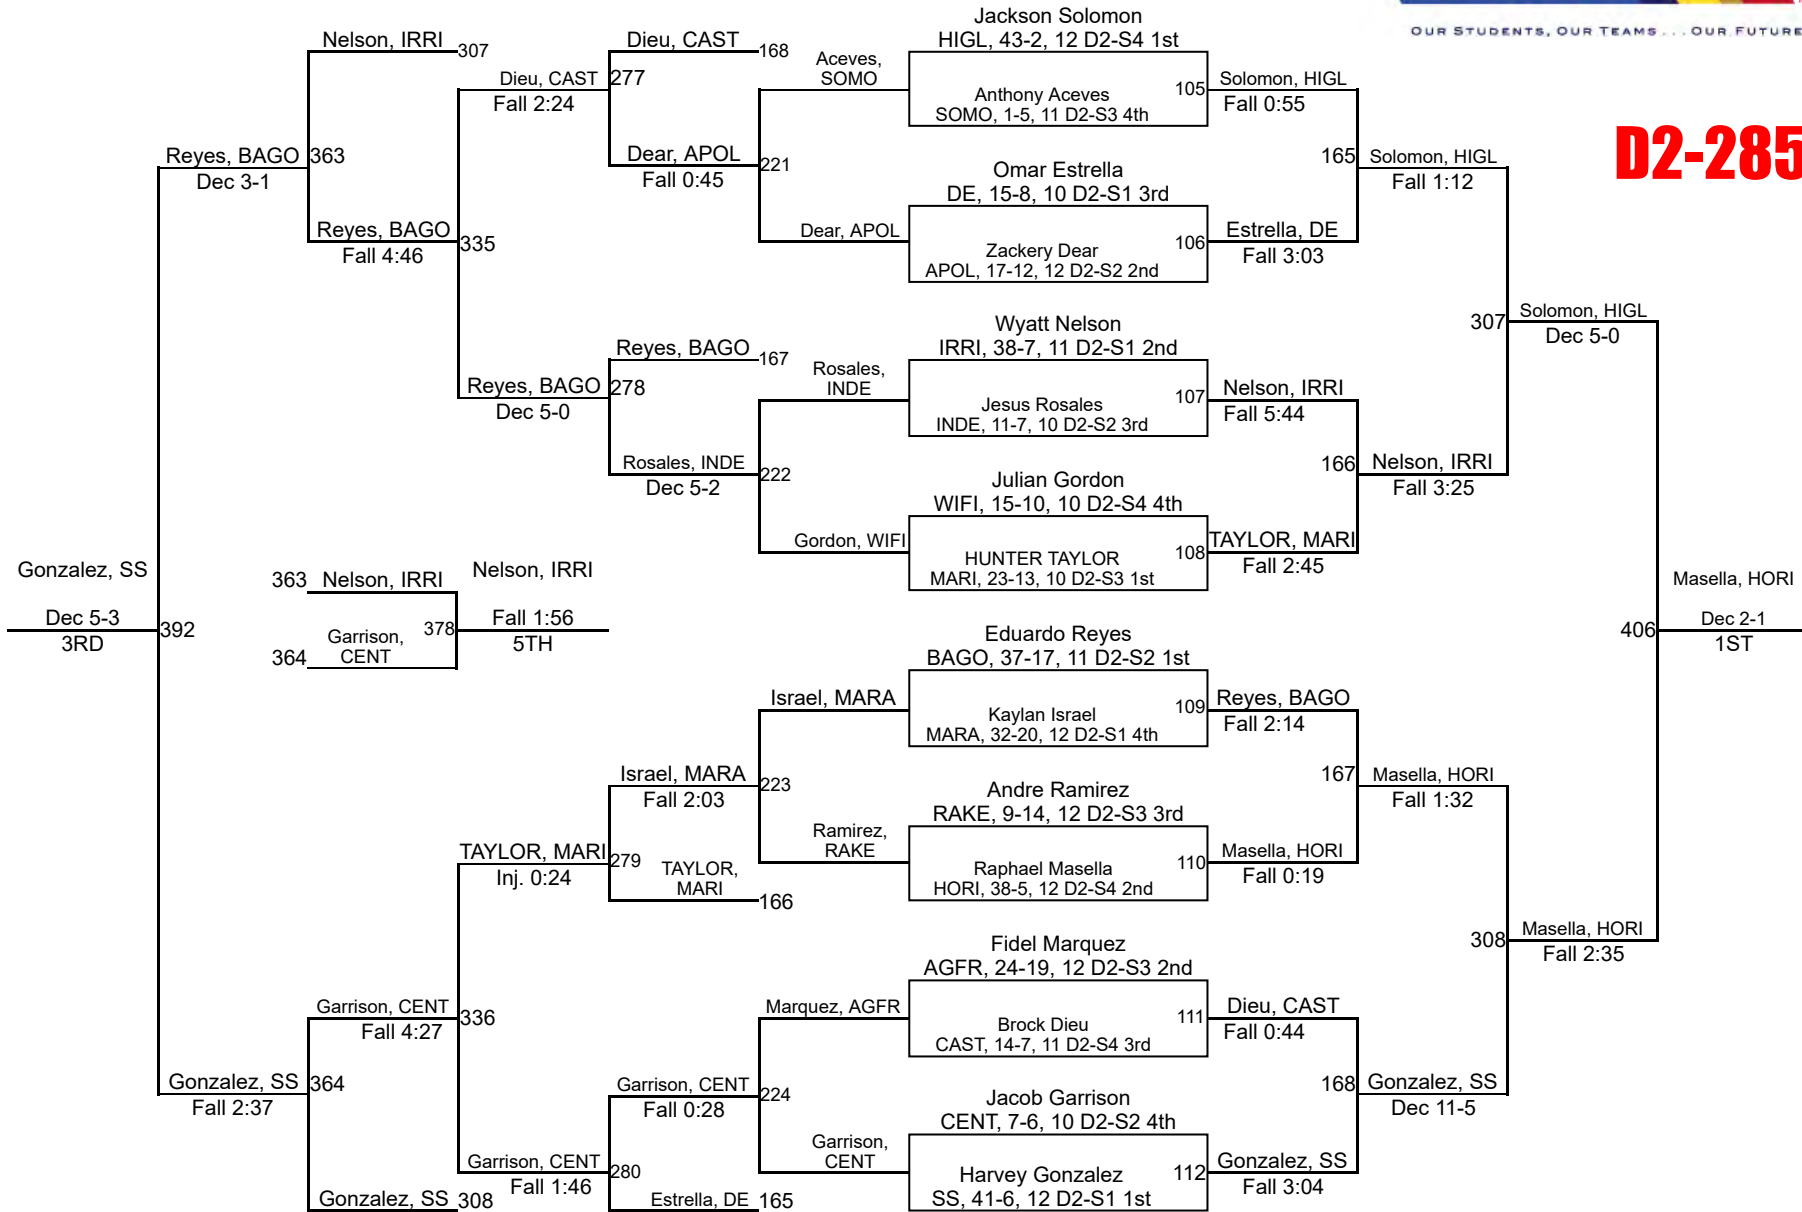

D2-285

Team Scores

Printed on 02/15/2020 10:03 p.m.

D3 Team Scores		
1	Yuma	111.0
2	Sahuarita	91.5
3	Chino Valley	90.0
4	Tempe	84.0
5	Mingus	81.0
6	Safford	71.0
6	Walden Grove	71.0
8	Coconino	70.5
9	Peoria	70.0
10	Apache Junction	65.0
11	Canyon Del Oro	63.0
12	Combs	58.0
13	Show Low	56.0
14	Lee Williams	53.5
15	Seton Catholic	51.0
16	Thunderbird	50.0
17	Mesquite	47.0
18	Greenway	43.0
19	Prescott	42.0