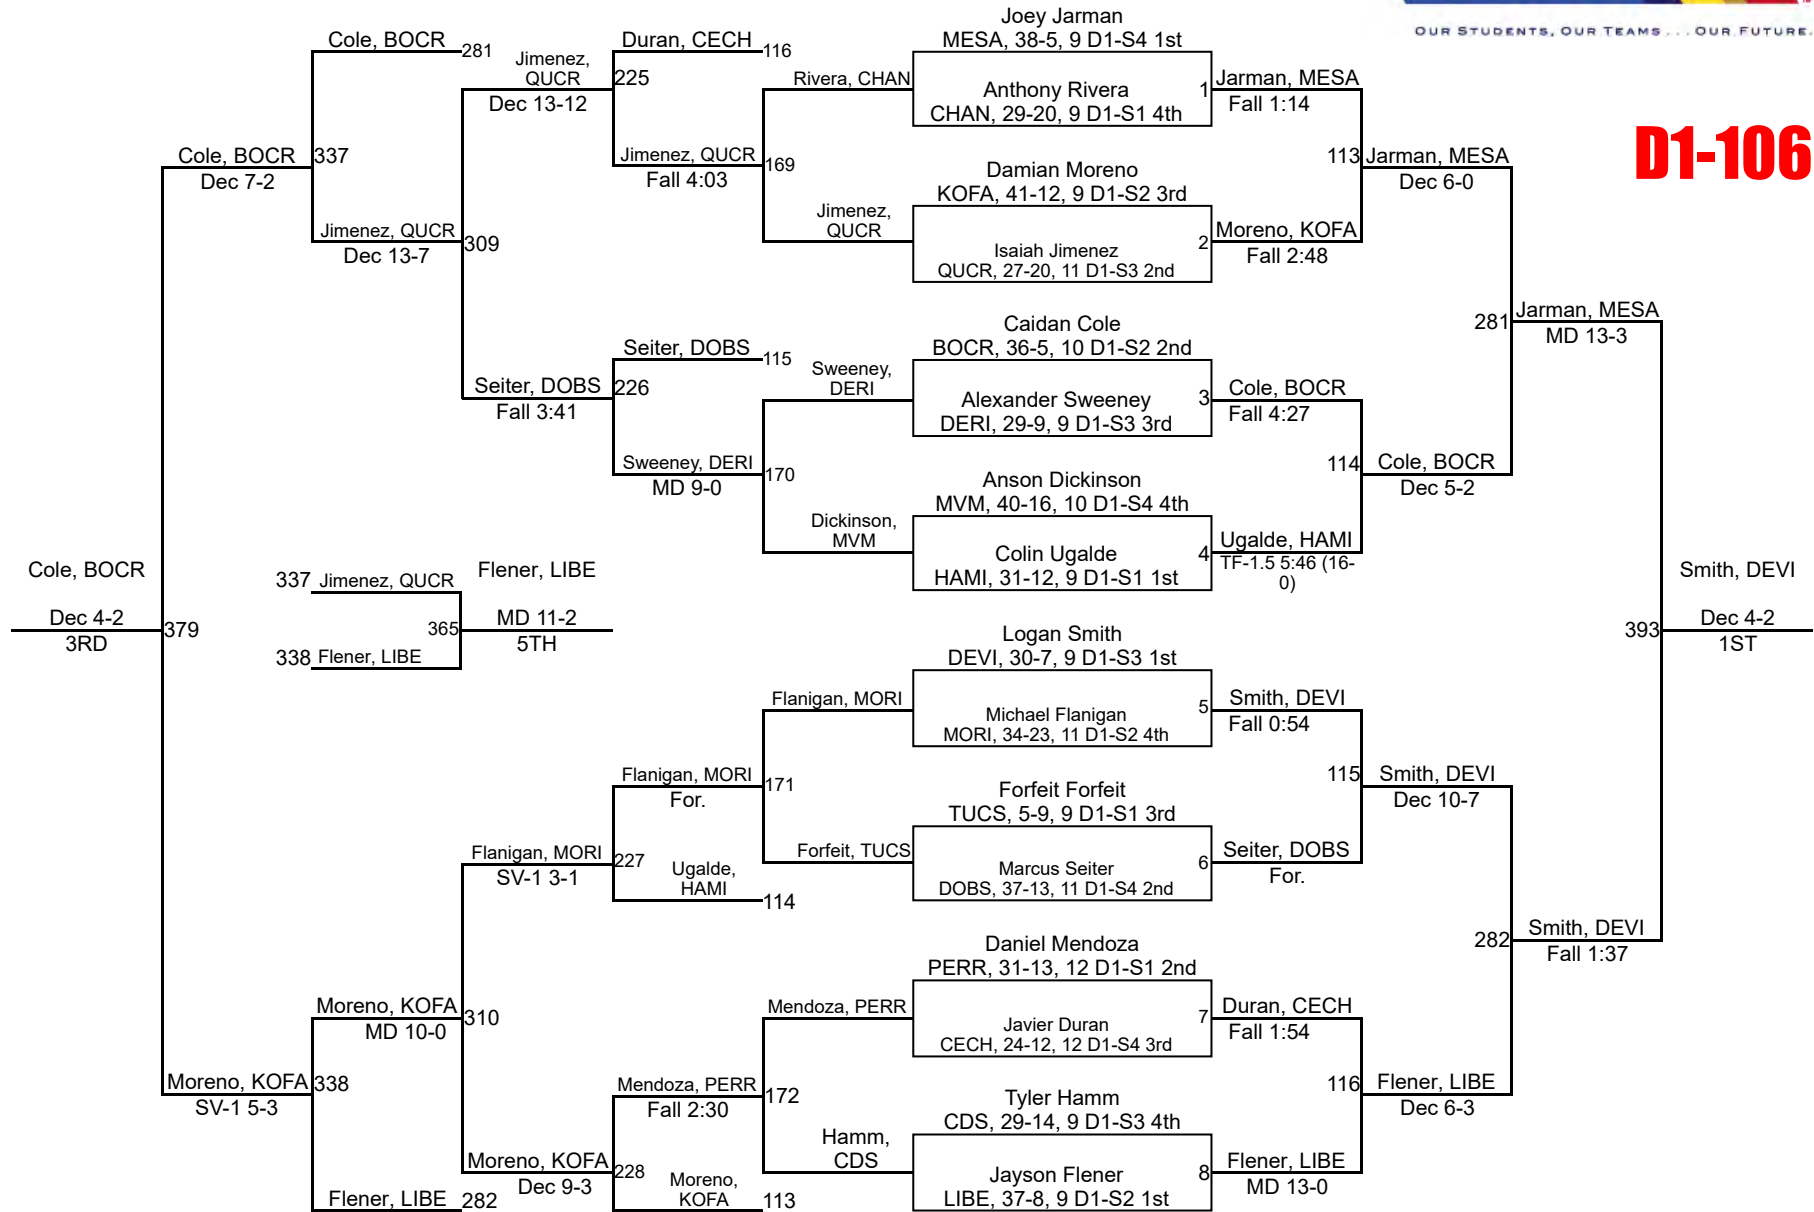

20	Sandra Day O`Connor	28.0
21	Pinnacle	27.0
22	Highland	20.0
23	Tucson	19.0
24	Skyline	13.0
25	Basha	8.0
26	Shadow Ridge	7.0
27	Mountain Ridge	6.0
28	Copper Canyon	4.0
29	Westview	3.0
30	North	0.0
30	Tolleson	0.0

AIA State Championships