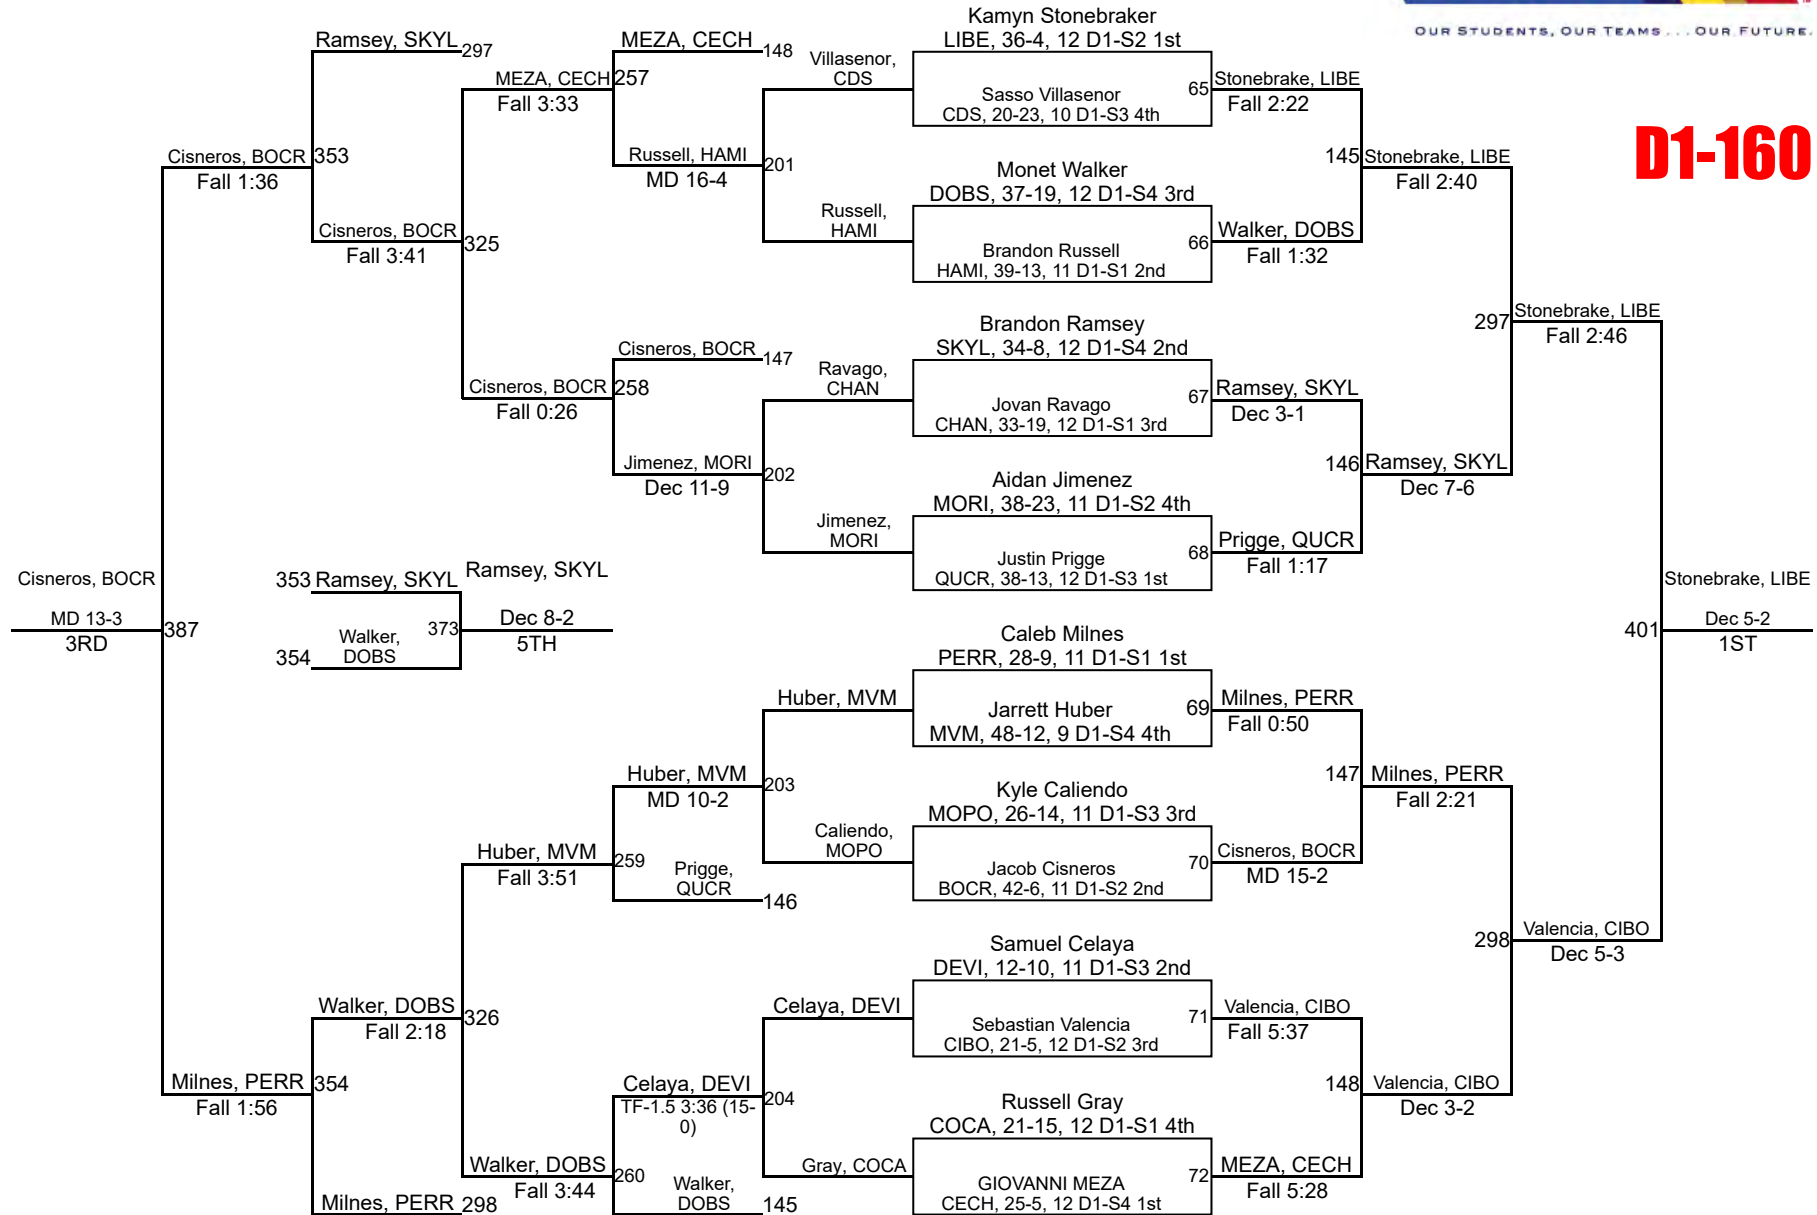

AIA State Championships