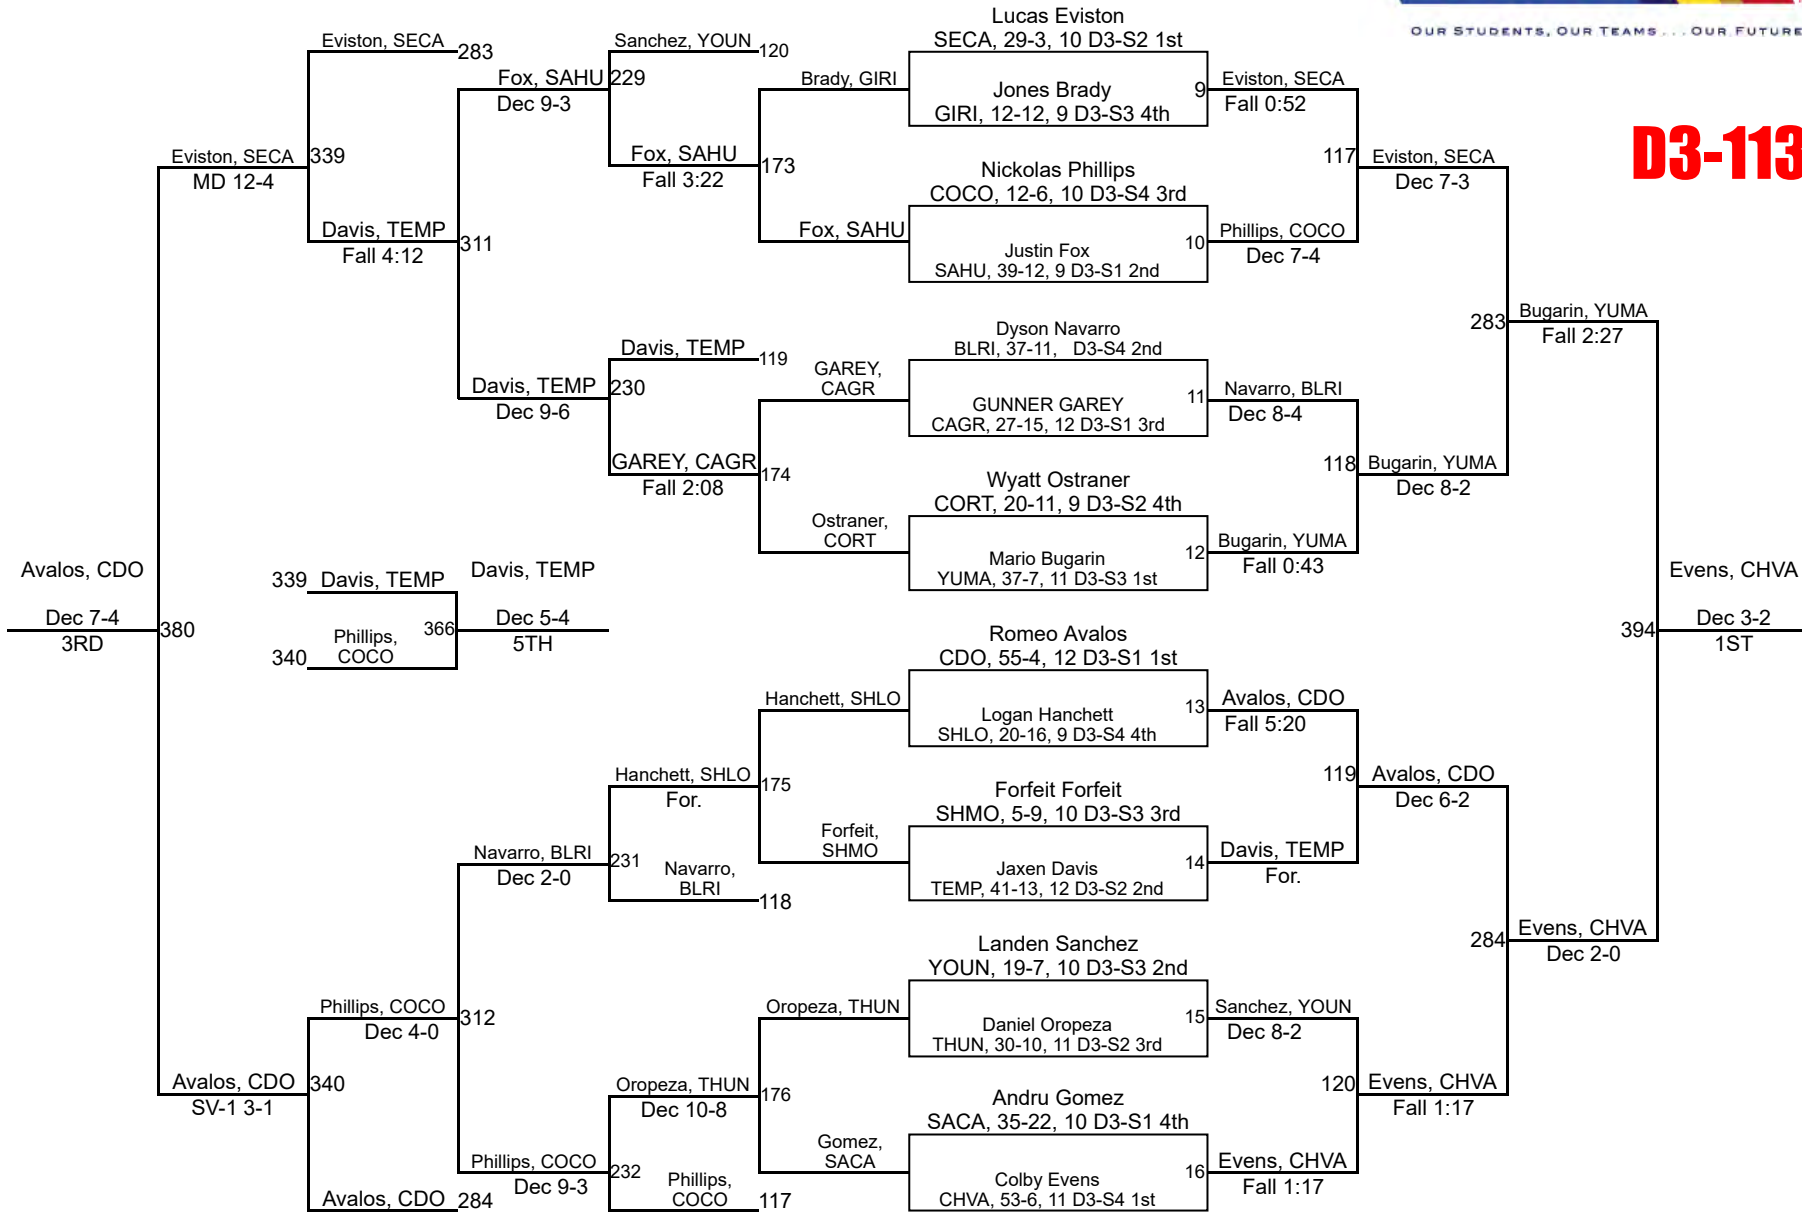

AIA State Championships

D3-113