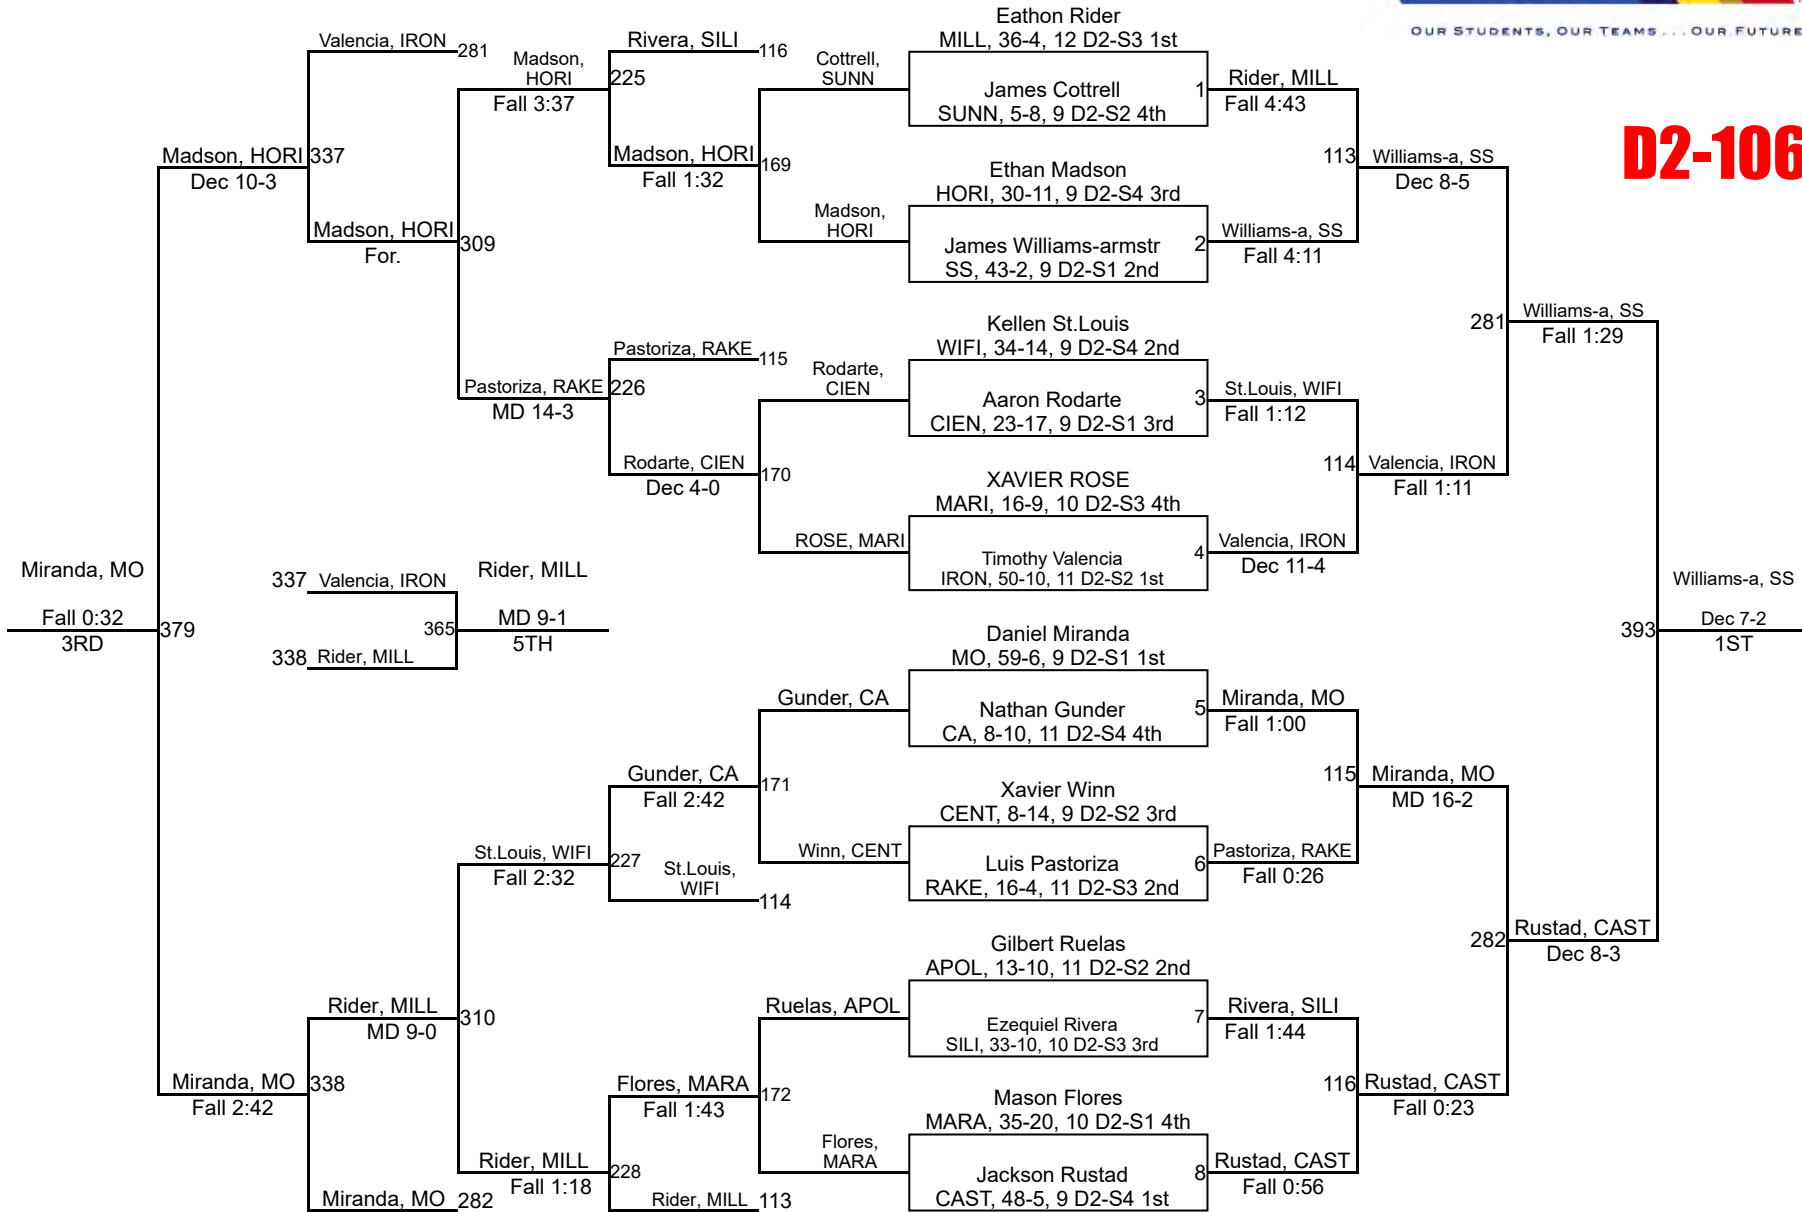

20	Independence	29.0
20	Notre Dame Prep	29.0
22	Centennial	27.0
23	Maricopa	17.0
24	Flowing Wells	13.0
25	Marana	11.0
26	Desert View	10.0
26	Empire	10.0
28	McClintock	8.0
28	Sunnyslope	8.0
30	Buena	7.0
31	Agua Fria	6.0
32	Gilbert	4.0
32	North Canyon	4.0
32	Sierra Linda	4.0
35	South Mountain	3.5
36	Betty Fairfax	3.0
37	Central	0.0
37	Cholla	0.0
37	Verrado	0.0
37	West Point	0.0

D2-106