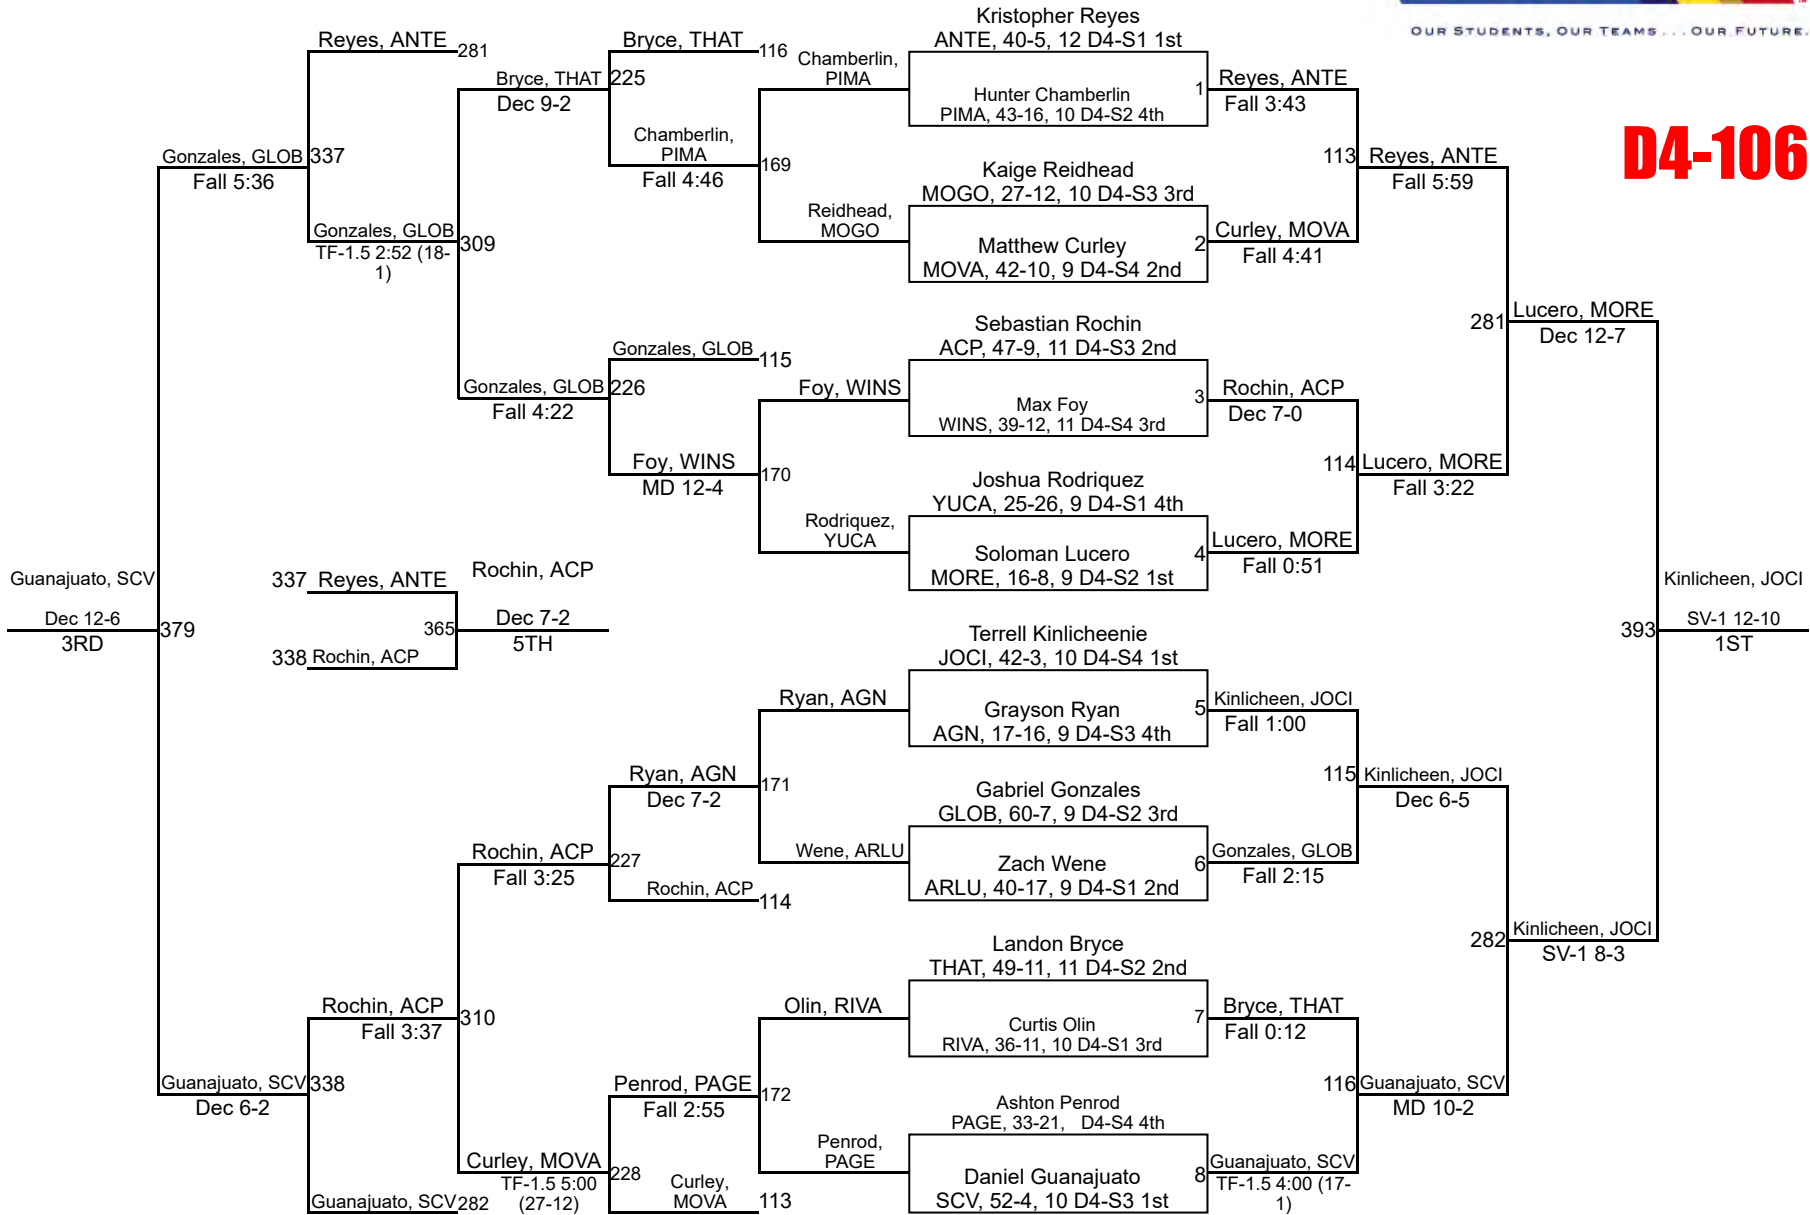

42	San Manuel	1.0
44	Coolidge	0.0
44	Fountain Hills	0.0
44	Mayer	0.0
44	River Valley	0.0
44	Shonto Prep	0.0
44	Tempe Prep	0.0
44	Tombstone	0.0

D4-106