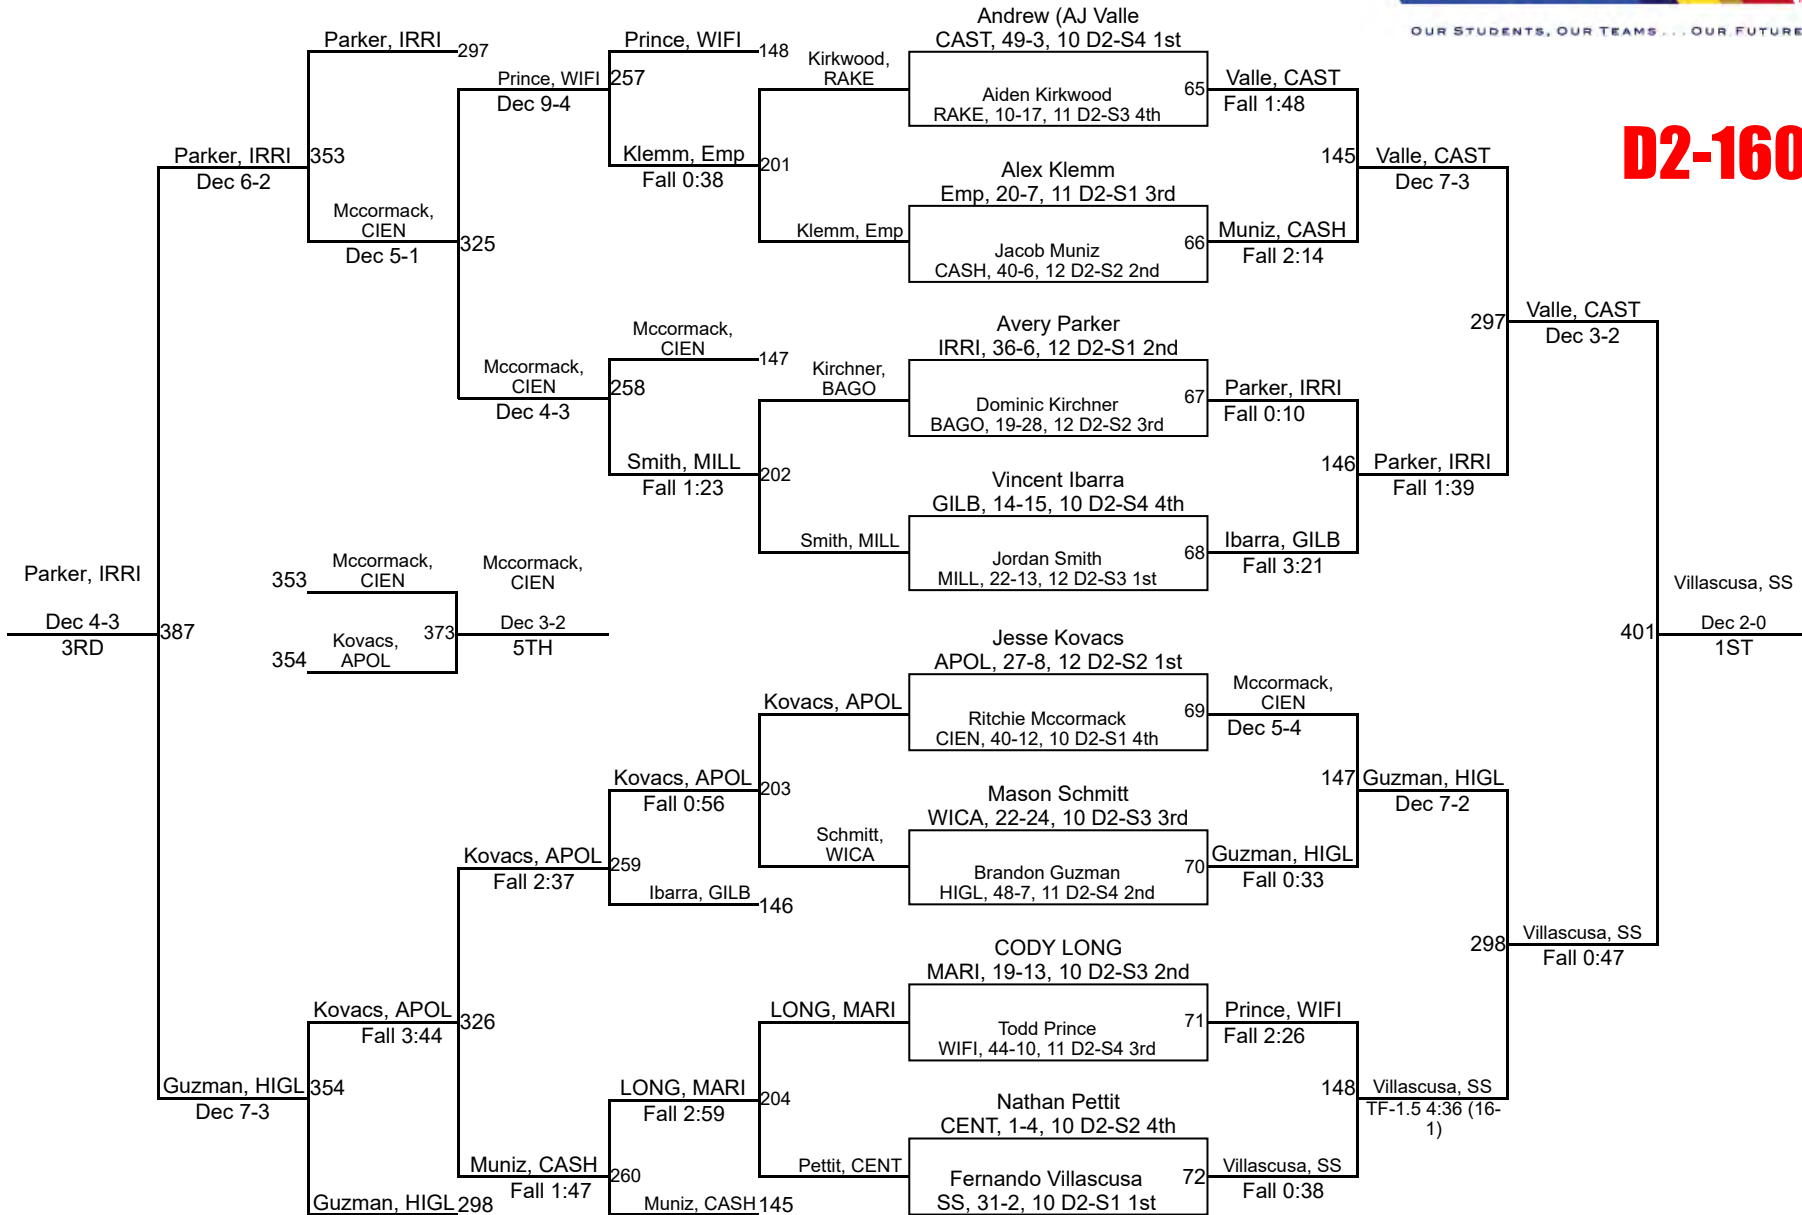

AIA State Championships

D2-160