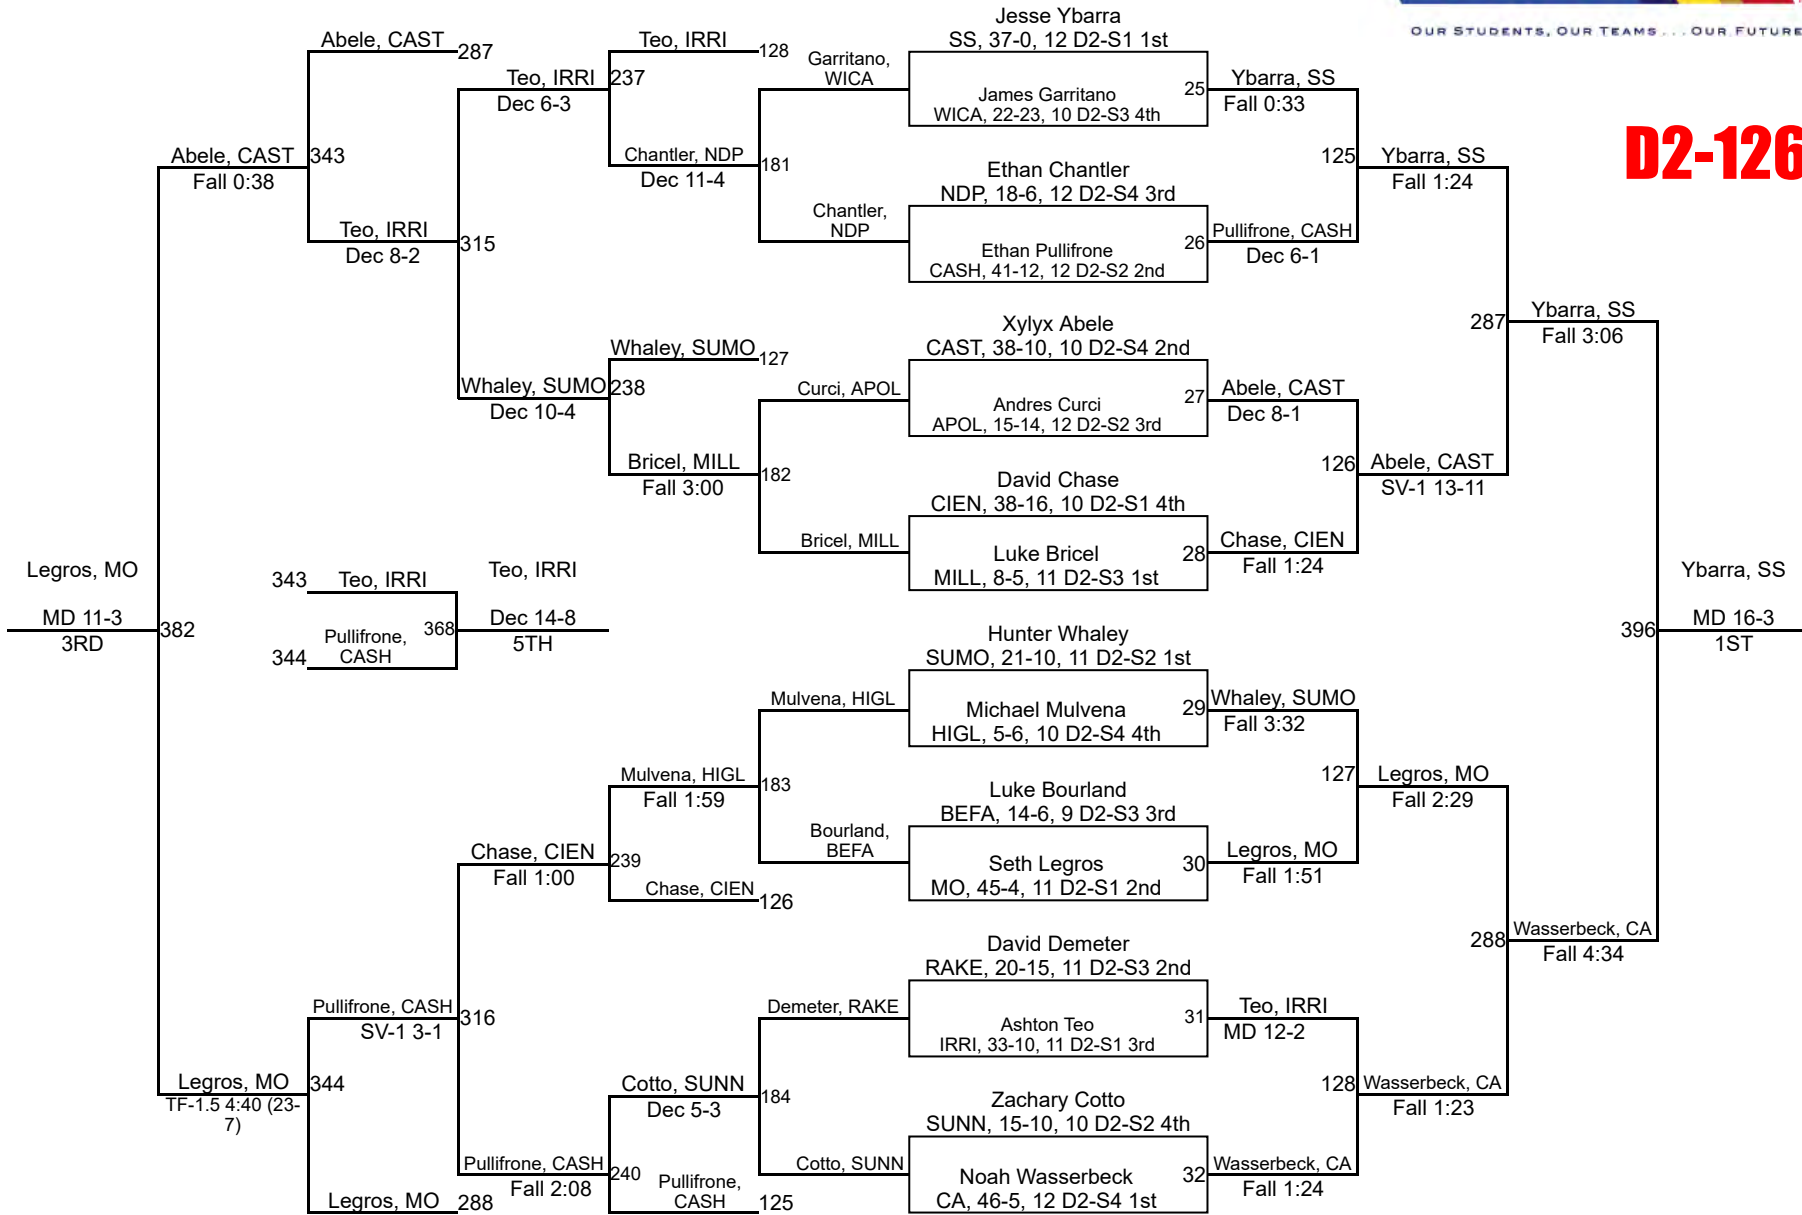

20	Independence	29.0
20	Notre Dame Prep	29.0
22	Centennial	27.0
23	Maricopa	17.0
24	Flowing Wells	13.0
25	Marana	11.0
26	Desert View	10.0
26	Empire	10.0
28	McClintock	8.0
28	Sunnyslope	8.0
30	Buena	7.0
31	Agua Fria	6.0
32	Gilbert	4.0
32	North Canyon	4.0
32	Sierra Linda	4.0
35	South Mountain	3.5
36	Betty Fairfax	3.0
37	Central	0.0
37	Cholla	0.0
37	Verrado	0.0
37	West Point	0.0

AIA State Championships

D2-106

AIA State Championships

D2-120

AIA State Championships

D2-126

AIA State Championships

D2-132