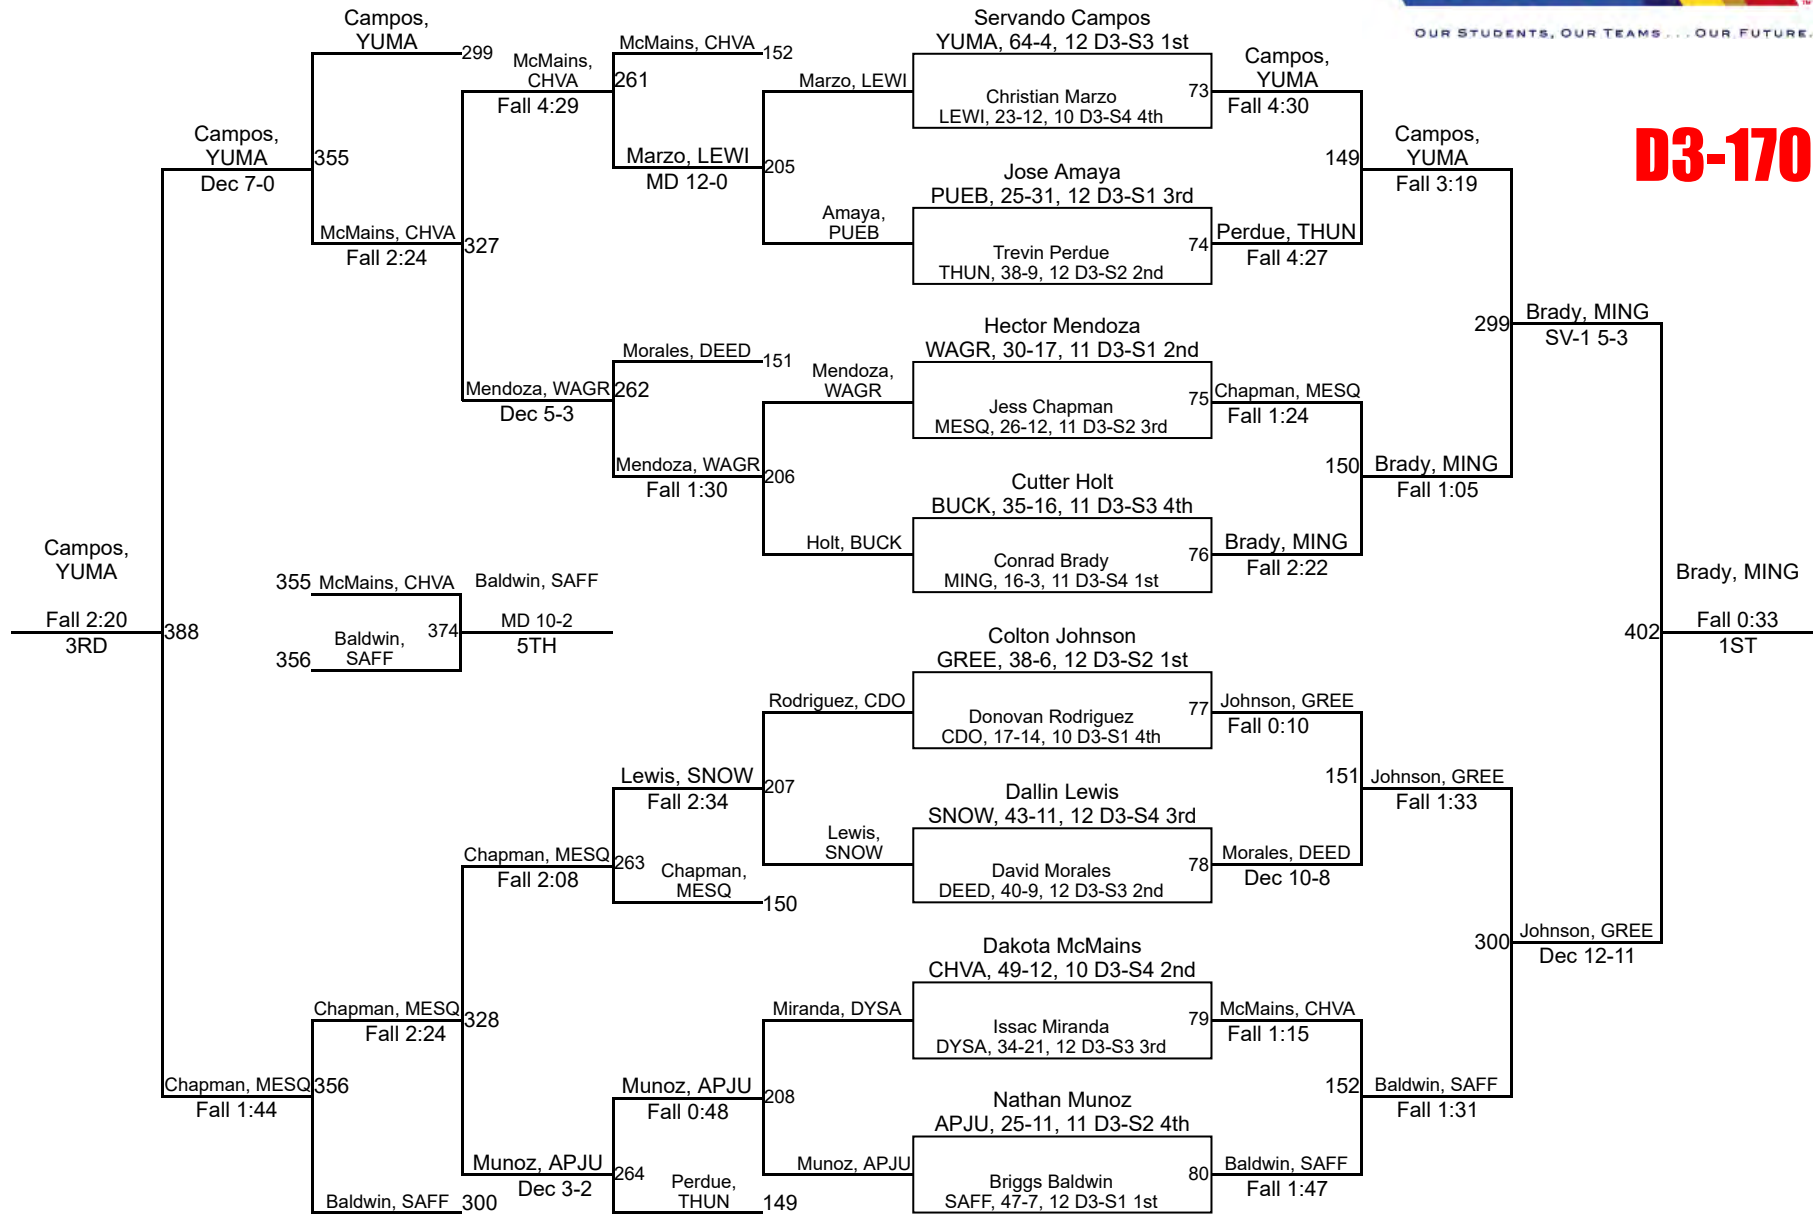

AIA State Championships

D3-152

AIA State Championships

D3-160

AIA State Championships

AIA State Championships

D3-220

Team Scores