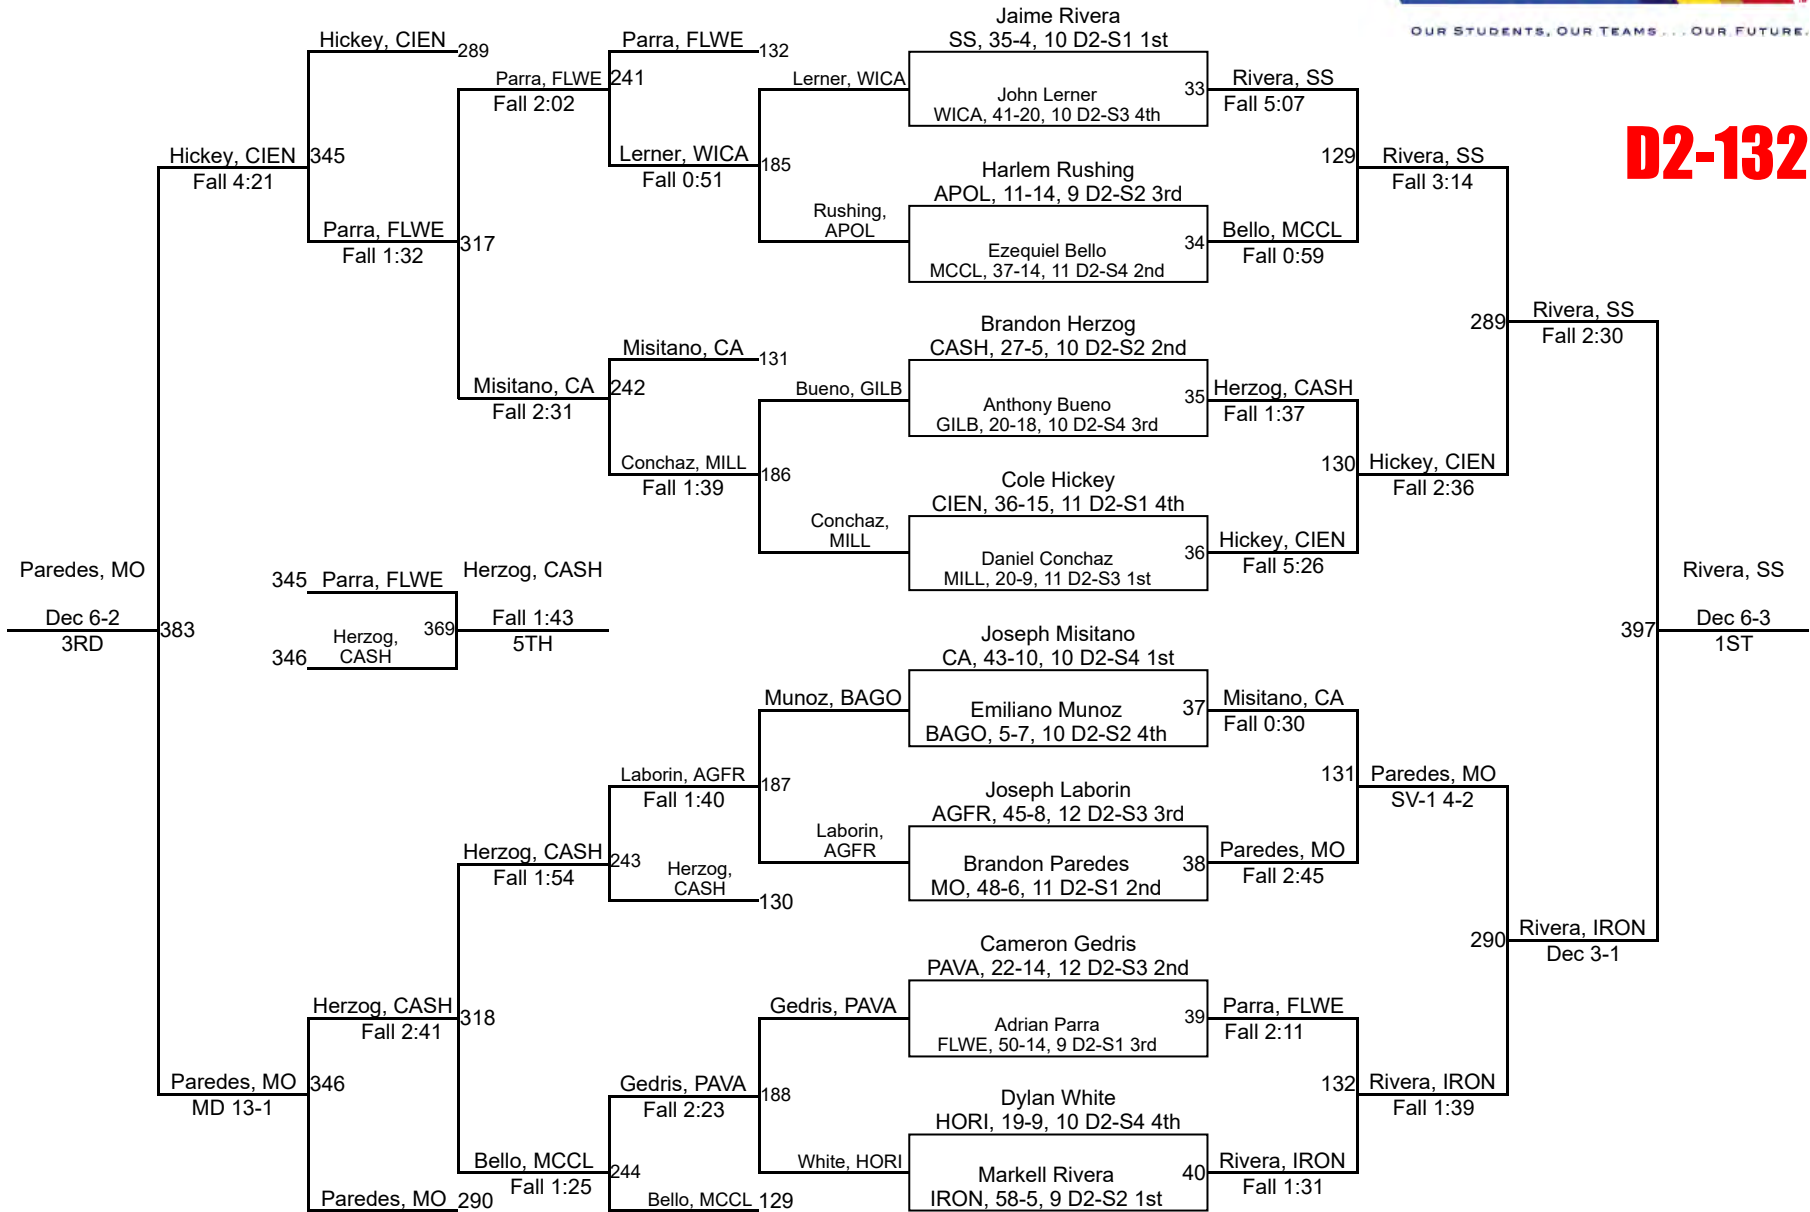

20	Independence	29.0
20	Notre Dame Prep	29.0
22	Centennial	27.0
23	Maricopa	17.0
24	Flowing Wells	13.0
25	Marana	11.0
26	Desert View	10.0
26	Empire	10.0
28	McClintock	8.0
28	Sunnyslope	8.0
30	Buena	7.0
31	Agua Fria	6.0
32	Gilbert	4.0
32	North Canyon	4.0
32	Sierra Linda	4.0
35	South Mountain	3.5
36	Betty Fairfax	3.0
37	Central	0.0
37	Cholla	0.0
37	Verrado	0.0
37	West Point	0.0

AIA State Championships

D2-106

AIA State Championships

D2-120

AIA State Championships

D2-126

AIA State Championships

D2-132