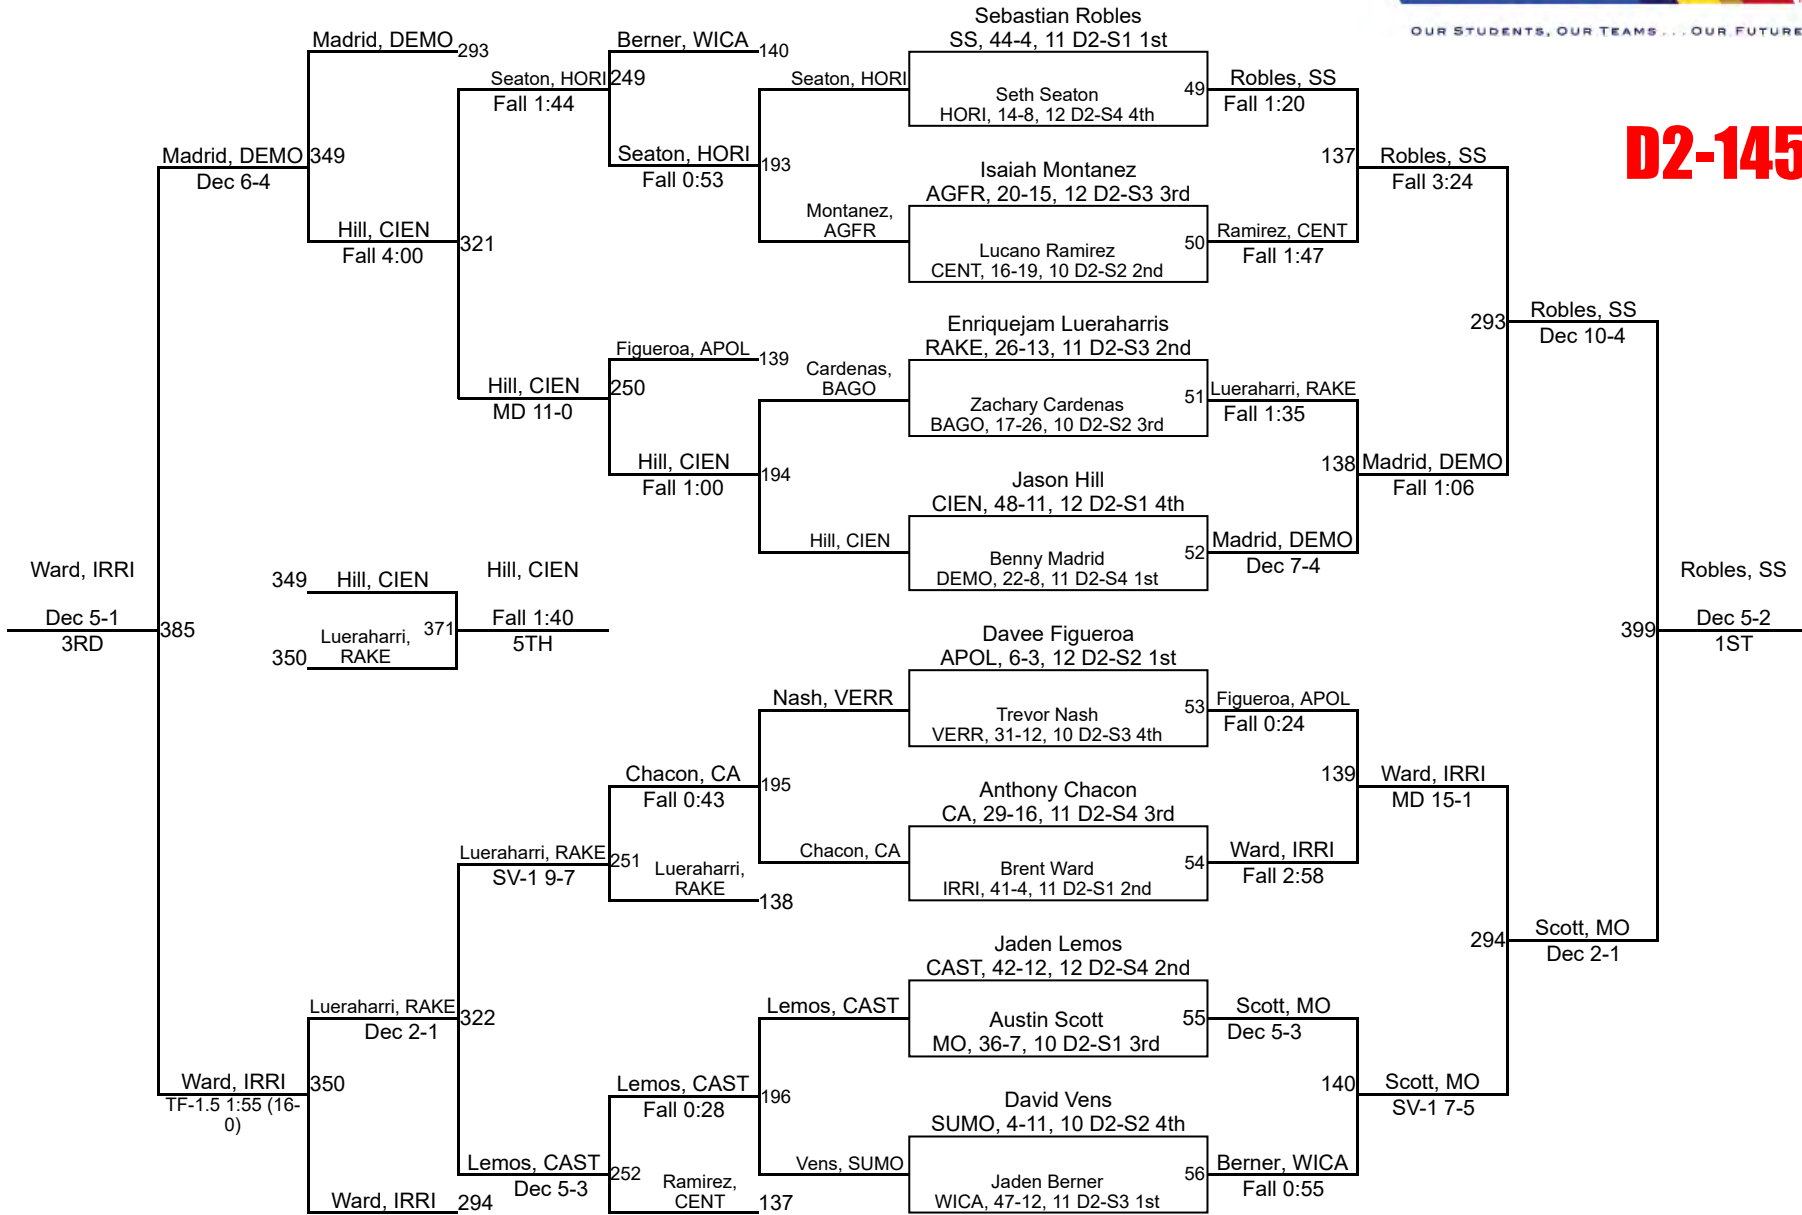

AIA State Championships

D2-145