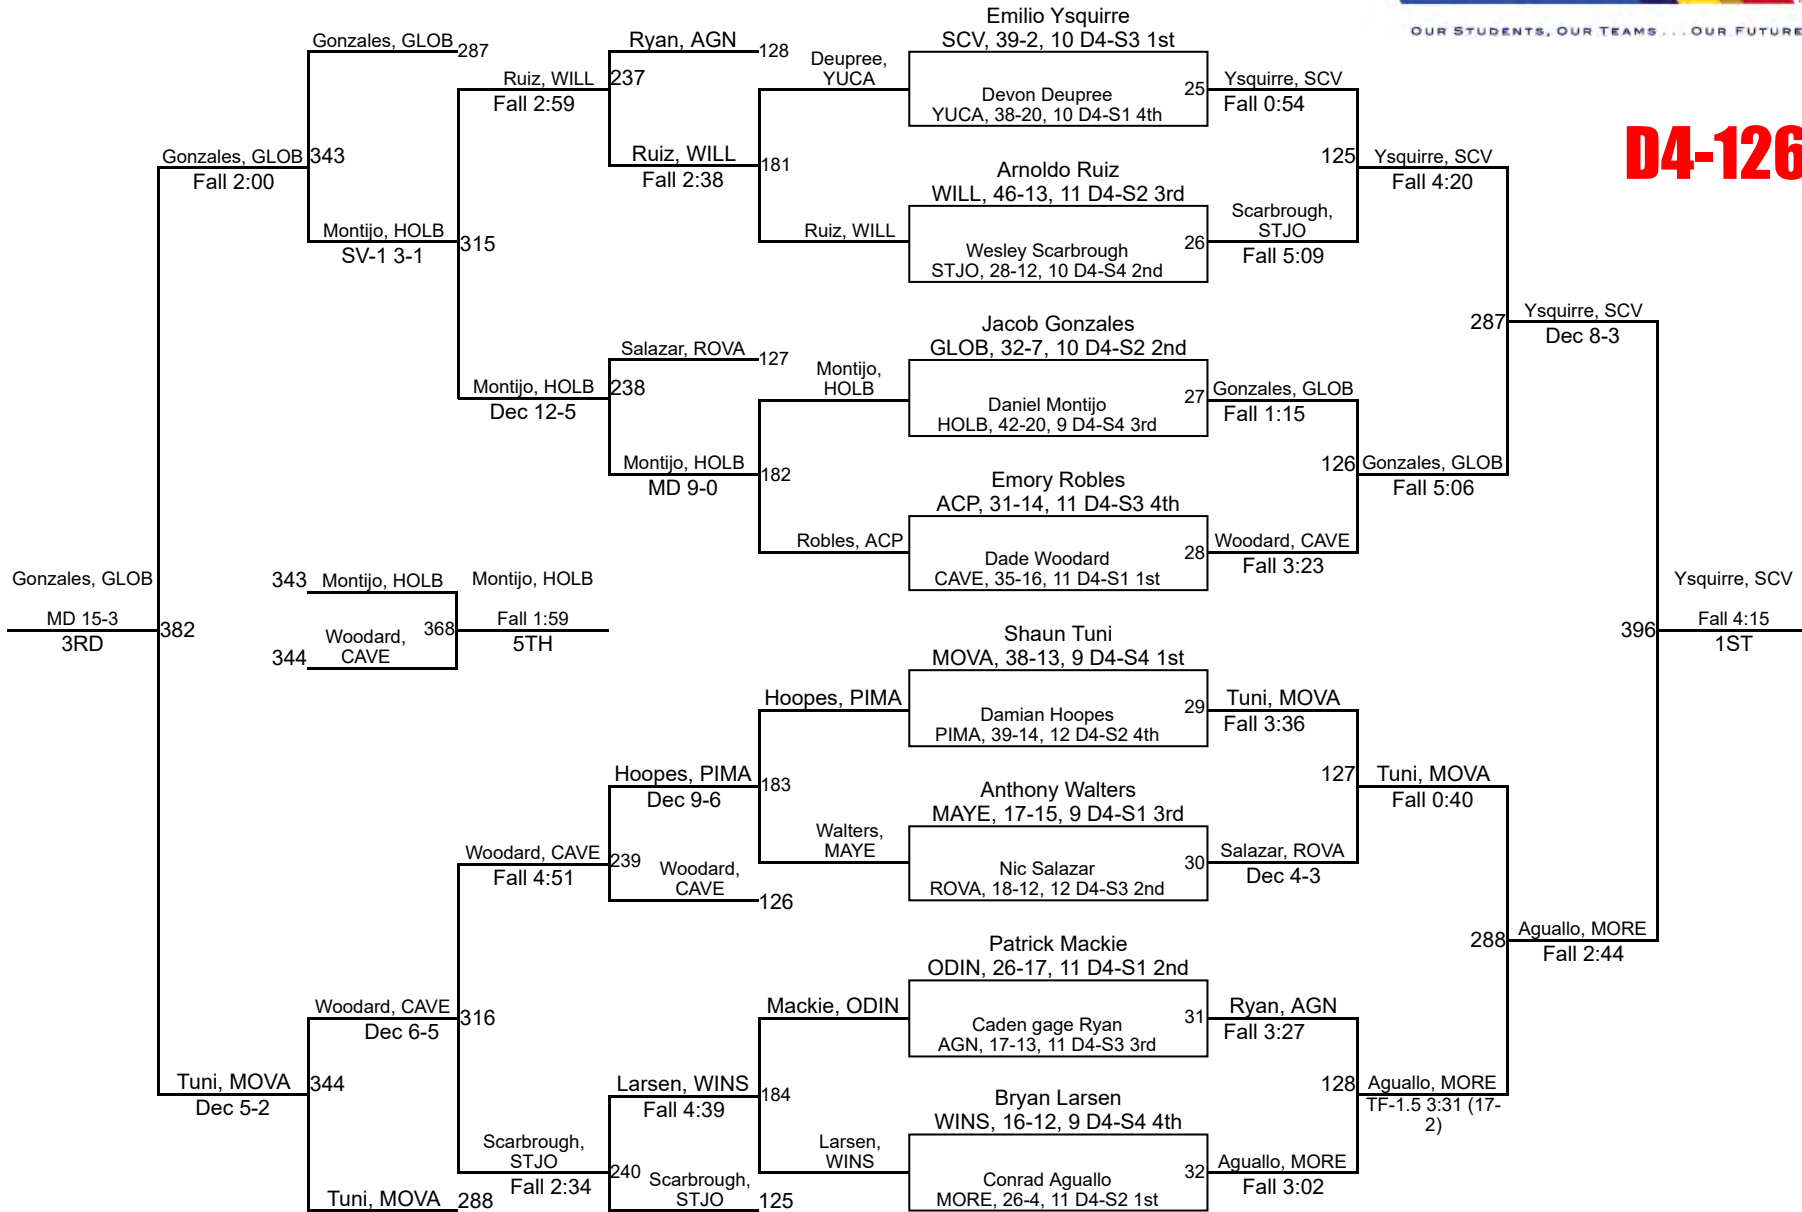

AIA State Championships

D4-126