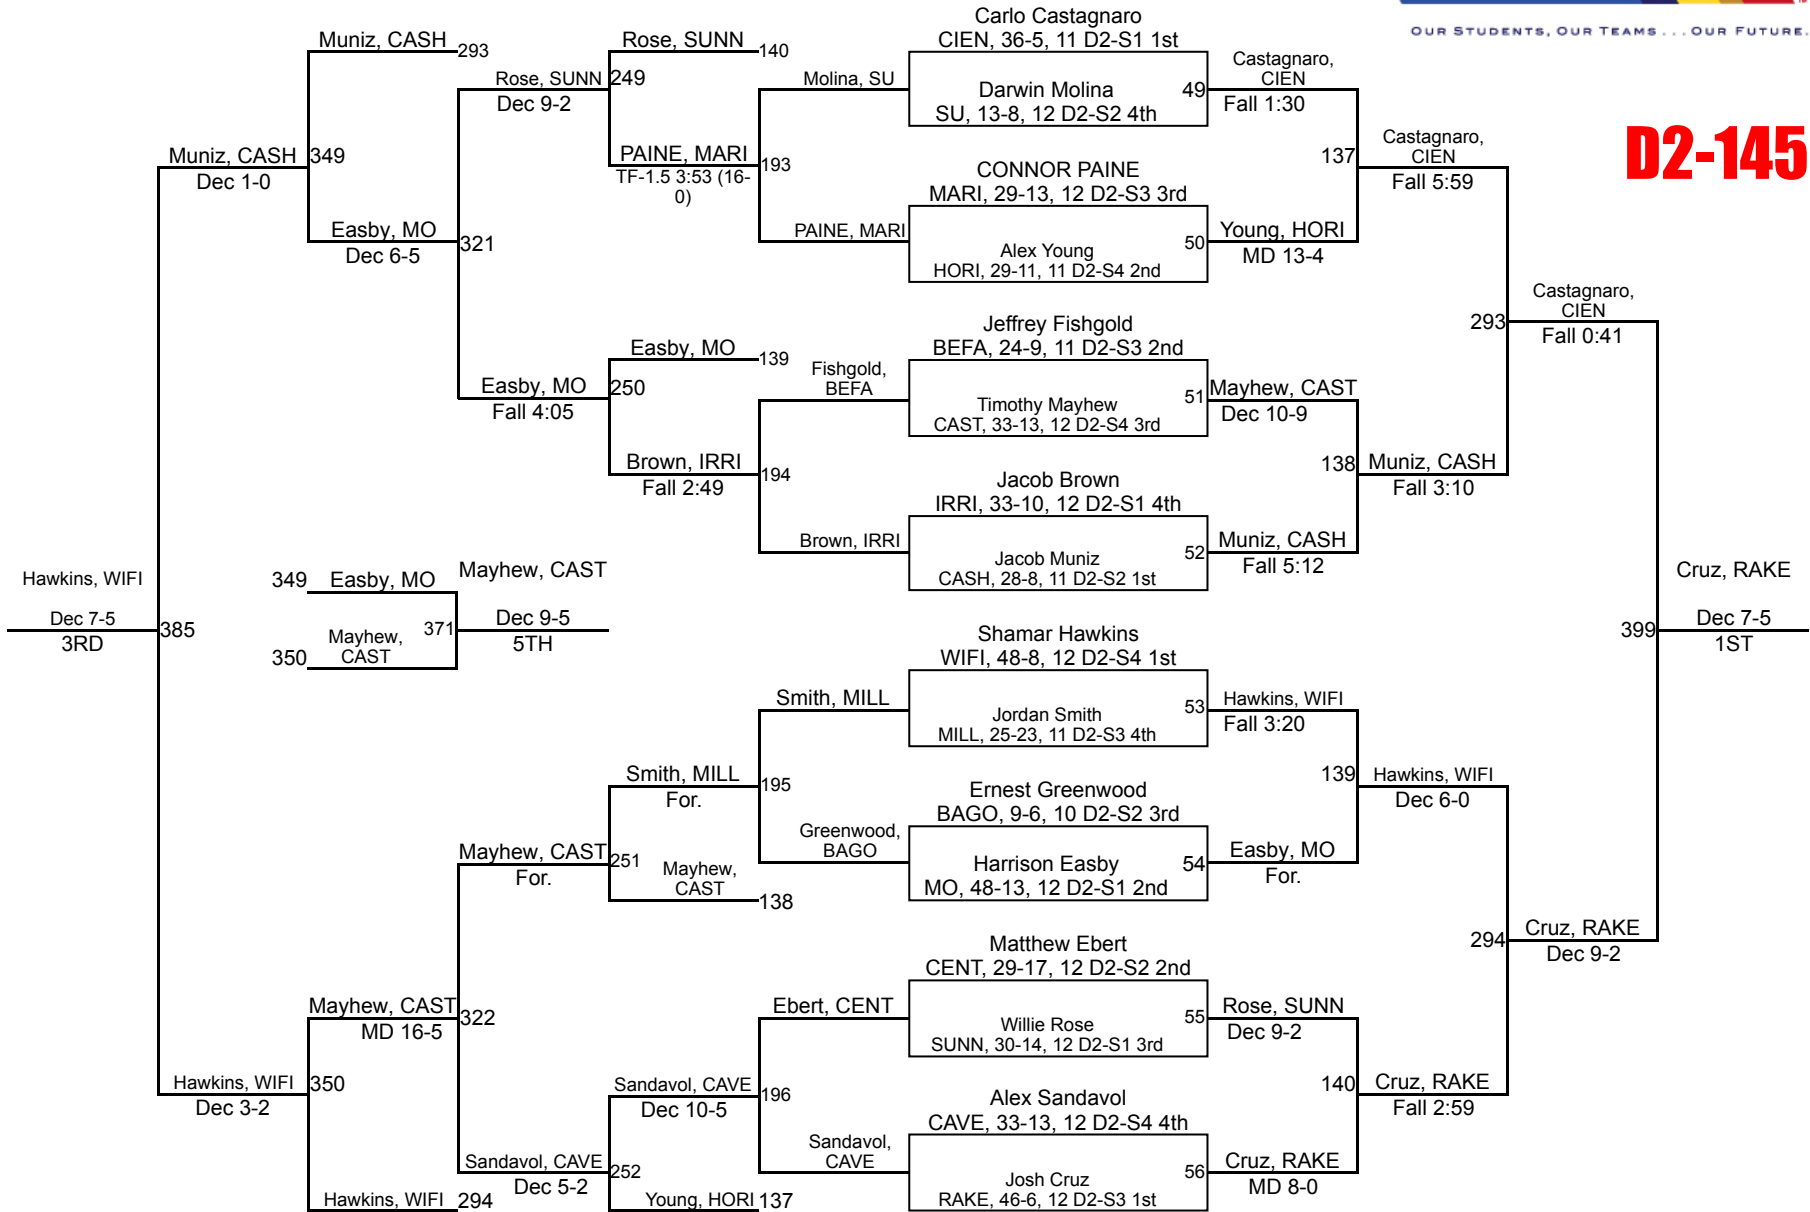

AIA State Championships

D2-145