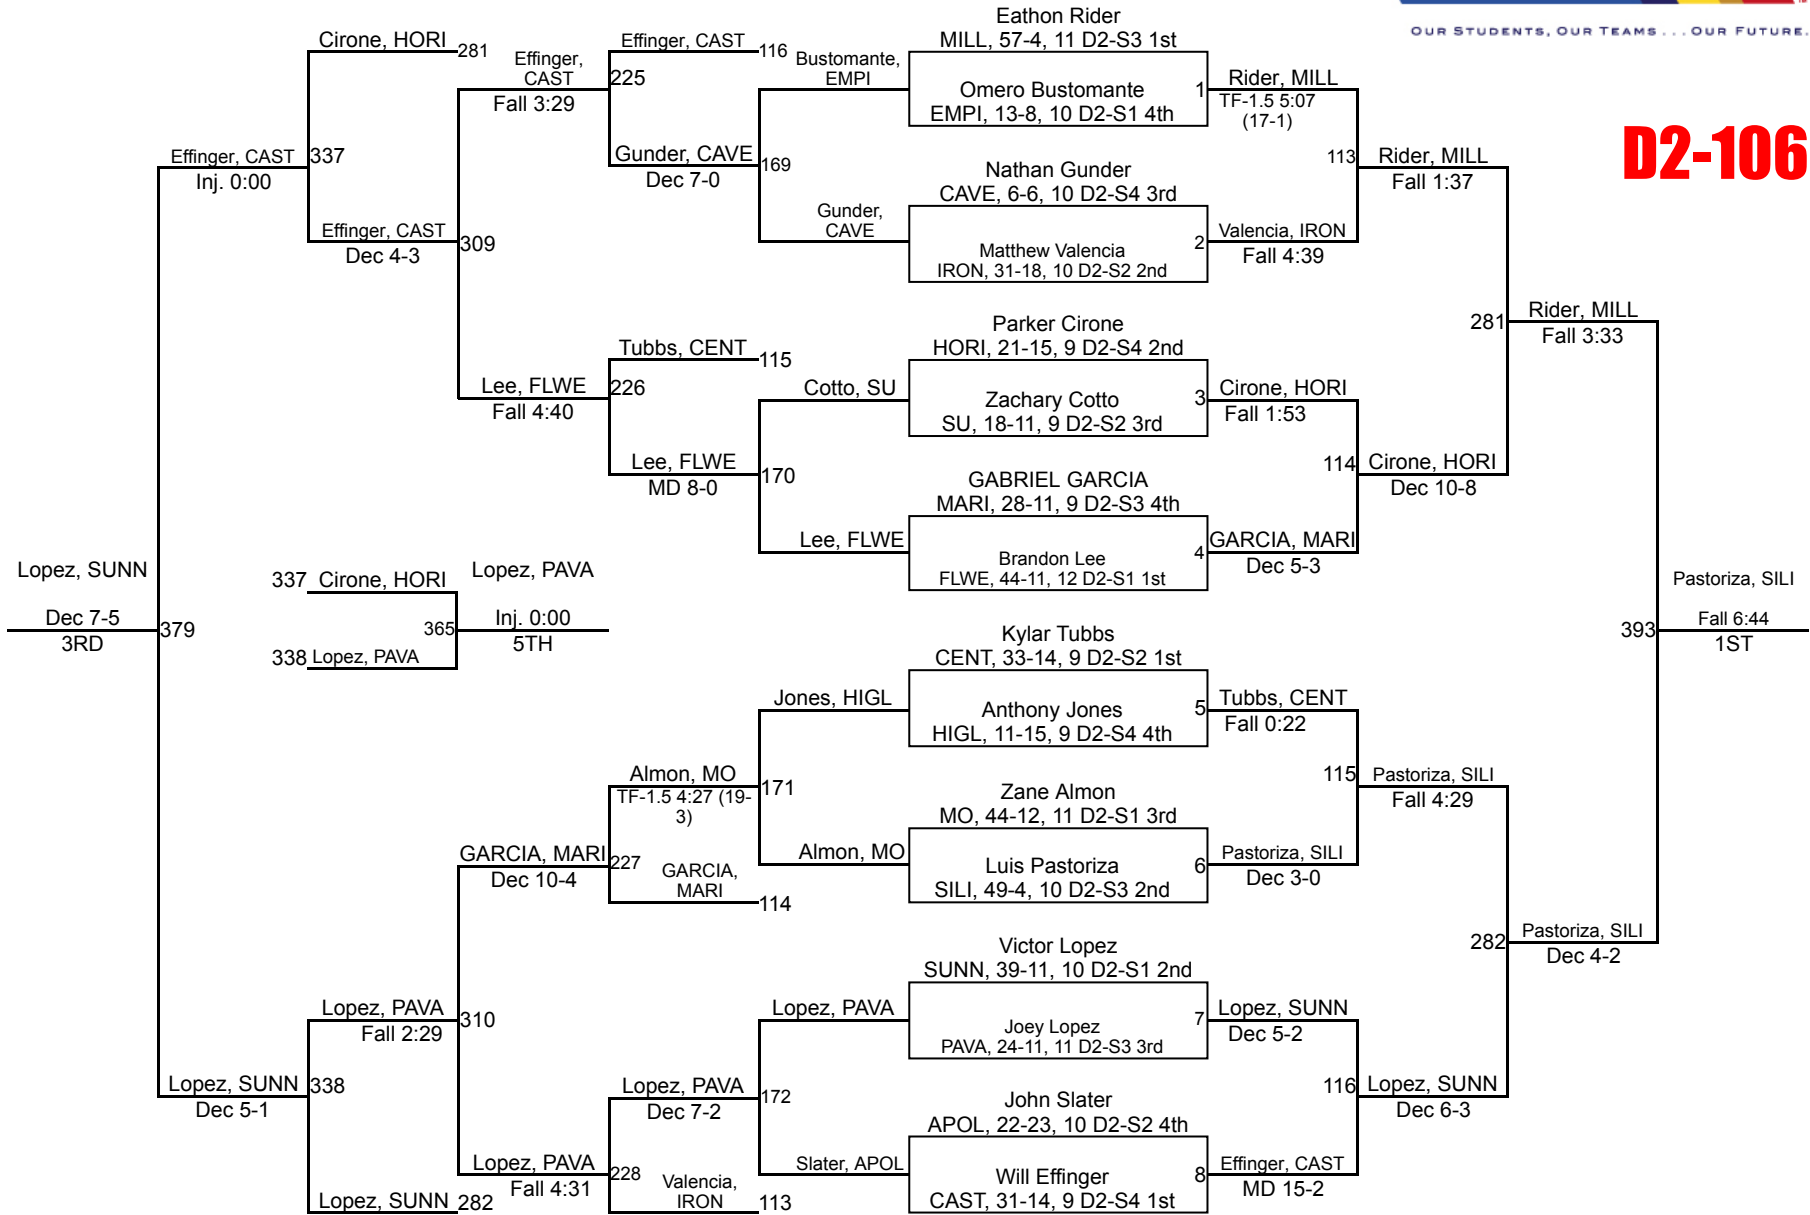

19	Paradise Valley	33.0
21	Cactus Shadows	30.0
22	Sierra Linda	26.0
23	Barry Goldwater	24.0
24	Maricopa	20.5
25	Independence	18.5
26	Camelback	18.0
27	Desert Mountain	12.0
28	Central	11.0
29	Carl Hayden	10.0
30	North Canyon	7.0
30	Verrado	7.0
32	Flowing Wells	5.0
33	Gilbert	4.0
34	Agua Fria	3.0
34	Empire	3.0
34	Nogales	3.0
37	Betty Fairfax	0.0
37	South Mountain	0.0
37	Sunnyslope	0.0

D2-106