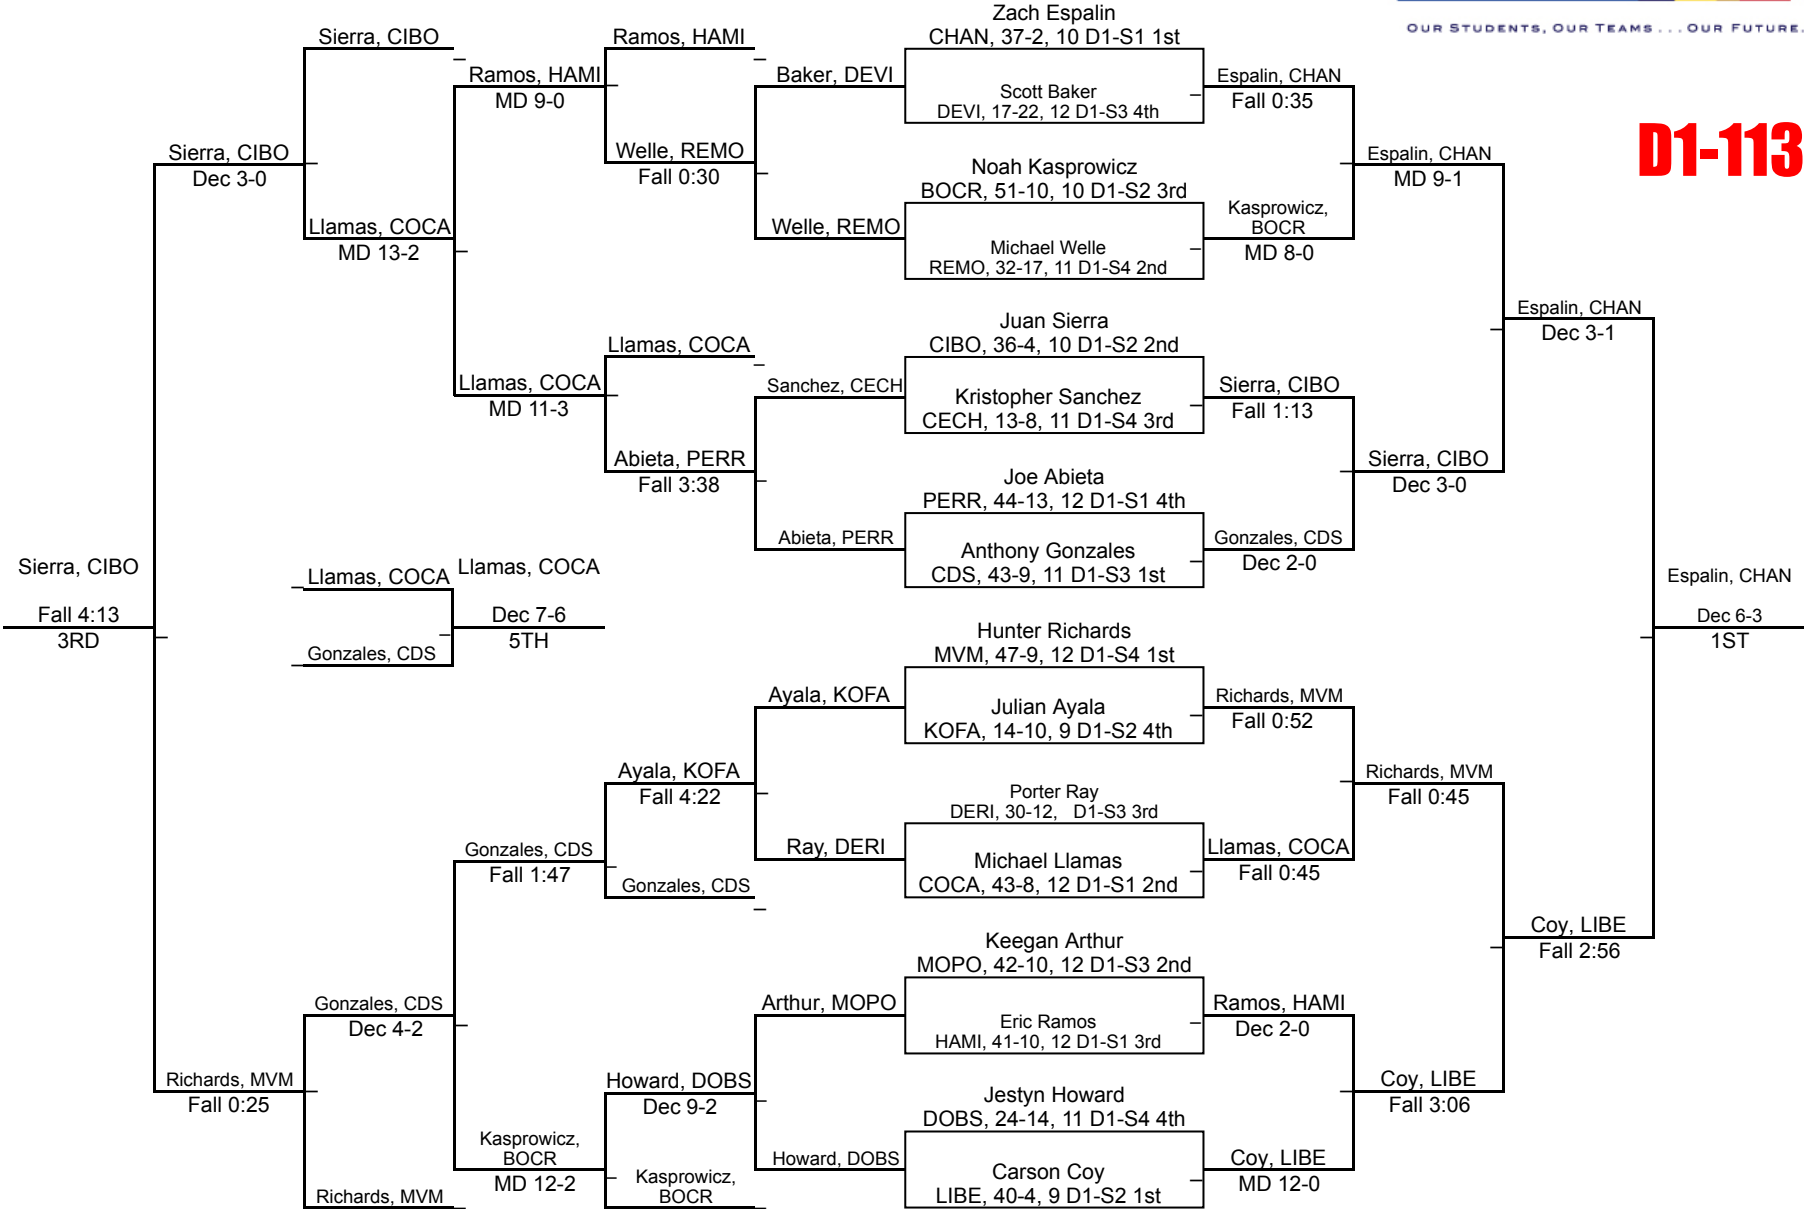

AIA State Championships

D1-113