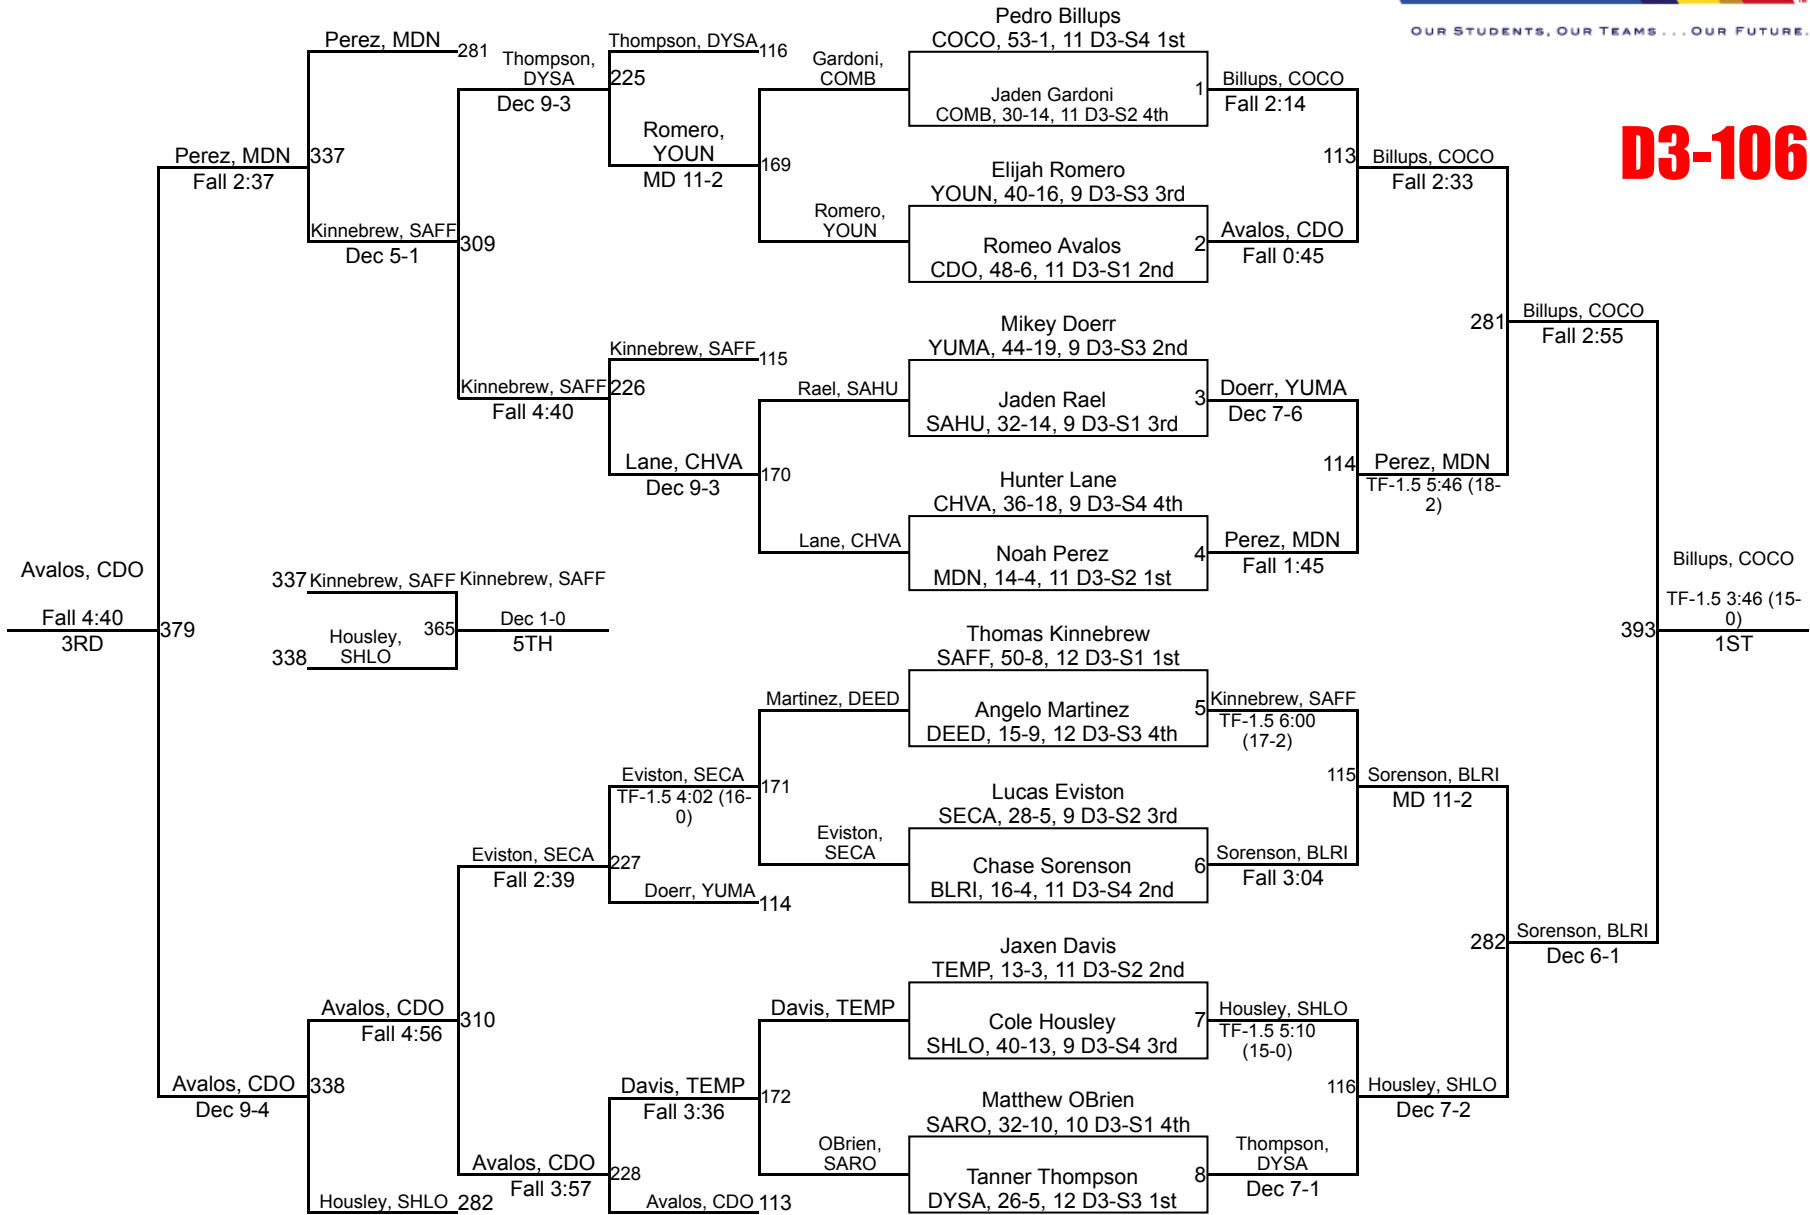

43	Seton Catholic	5.5
44	American Leadership - Qc	4.0
44	Mingus	4.0
46	Bradshaw Mountain	3.0
46	Palo Verde High Magnet School	3.0
48	Vista Grande	2.5
49	Florence	2.0
49	Mohave	2.0
51	Amphitheater	0.0
51	Sabino	0.0
51	Sahuarita	0.0
51	Sahuaro	0.0

D3-106