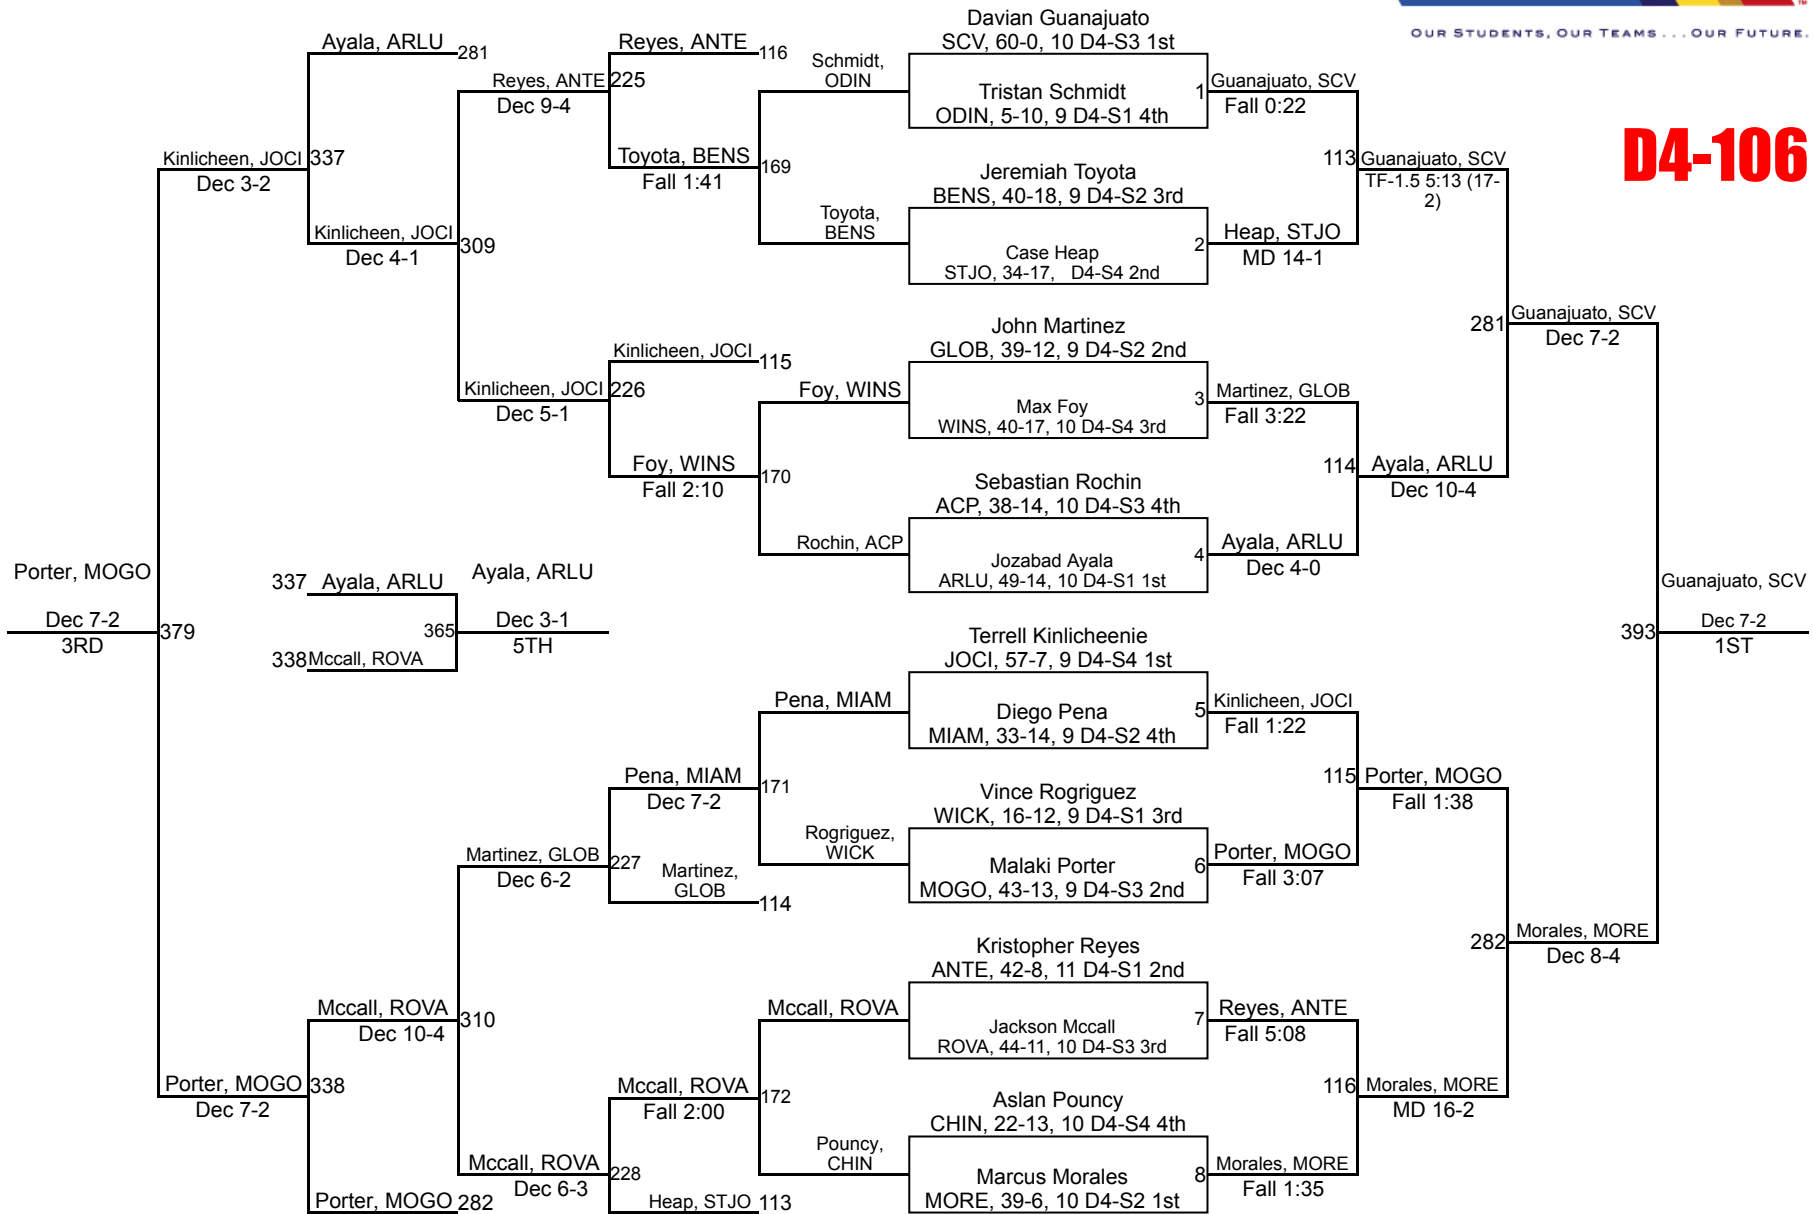

39	Tombstone	3.0
39	Valley Christian	3.0
45	Santa Rita	2.5
46	Coolidge	0.0
46	Northland Prep	0.0
46	San Tan Fh	0.0

D4-106