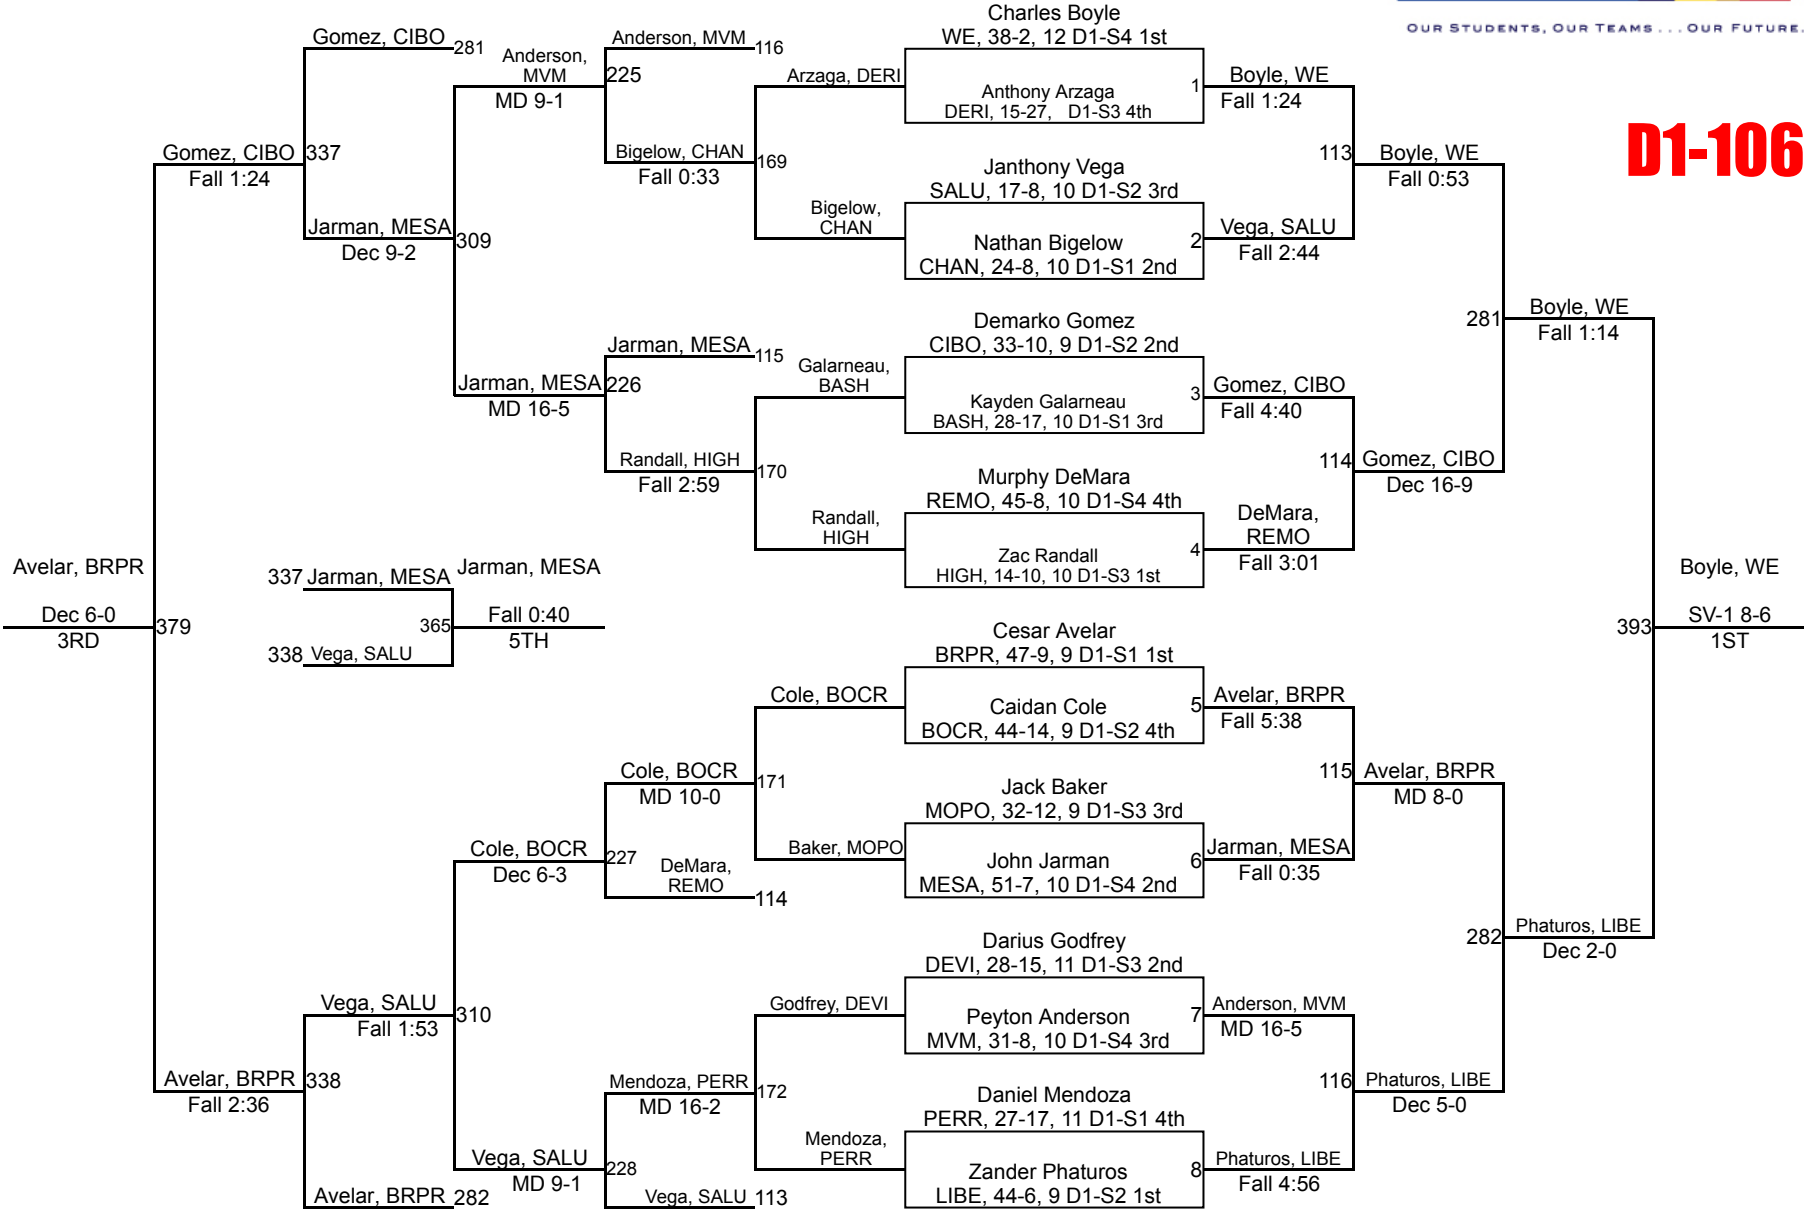

20	Mountain Pointe	25.0
21	Valley Vista	24.5
22	Highland	24.0
23	Desert Ridge	23.0
23	Skyline	23.0
25	Pinnacle	22.0
26	Mountain Ridge	14.0
27	Chaparral	13.0
27	Copper Canyon	13.0
29	San Luis	12.0
30	Dobson	4.0
30	La Joya Community	4.0
32	Trevor G. Browne	3.0
33	Shadow Ridge	2.0
34	Alhambra	1.0
35	North	0.0
35	Westview	0.0

AIA State Championships

D1-106