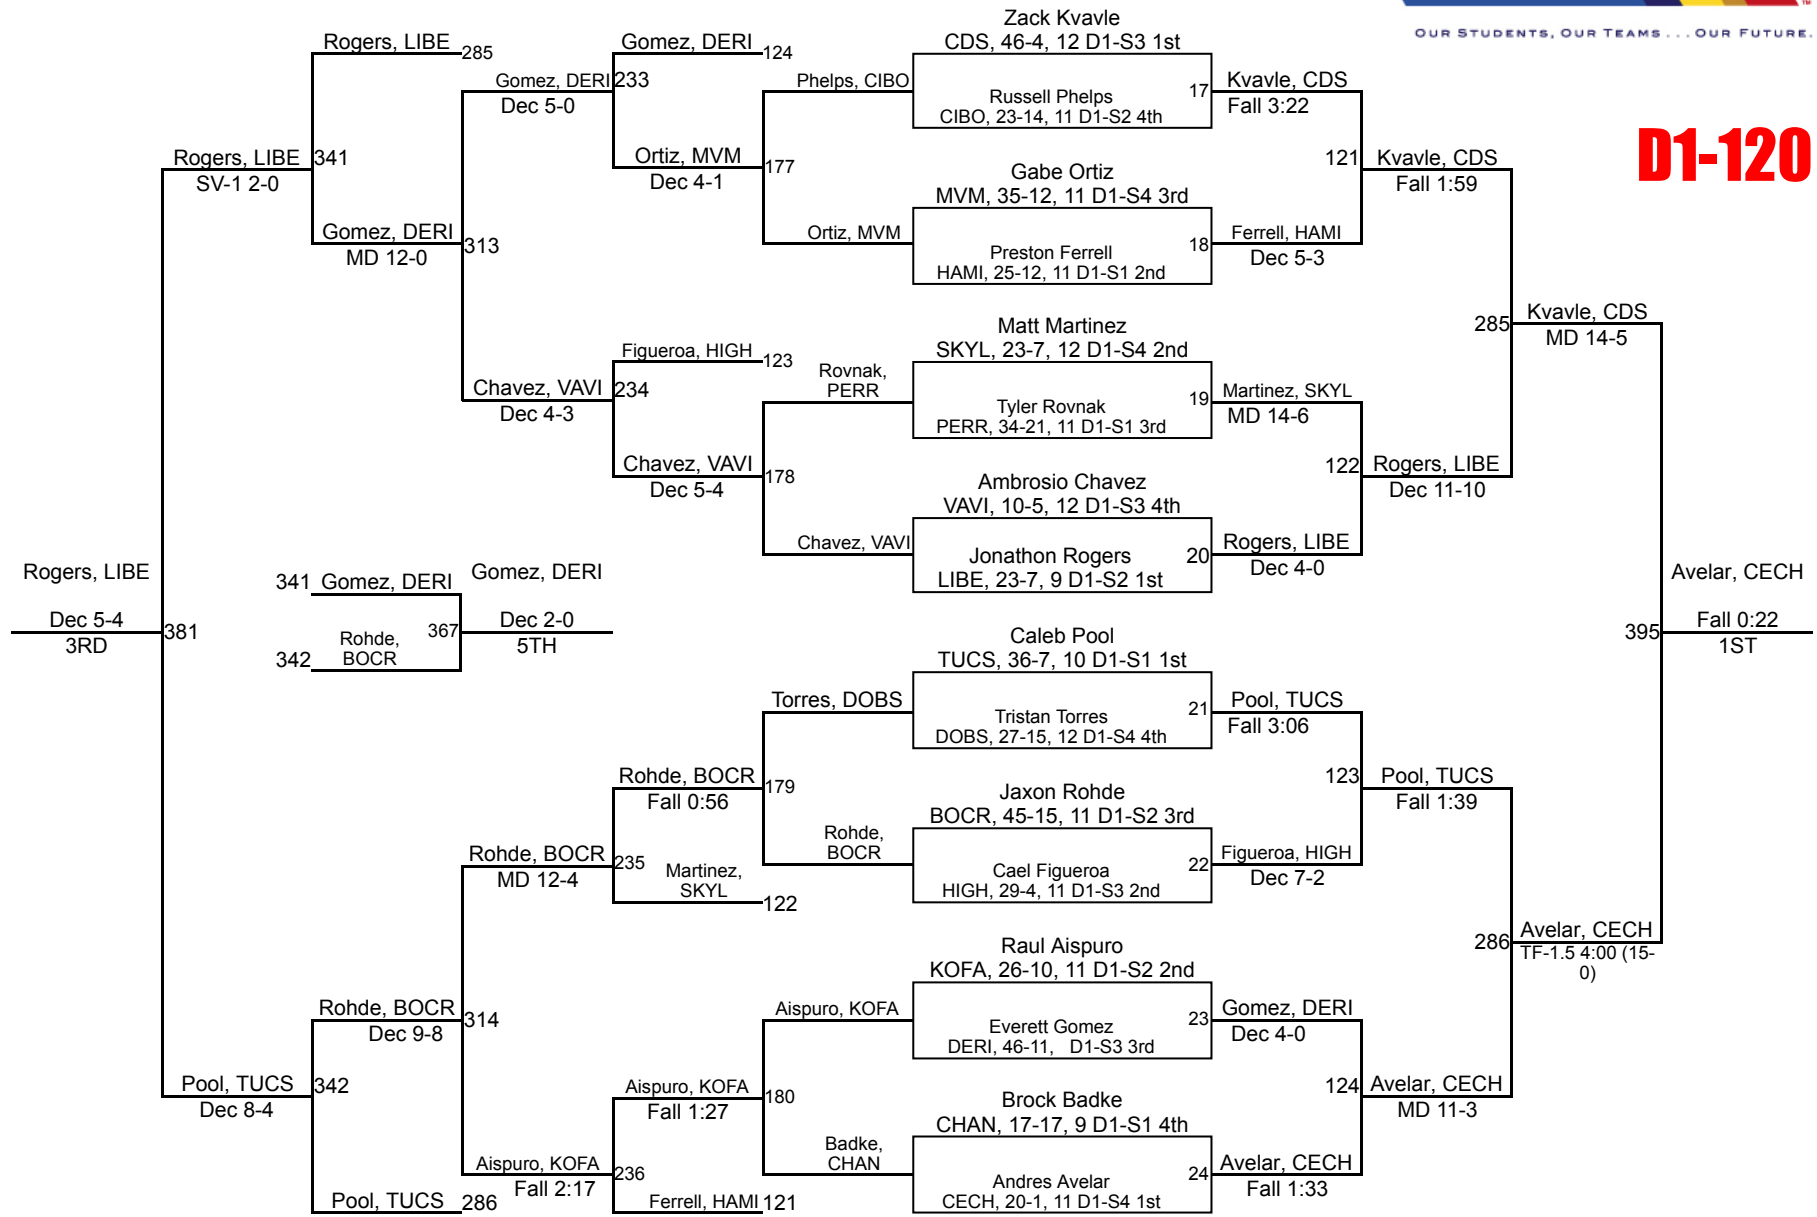

AIA State Championships