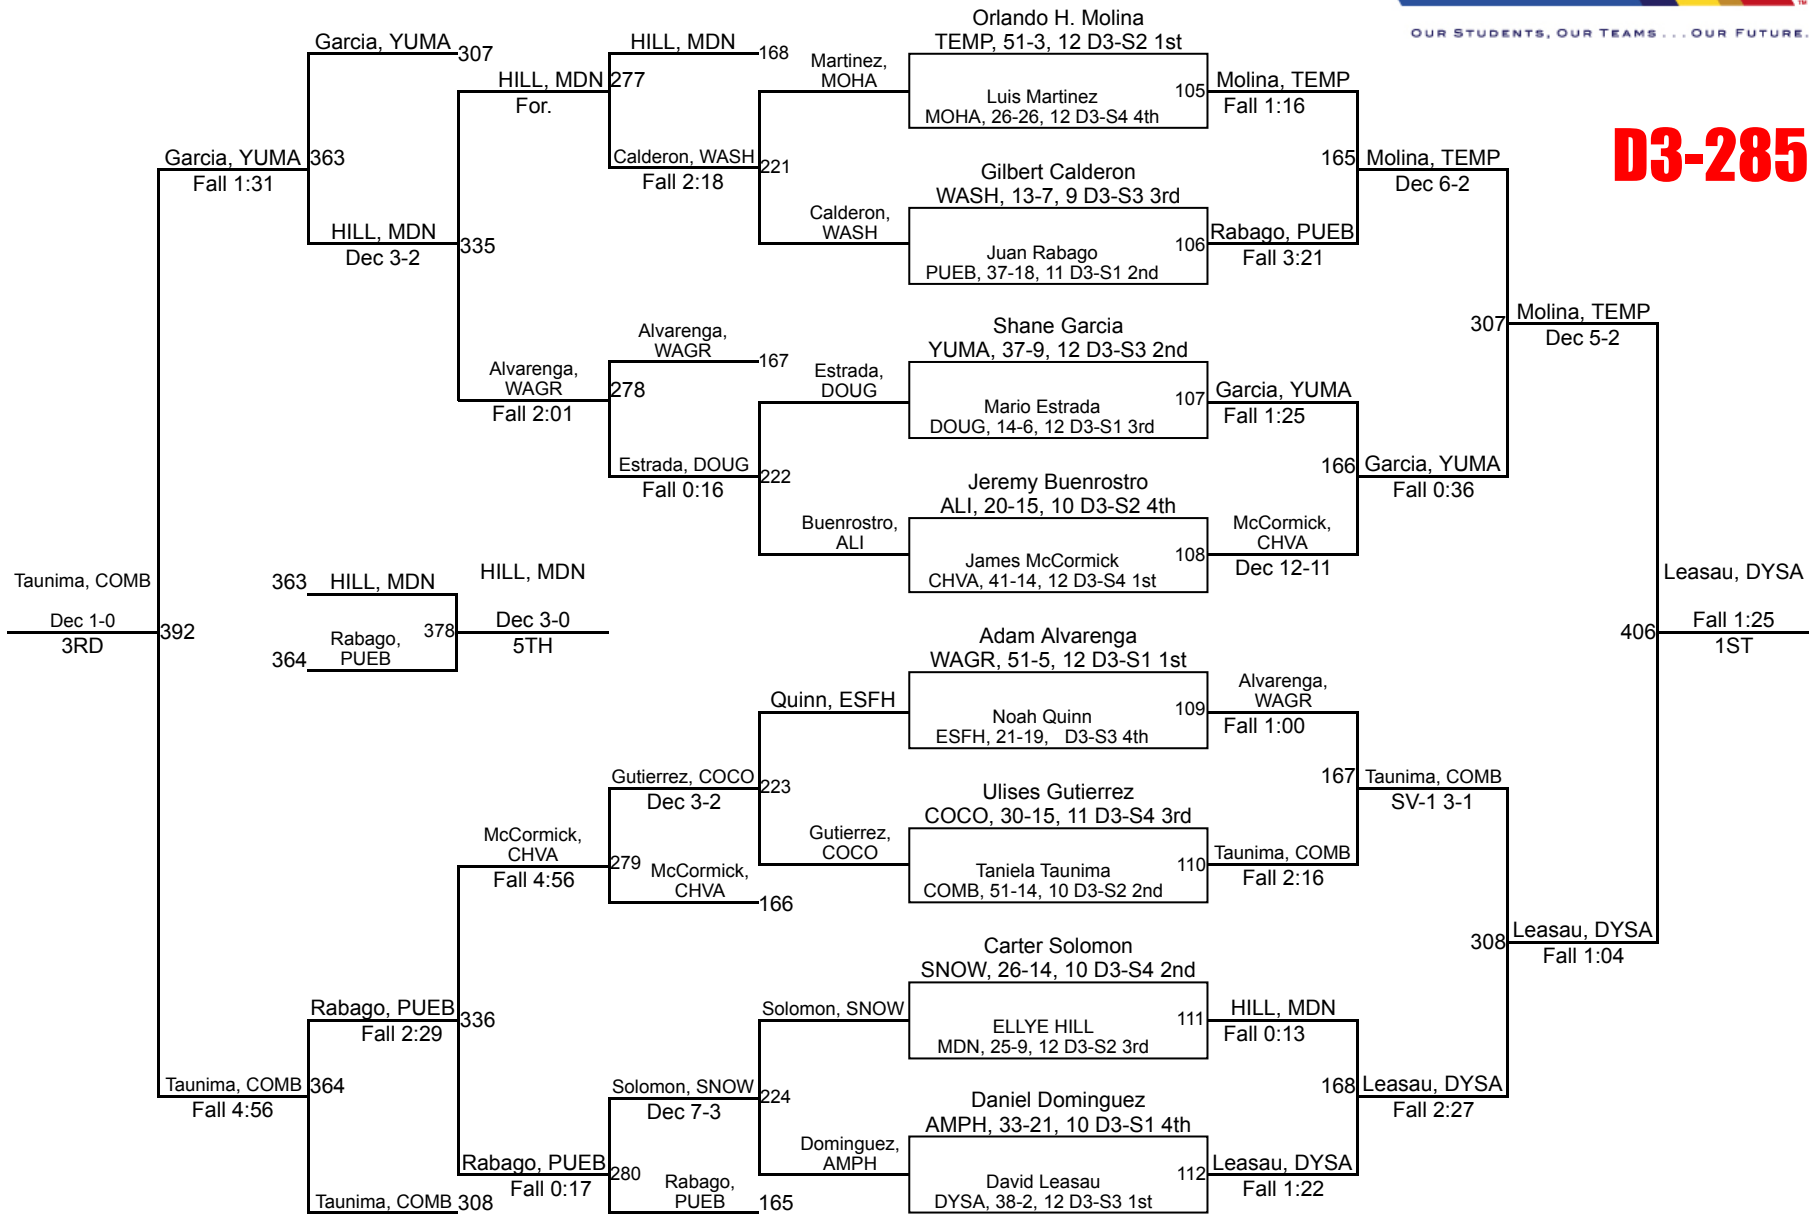

D3-285

Team Scores

Printed on 02/09/2019 12:00 a.m.

D4 Team Scores		
1	Santa Cruz Valley	182.5
2	St Johns	155.0
3	Morenci	144.5
4	Page	119.0
5	Willcox	96.0
6	Thatcher	90.0
7	Arizona Lutheran	87.5
8	Round Valley	80.0
9	Benson	79.5
10	Northwest Christian	76.0
11	Miami	67.0
12	Joseph City	49.0
12	Mogollon	49.0
14	San Pasqual	47.5
15	Camp Verde	45.5
16	River Valley	42.0
17	Winslow	40.0
18	Yuma Catholic	39.5
19	Az College Prep	37.0