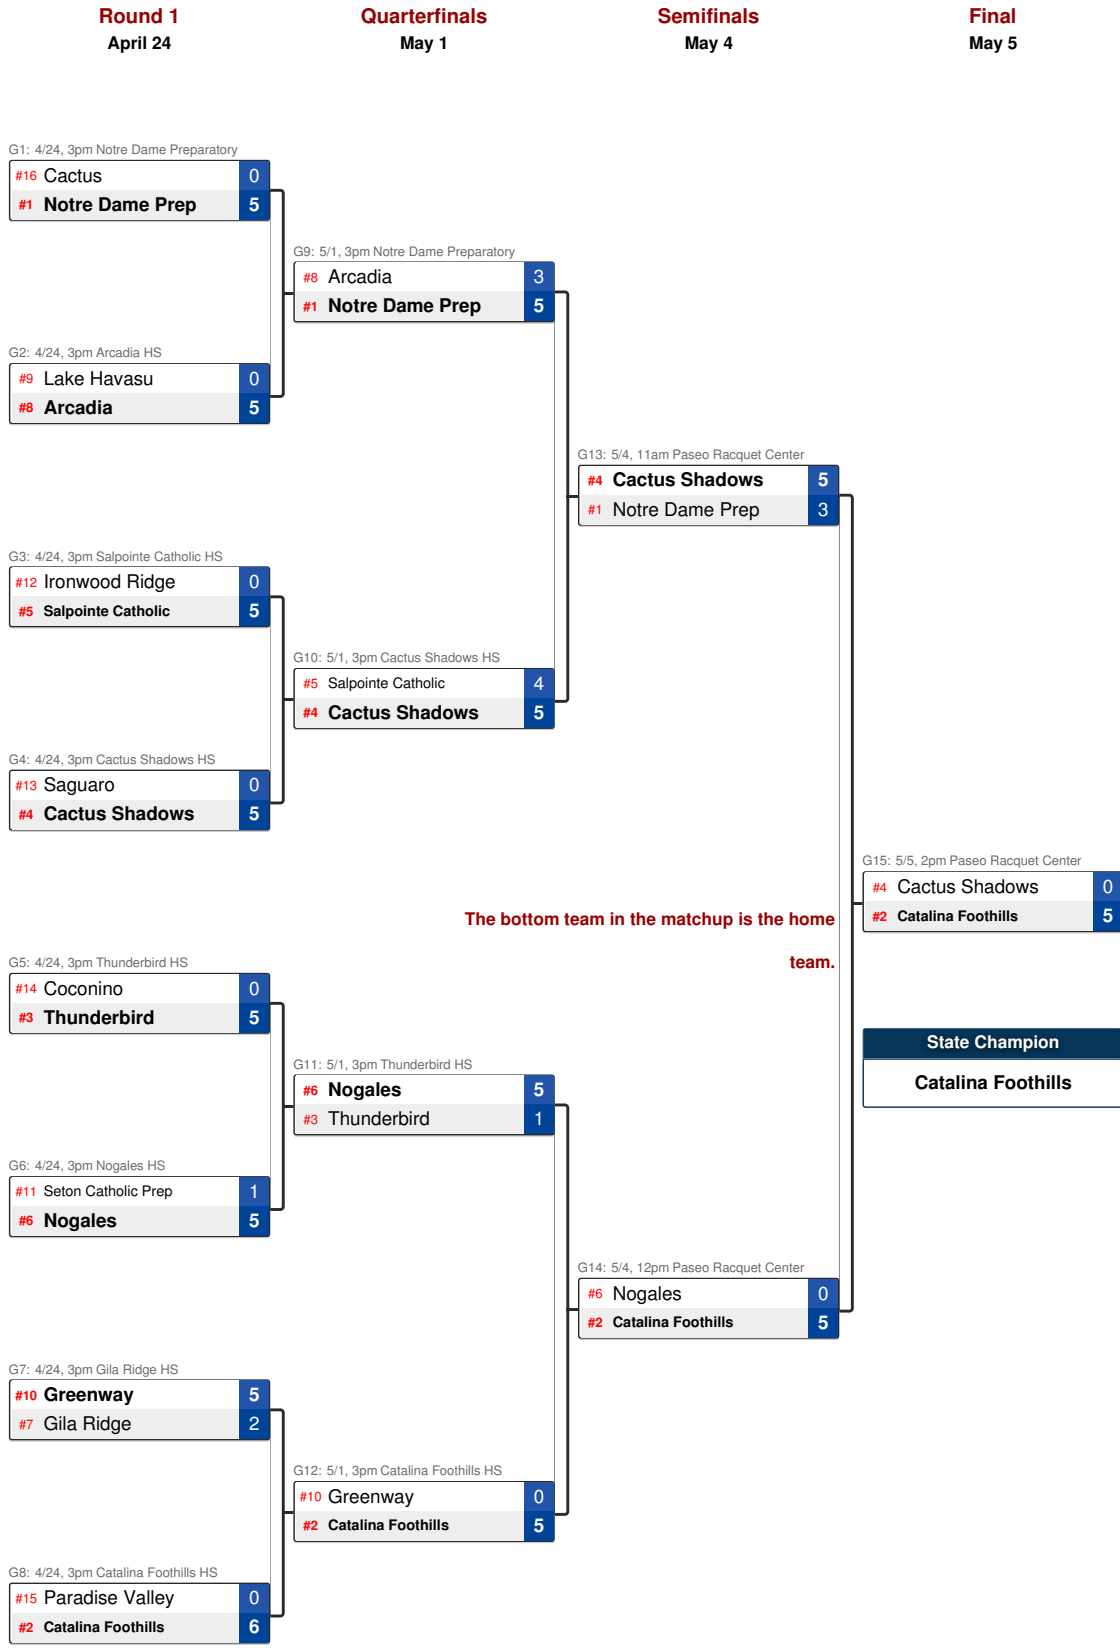

2018 AIA Girls Tennis

Division II State Championship