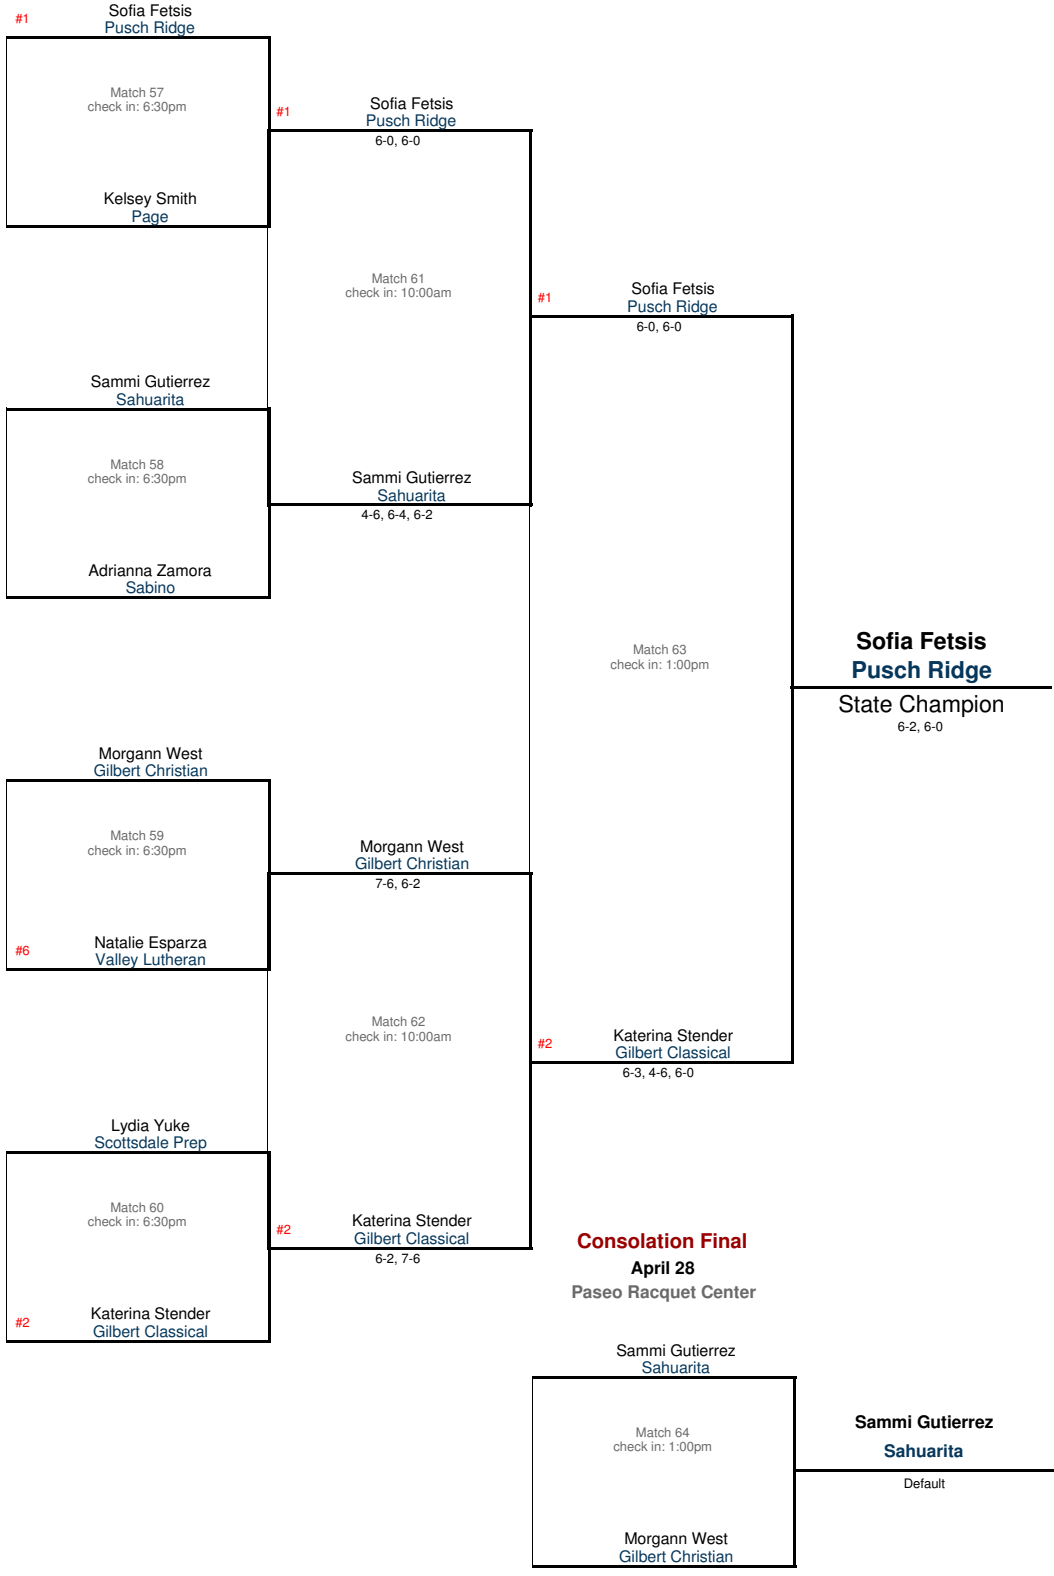

2018 AIA Girls Tennis Singles Division III State Championship

Quarterfinals

April 27

Paseo Racquet Center

Semifinals

April 28

Paseo Racquet Center

Final

April 28

Paseo Racquet Center