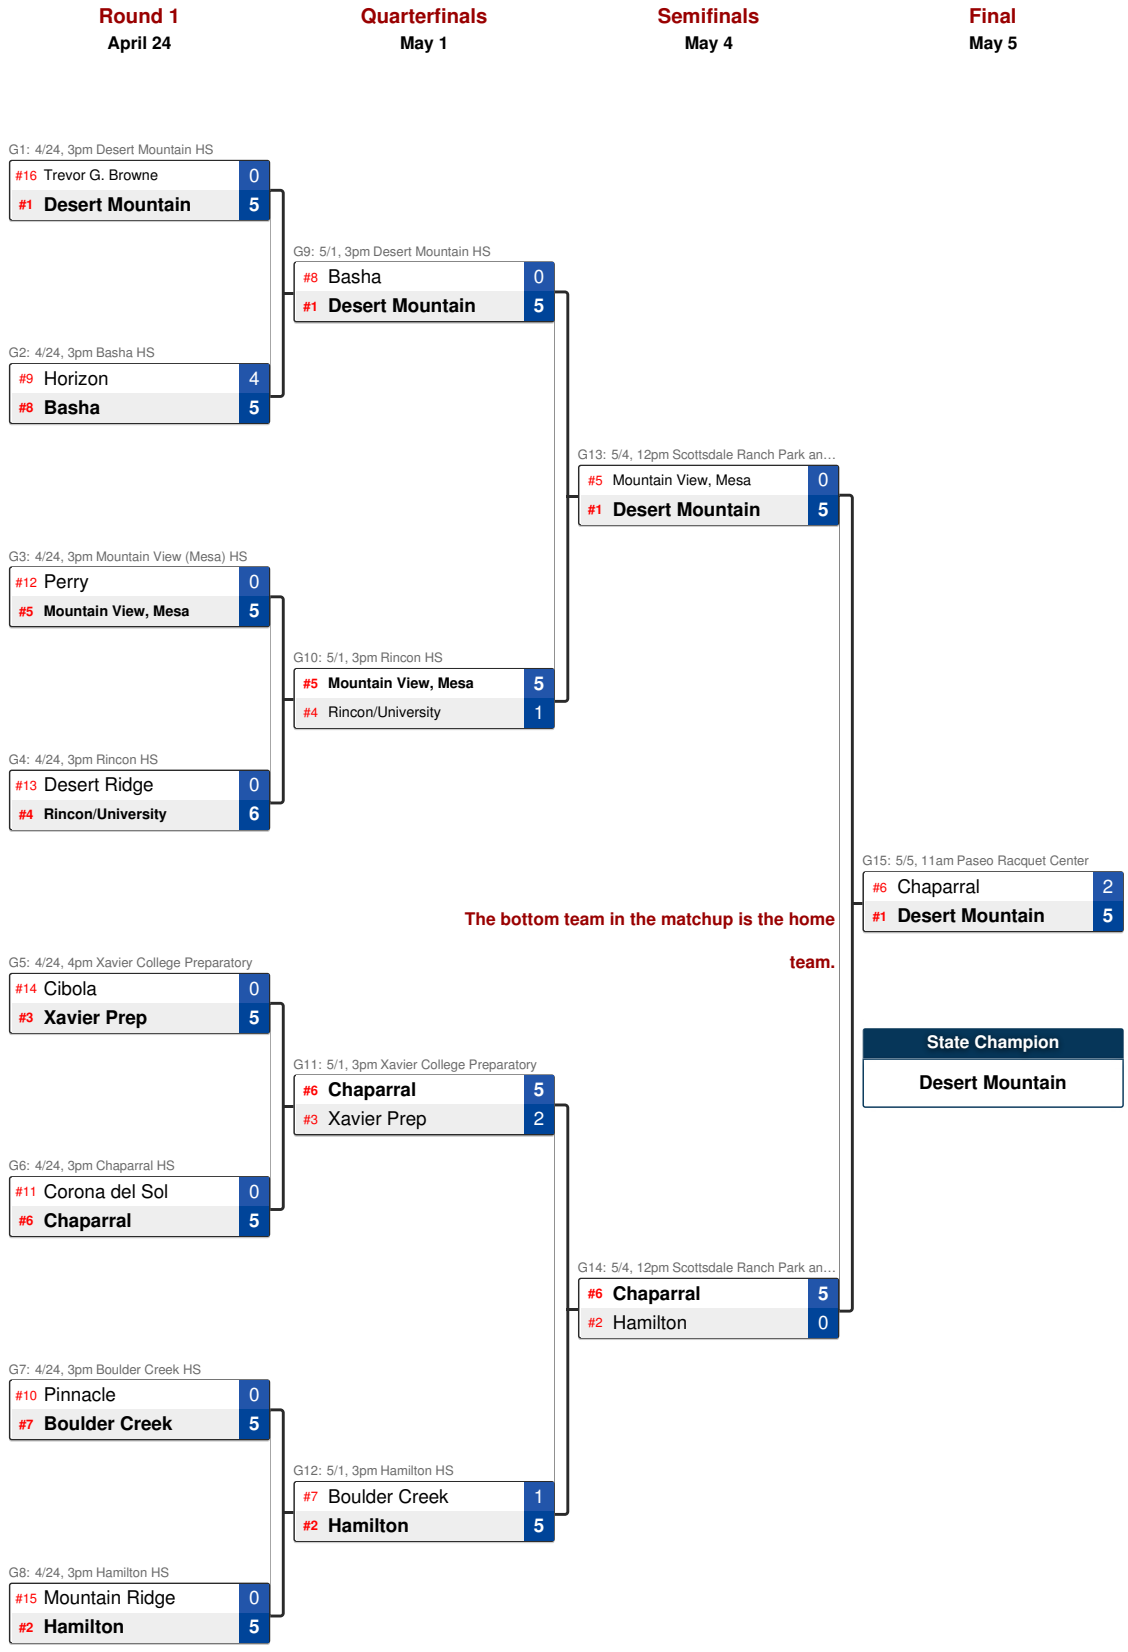

2018 AIA Girls Tennis Division I State Championship

2018 AIA Girls Tennis Singles

Division I State Championship

Quarterfinals

April 27

Paseo Racquet Center

Semifinals

April 28