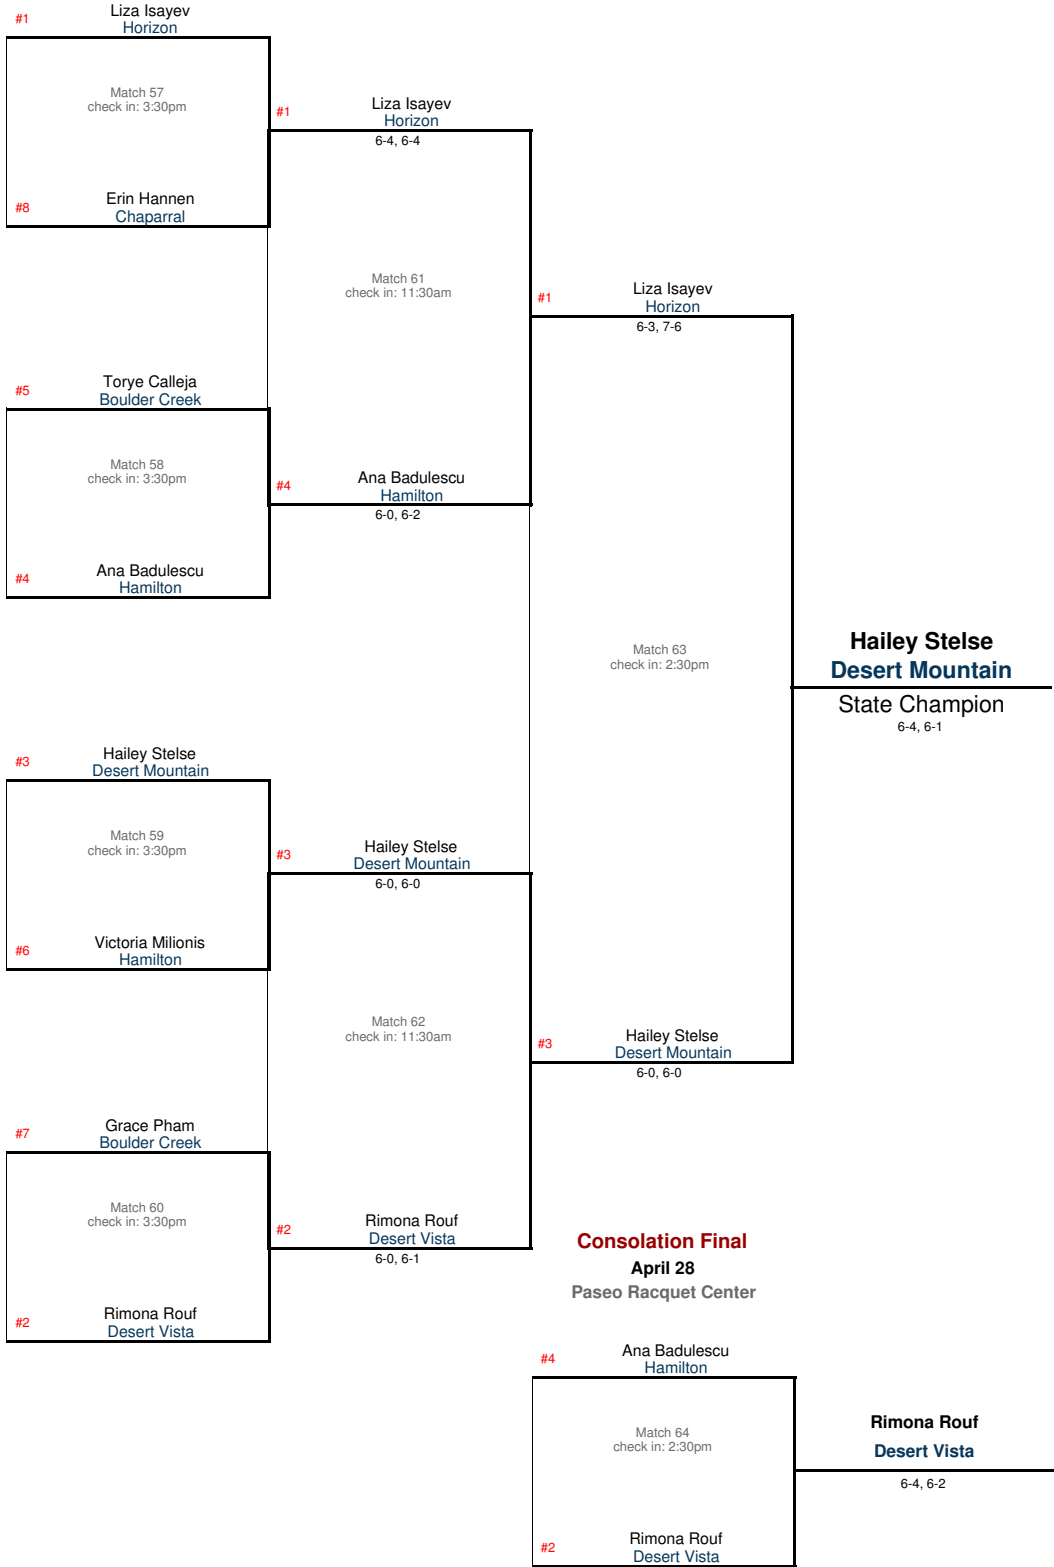

2018 AIA Girls Tennis Singles

Division I State Championship

Quarterfinals

April 27

Paseo Racquet Center

Semifinals

April 28

Paseo Racquet Center

Final

April 28

Paseo Racquet Center