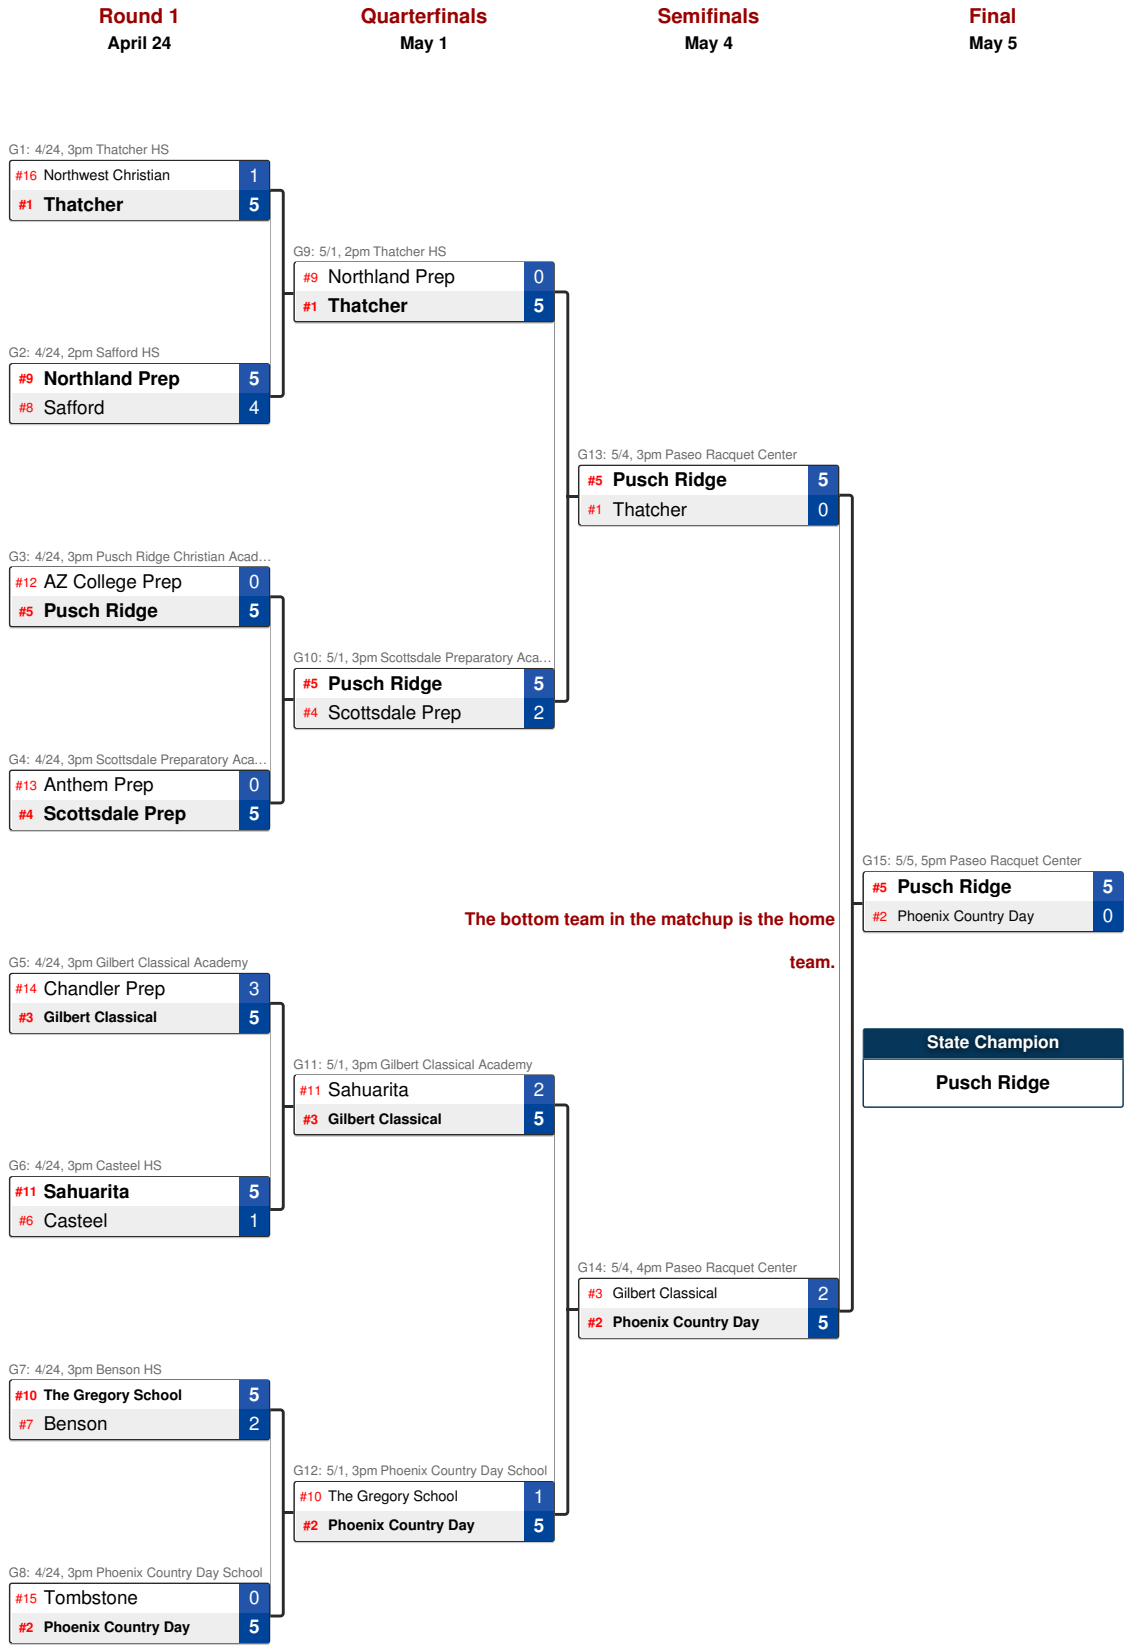

2018 AIA Girls Tennis

Division III State Championship