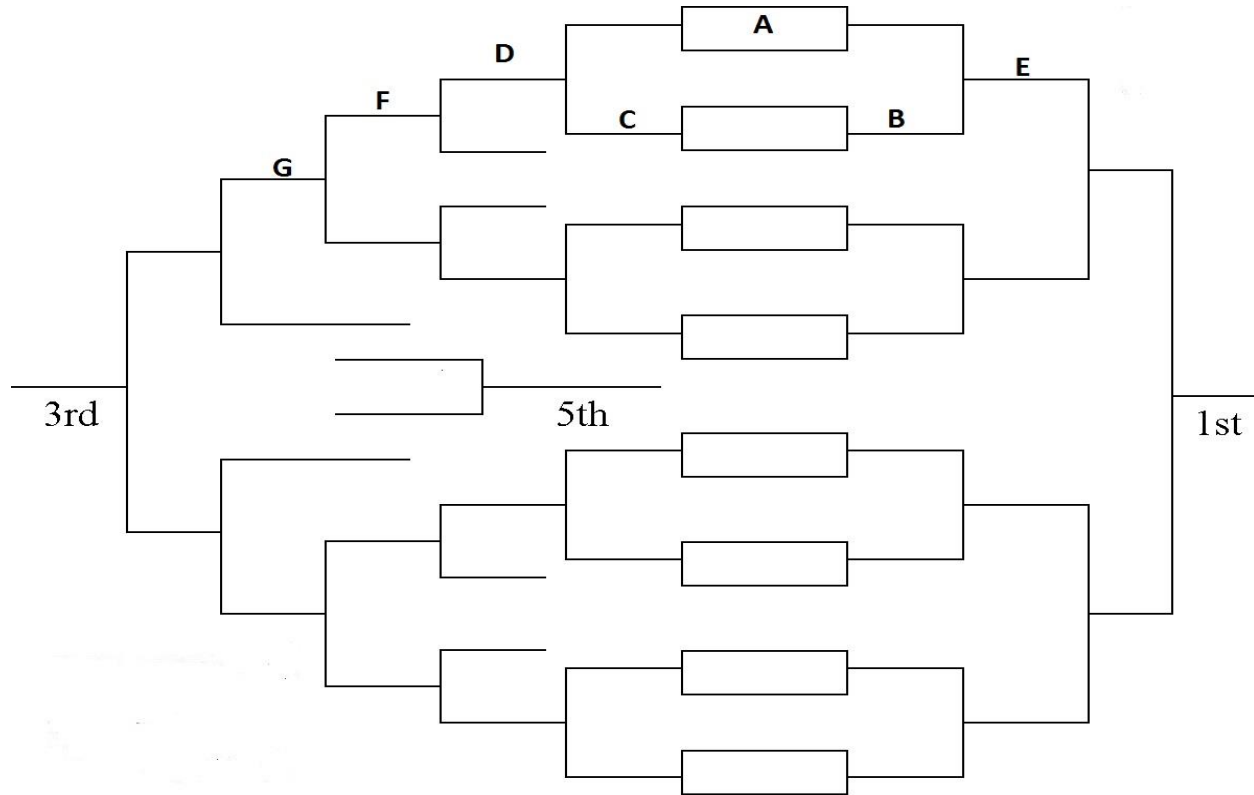

State Tournament Schedule 2018

Divisions I and II

Thurs. (2-8)

Weigh-in @ 9:00 am

**Wrestling starts @ 10:30 am
(Rounds A thru E)**

Fri. (2-9)

Weigh-in @ 8:00 am

**Wrestling starts @ 10:00 am
(Rounds F and G)**

Finals @ 7:00 pm

State Tournament Schedule 2018

Divisions III and IV

Fri. (2-9)

Weigh-in @ 8:30 am

**Wrestling starts @ 11:30 am
(Rounds A thru D)**

Sat. (2-10)

Weigh-in @ 8:30 am

**Wrestling starts @ 10:00 am
(Rounds E thru G)**

Finals @ 4:00 pm