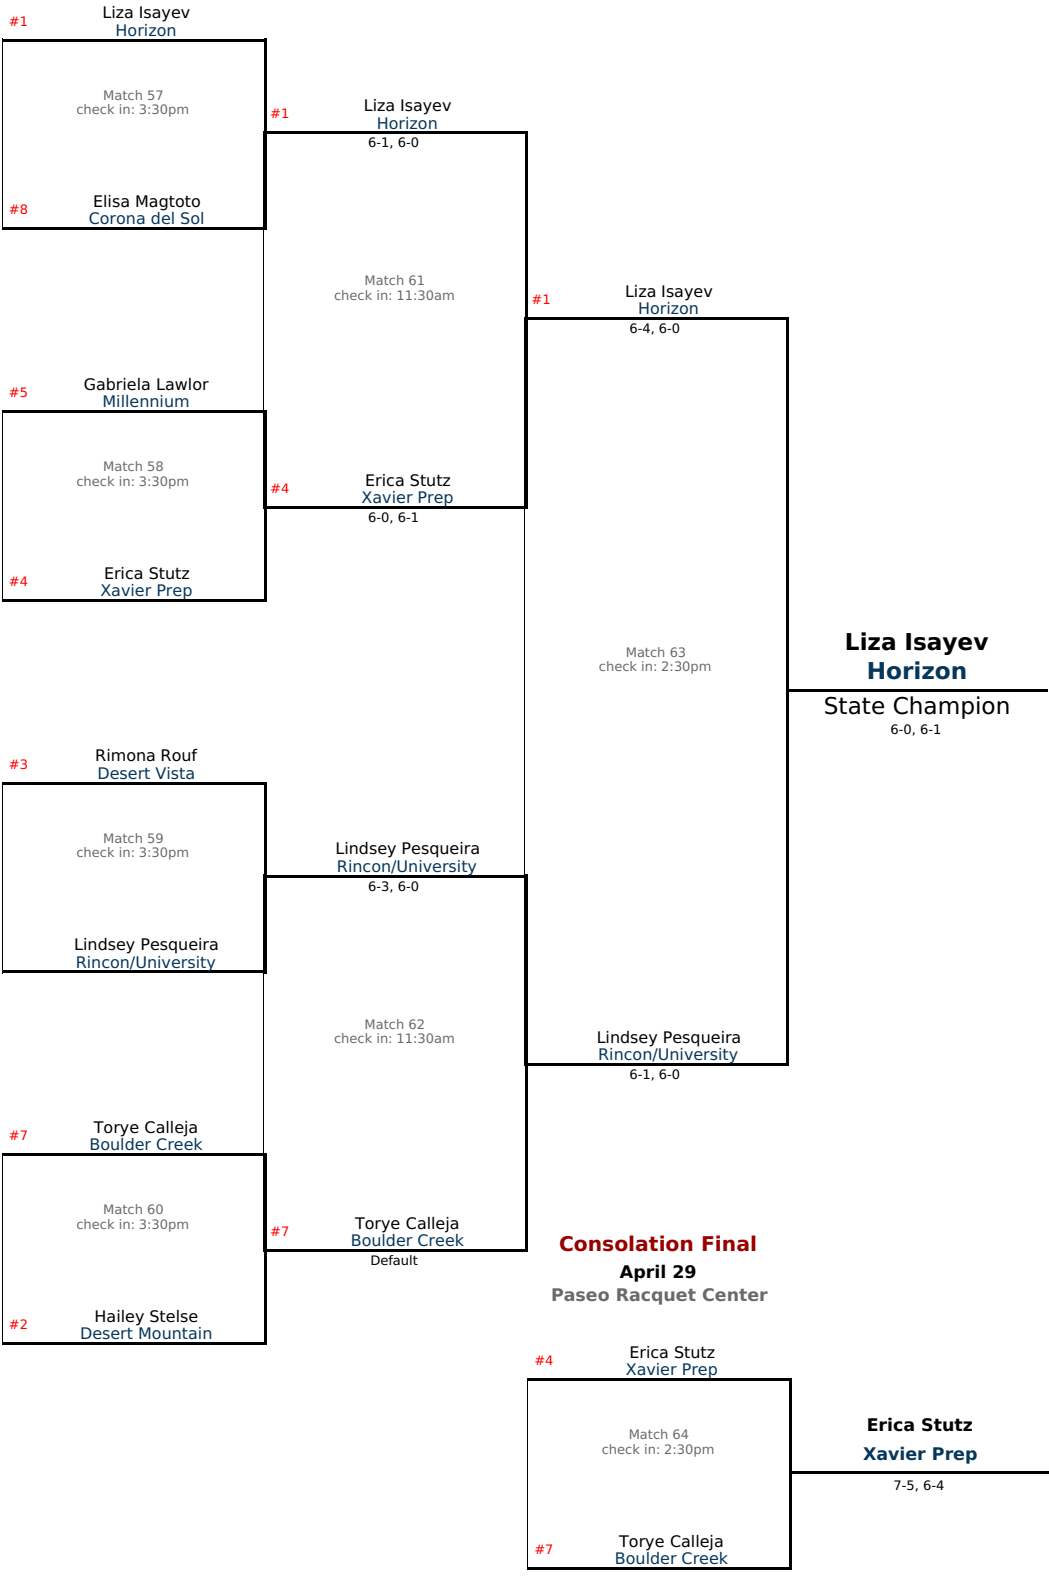

Semifinals

April 29

Paseo Racquet Center

Final

April 29

Paseo Racquet Center

2017 AIA Tennis - Girl's Singles Division I State Championship

Play In April 21	Round 1 April 21 Gene Autry Sports Complex	Round 2 April 21 Gene Autry Sports Complex	Round 3 April 22 Gene Autry Sports Complex	Quarterfinals April 28 Paseo Racquet Center
Bye Match A check in: 10:30am	#1 Isayev Horizon Match 1 check in: 10:30am Goldberg Perry	#1 L. Isayev Horizon 6-0, 6-0 Match 33 check in: 4:30pm	#1 Liza Isayev Horizon 6-0, 6-0 Match 49 check in: 11:30am	#1 Liza Isayev Horizon 6-1, 6-1 Match 57 check in: 3:30pm See Page 1
Bye	Armendari Camelback Match 2 check in: 10:30am Kern Cibola	A. Kern Cibola 7-5, 6-4		
	Nelson Mtn Pointe Match 3 check in: 10:30am MacLay Hamilton	B. MacLay Hamilton 6-3, 6-1 Match 34 check in: 4:30pm	Brooke MacLay Hamilton 6-4, 6-4	
	Ngo Dobson Match 4 check in: 10:30am Wheeler Sunnyslope	T. Ngo Dobson 6-3, 6-3		
	De Jesus Apollo Match 5 check in: 10:30am Miranda Sunnyside	V. Miranda Sunnyside 6-2, 6-2 Match 35 check in: 4:30pm	Una Rosales Willow Canyon 6-0, 6-1	
	Tobin Ironwood Match 6 check in: 10:30am Rosales Willow Canyon	U. Rosales Willow Canyon 6-2, 6-1	Match 50 check in: 11:30am	#8 Elisa Magtoto Corona del Sol 6-3, 7-6
	Norman Queen Creek Match 7 check in: 10:30am Simakuvar Chaparral	A. Simakuvar Chaparral 6-0, 6-0 Match 36 check in: 4:30pm	#8 Elisa Magtoto Corona del Sol 7-5, 6-1	
	Gold Desert Mtn Match 8 check in: 10:30am #8 Magtoto Corona del Sol	E. Magtoto Corona del Sol 6-3, 6-1		
	#5 Lawlor Millennium Match 9 check in: 10:30am Barajas Trevor G. Browne	#5 G. Lawlor Millennium 6-0, 6-1 Match 37 check in: 4:30pm	#5 Gabriela Lawlor Millennium 6-1, 6-1	#5 Gabriela Lawlor Millennium 6-0, 6-0 Match 58 check in: 3:30pm See Page 1
	Slattery Sandra Day O'Connor Match 10 check in: 10:30am Abinosa Red Mountain	K. Slattery Sandra Day O'Connor 6-4, 6-3	Match 51 check in: 11:30am	
	Lopezlira Centennial Match 11 check in: 10:30am Camacho Chandler	I. Camacho Chandler 7-5, 2-6, 6-4 Match 38 check in: 4:30pm	Isabel Camacho Chandler 6-3, 6-2	
	Hoffman Westwood Match 12 check in: 10:30am Manuel Tolleson Union	A. Hoffman Westwood 6-1, 6-3		
	Packard Tucson Match 13 check in: 10:30am Romo Maricopa	V. Packard Tucson 4-6, 6-4, 6-1 Match 39 check in: 4:30pm	Kristen Stallons Shadow Ridge 6-2, 6-2	
	Stallons Shadow Ridge Match 14 check in: 10:30am Arias Marana	K. Stallons Shadow Ridge 6-0, 6-0	Match 52 check in: 11:30am	#4 Erica Stutz Xavier Prep 6-0, 6-1
	O'Neal Maryvale Match 15 check in: 10:30am Palmer Desert Vista	A. Palmer Desert Vista 6-1, 6-0 Match 40 check in: 4:30pm	#4 Erica Stutz Xavier Prep 6-1, 6-2	
	Schwuchow Skyline Match 16 check in: 10:30am #4 Stutz Xavier Prep	E. Stutz Xavier Prep 6-1, 6-0		