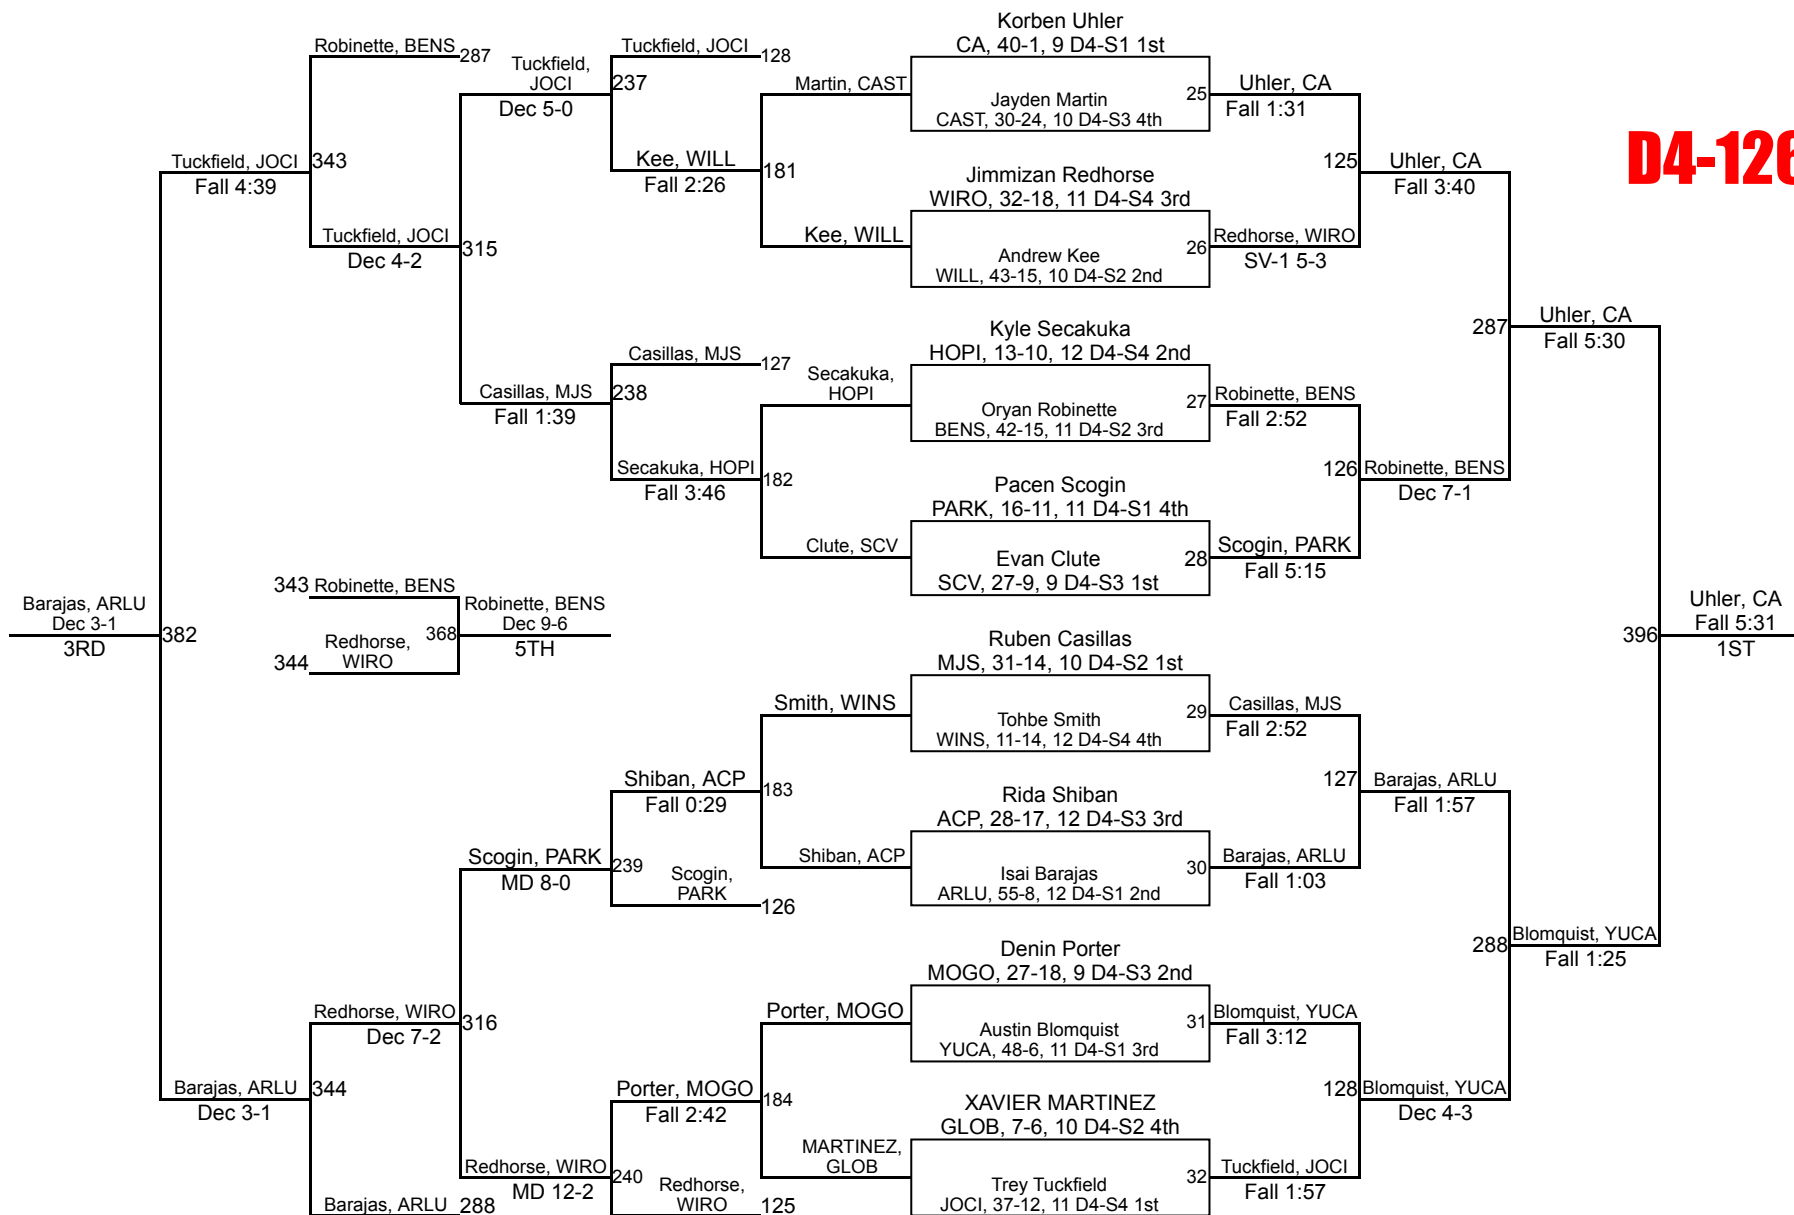

2017 AIA State Championships

D4-126