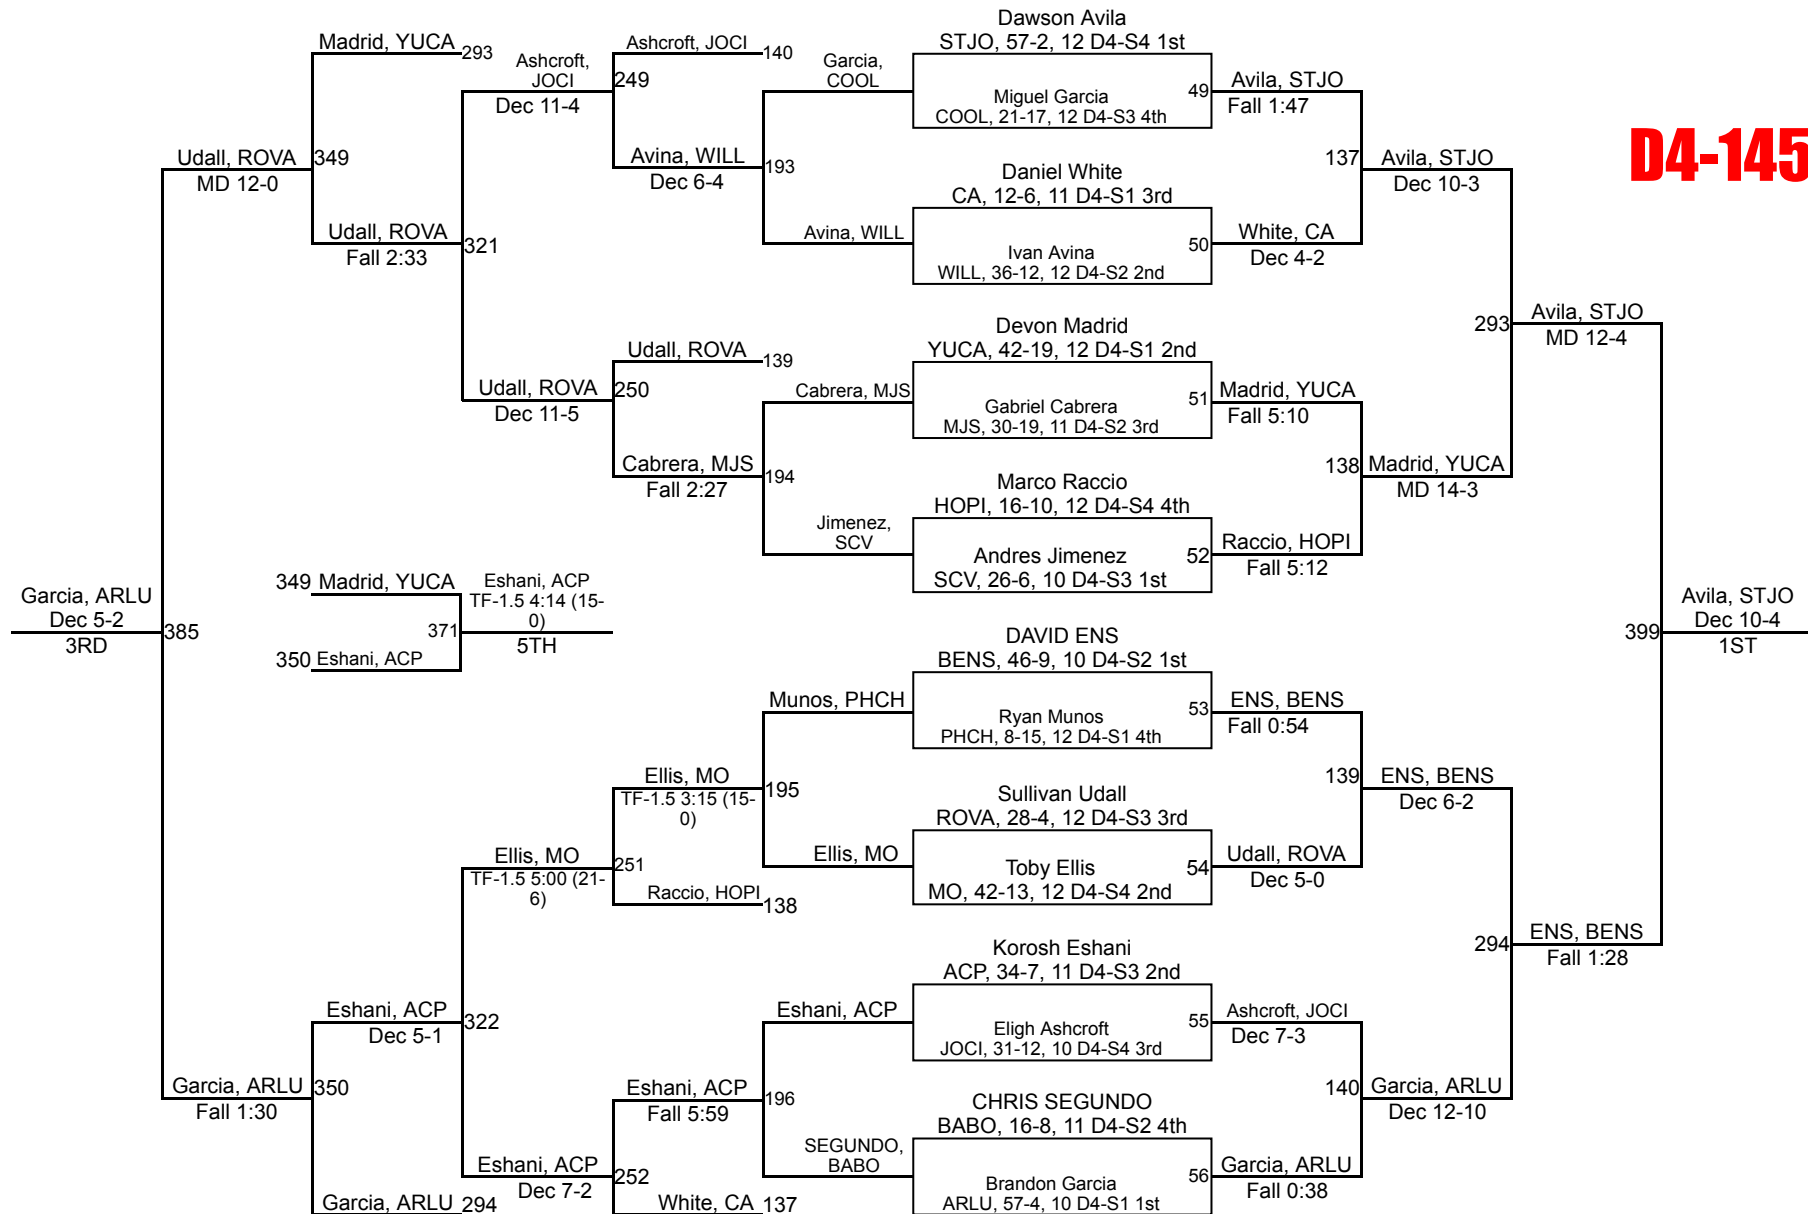

2017 AIA State Championships

D4-145