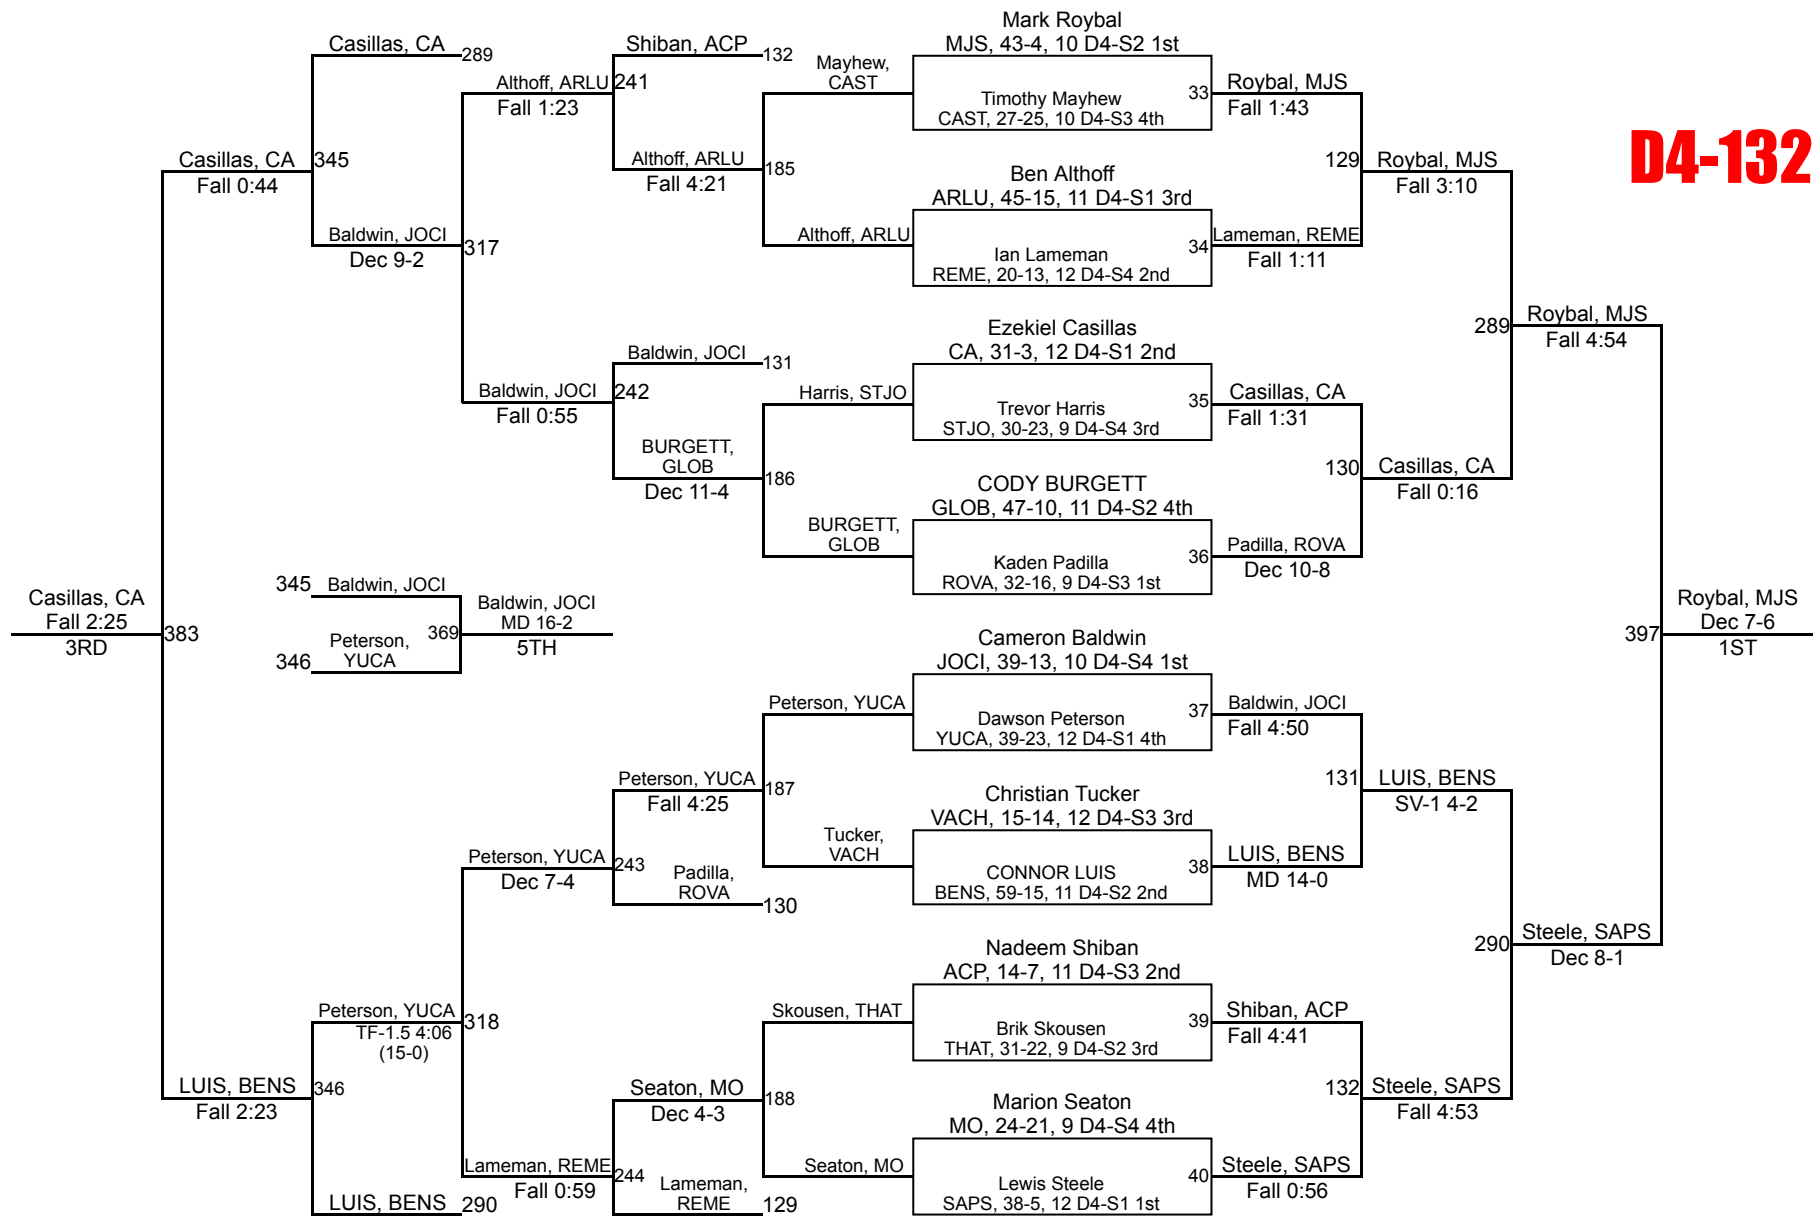

2017 AIA State Championships

D4-132