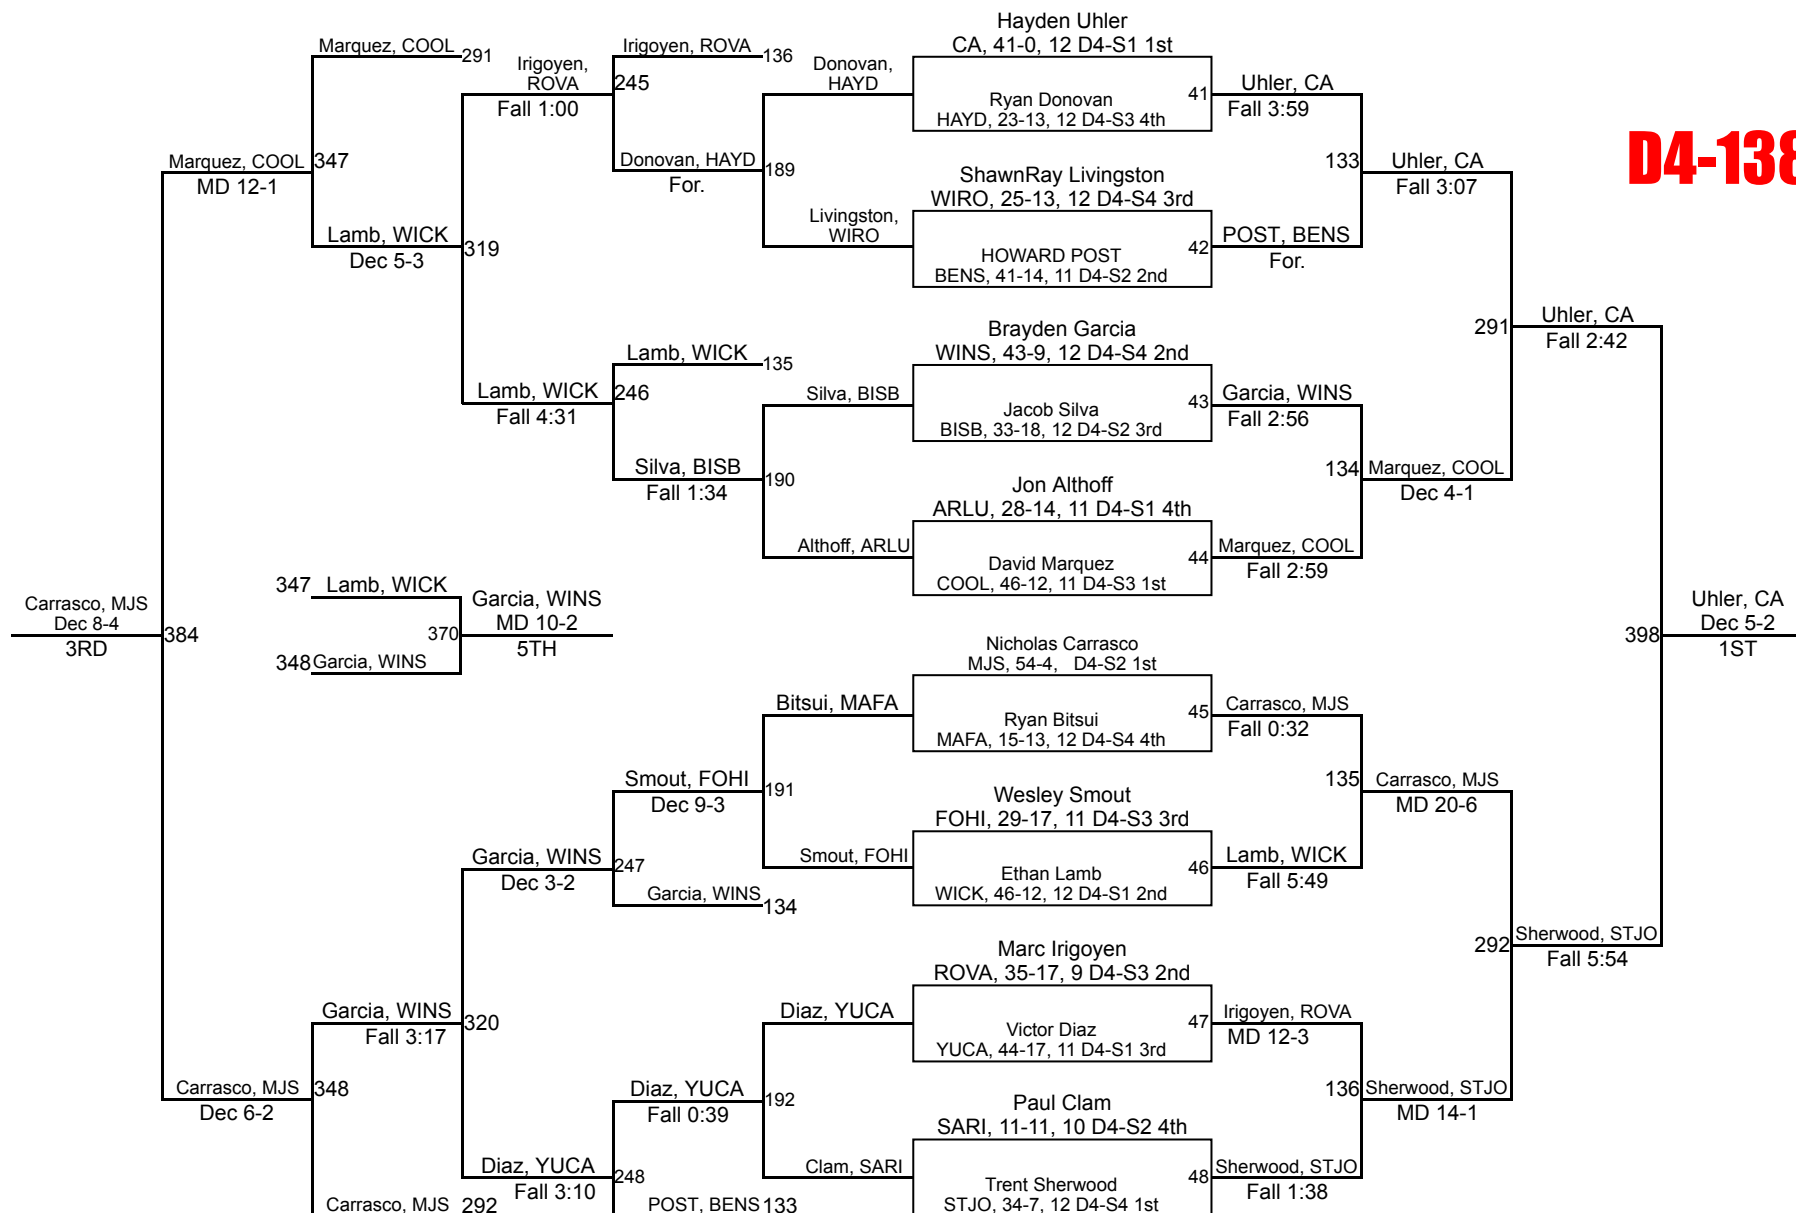

2017 AIA State Championships

D4-138