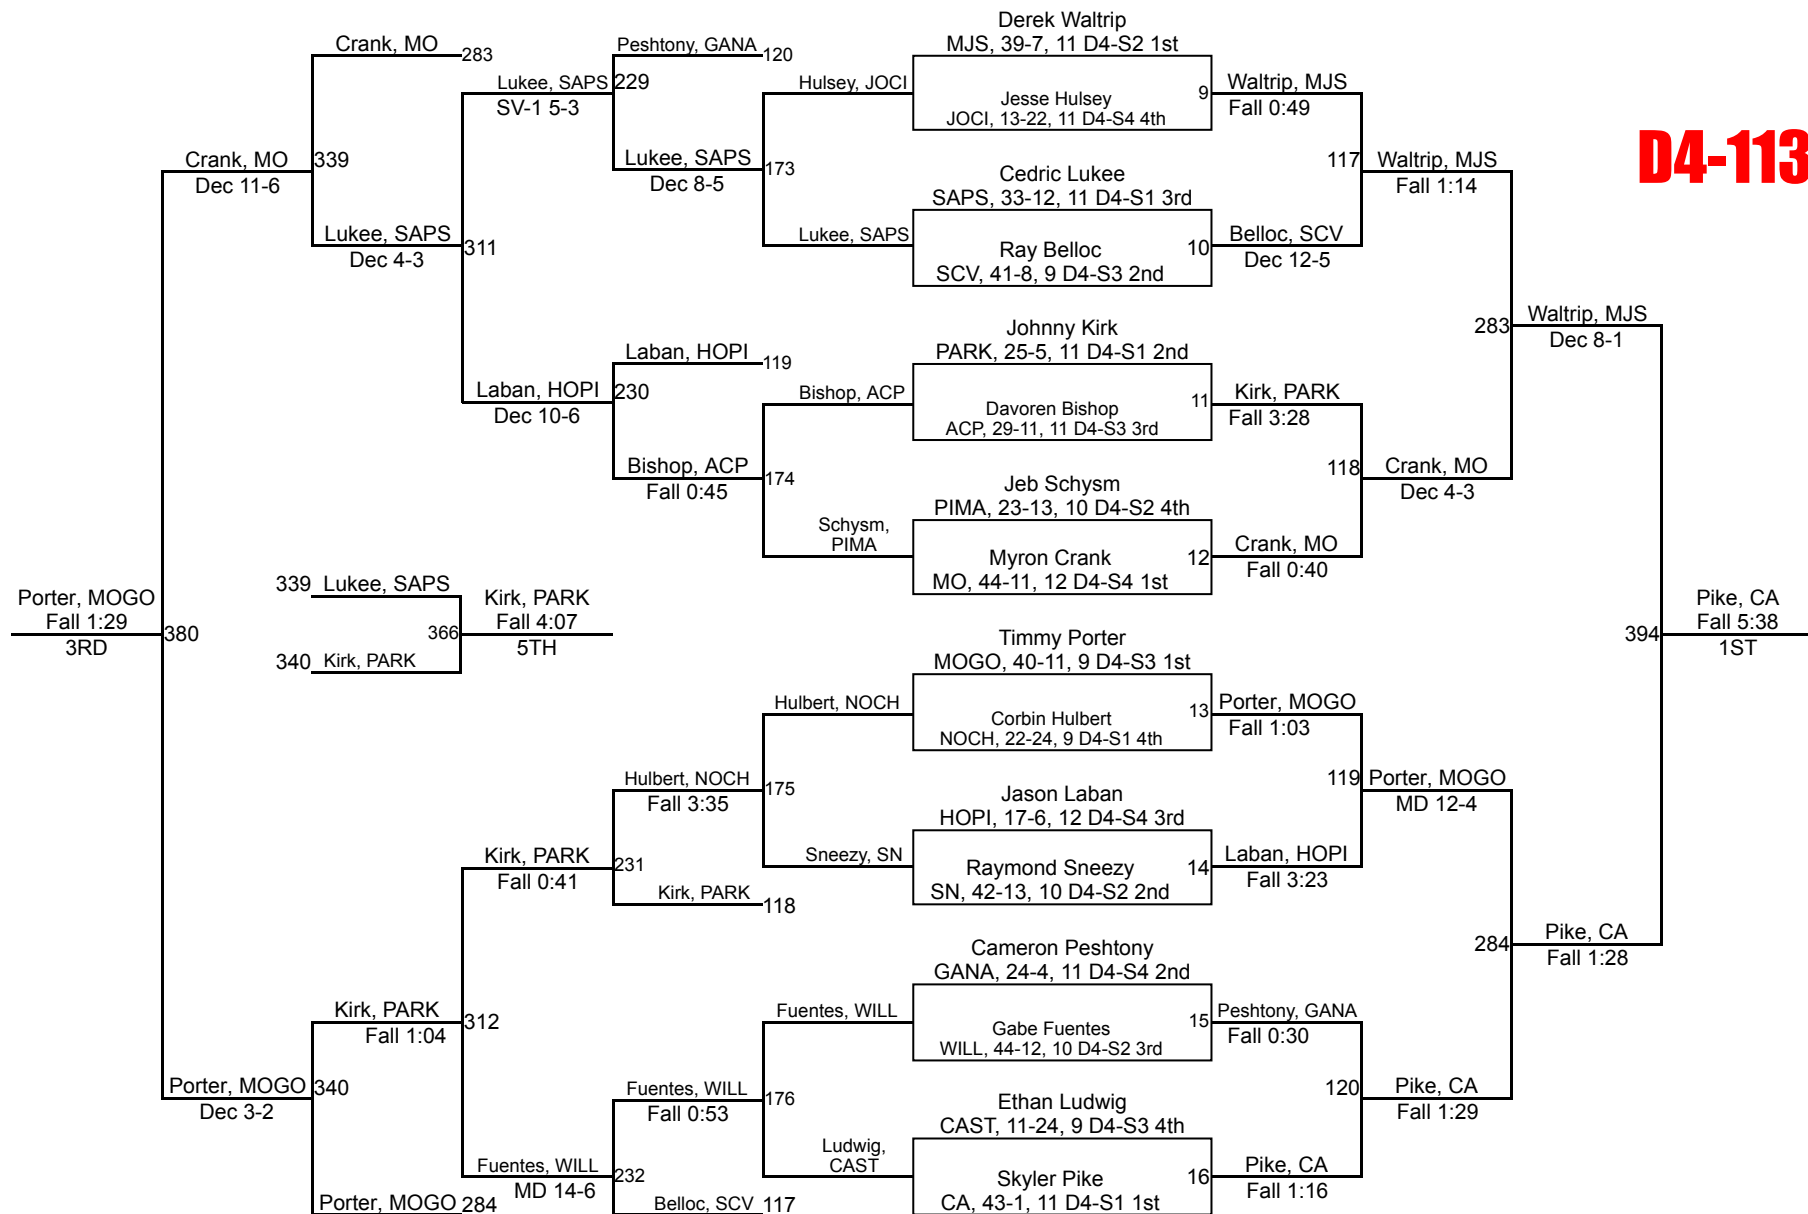

2017 AIA State Championships