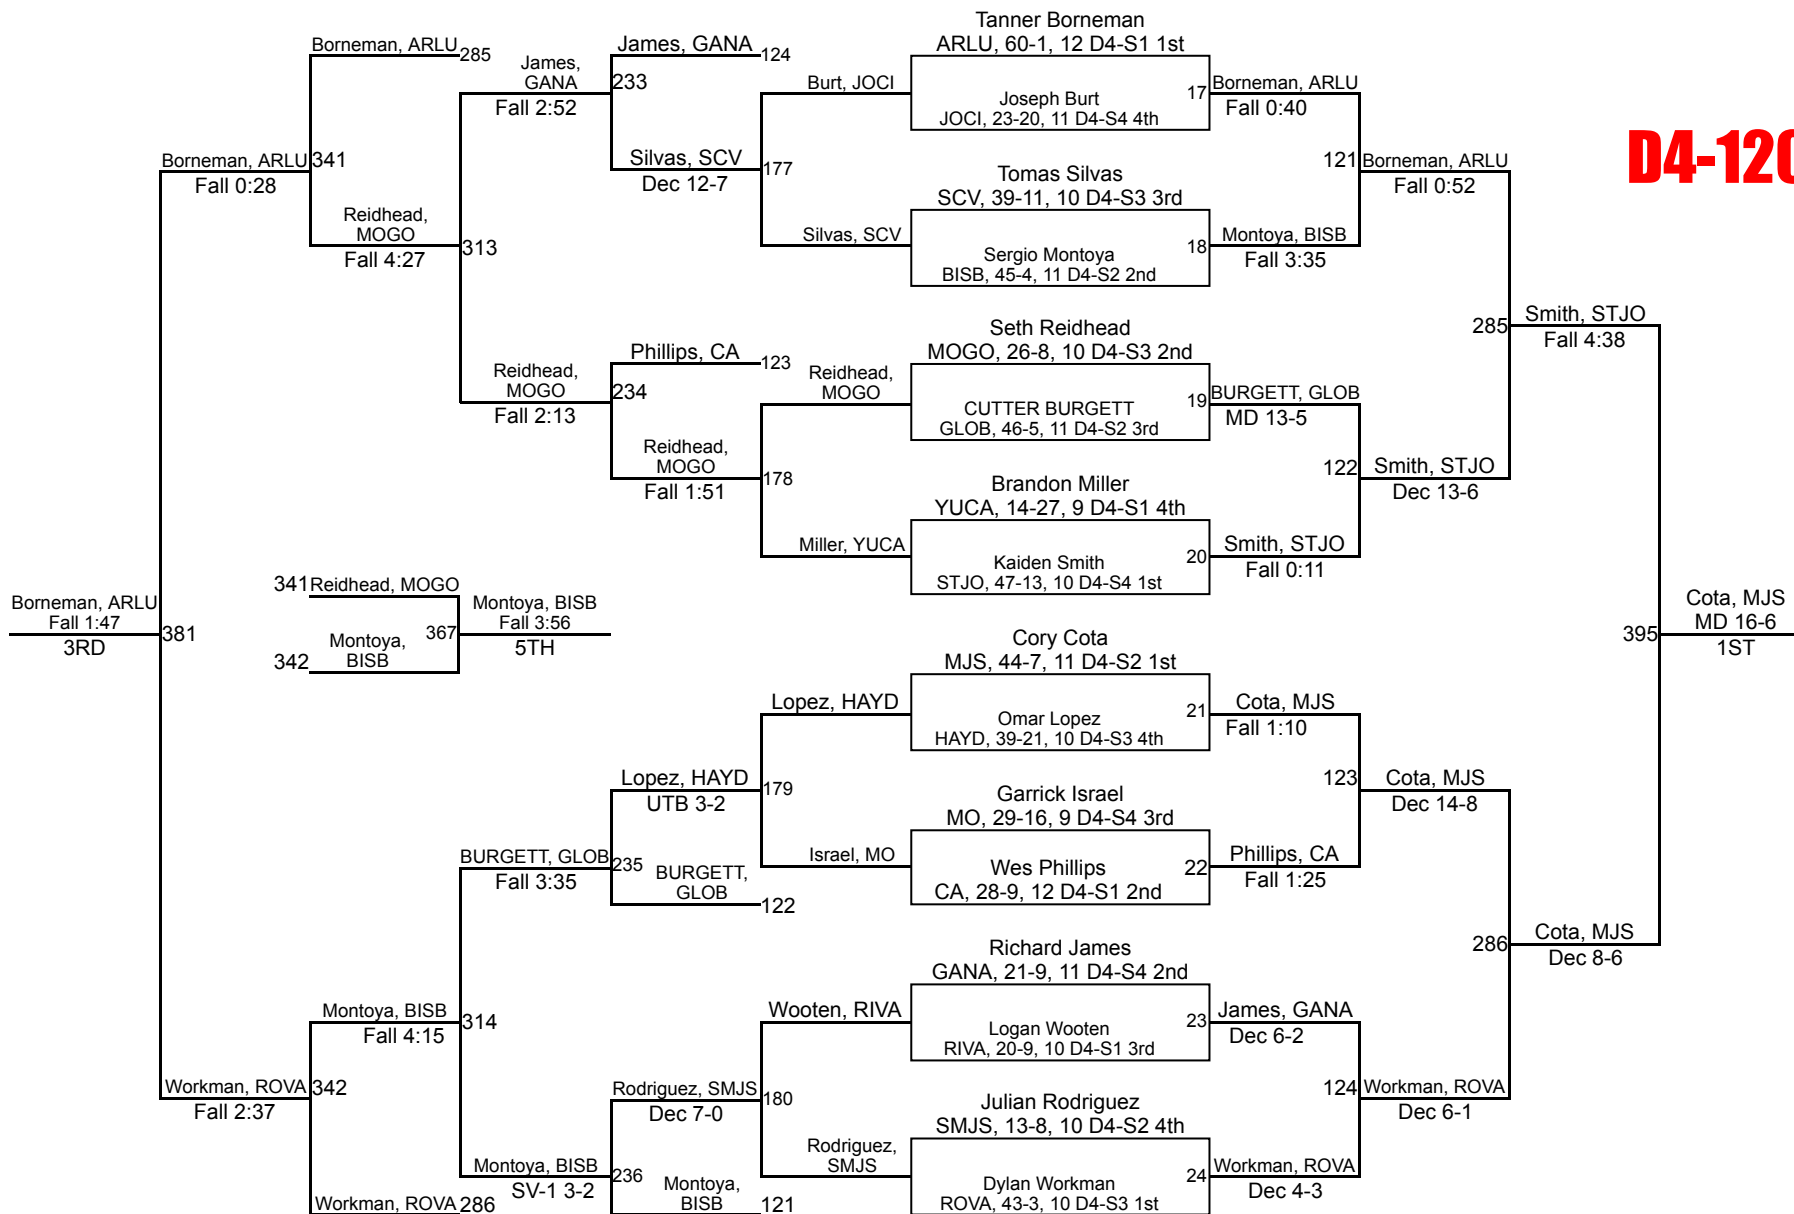

2017 AIA State Championships

D4-120