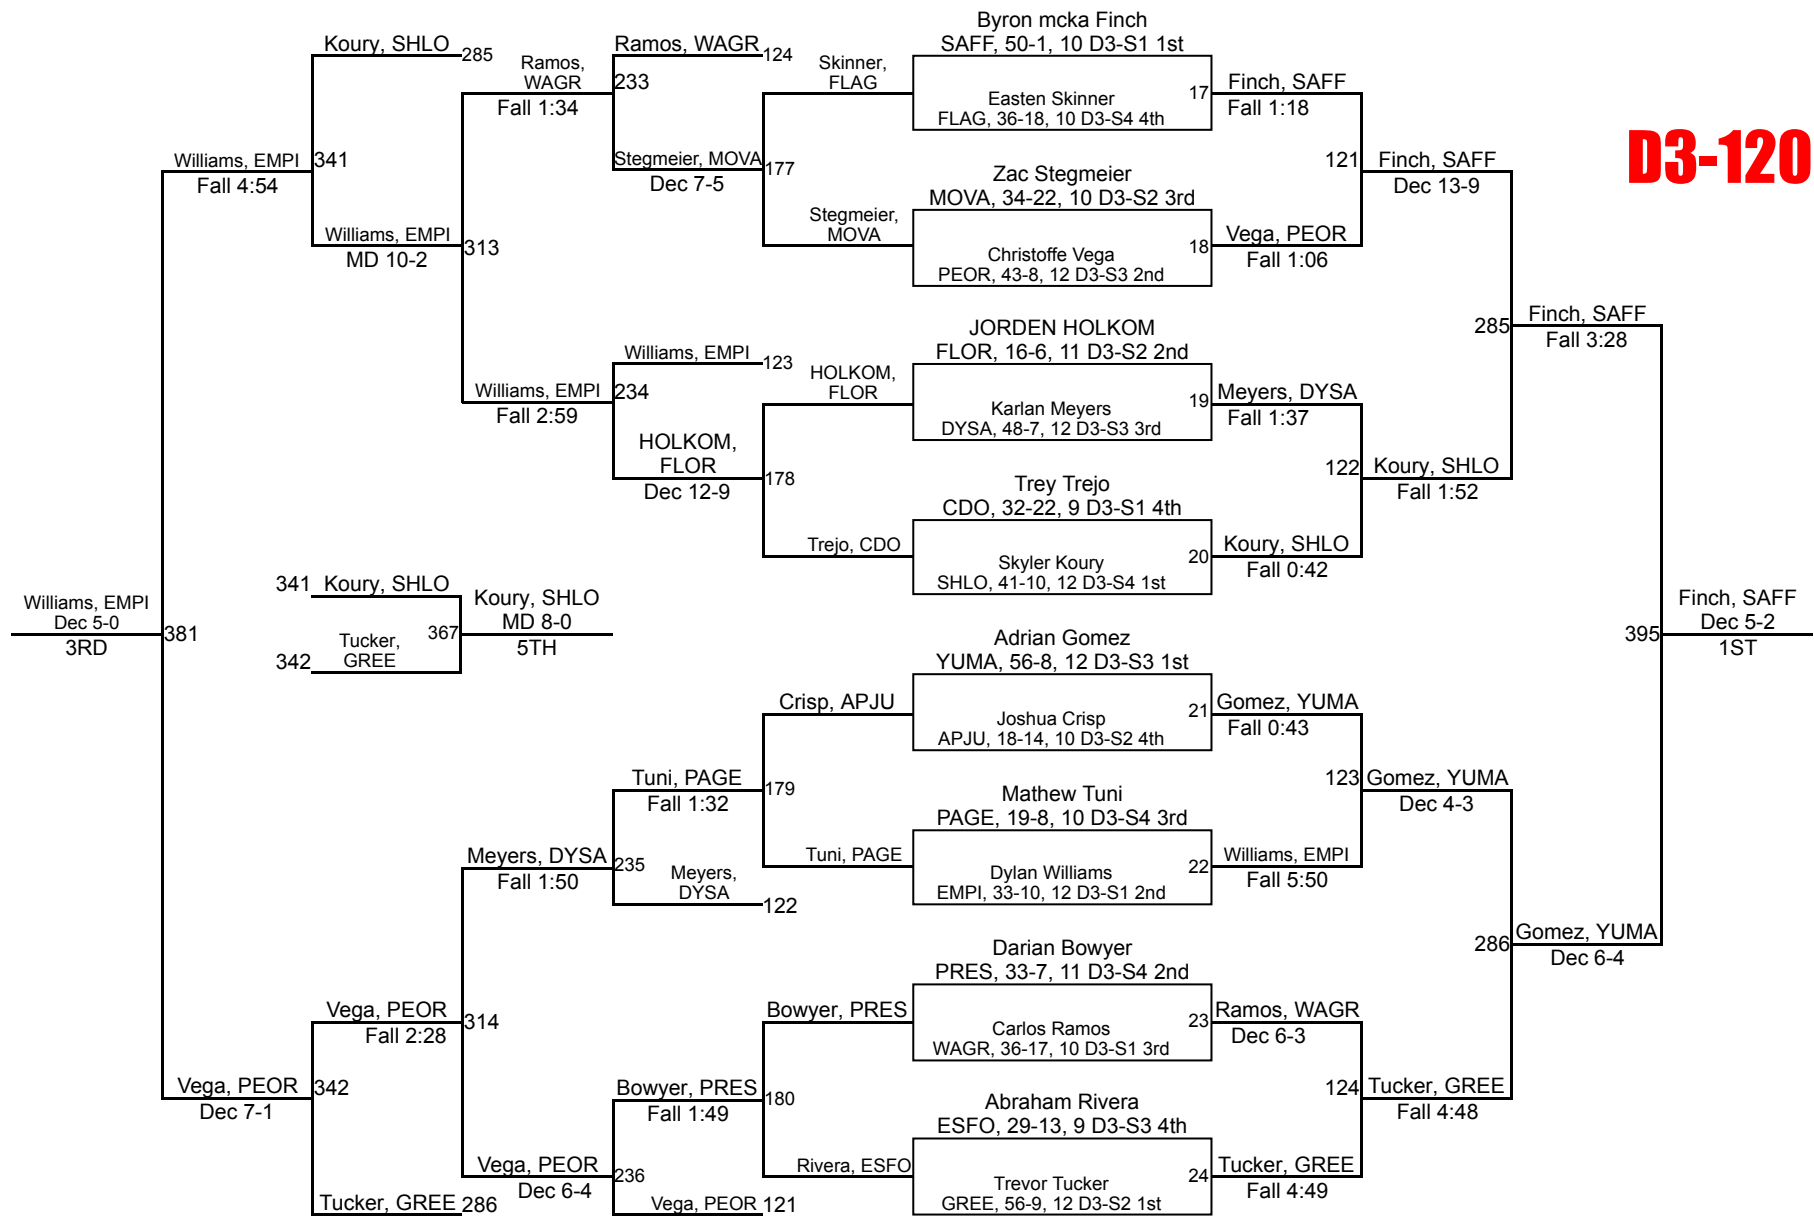

2017 AIA State Championships

D3-120