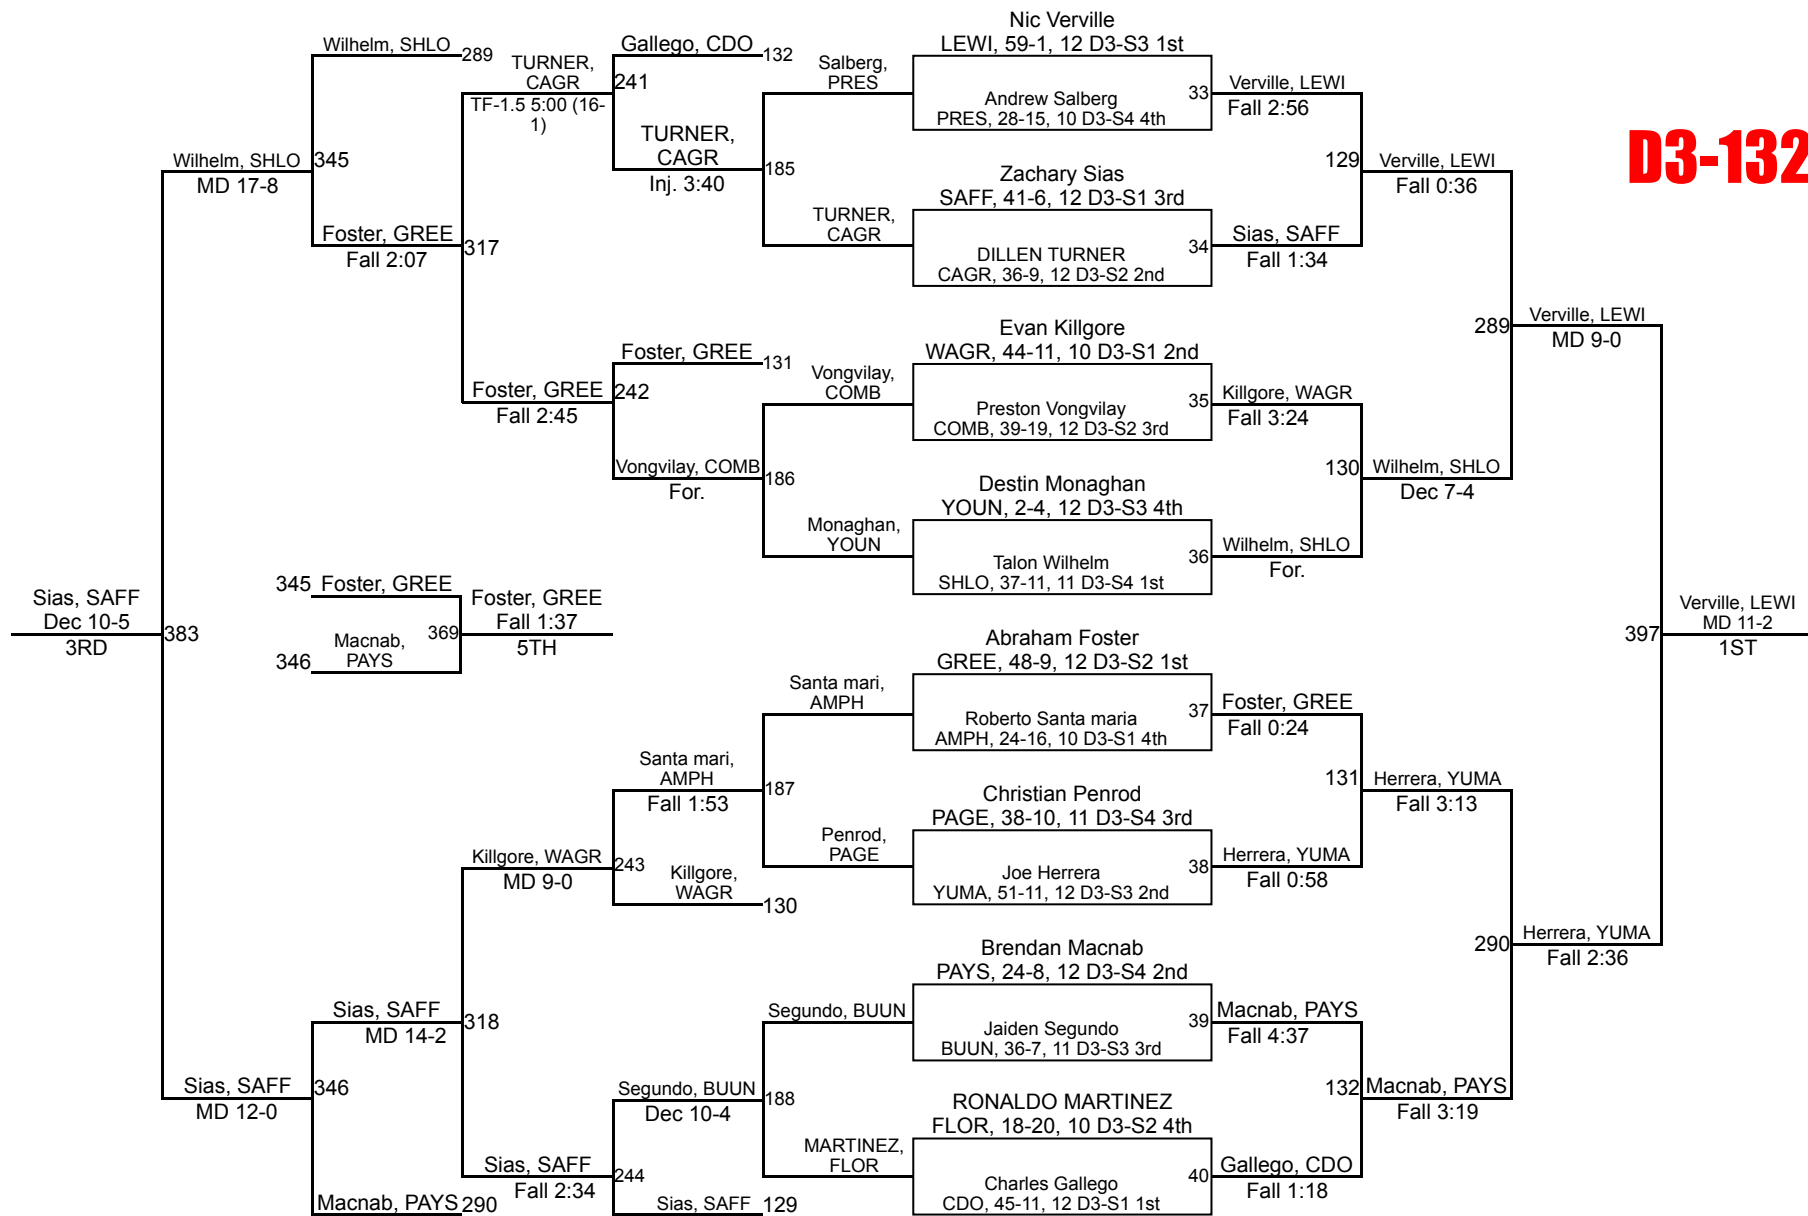

2017 AIA State Championships

D3-132