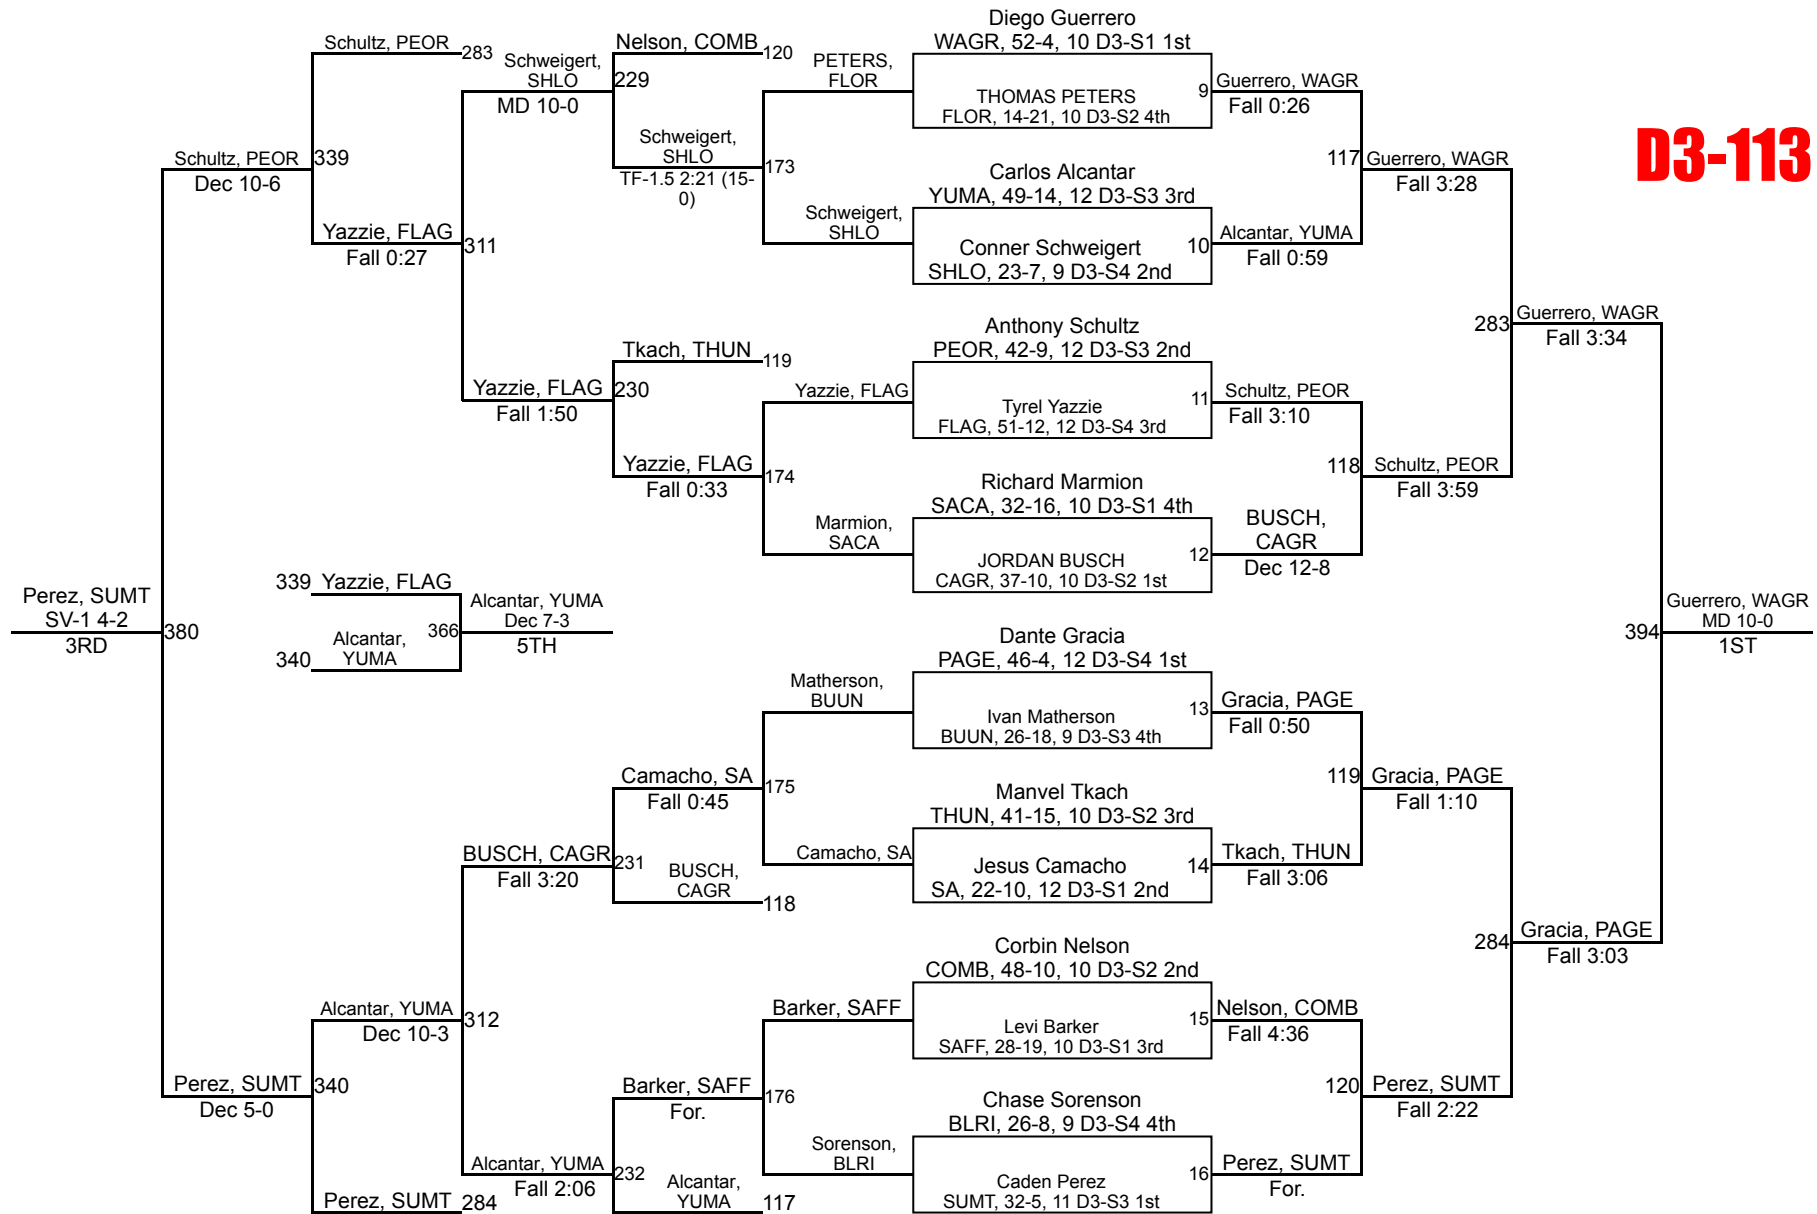

2017 AIA State Championships

D3-113