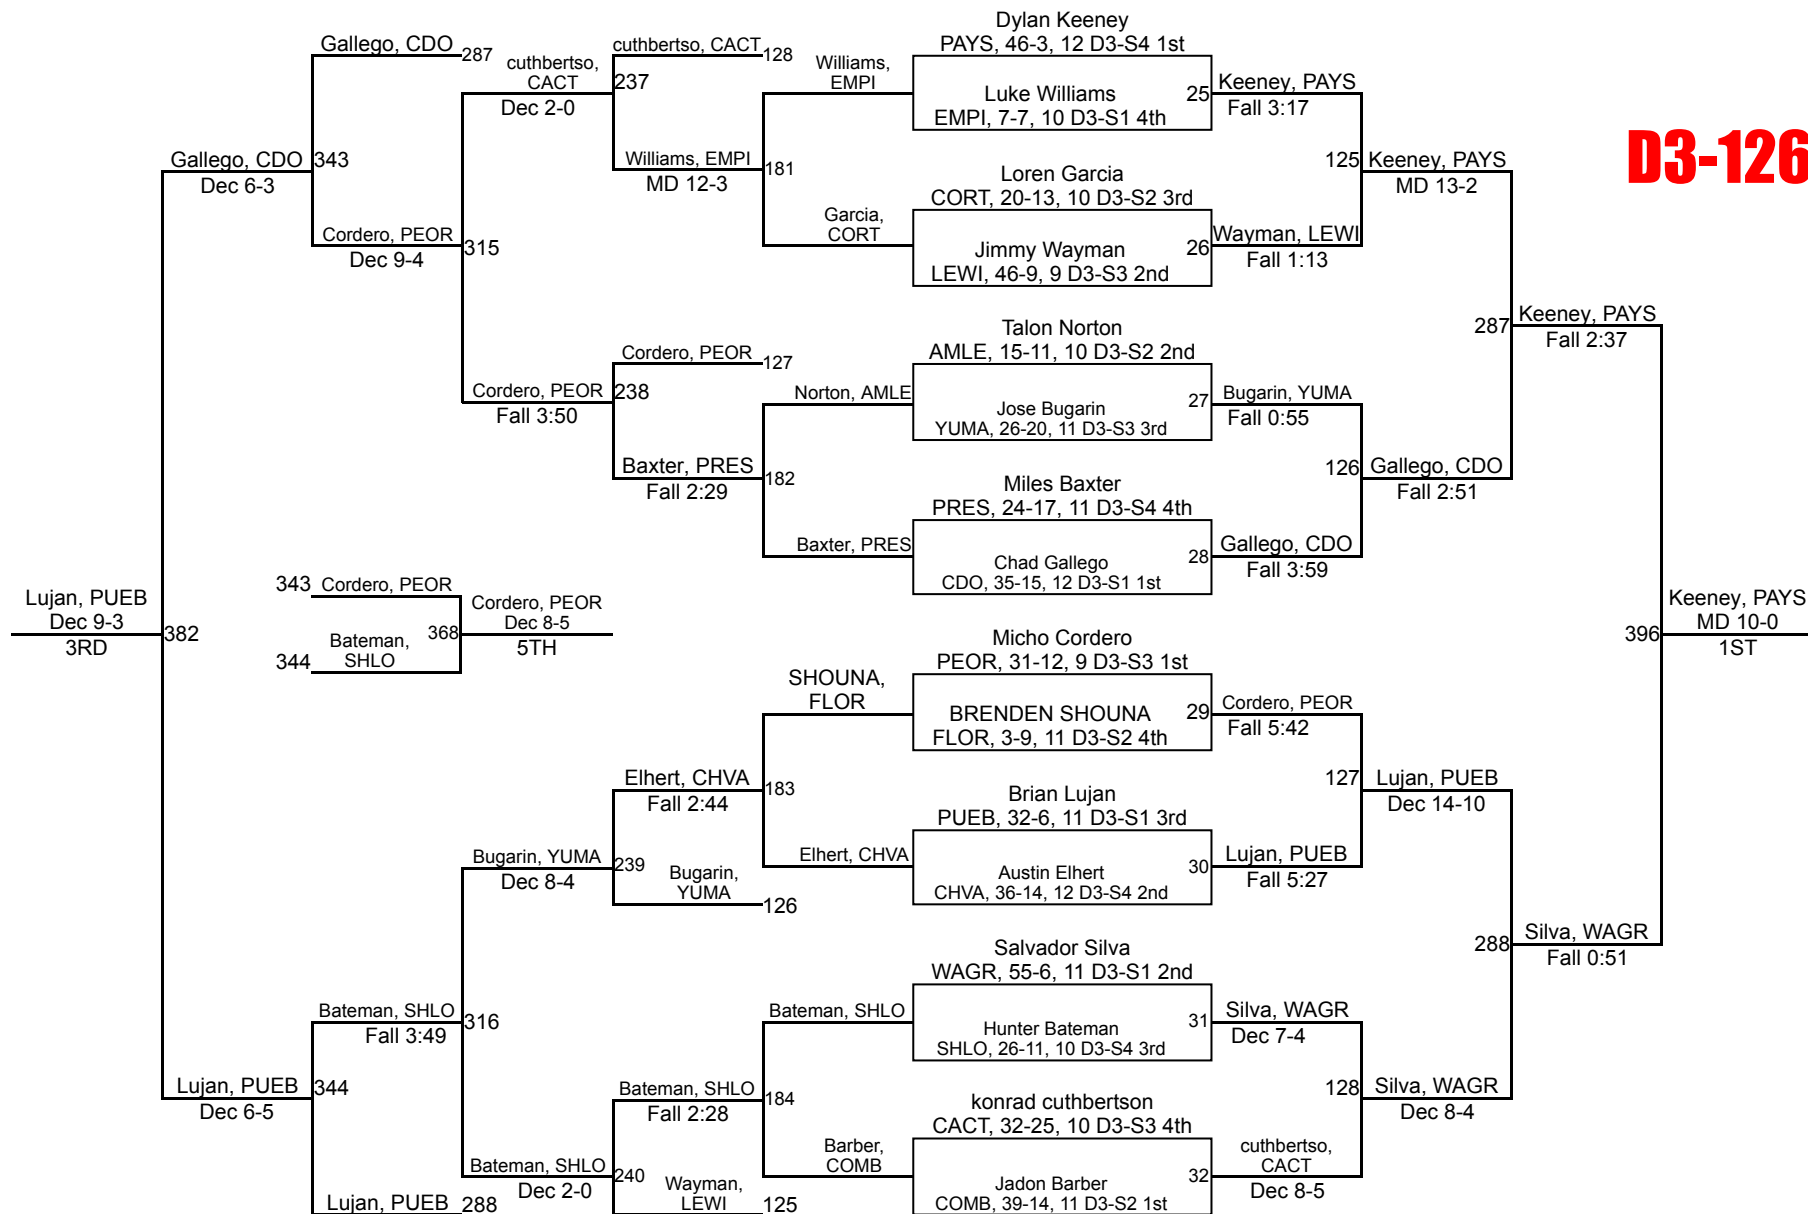

2017 AIA State Championships

D3-126