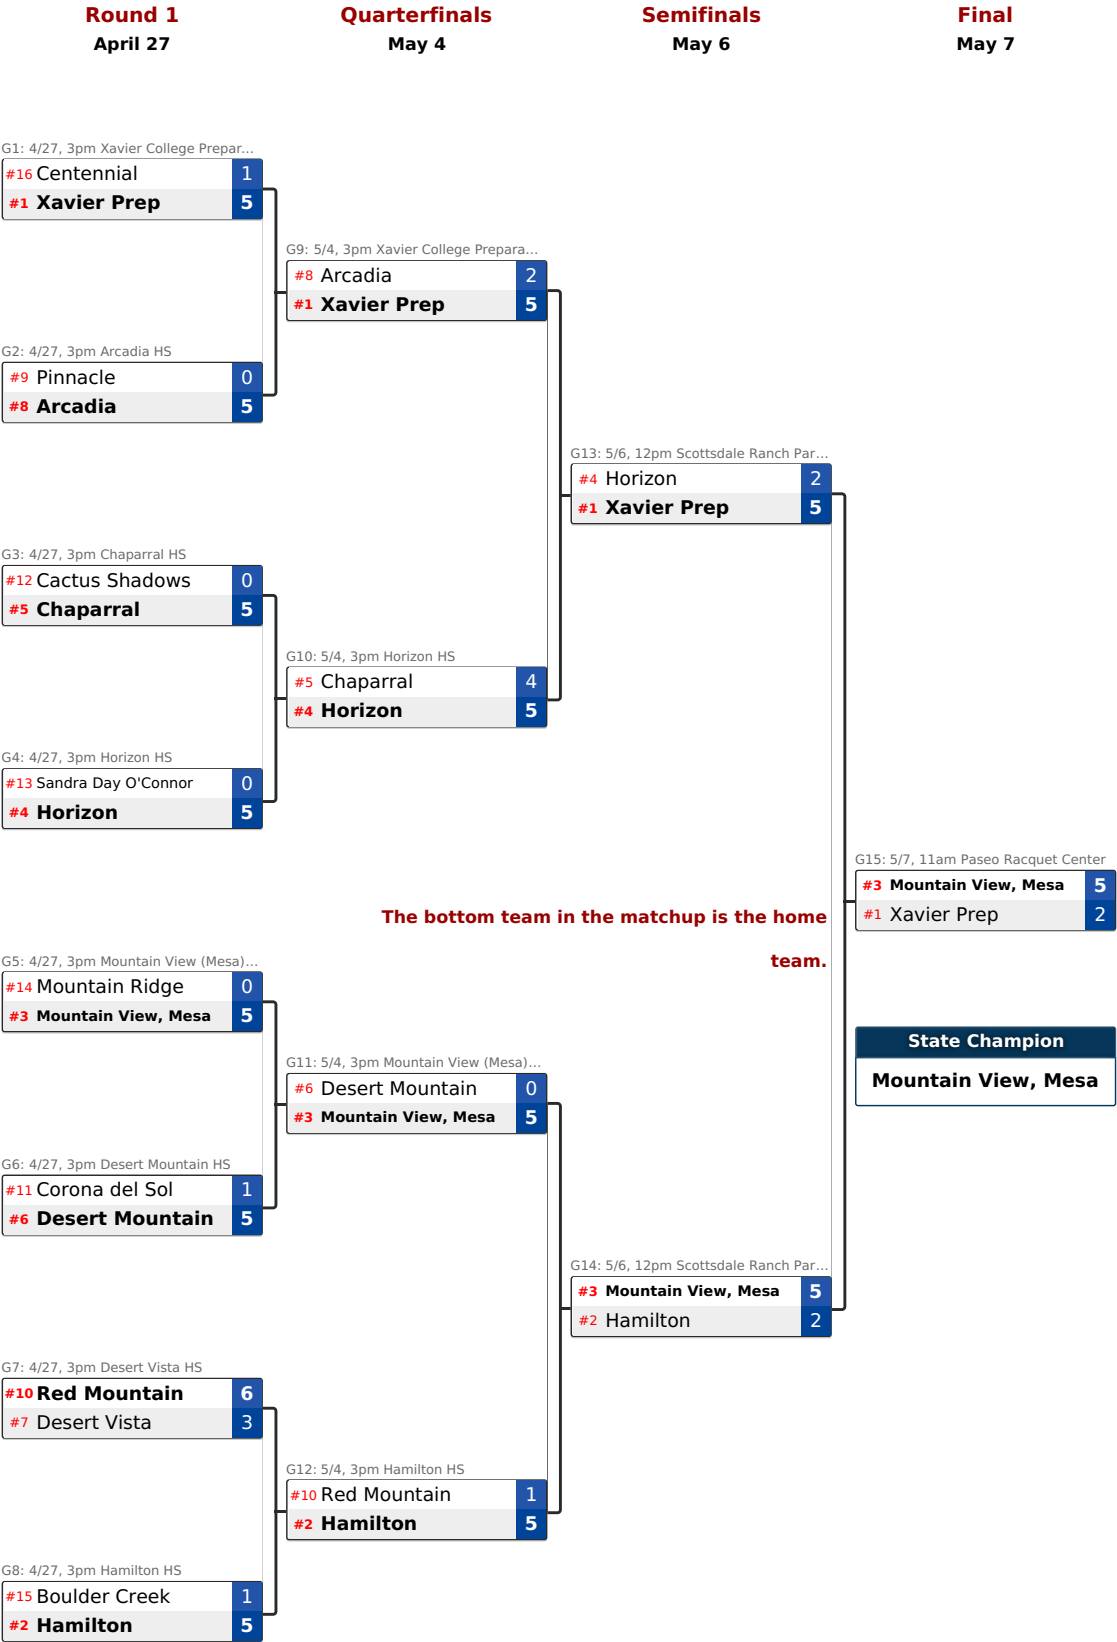

2016 AIA Tennis - Girl's Division I State Championship