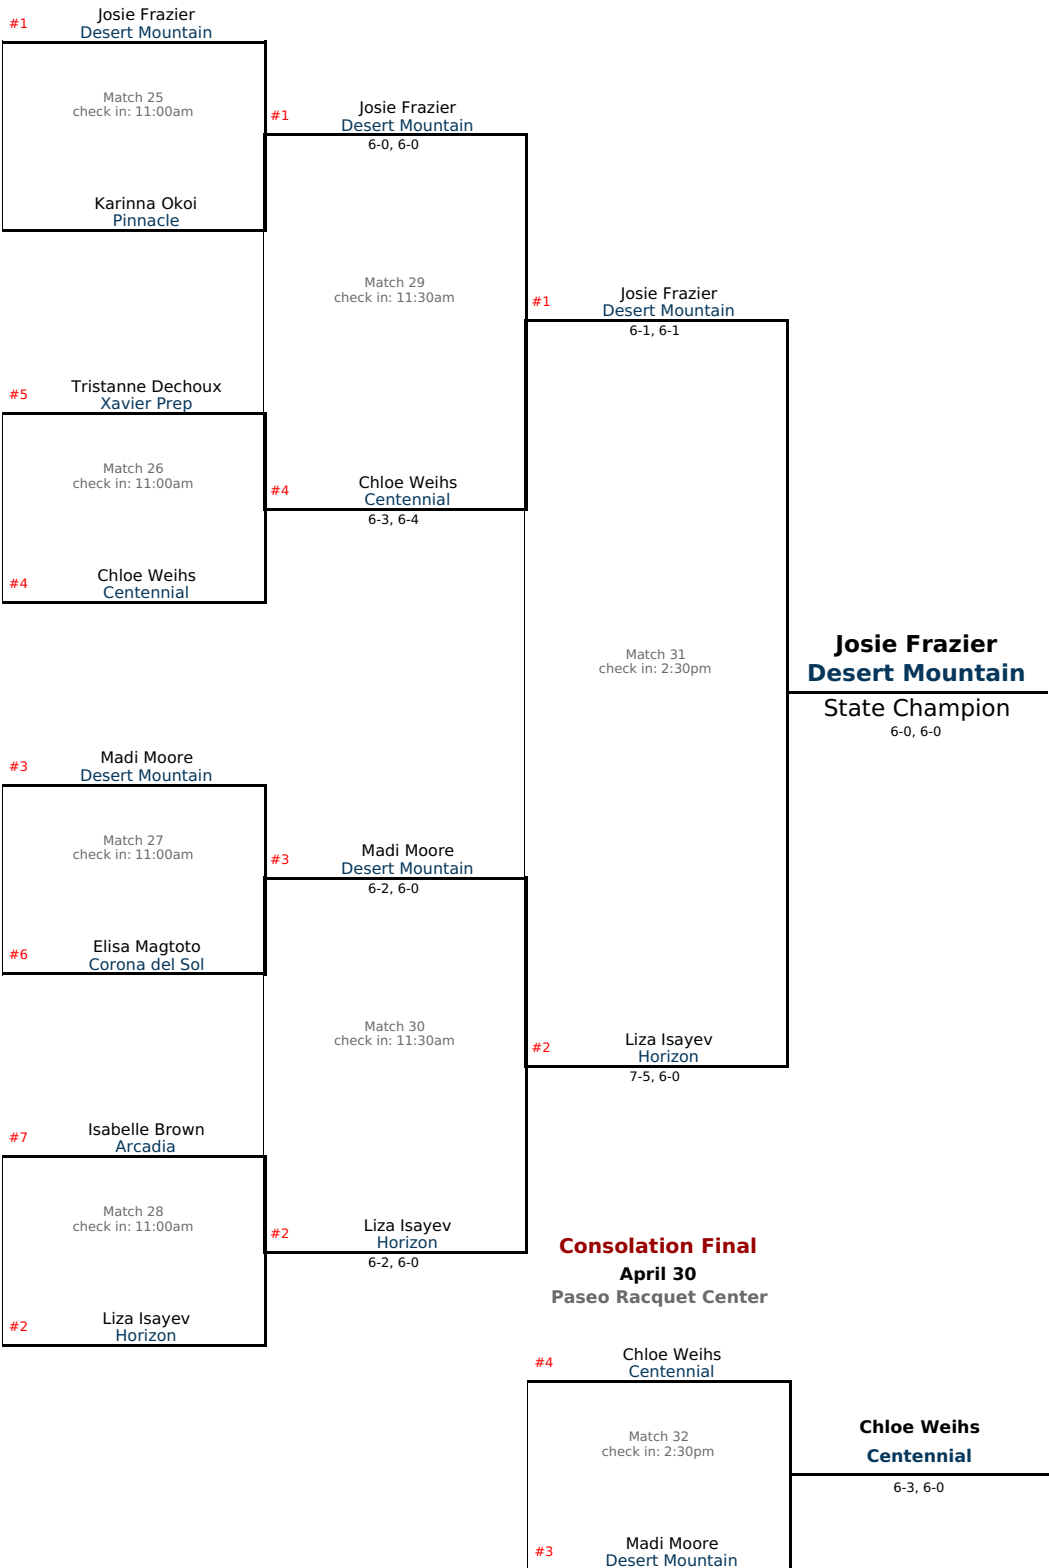

2016 AIA Tennis - Girl's Singles

Division I State Championship

Quarterfinals

April 23

Scottsdale Ranch Park and Tennis Center

Semifinals

April 30

Paseo Racquet Center

Final

April 30

Paseo Racquet Center