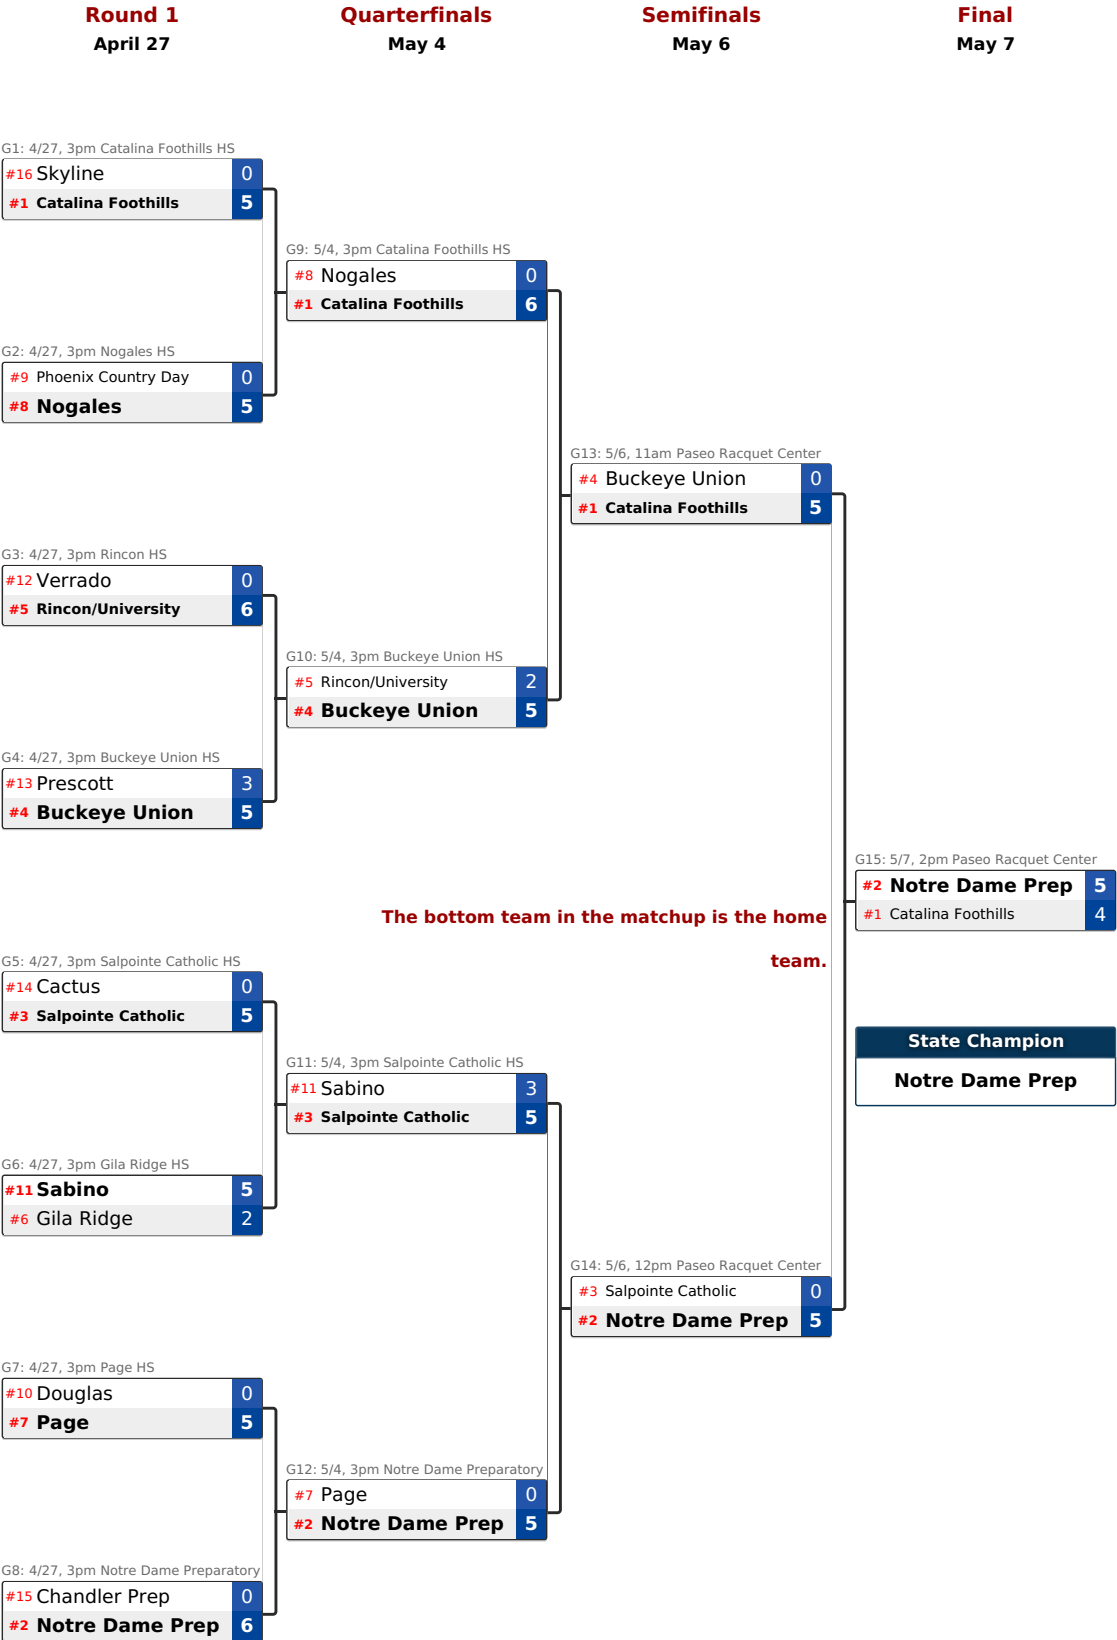

2016 AIA Tennis - Girl's Division II State Championship