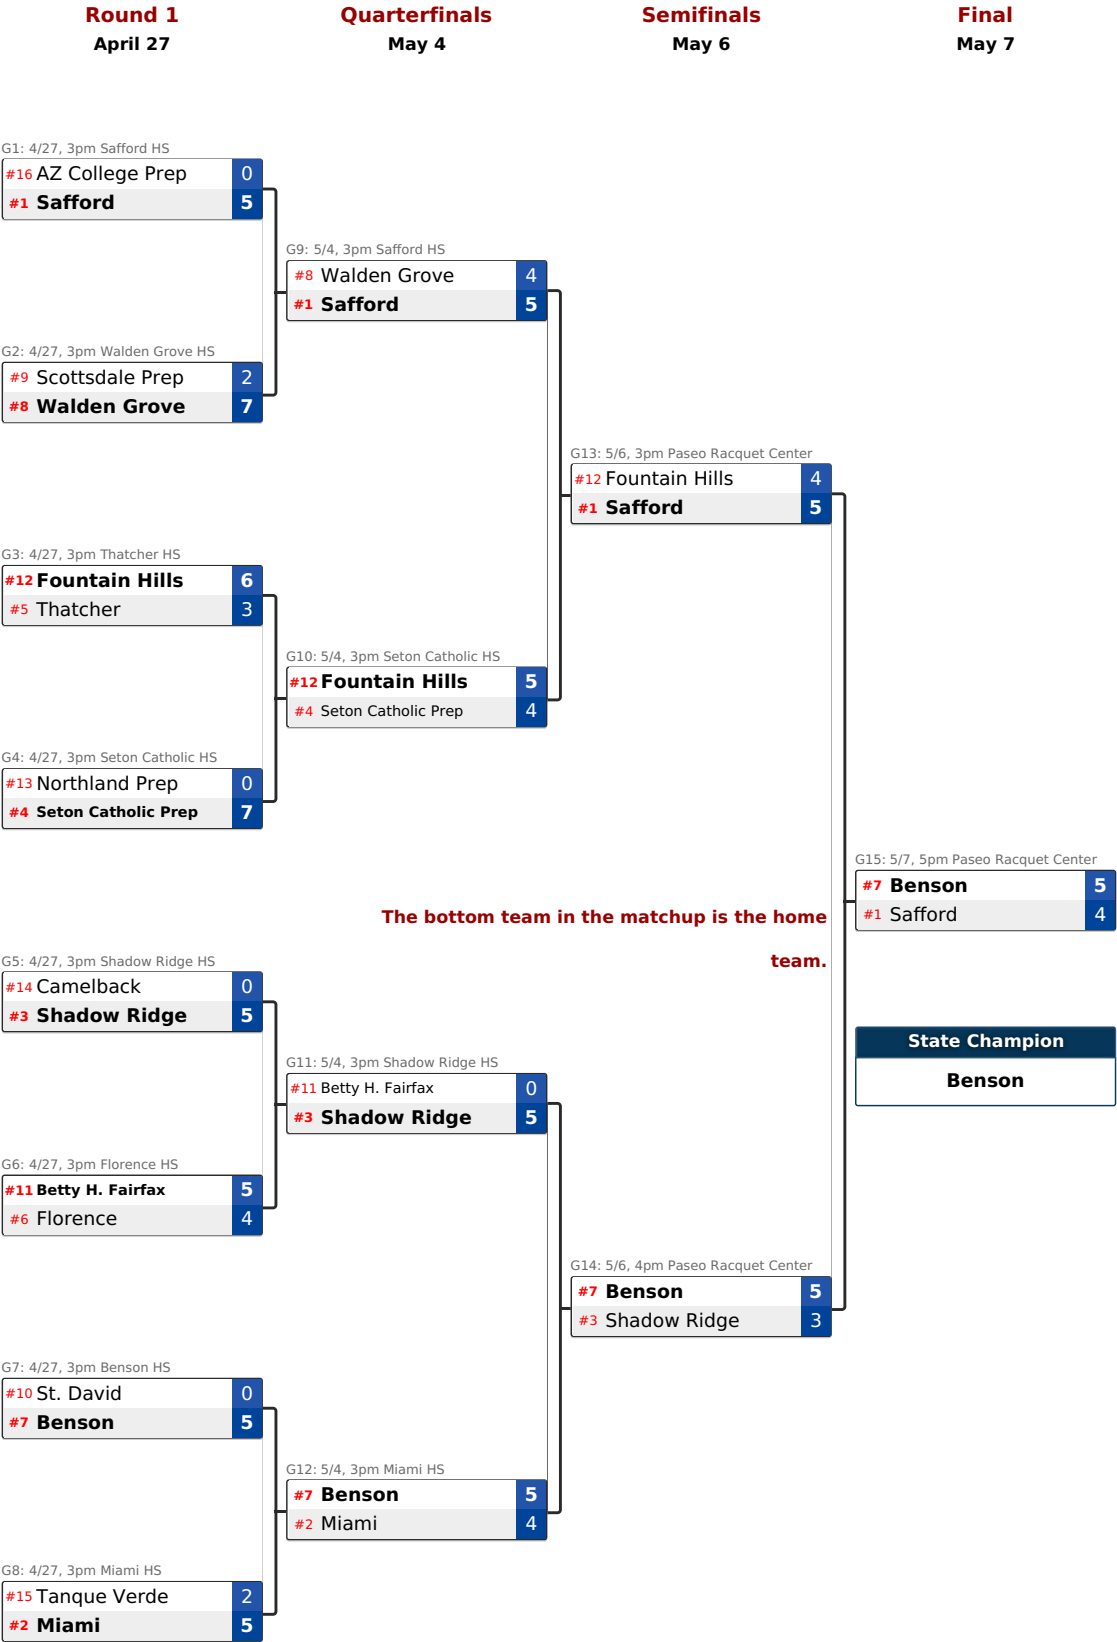

2016 AIA Tennis - Girl's Division III State Championship