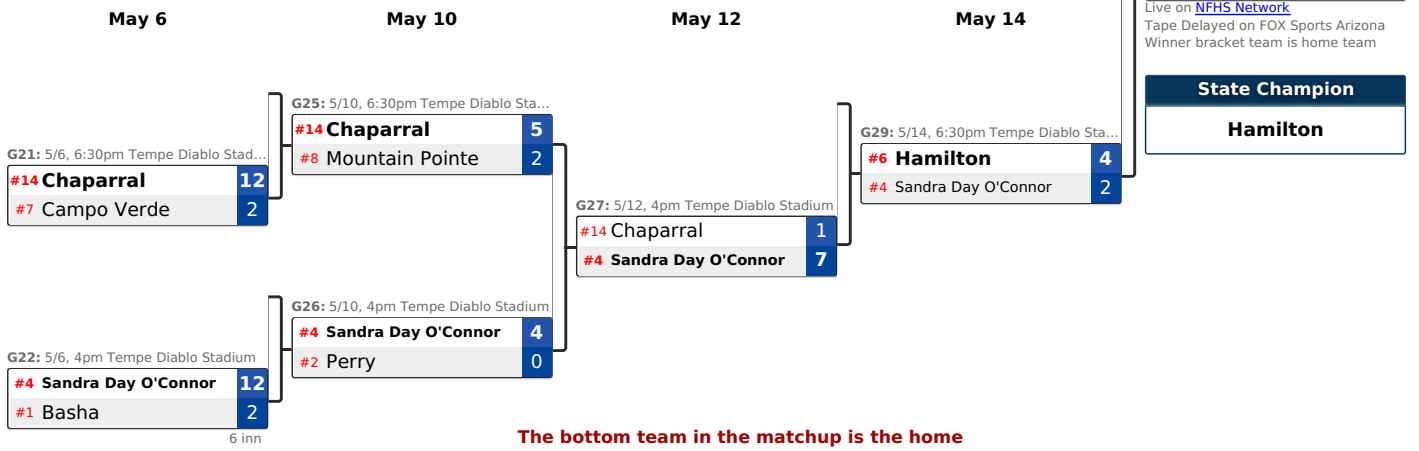

2016 AIA Baseball Division I State Championship

The bottom team in the matchup is the home team.

2016 AIA Baseball Division II State Championship

The bottom team in the matchup is the home

2016 AIA Baseball Division III State Championship

Round 1
April 29

Round 2
April 30

Quarterfinals
May 7

Semifinals
May 13

Final
May 14

G1: 4/29, 7pm #KC3-Surprise Sports...

#32 Yuma	5
#1 Alhambra	6

G2: 4/29, 12:30pm #TX3-Surprise Sp...