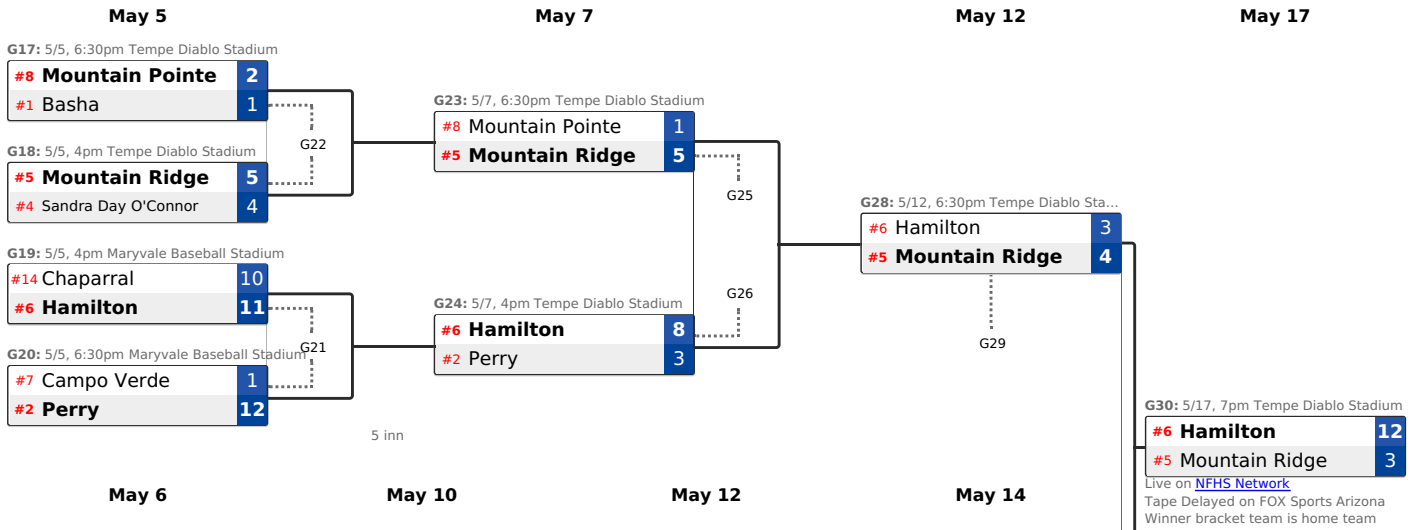

2016 AIA Baseball Division I State Championship

The bottom team in the matchup is the home team.

2016 AIA Baseball Division II State Championship

The bottom team in the matchup is the home

2016 AIA Baseball Division III State Championship

Round 1
April 29

Round 2
April 30

Quarterfinals
May 7

Semifinals
May 13

Final
May 14

G1: 4/29, 7pm #KC3-Surprise Sports...

#32 Yuma	5
#1 Alhambra	6

G2: 4/29, 12:30pm #TX3-Surprise Sp...