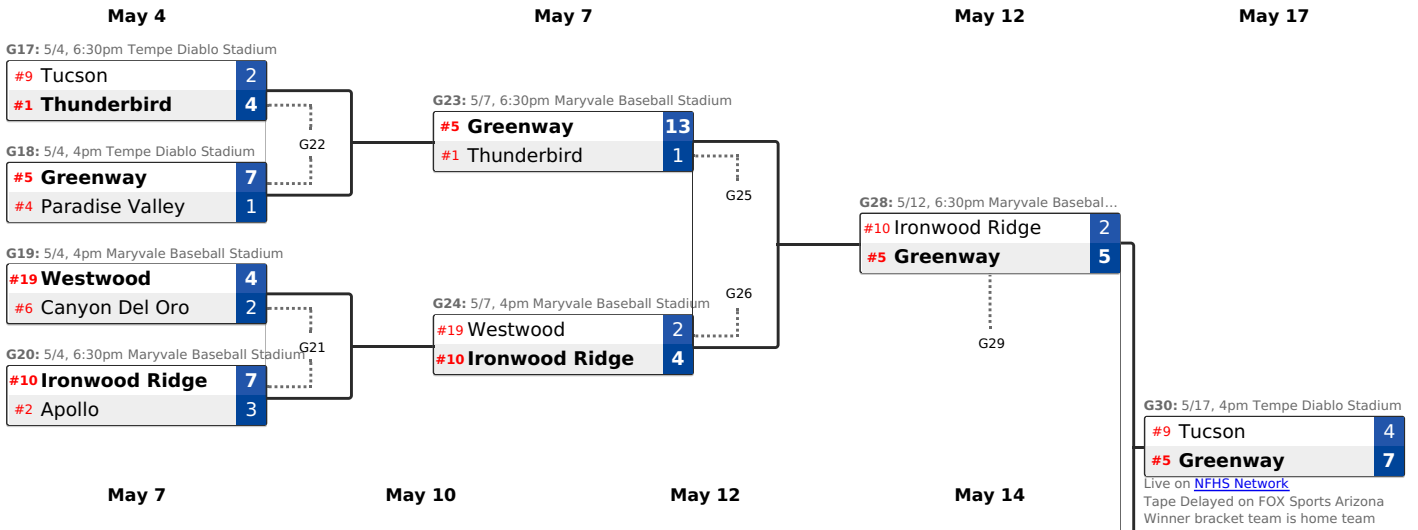

2016 AIA Baseball Division I State Championship

The bottom team in the matchup is the home team.

2016 AIA Baseball Division II State Championship

The bottom team in the matchup is the home

2016 AIA Baseball Division III State Championship

Round 1
April 29

Round 2
April 30

Quarterfinals
May 7

Semifinals
May 13

Final
May 14

G1: 4/29, 7pm #KC3-Surprise Sports...

#32 Yuma	5
#1 Alhambra	6

G2: 4/29, 12:30pm #TX3-Surprise Sp...

#17 Payson	8
#16 Rio Rico	7

G3: 4/29, 3:30pm #TX3-Surprise Spo...

#24 Gila Ridge	4
#9 Holbrook	0

G4: 4/29, 4pm #KC3-Surprise Sports...

#25 Independence	0
#8 Casa Grande	2

G5: 4/29, 4pm #KC4-Surprise Sports...