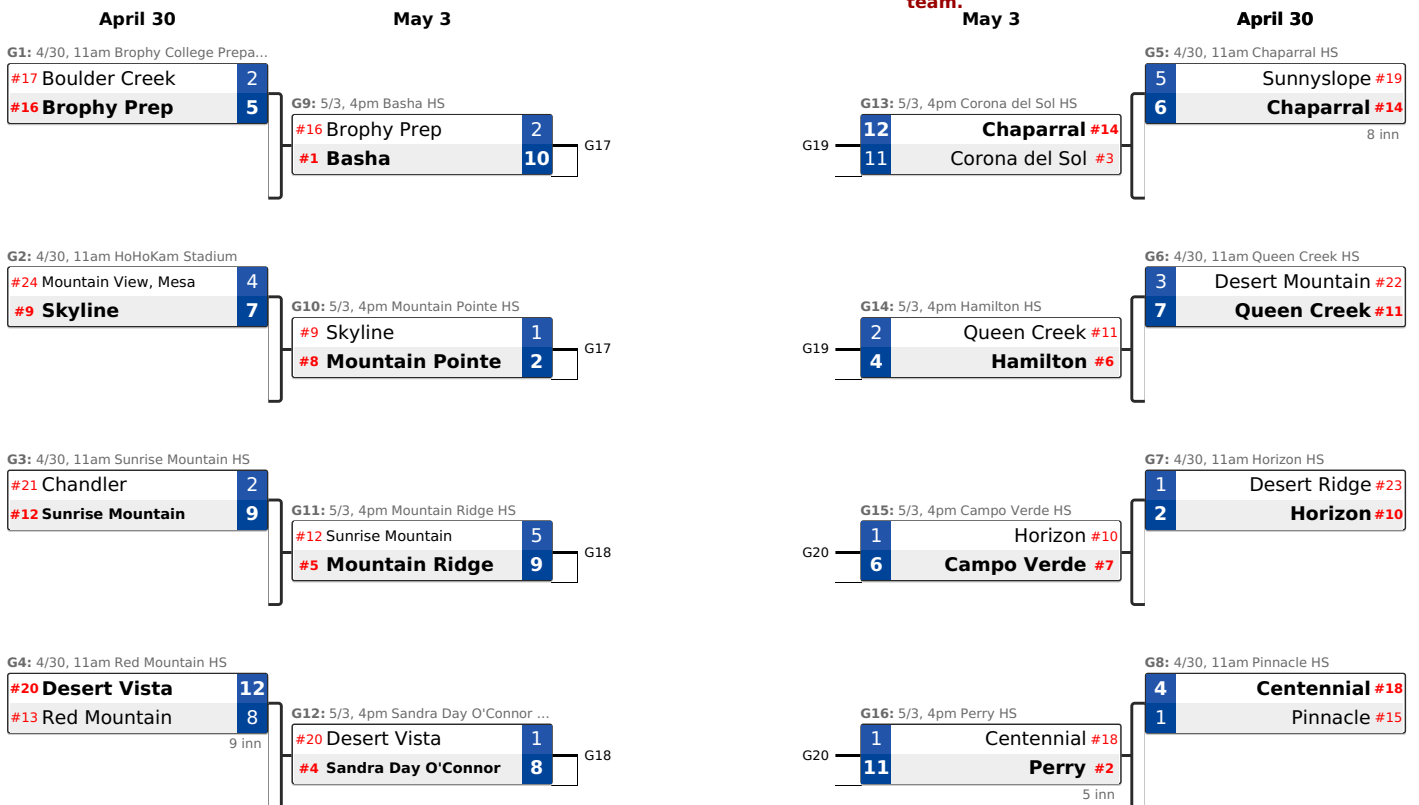

2016 AIA Baseball Division I State Championship

The bottom team in the matchup is the home team.

2016 AIA Baseball Division II State Championship

The bottom team in the matchup is the home

2016 AIA Baseball Division III State Championship

Round 1
April 29

Round 2
April 30

Quarterfinals
May 7

Semifinals
May 13

Final
May 14

G1: 4/29, 7pm #KC3-Surprise Sports...

#32 Yuma	5
#1 Alhambra	6

G2: 4/29, 12:30pm #TX3-Surprise Sp...

#17 Payson	8
#16 Rio Rico	7

G3: 4/29, 3:30pm #TX3-Surprise Spo...

#24 Gila Ridge	4
#9 Holbrook	0

G4: 4/29, 4pm #KC3-Surprise Sports...

#25 Independence	0
#8 Casa Grande	2

G5: 4/29, 4pm #KC4-Surprise Sports...