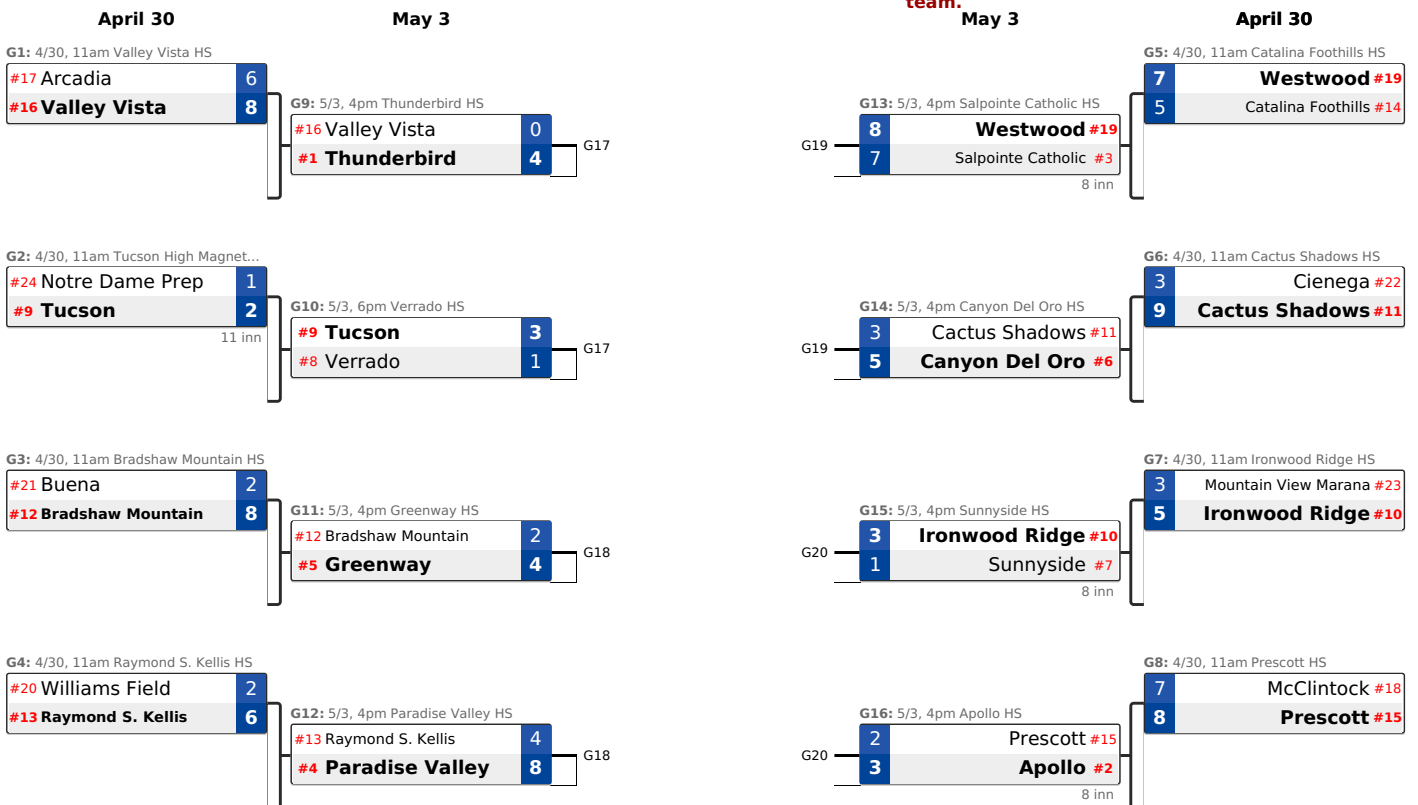

2016 AIA Baseball Division I State Championship

The bottom team in the matchup is the home team.

2016 AIA Baseball Division II State Championship

The bottom team in the matchup is the home

2016 AIA Baseball Division III State Championship

Round 1
April 29

Round 2
April 30

Quarterfinals
May 7

Semifinals
May 13

Final
May 14

G1: 4/29, 7pm #KC3-Surprise Sports...

#32 Yuma	5
#1 Alhambra	6

G2: 4/29, 12:30pm #TX3-Surprise Sp...

#17 Payson	8
#16 Rio Rico	7

G3: 4/29, 3:30pm #TX3-Surprise Spo...

#24 Gila Ridge	4
#9 Holbrook	0

G4: 4/29, 4pm #KC3-Surprise Sports...

#25 Independence	0
#8 Casa Grande	2

G5: 4/29, 4pm #KC4-Surprise Sports...