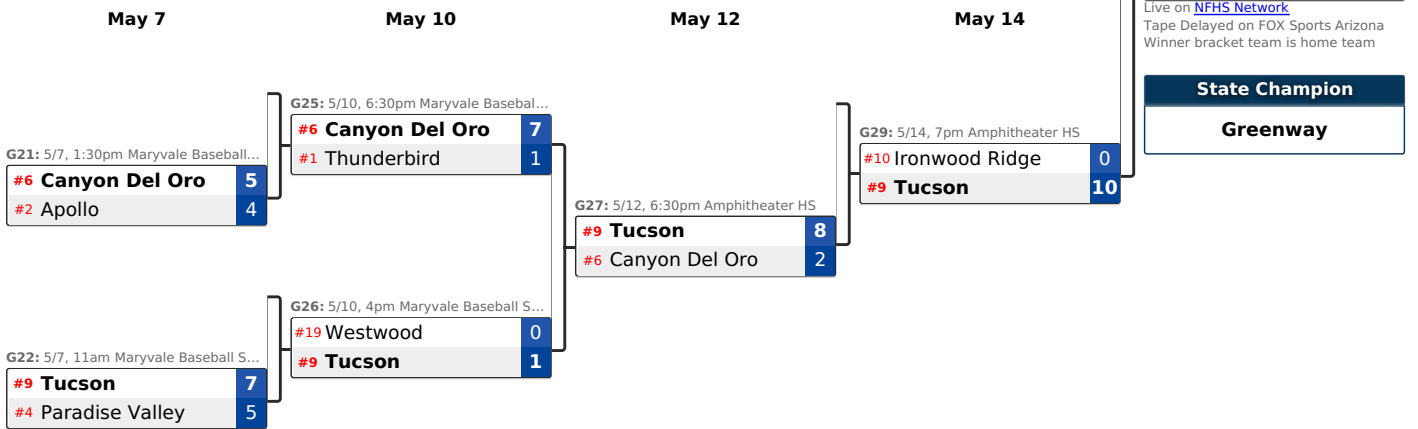

2016 AIA Baseball Division I State Championship

The bottom team in the matchup is the home team.

2016 AIA Baseball Division II State Championship

The bottom team in the matchup is the home

2016 AIA Baseball Division III State Championship

Round 1
April 29

Round 2
April 30

Quarterfinals
May 7

Semifinals
May 13

Final
May 14

G1: 4/29, 7pm #KC3-Surprise Sports...

#32 Yuma	5
#1 Alhambra	6

G2: 4/29, 12:30pm #TX3-Surprise Sp...

#17 Payson	8
#16 Rio Rico	7

G3: 4/29, 3:30pm #TX3-Surprise Spo...

#24 Gila Ridge	4
#9 Holbrook	0

G4: 4/29, 4pm #KC3-Surprise Sports...

#25 Independence	0
#8 Casa Grande	2

G5: 4/29, 4pm #KC4-Surprise Sports...