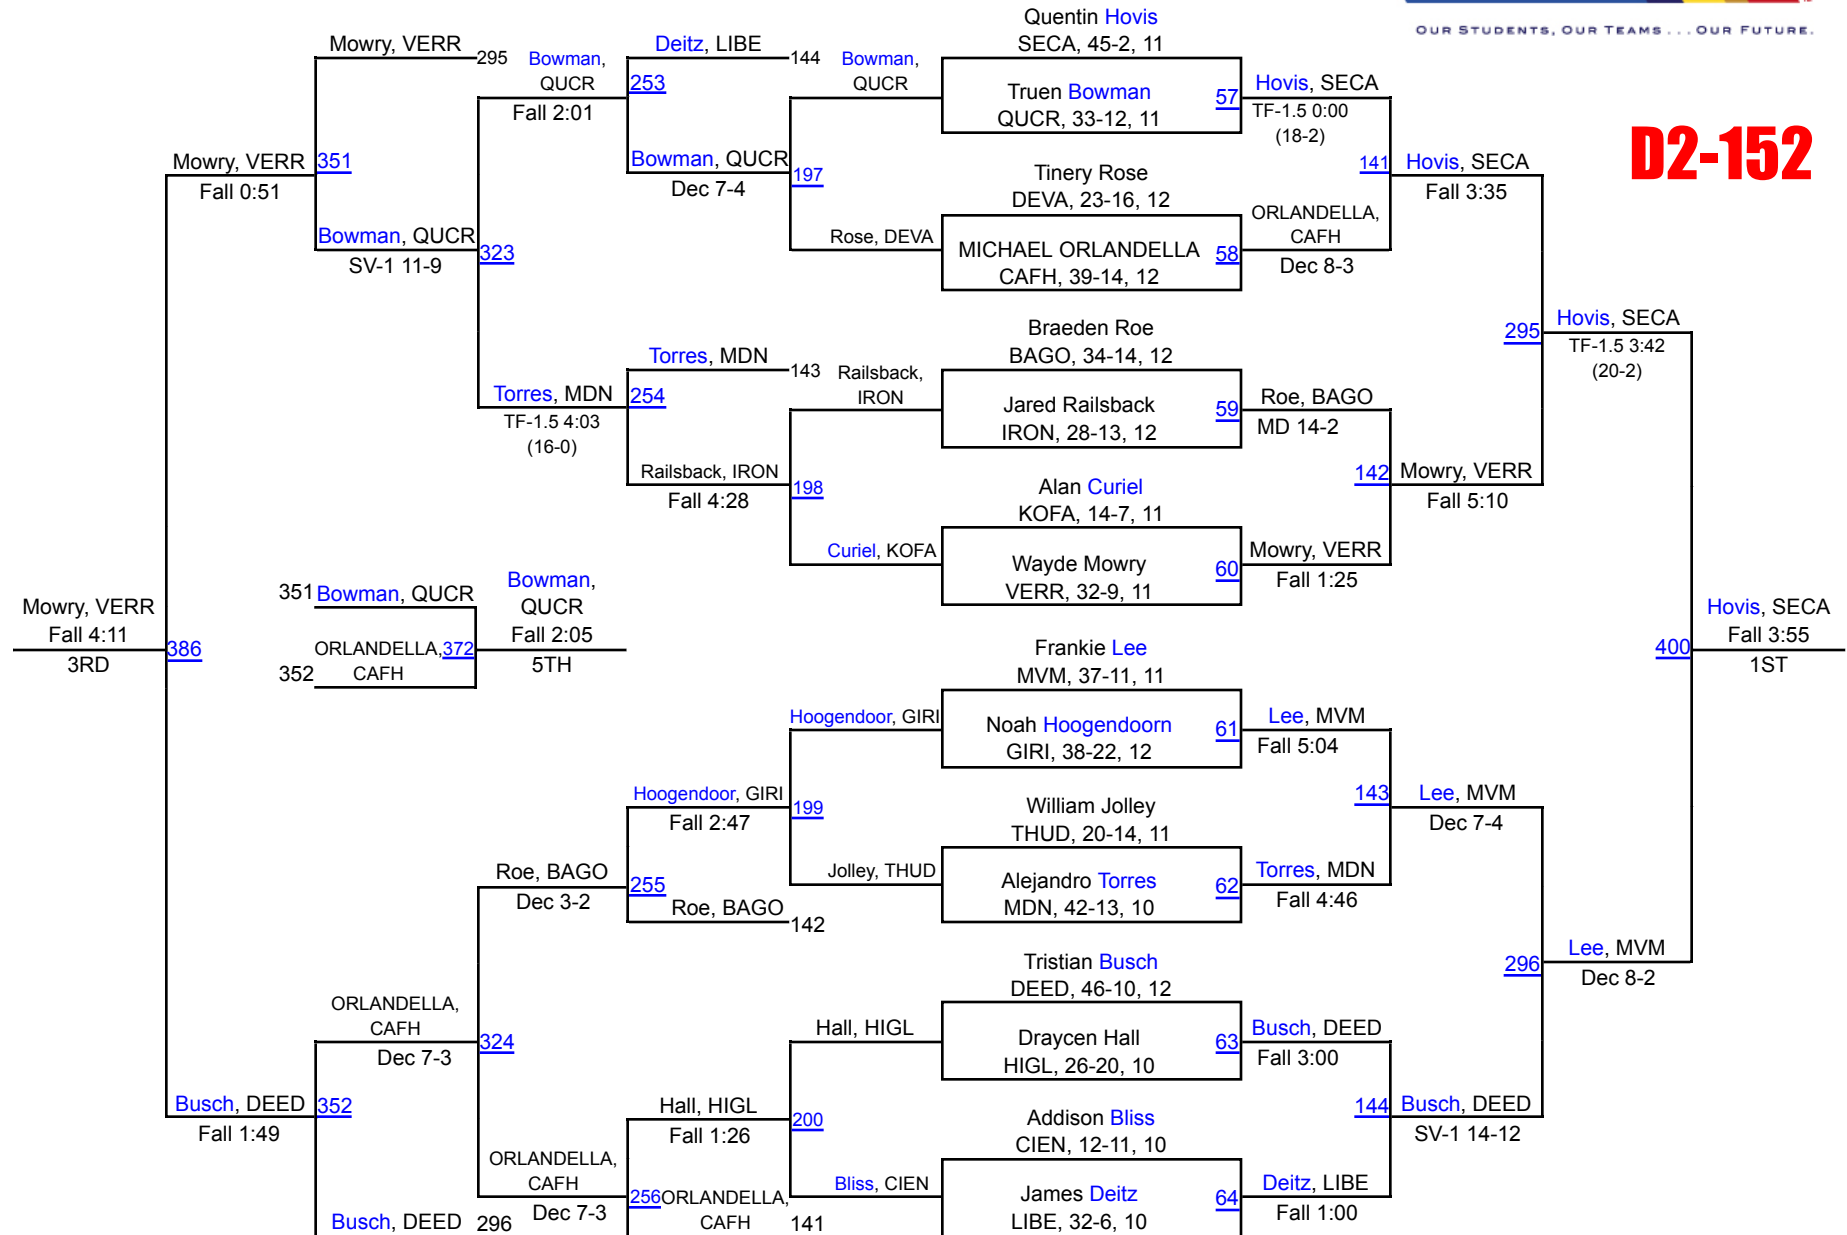

2016 AIA State Championships

D2-152