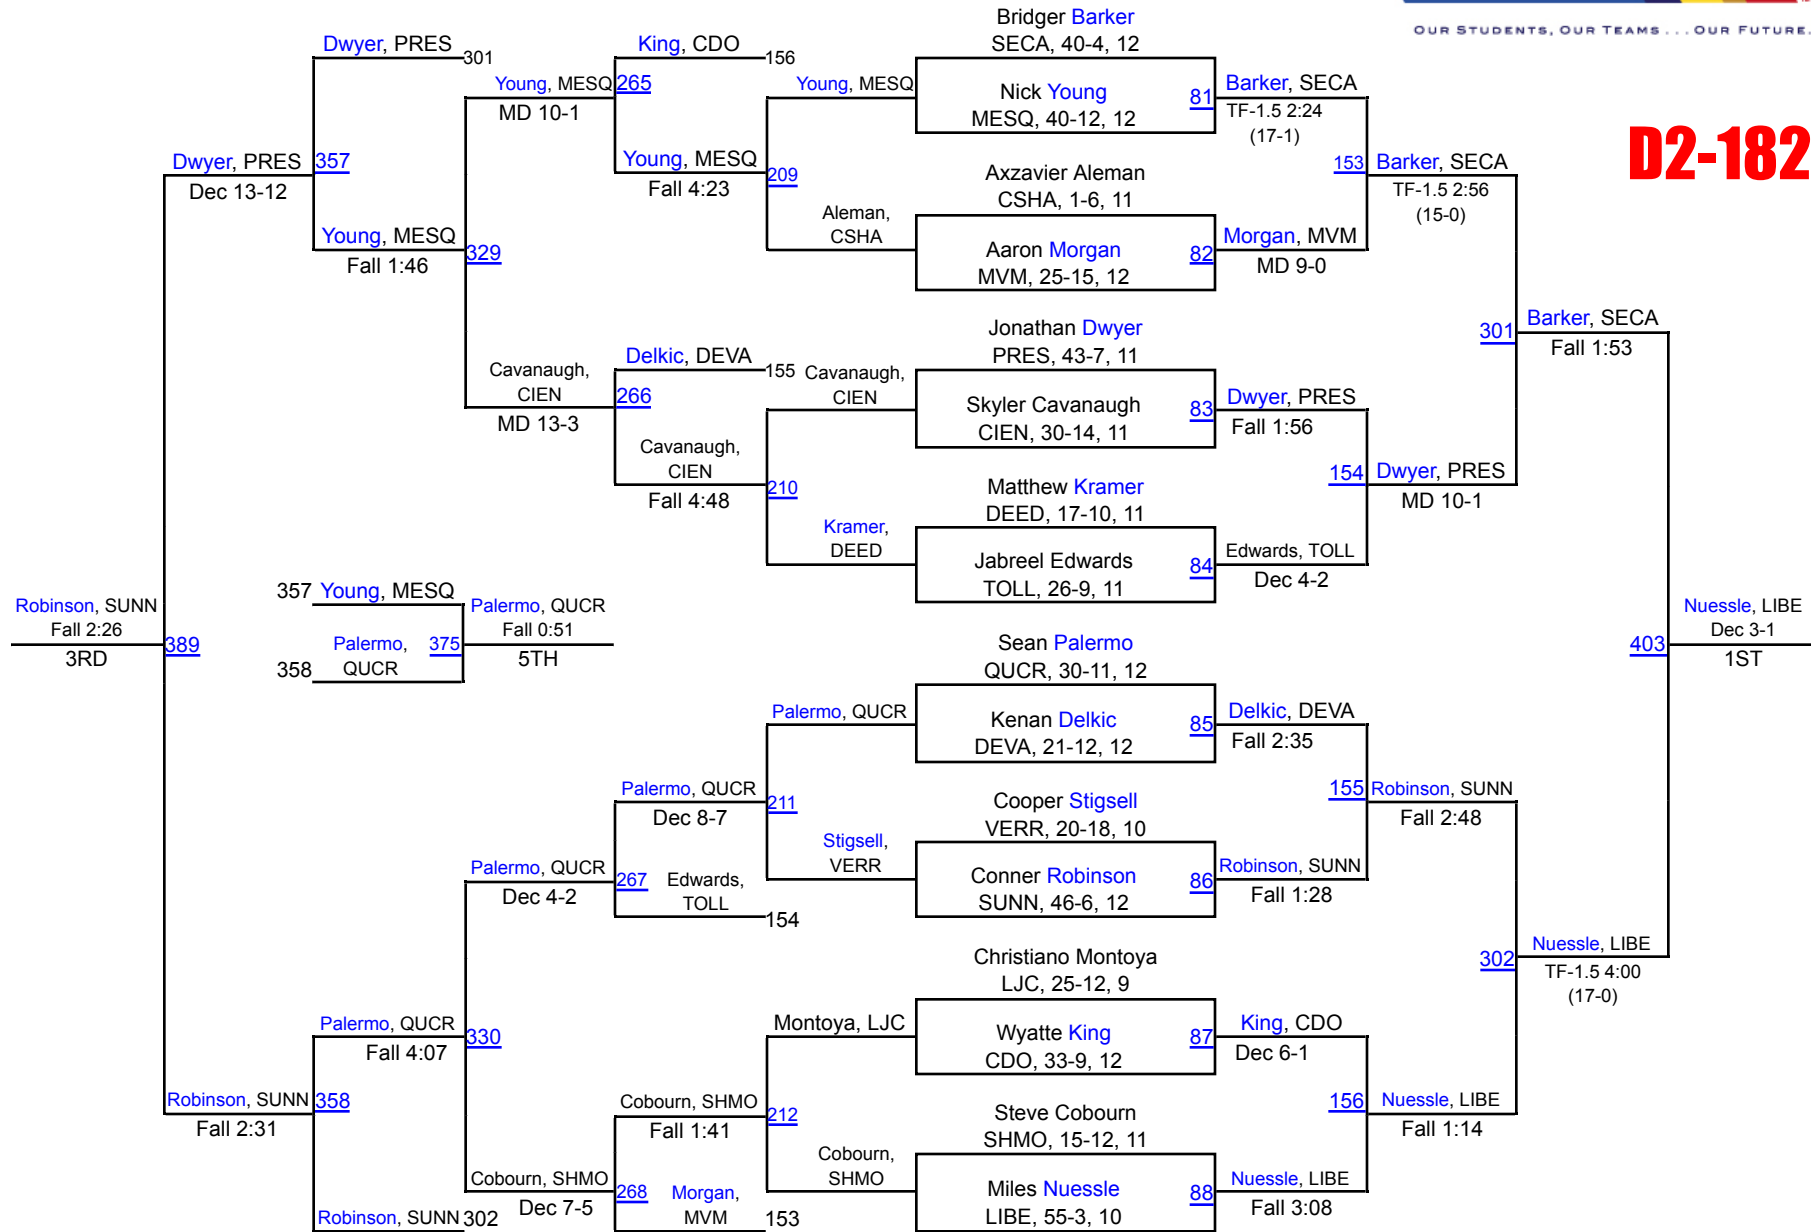

2016 AIA State Championships

D2-182