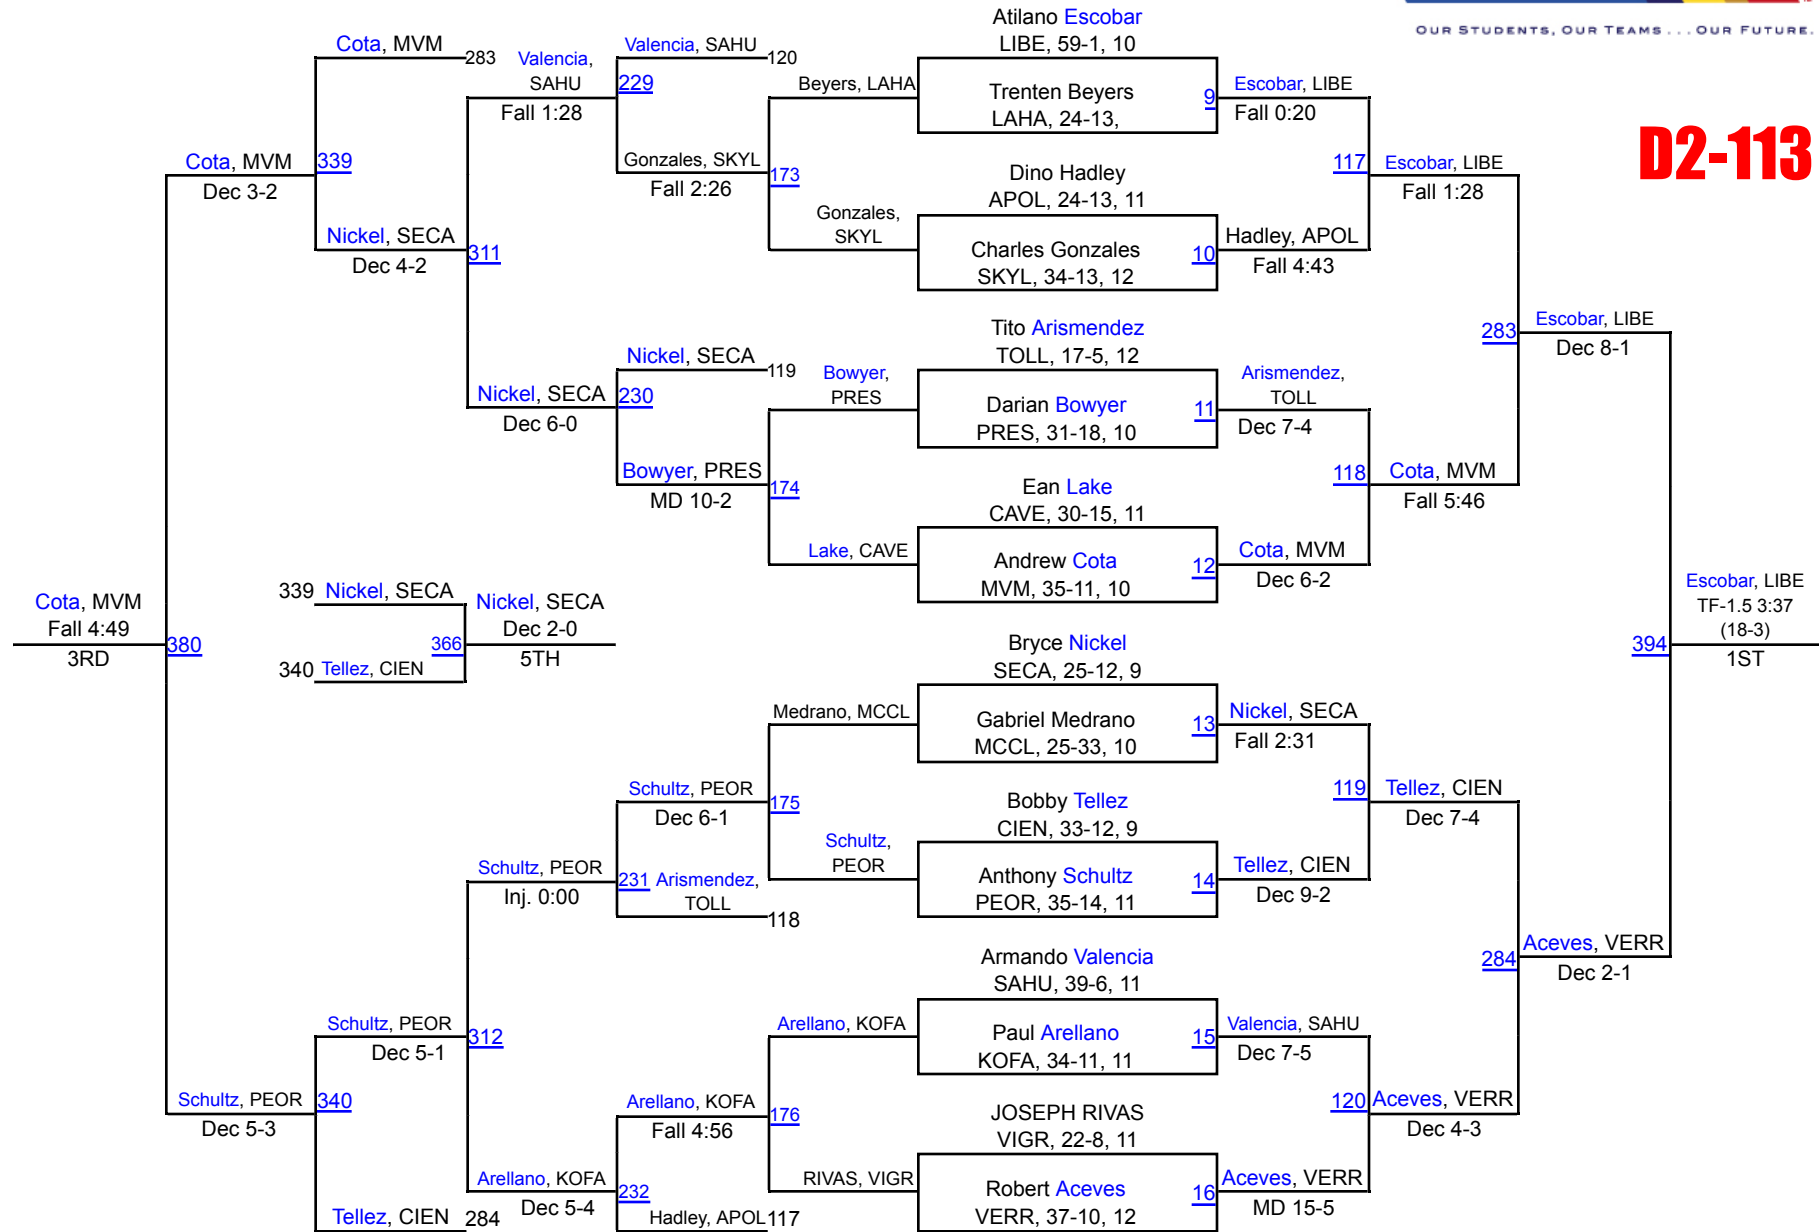

2016 AIA State Championships

D2-113