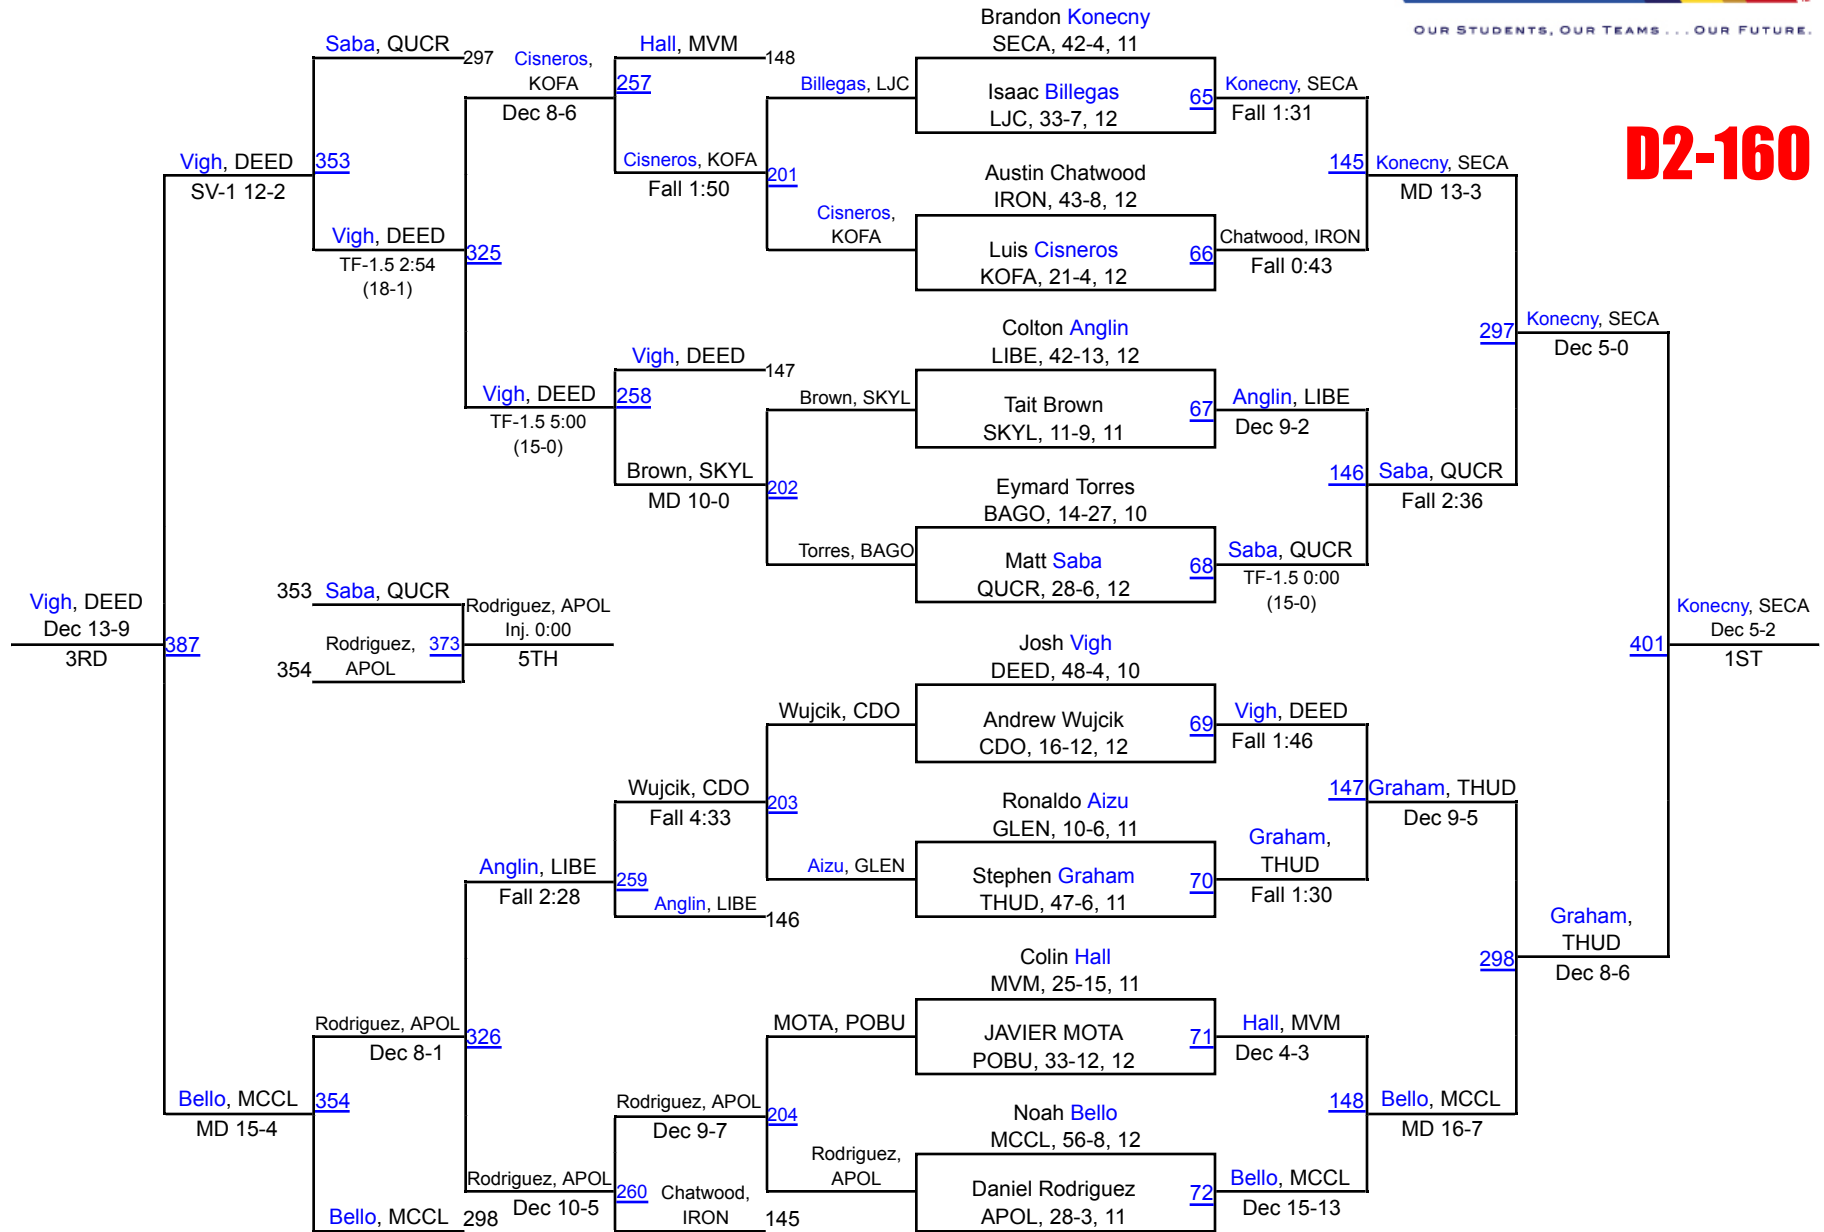

2016 AIA State Championships