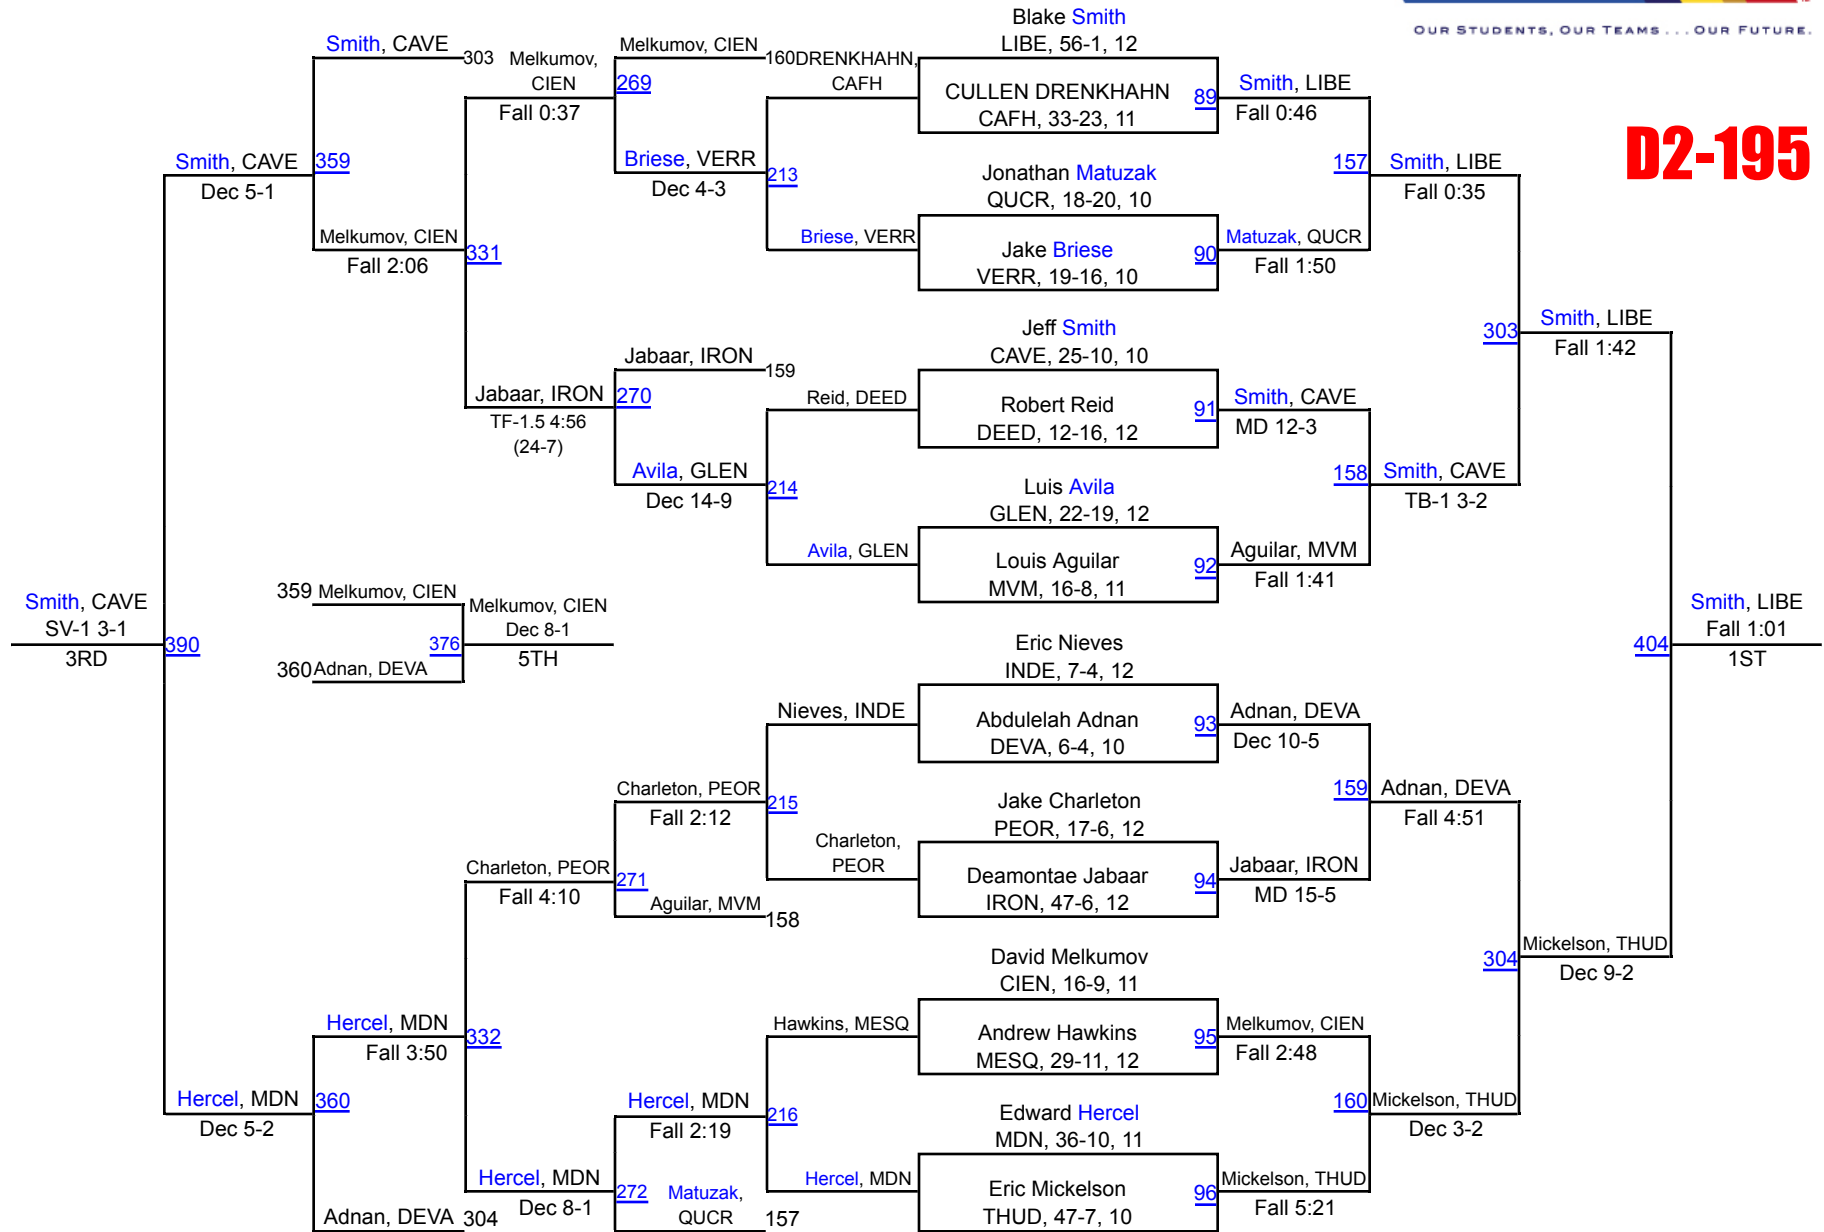

2016 AIA State Championships

D2-195