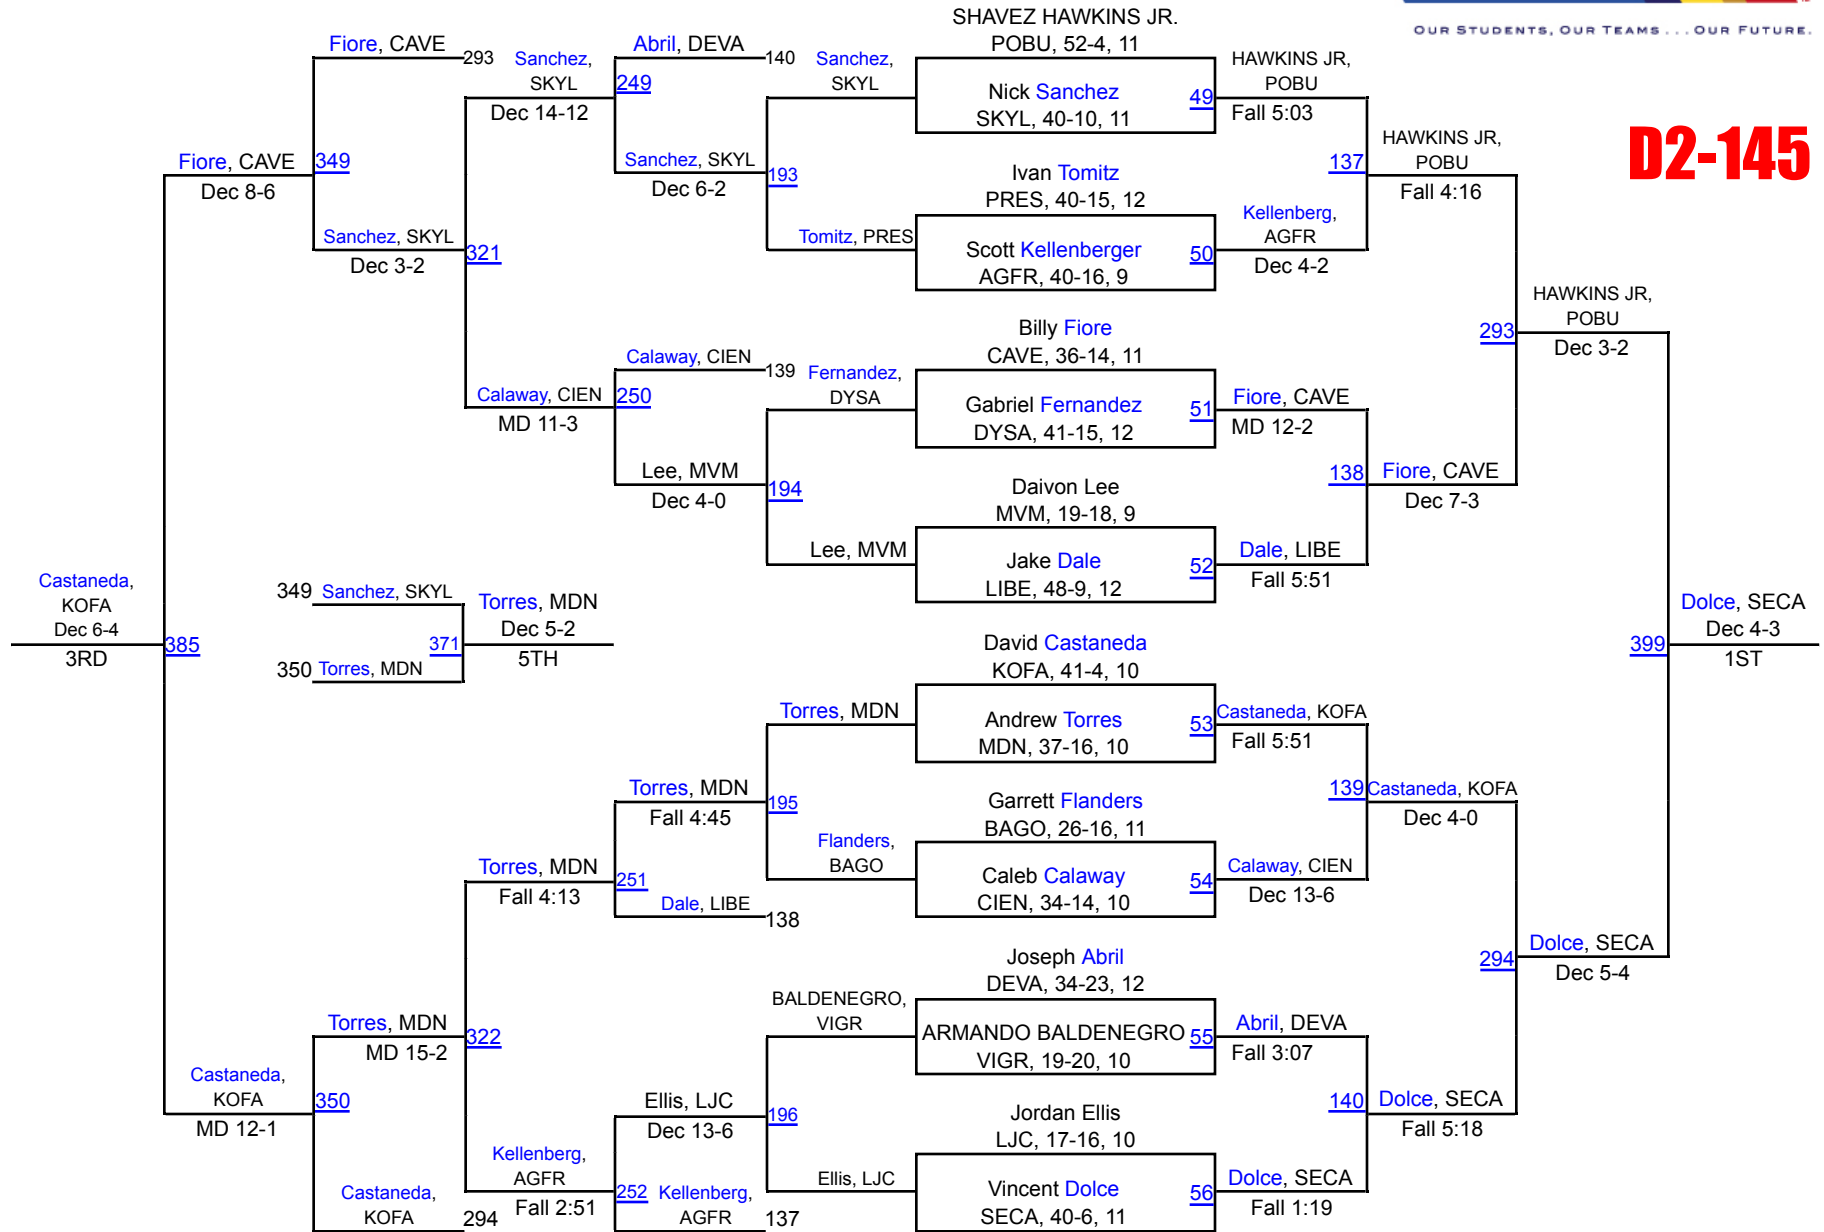

2016 AIA State Championships