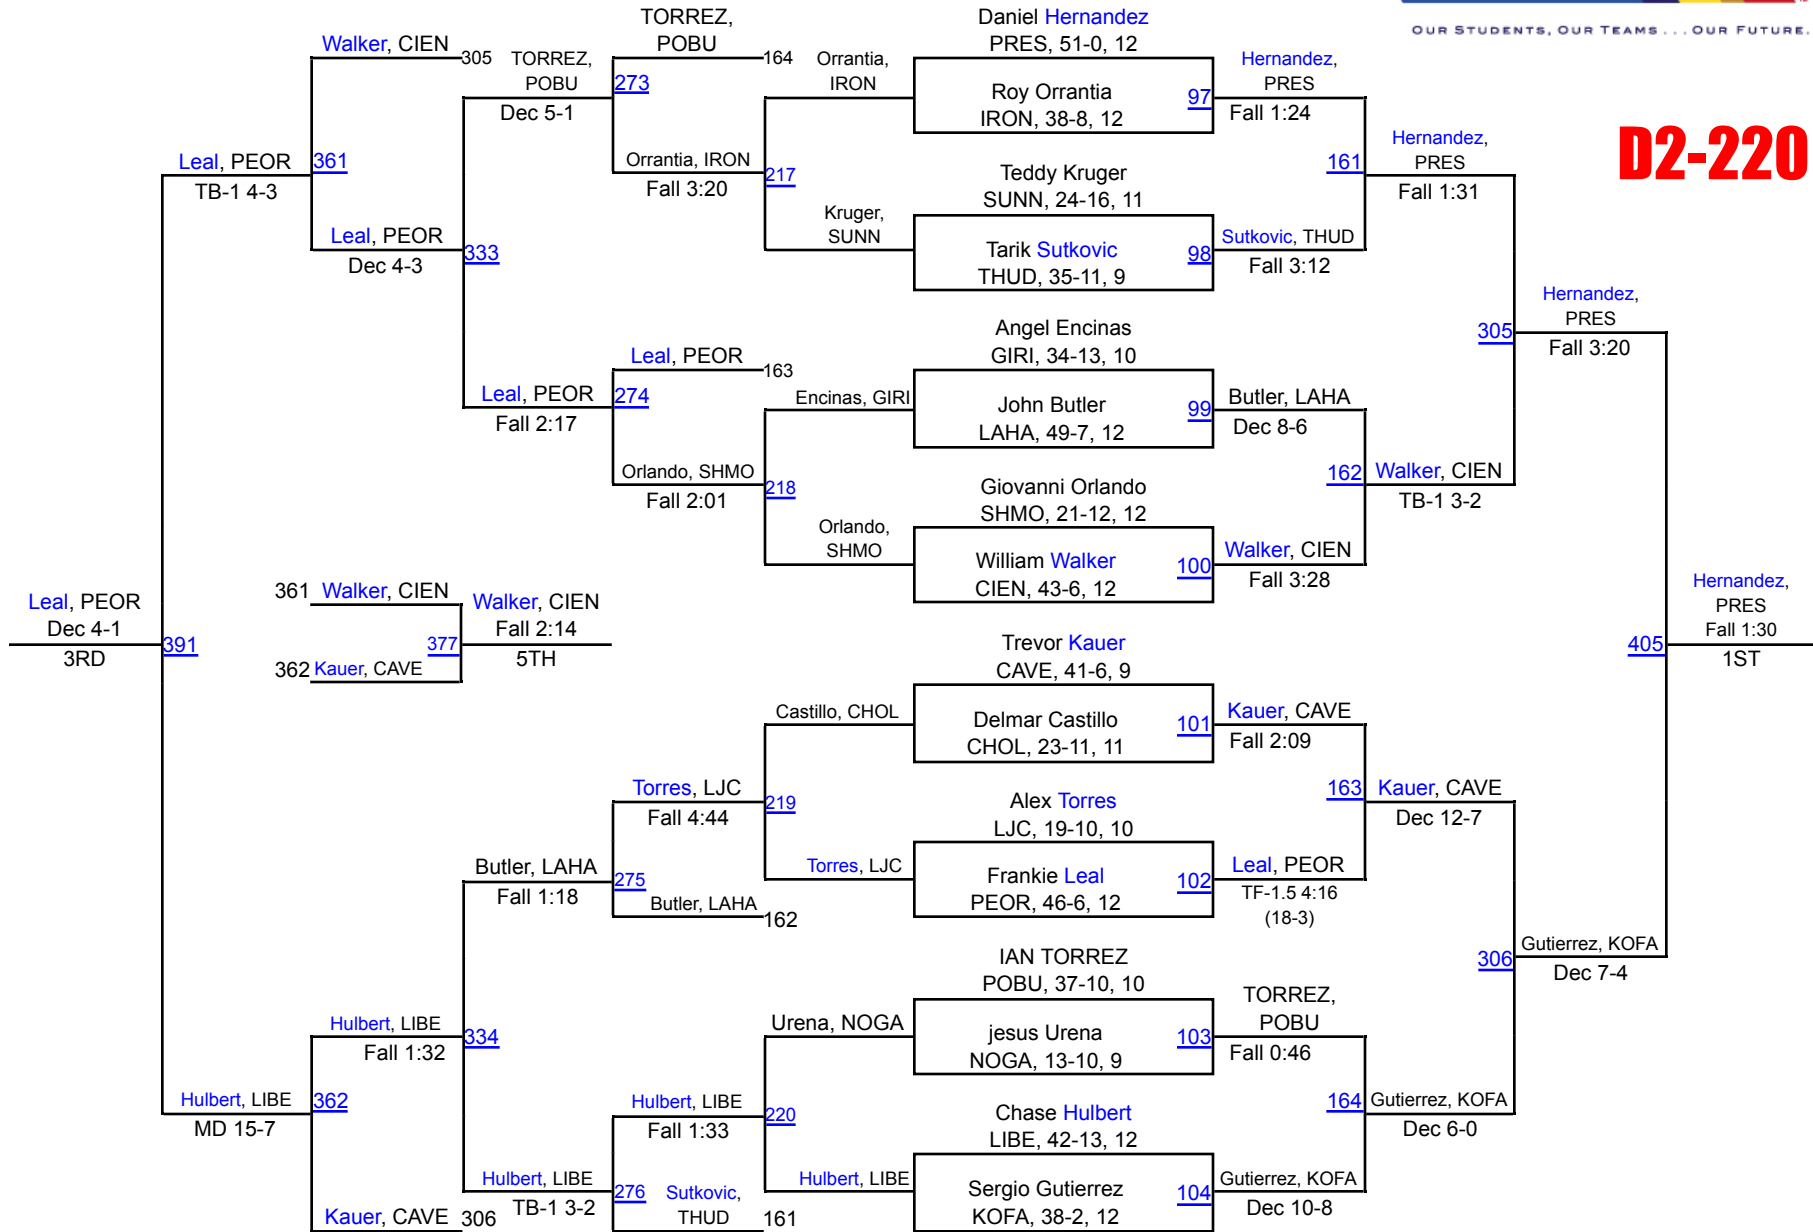

2016 AIA State Championships

OUR STUDENTS, OUR TEAMS . . . OUR FUTURE.

D2-220