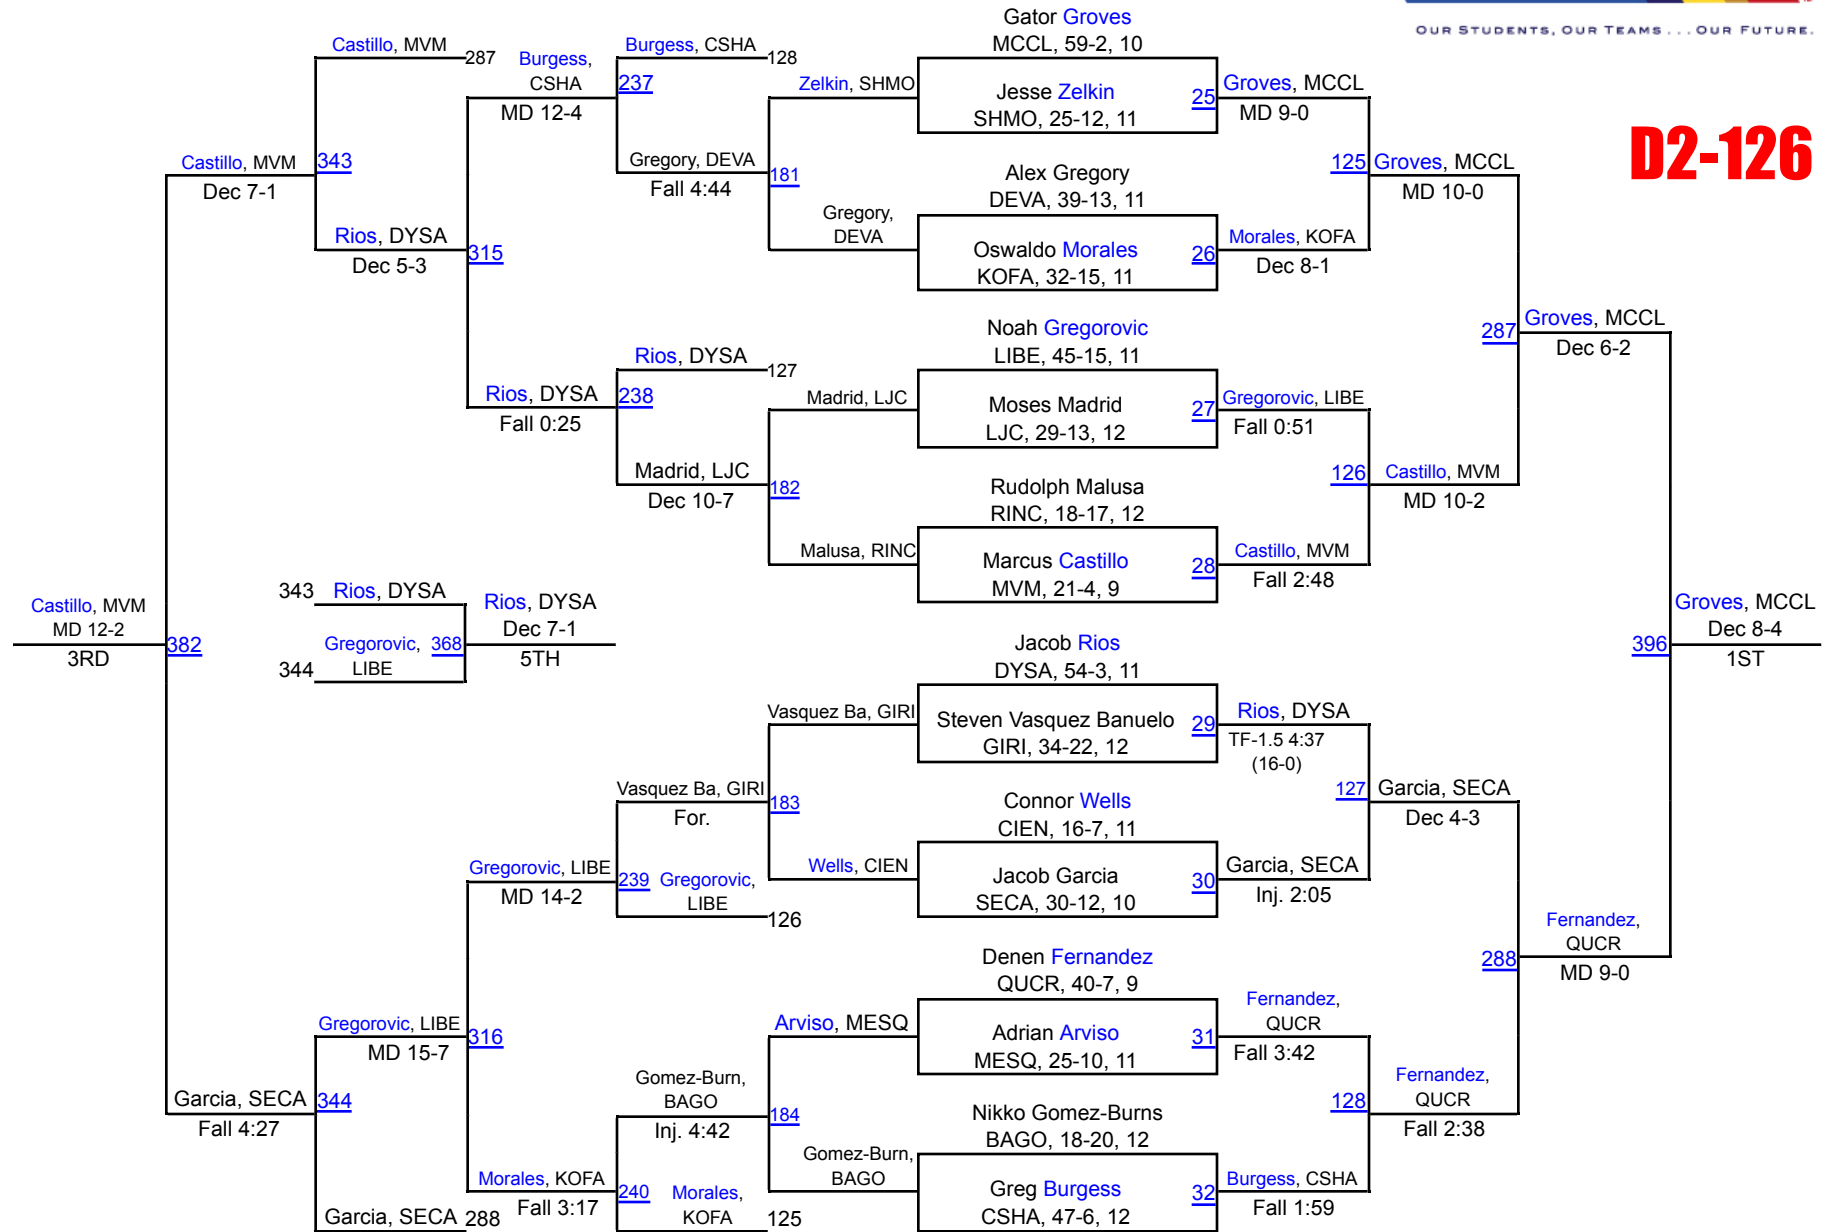

# 2016 AIA State Championships

**D2-120**

# 2016 AIA State Championships

**D2-126**