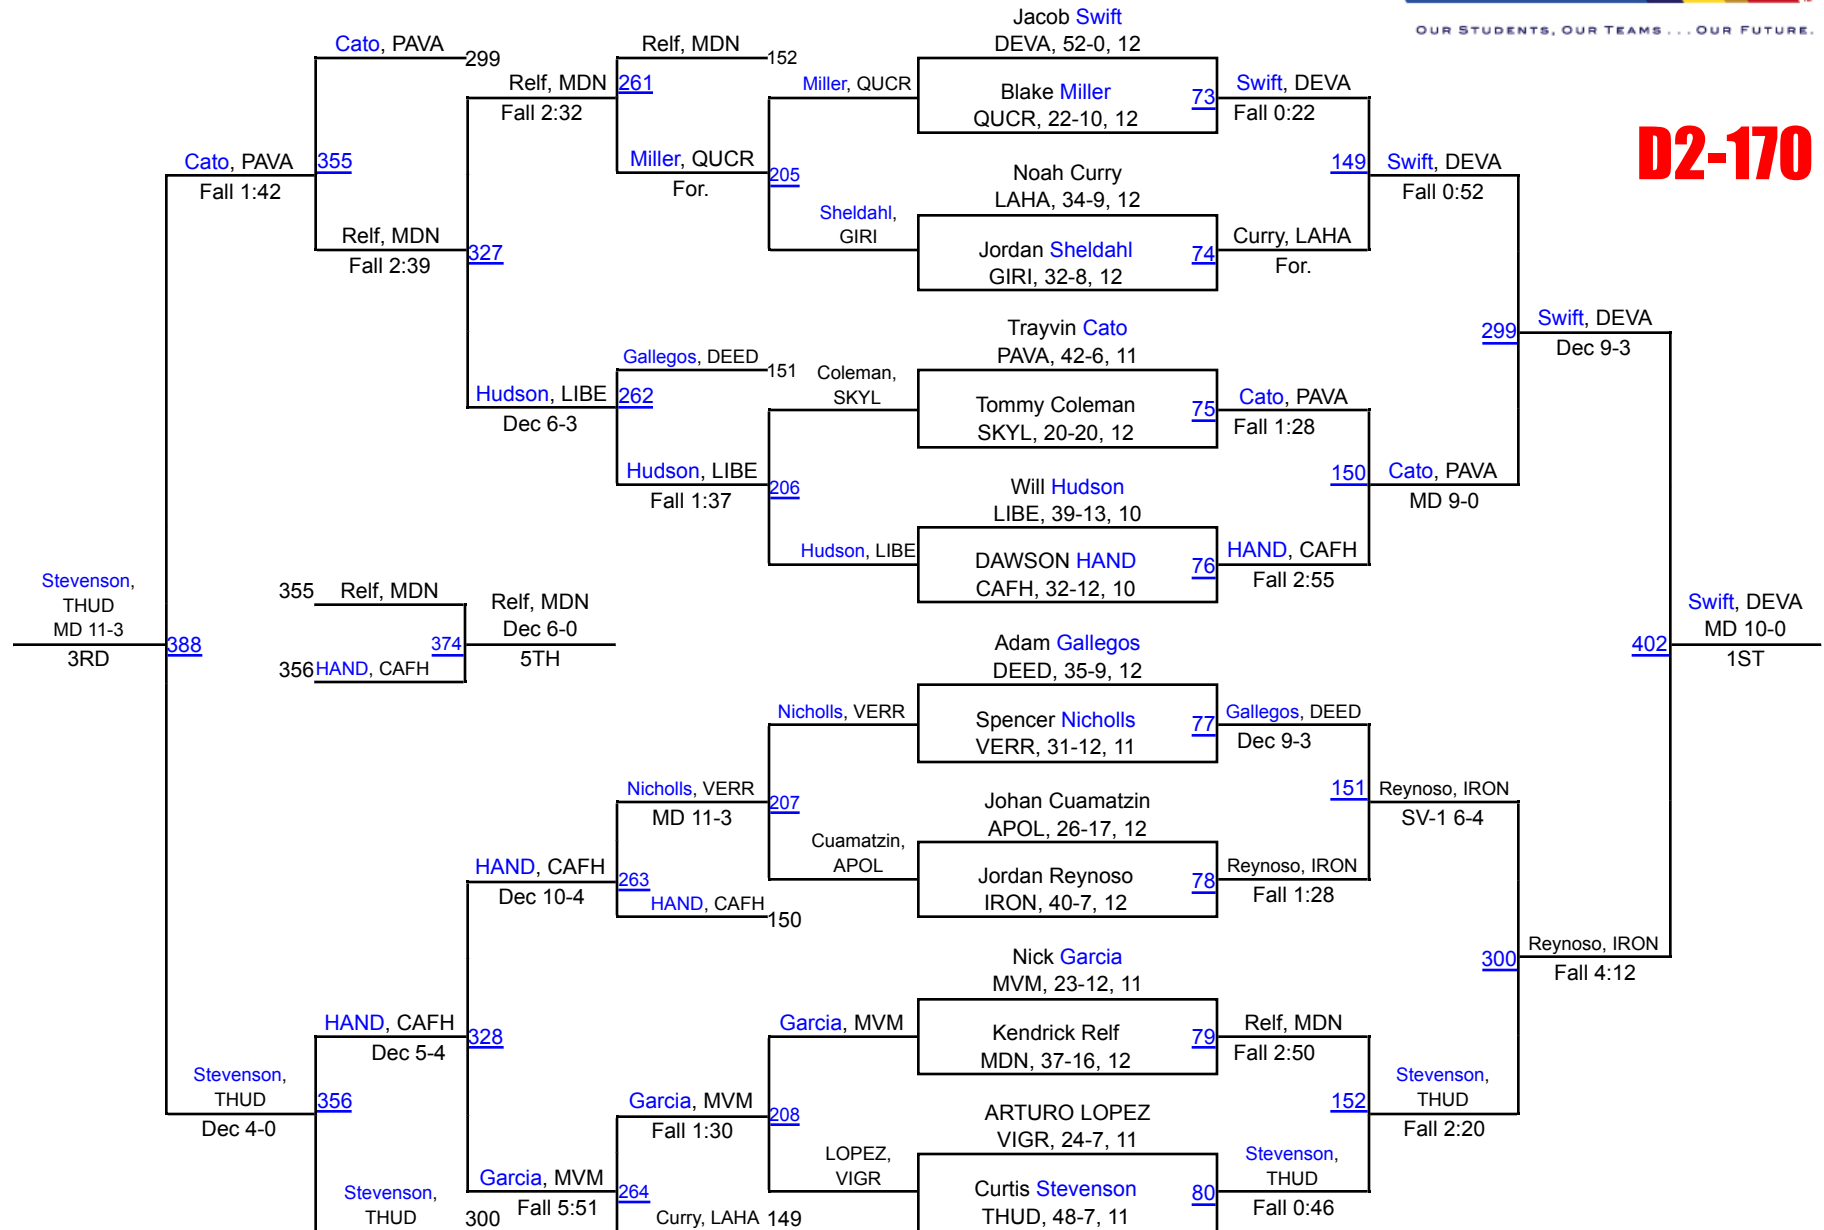

2016 AIA State Championships

D2-170