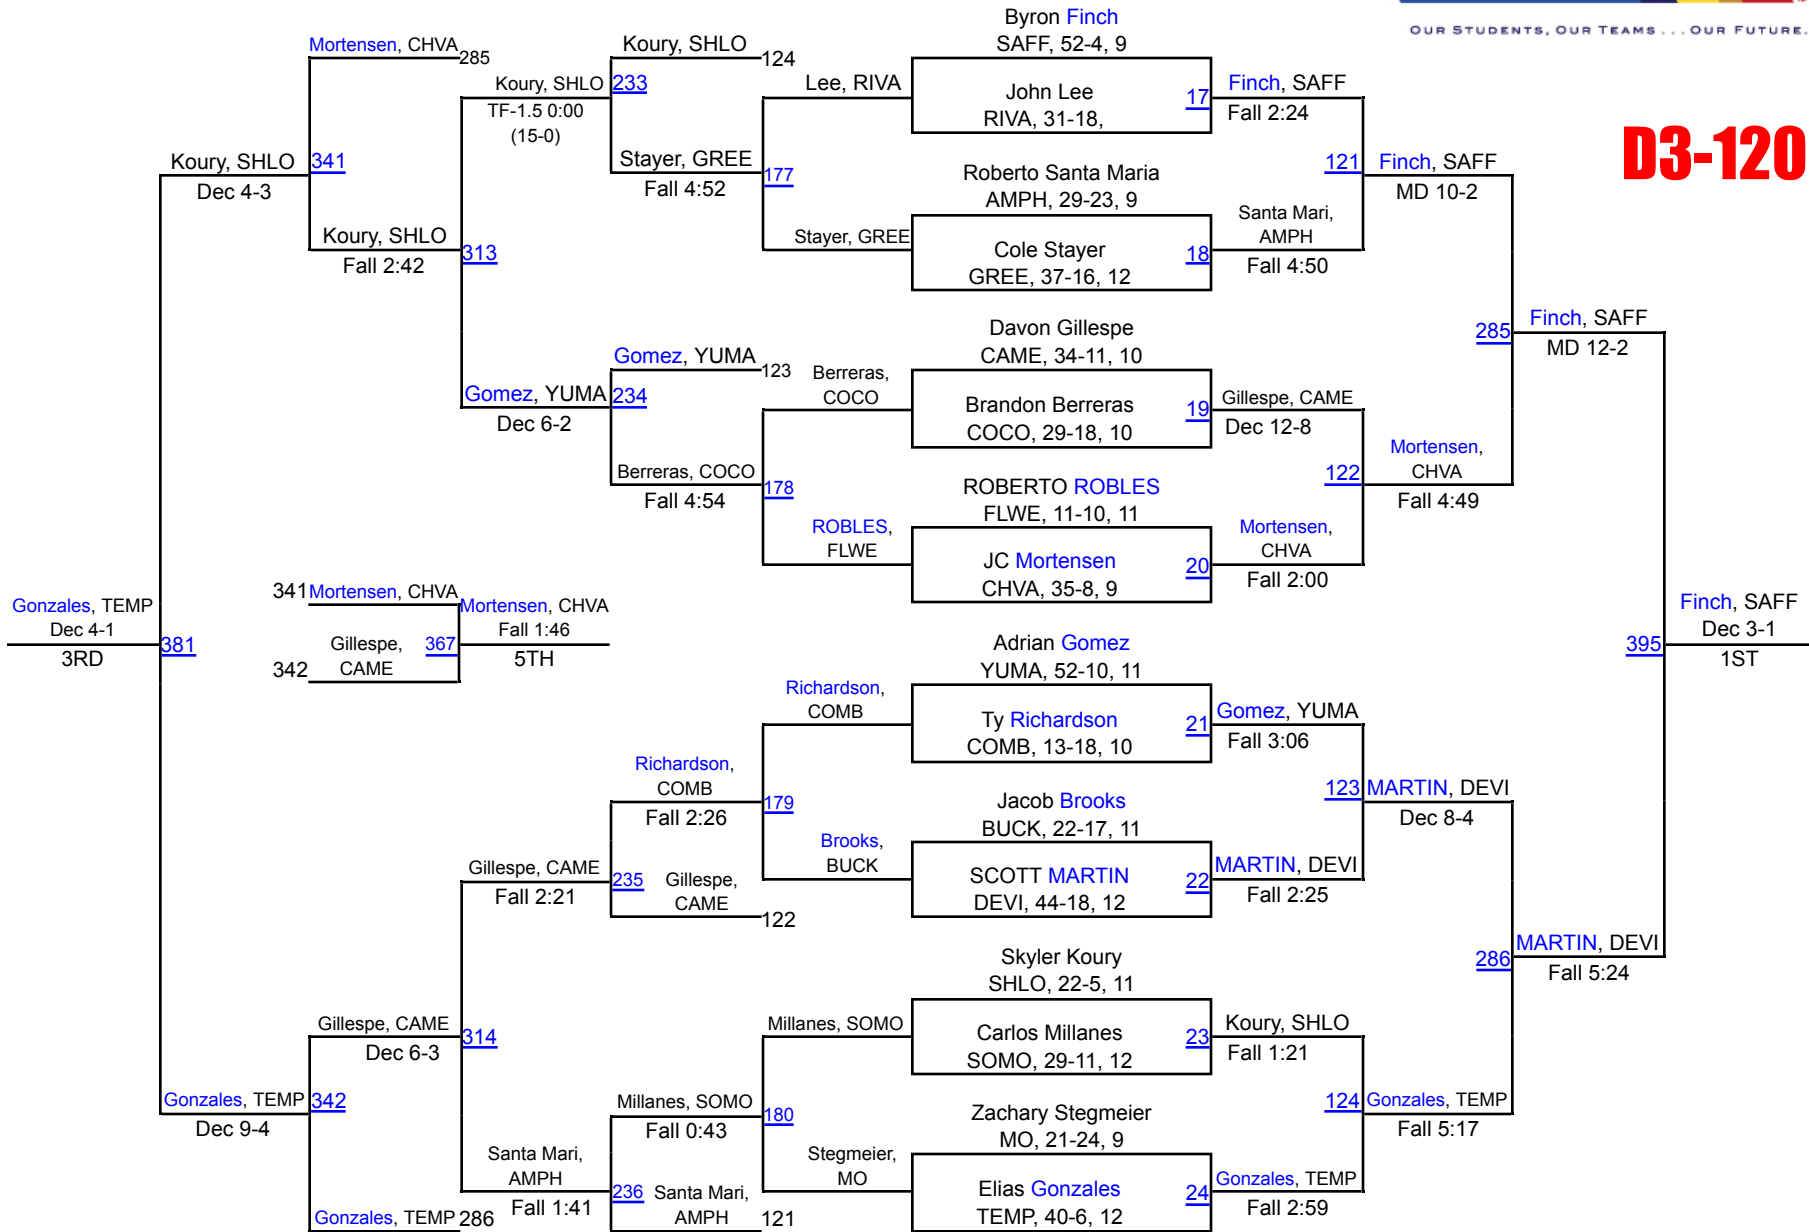

2016 AIA State Championships

D3-120