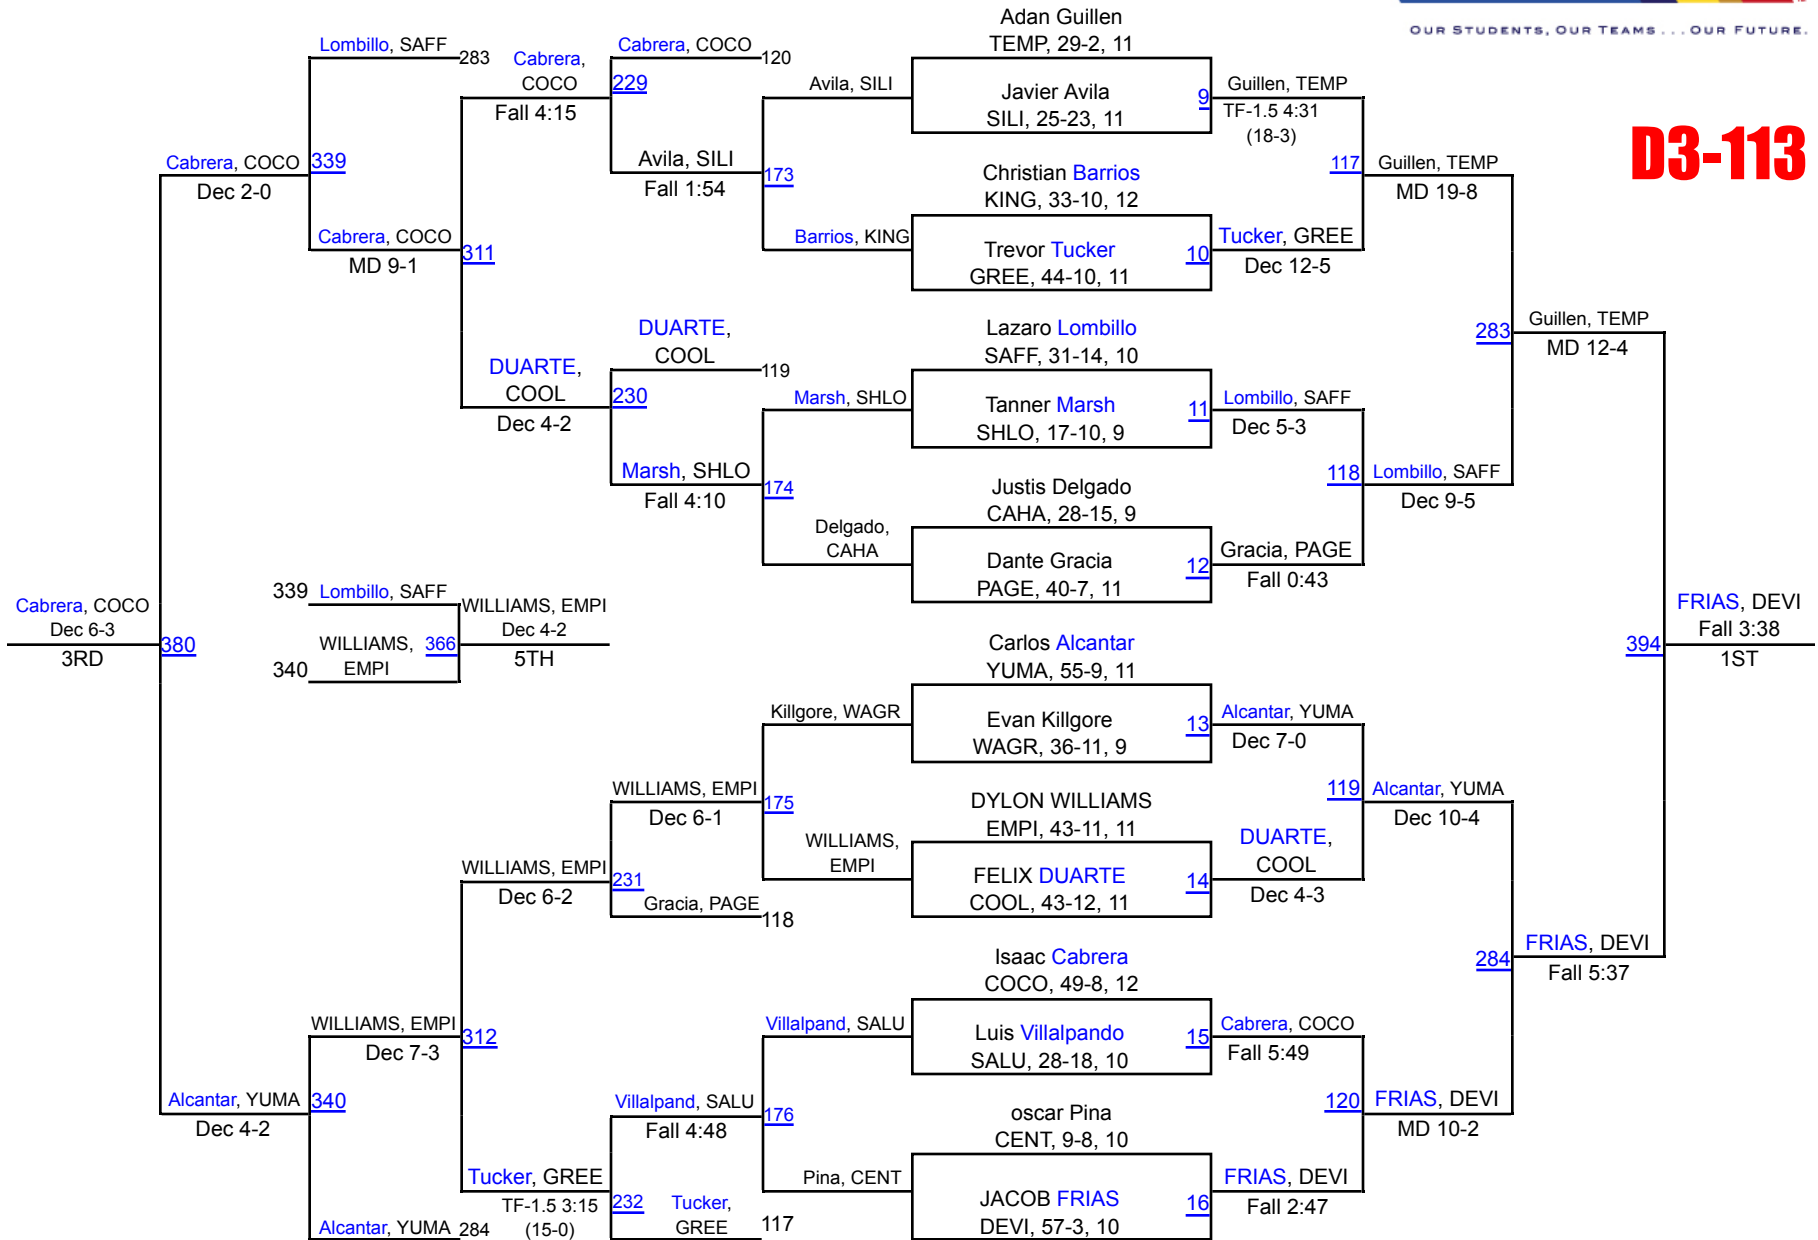

2016 AIA State Championships

D3-113