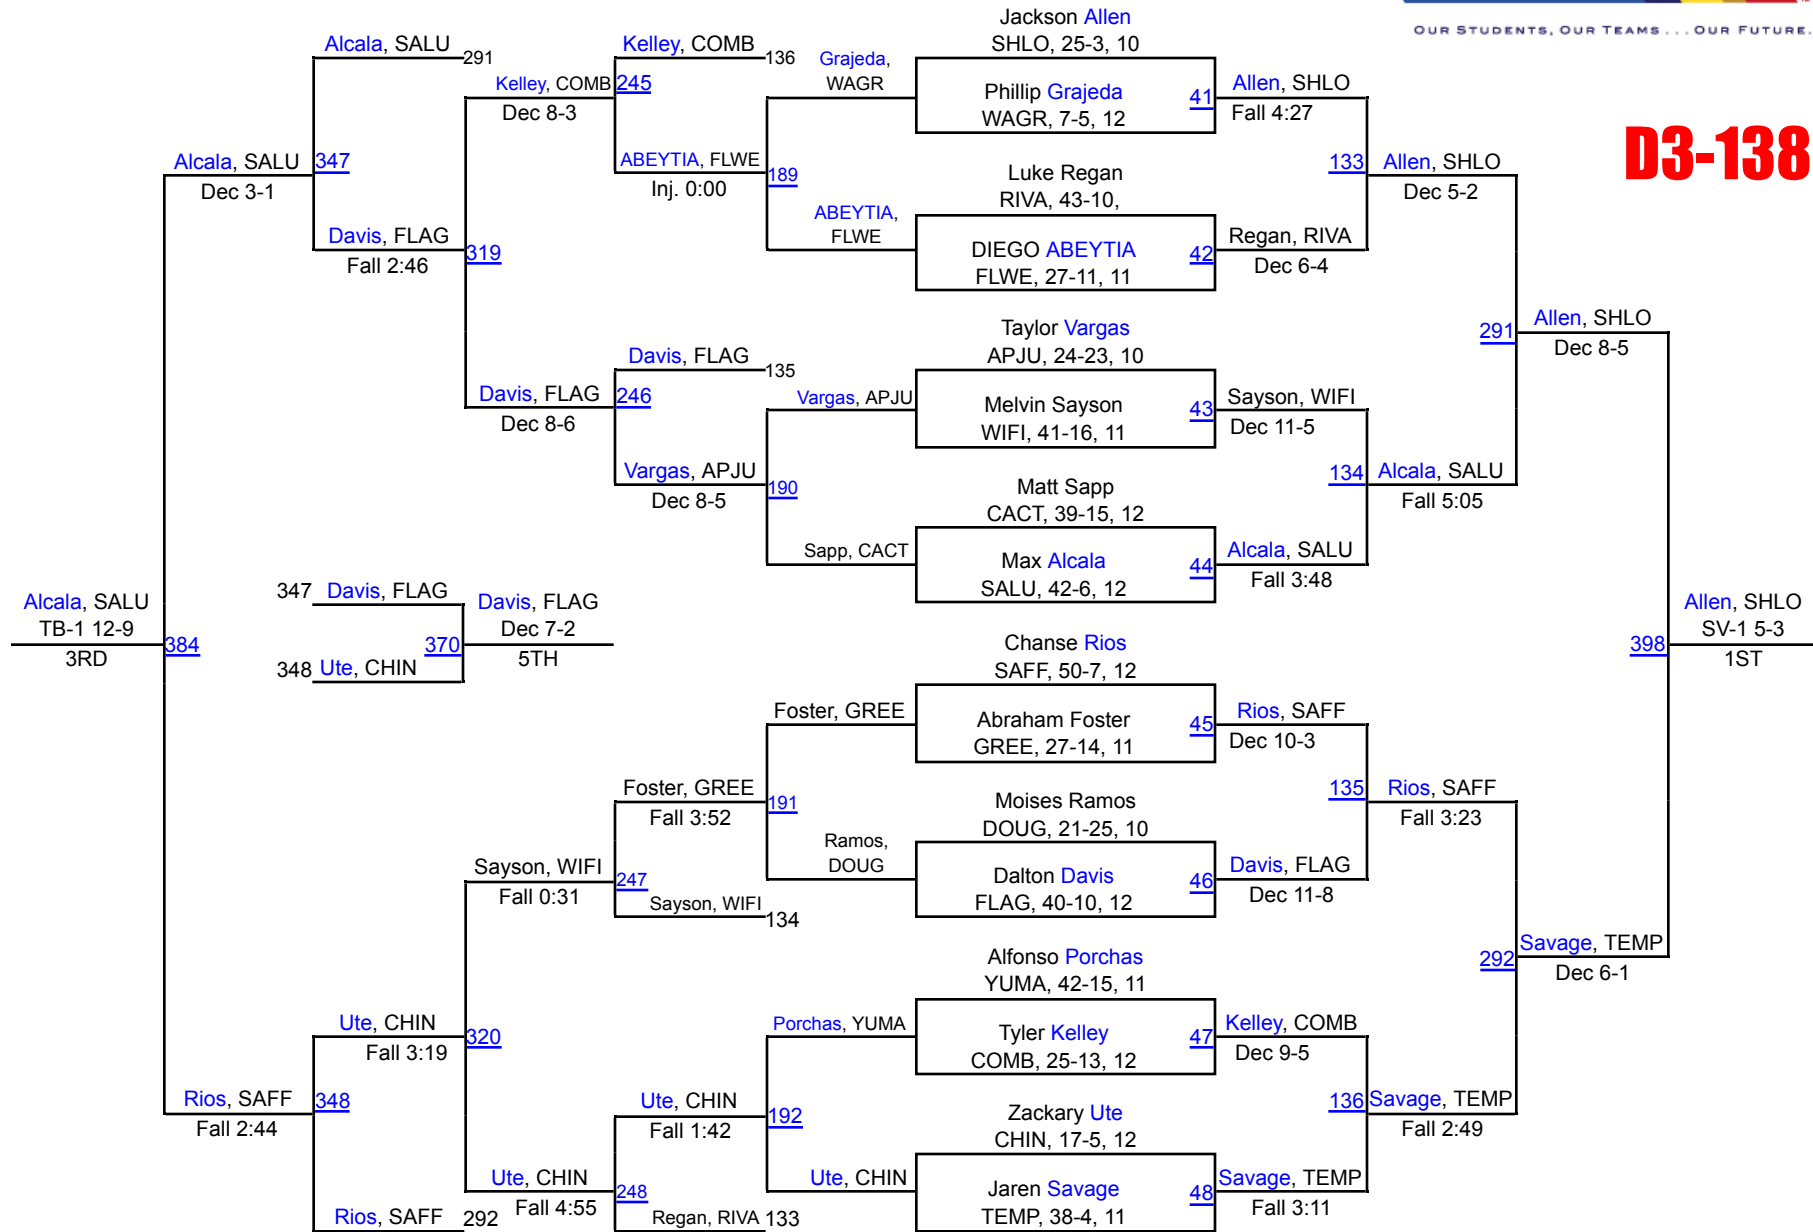

2016 AIA State Championships

D3-138