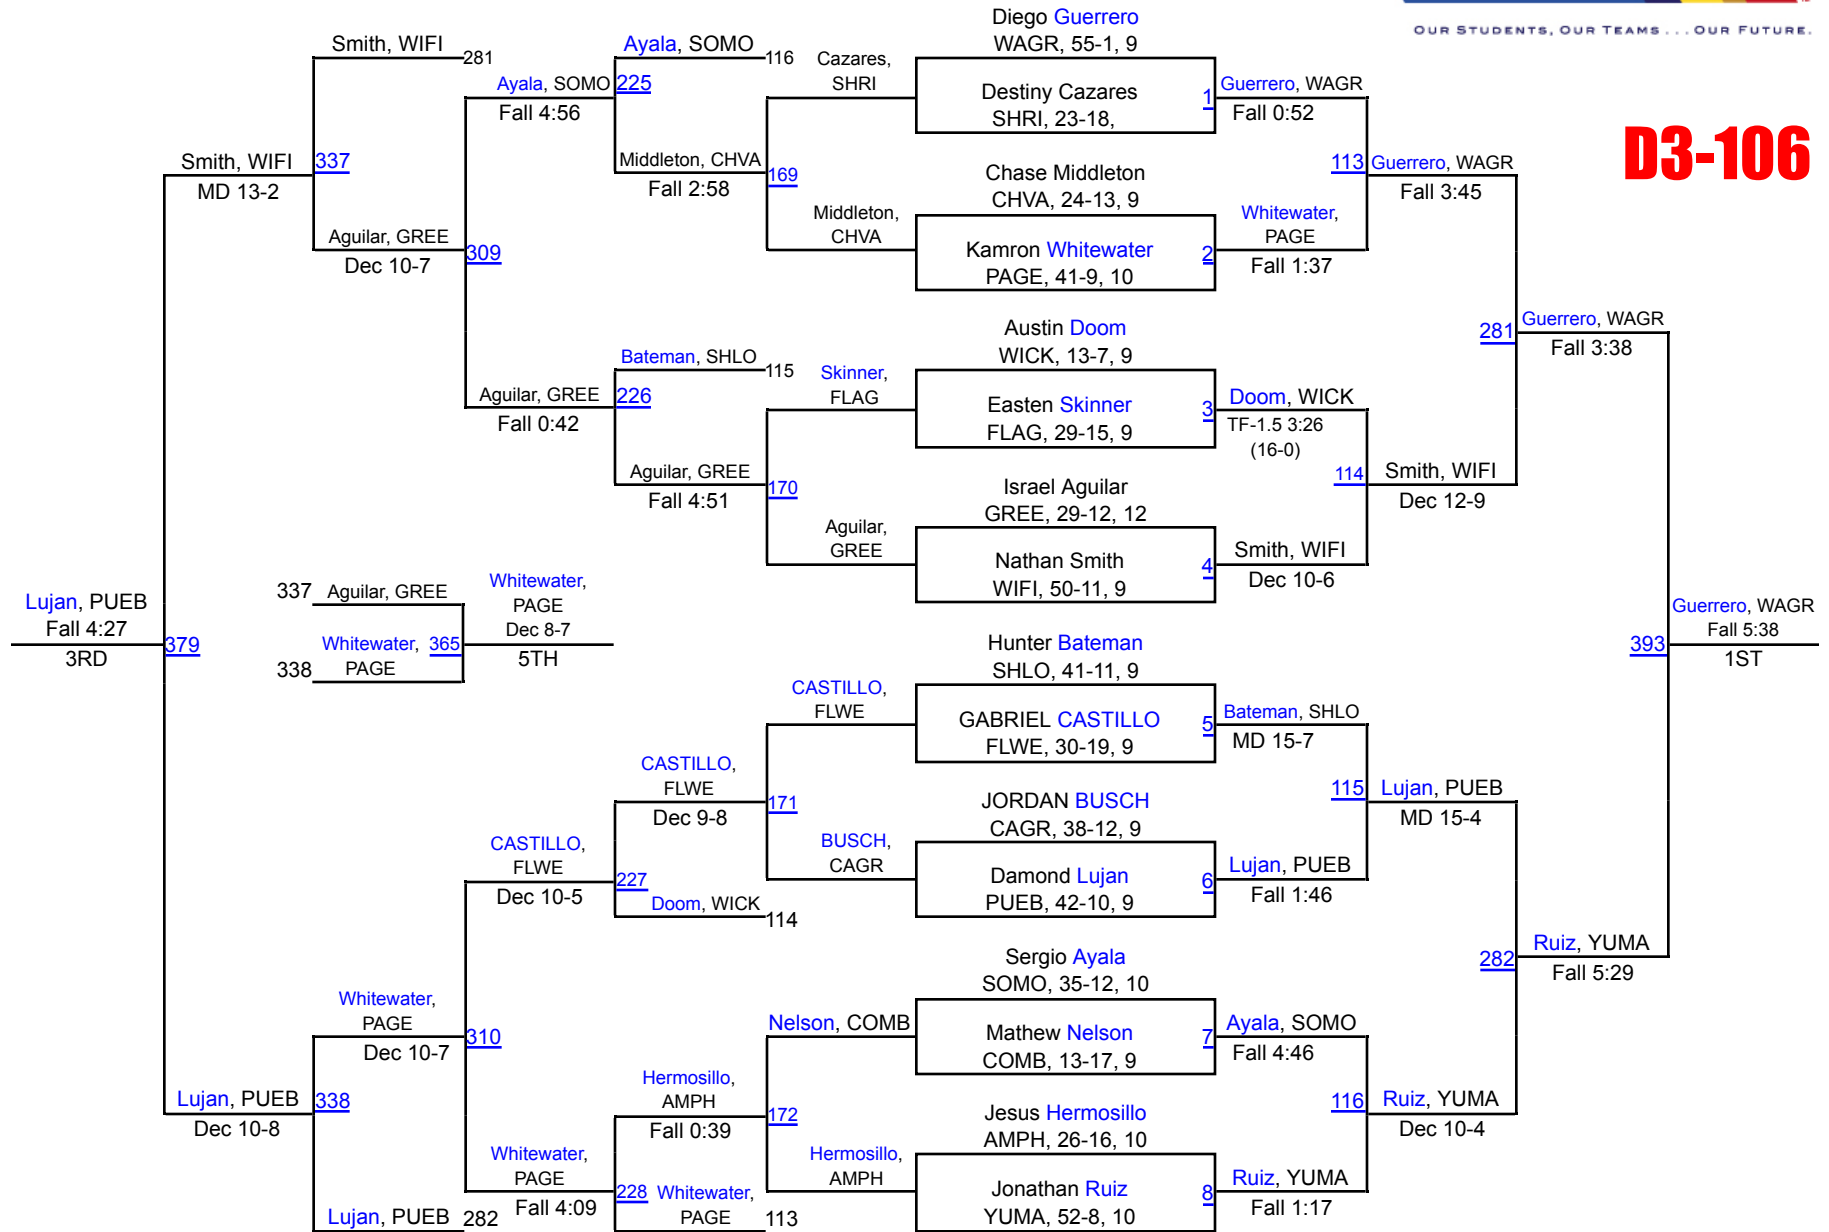

33. Shadow Ridge	16.0
34. Wickenburg	15.5
35. Trevor Browne	15.0
36. Camelback	12.0
36. Holbrook	12.0
36. Sierra Linda	12.0
39. Flagstaff	11.0
39. Sahuarita	11.0
41. South Mountain	10.0
42. Mingus	9.0
43. Cactus	7.0
44. Notre Dame Prep	6.5
45. Sabino	5.0
46. Carl Hayden	4.0
46. Maryvale	4.0
46. Palo Verde	4.0
49. Cortez	3.0
50. Betty Fairfax	2.0
50. River Valley	2.0
52. North	1.0
53. Central	0.0
53. Douglas	0.0
53. Estrella Foothills	0.0
53. Youngker	0.0

D3-106