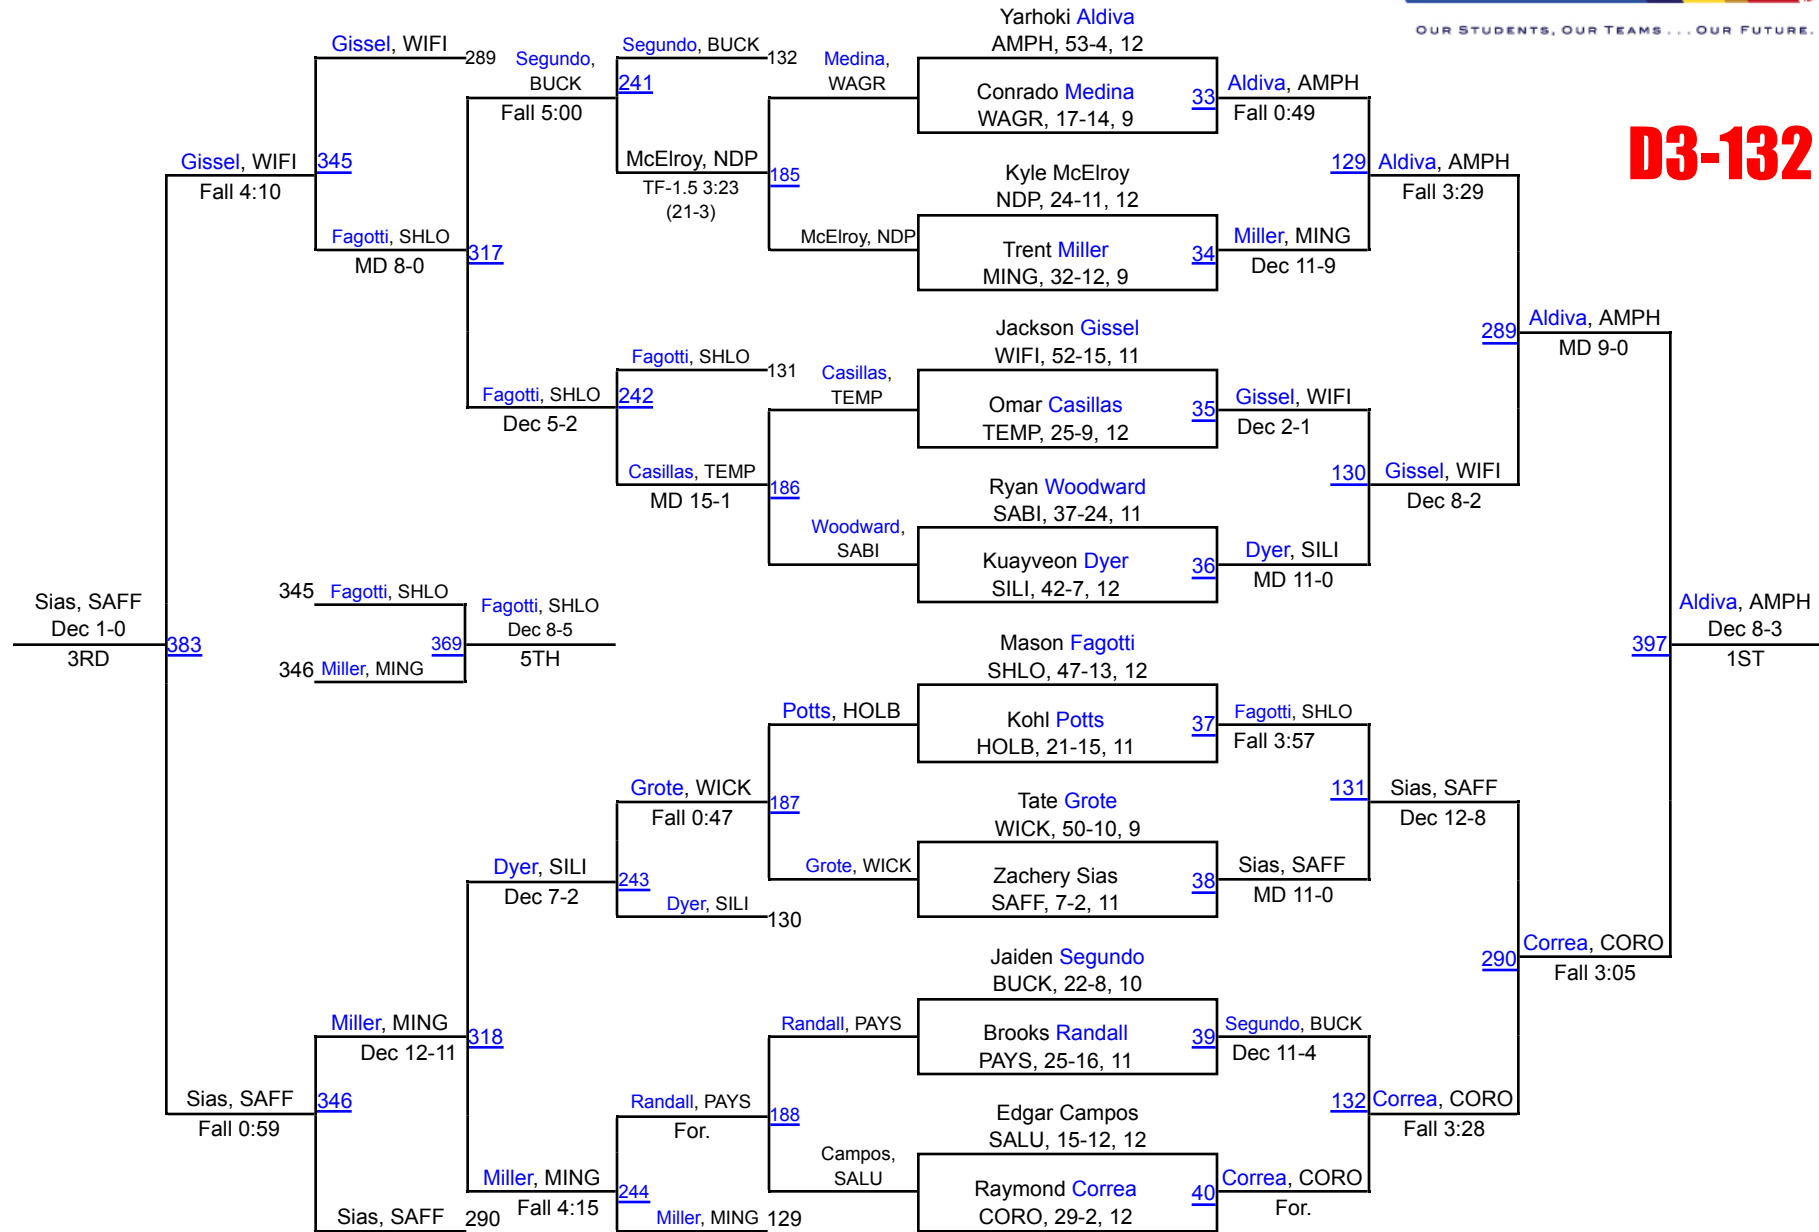

2016 AIA State Championships

D3-132