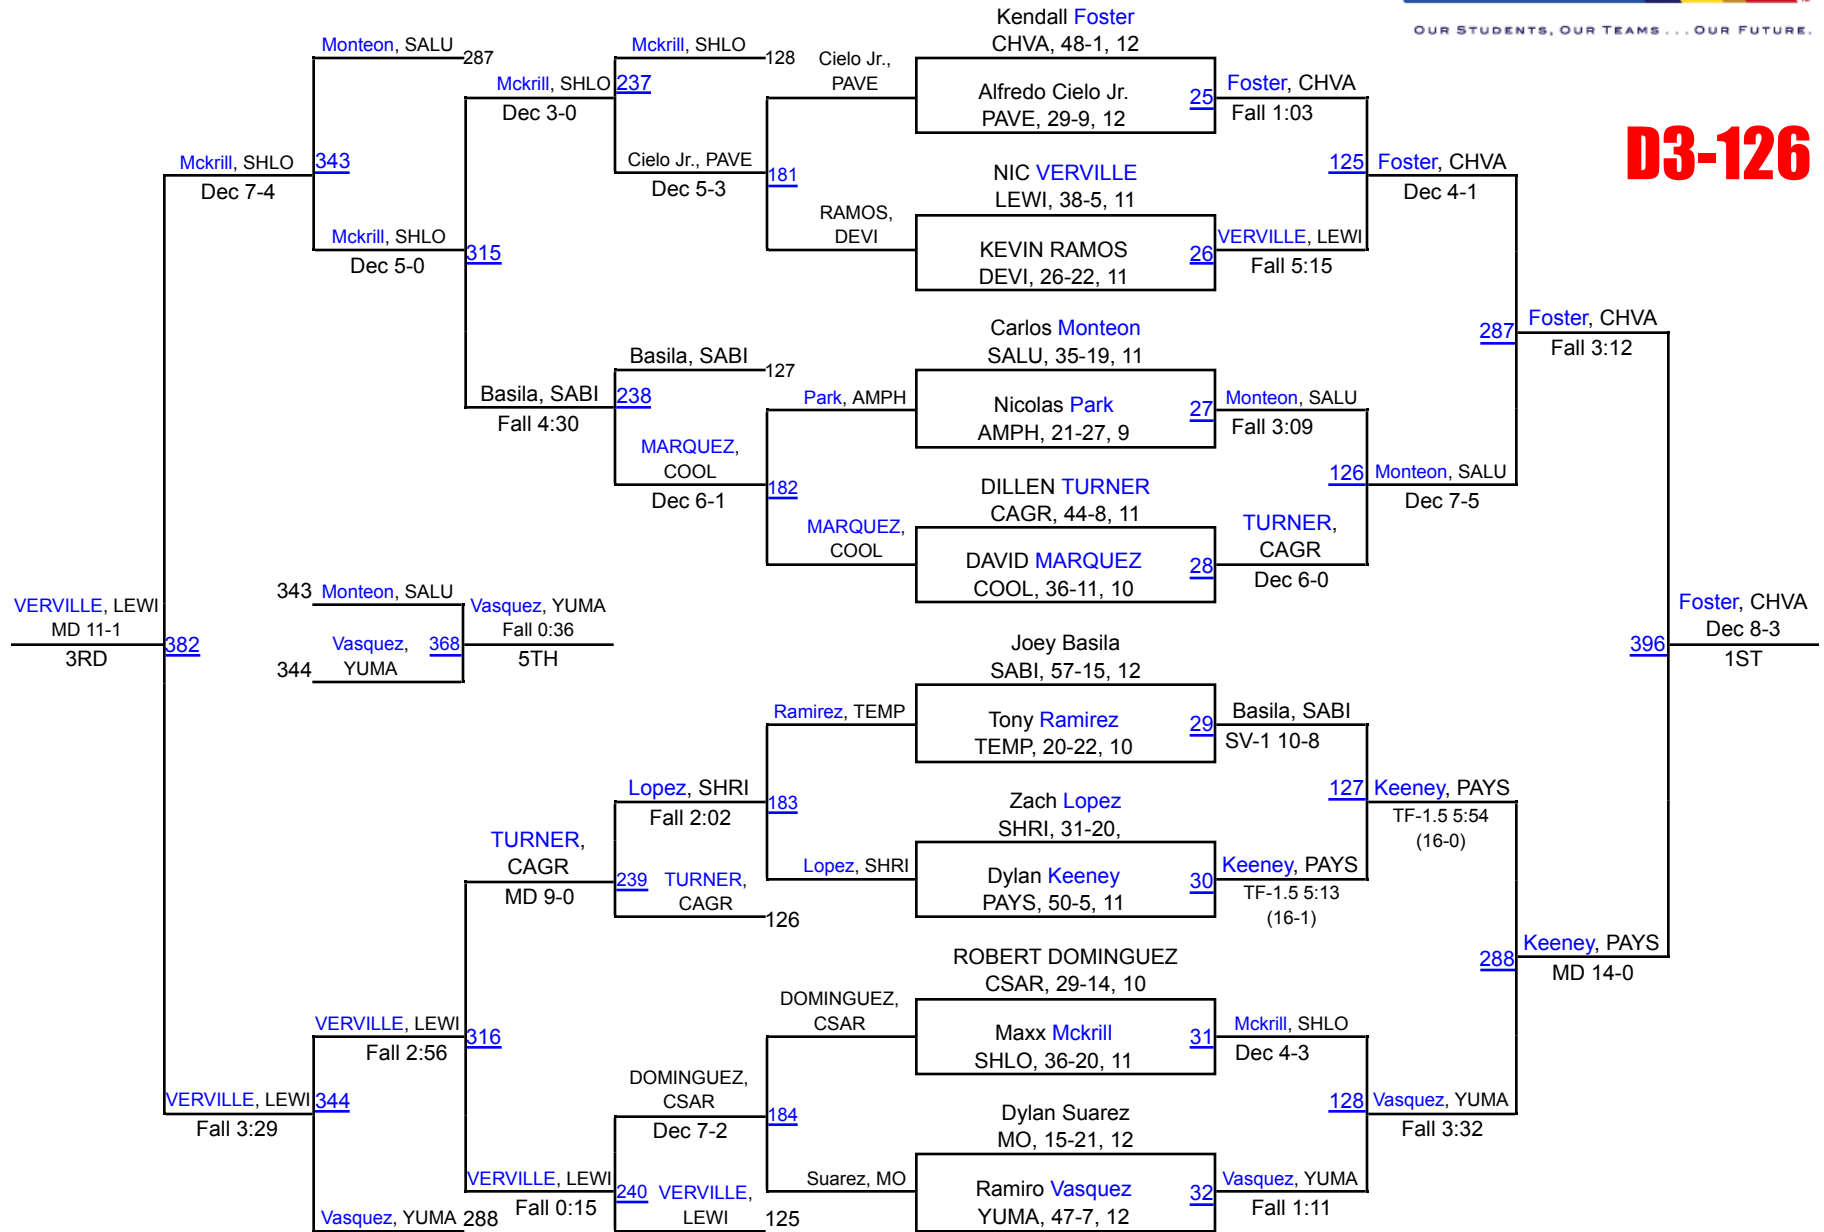

2016 AIA State Championships