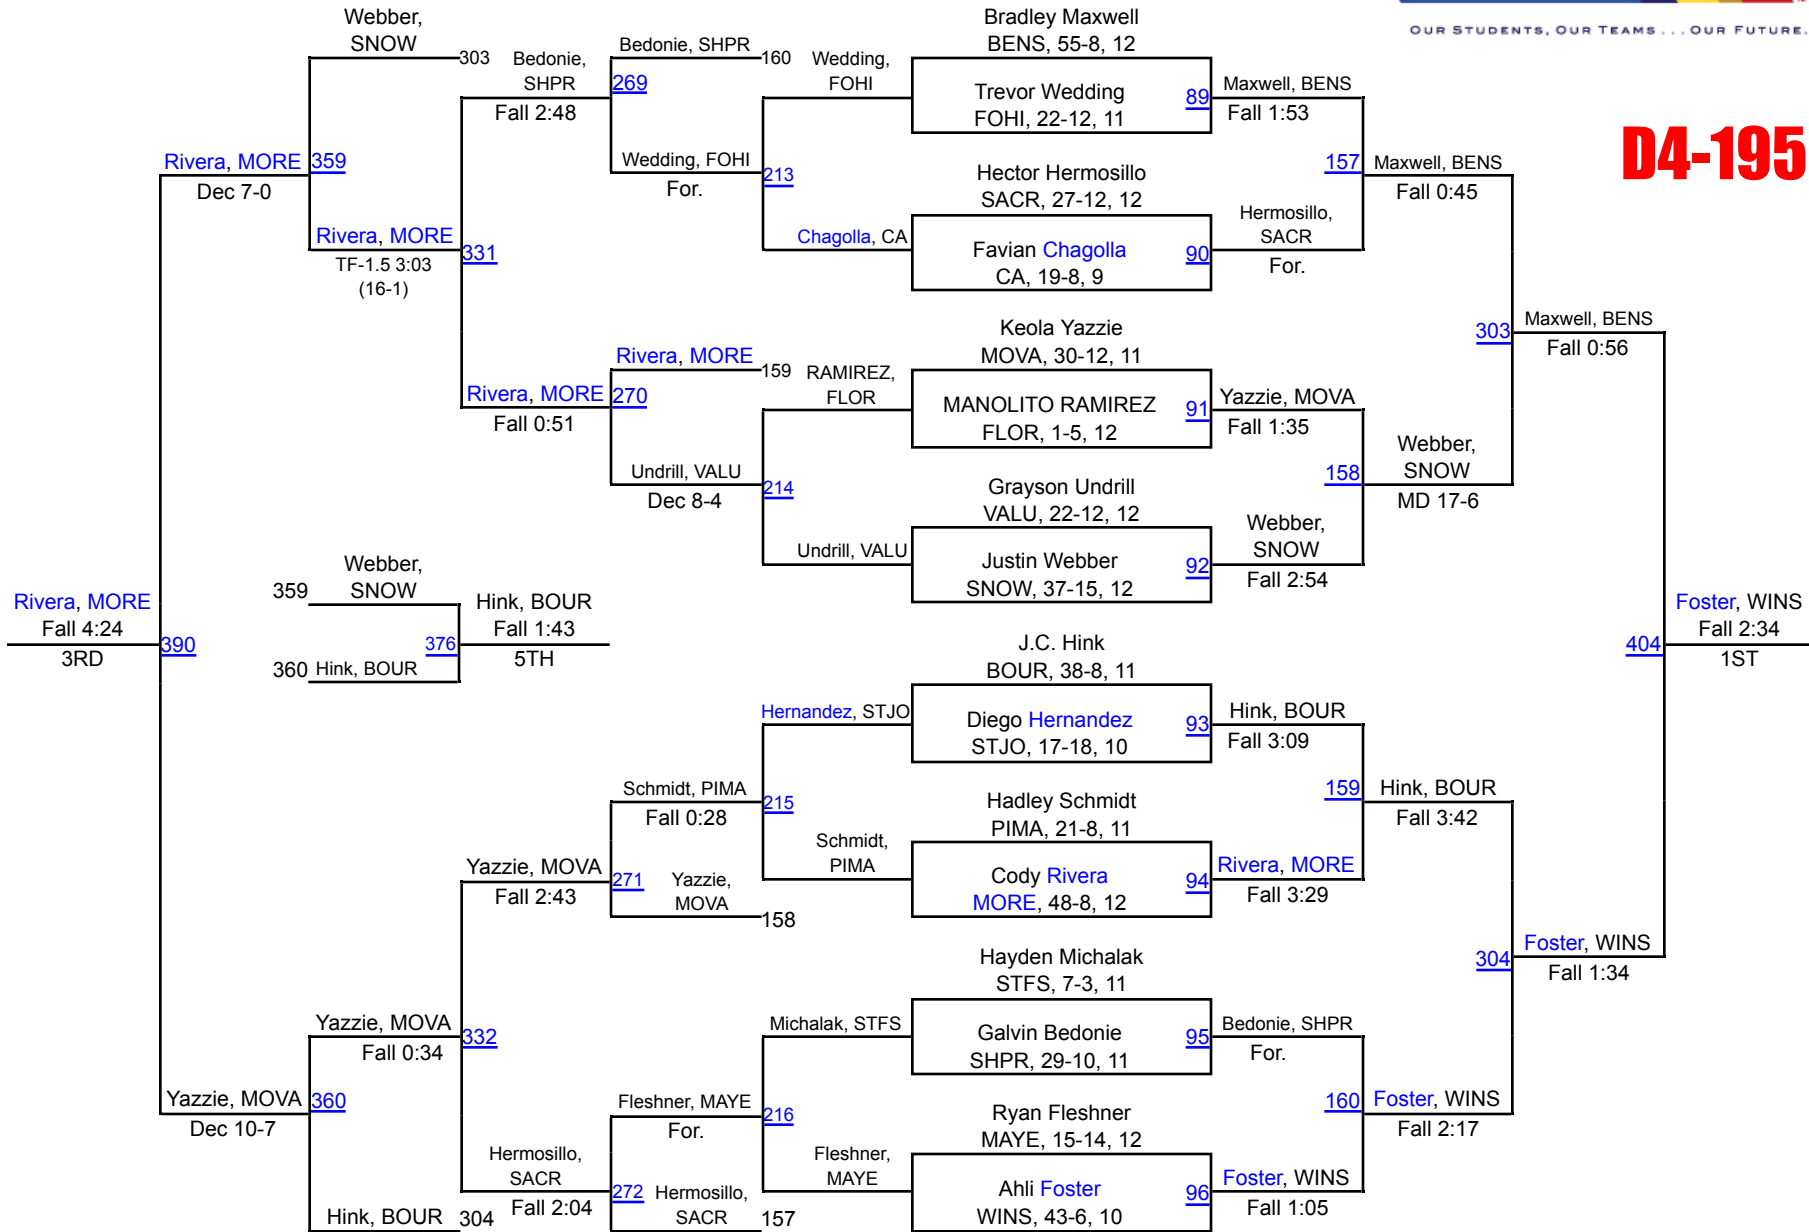

2016 AIA State Championships

D4-195