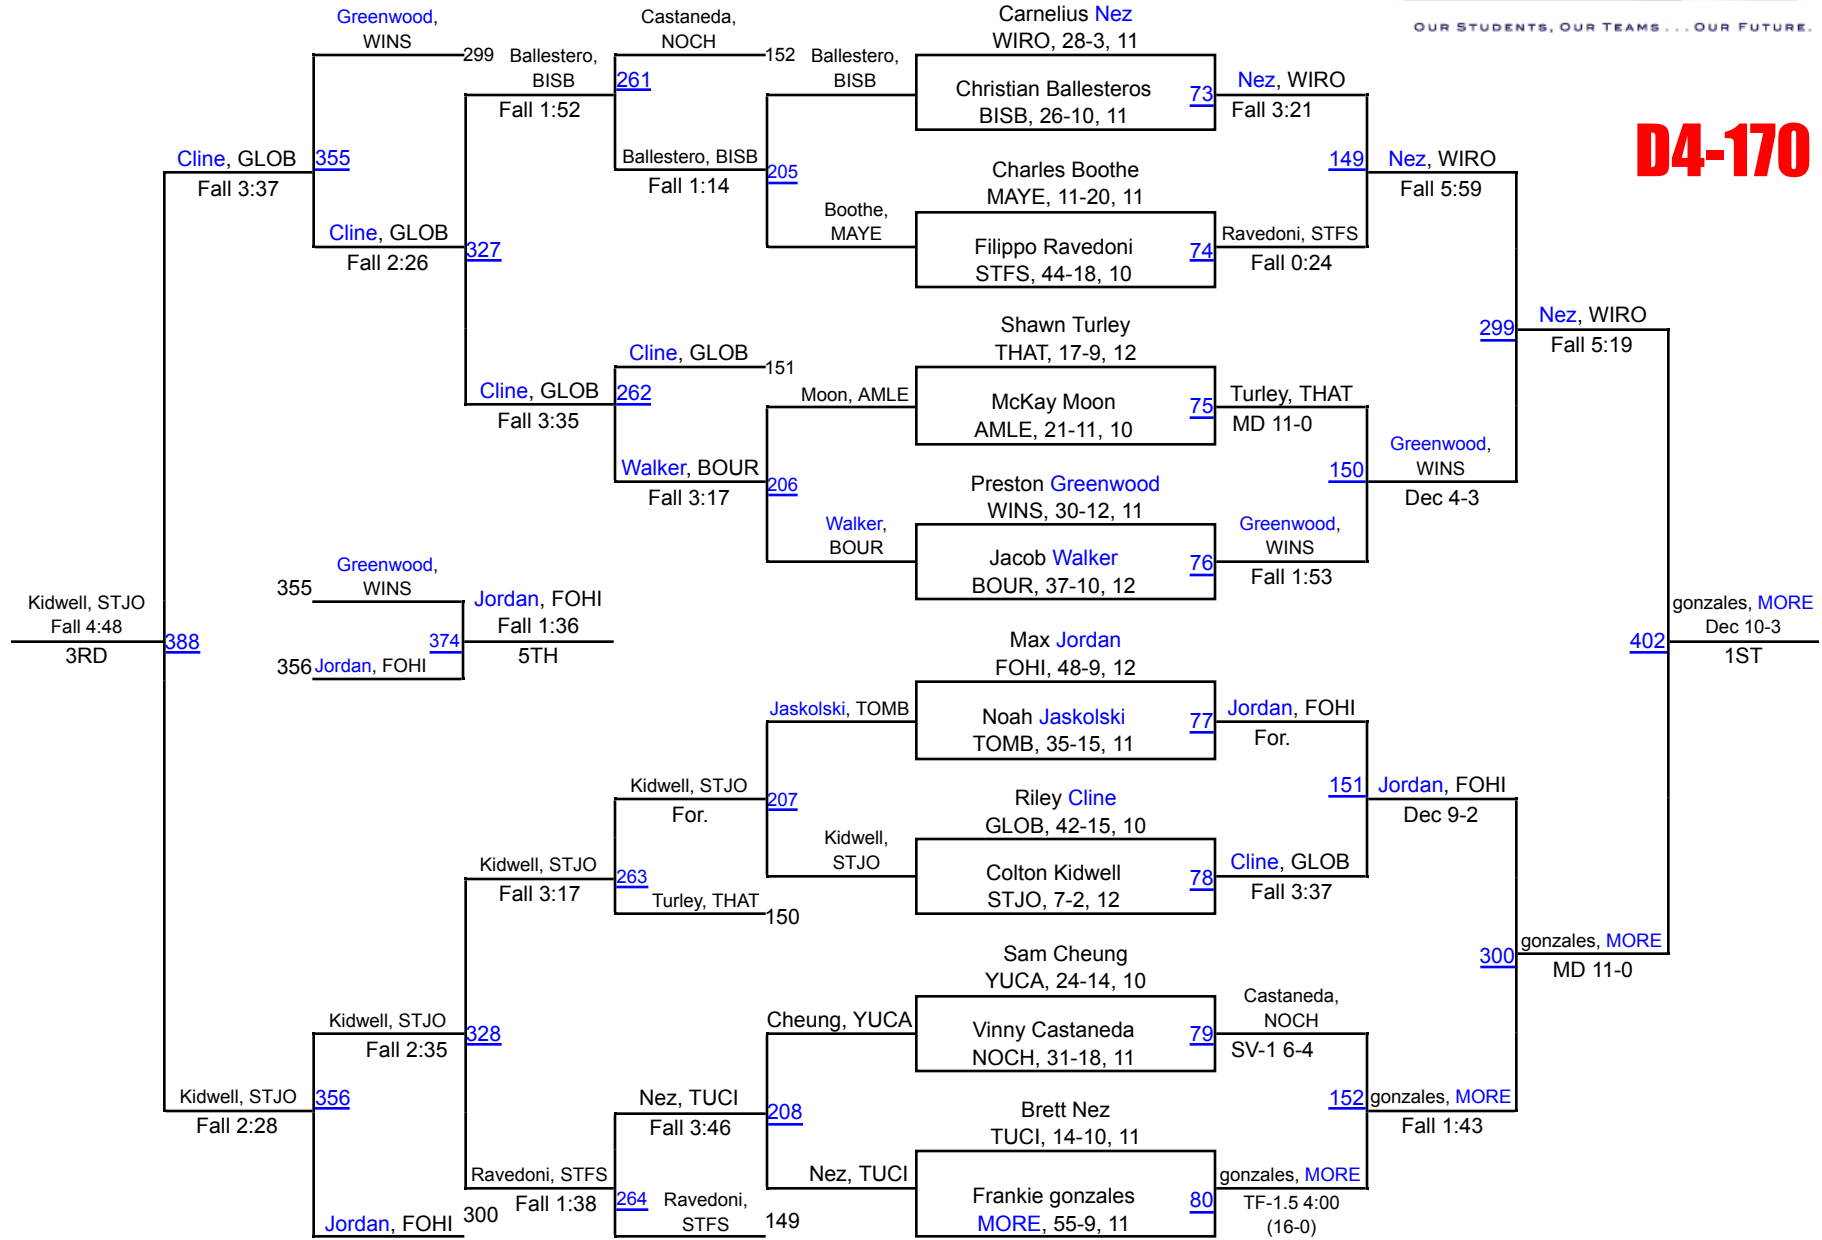

2016 AIA State Championships

2016 AIA State Championships

2016 AIA State Championships

2016 AIA State Championships

D4-160

2016 AIA State Championships

D4-170

2016 AIA State Championships