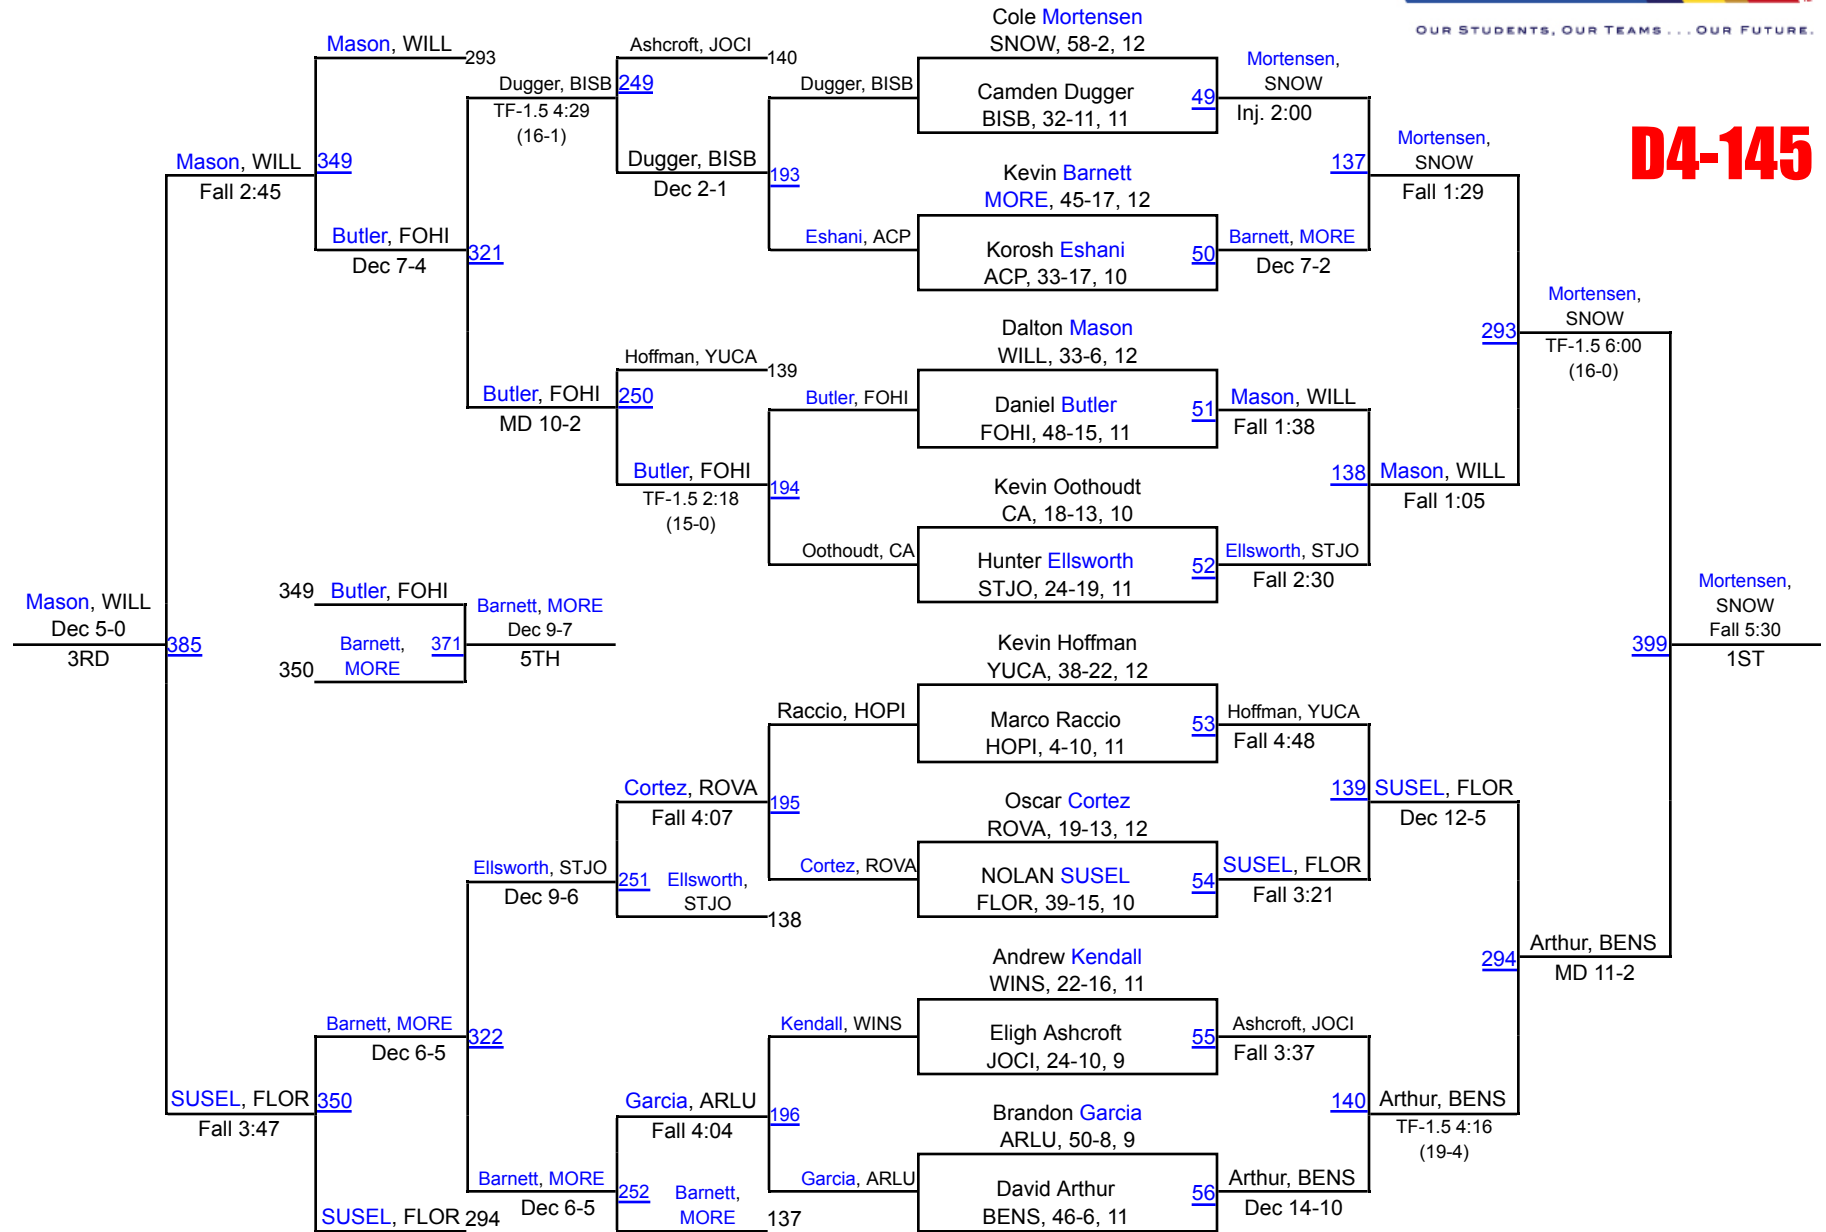

2016 AIA State Championships