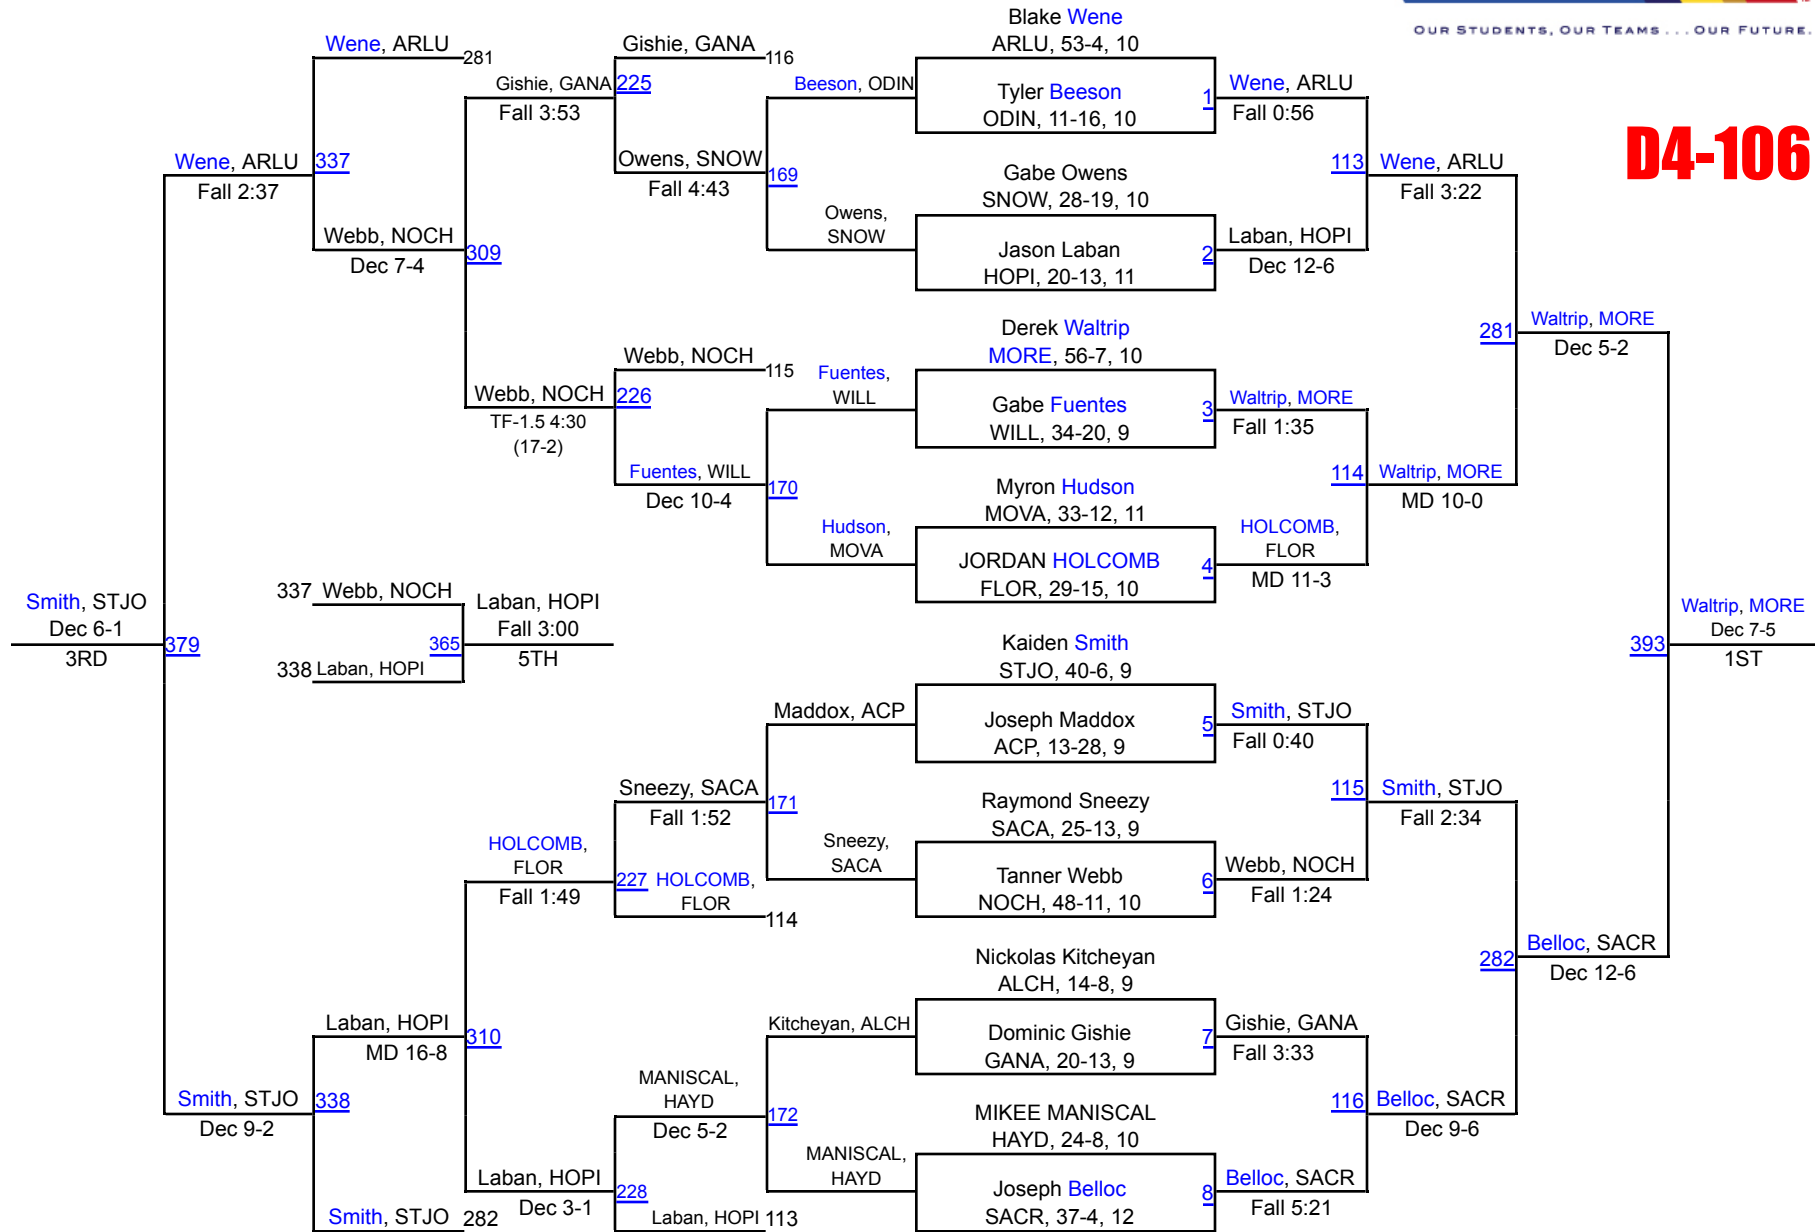

33. Shonto Prep	10.0
34. Joseph City	8.0
35. Hayden	7.0
36. Mayer	6.0
37. Parker	4.5
38. Tuba City	4.0
39. San Carlos	3.0
40. Valley Lutheran	1.0
41. Alchesay	0.0
41. American Leadership	0.0
41. Baboquivari	0.0
41. Many Farms	0.0
41. Odyssey Institute	0.0
41. Valley Christian	0.0

D4-106