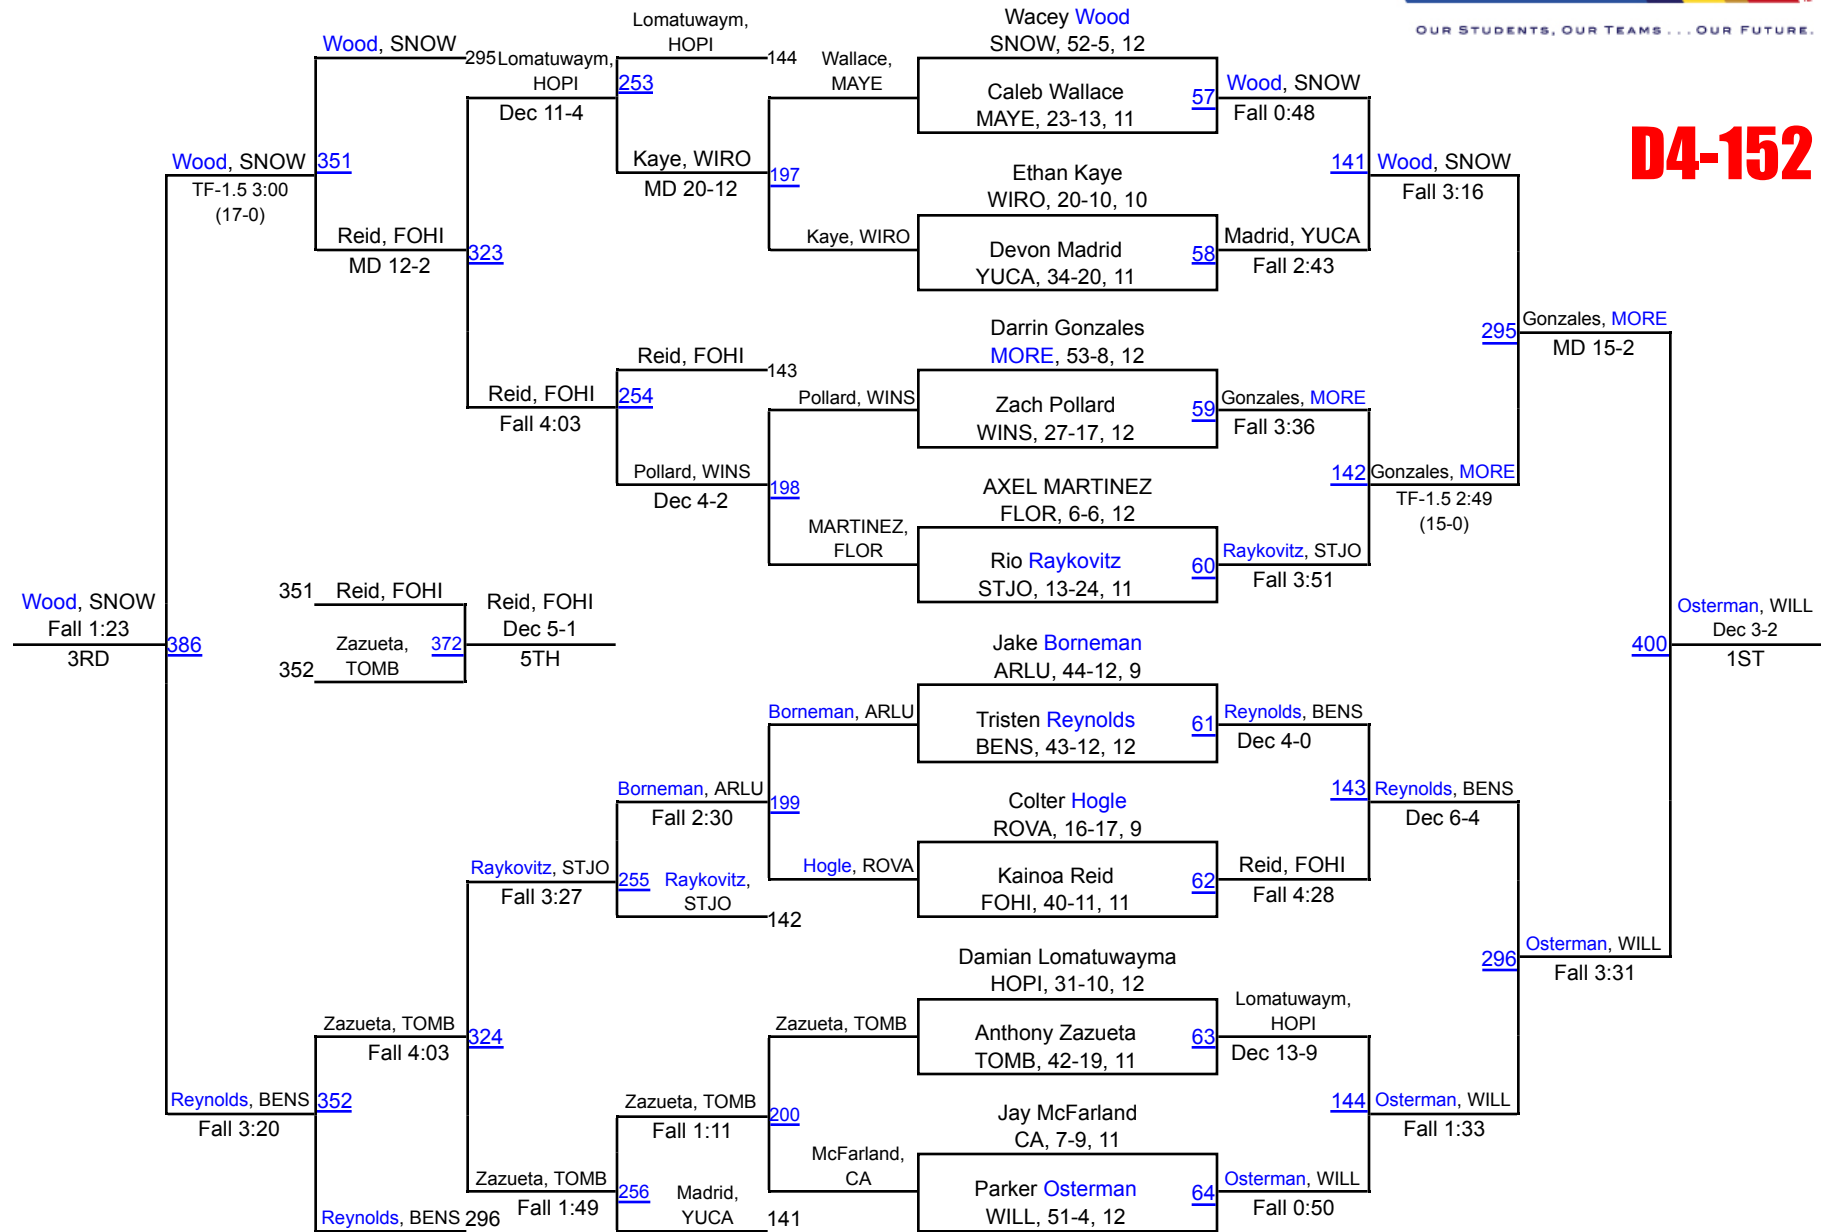

2016 AIA State Championships