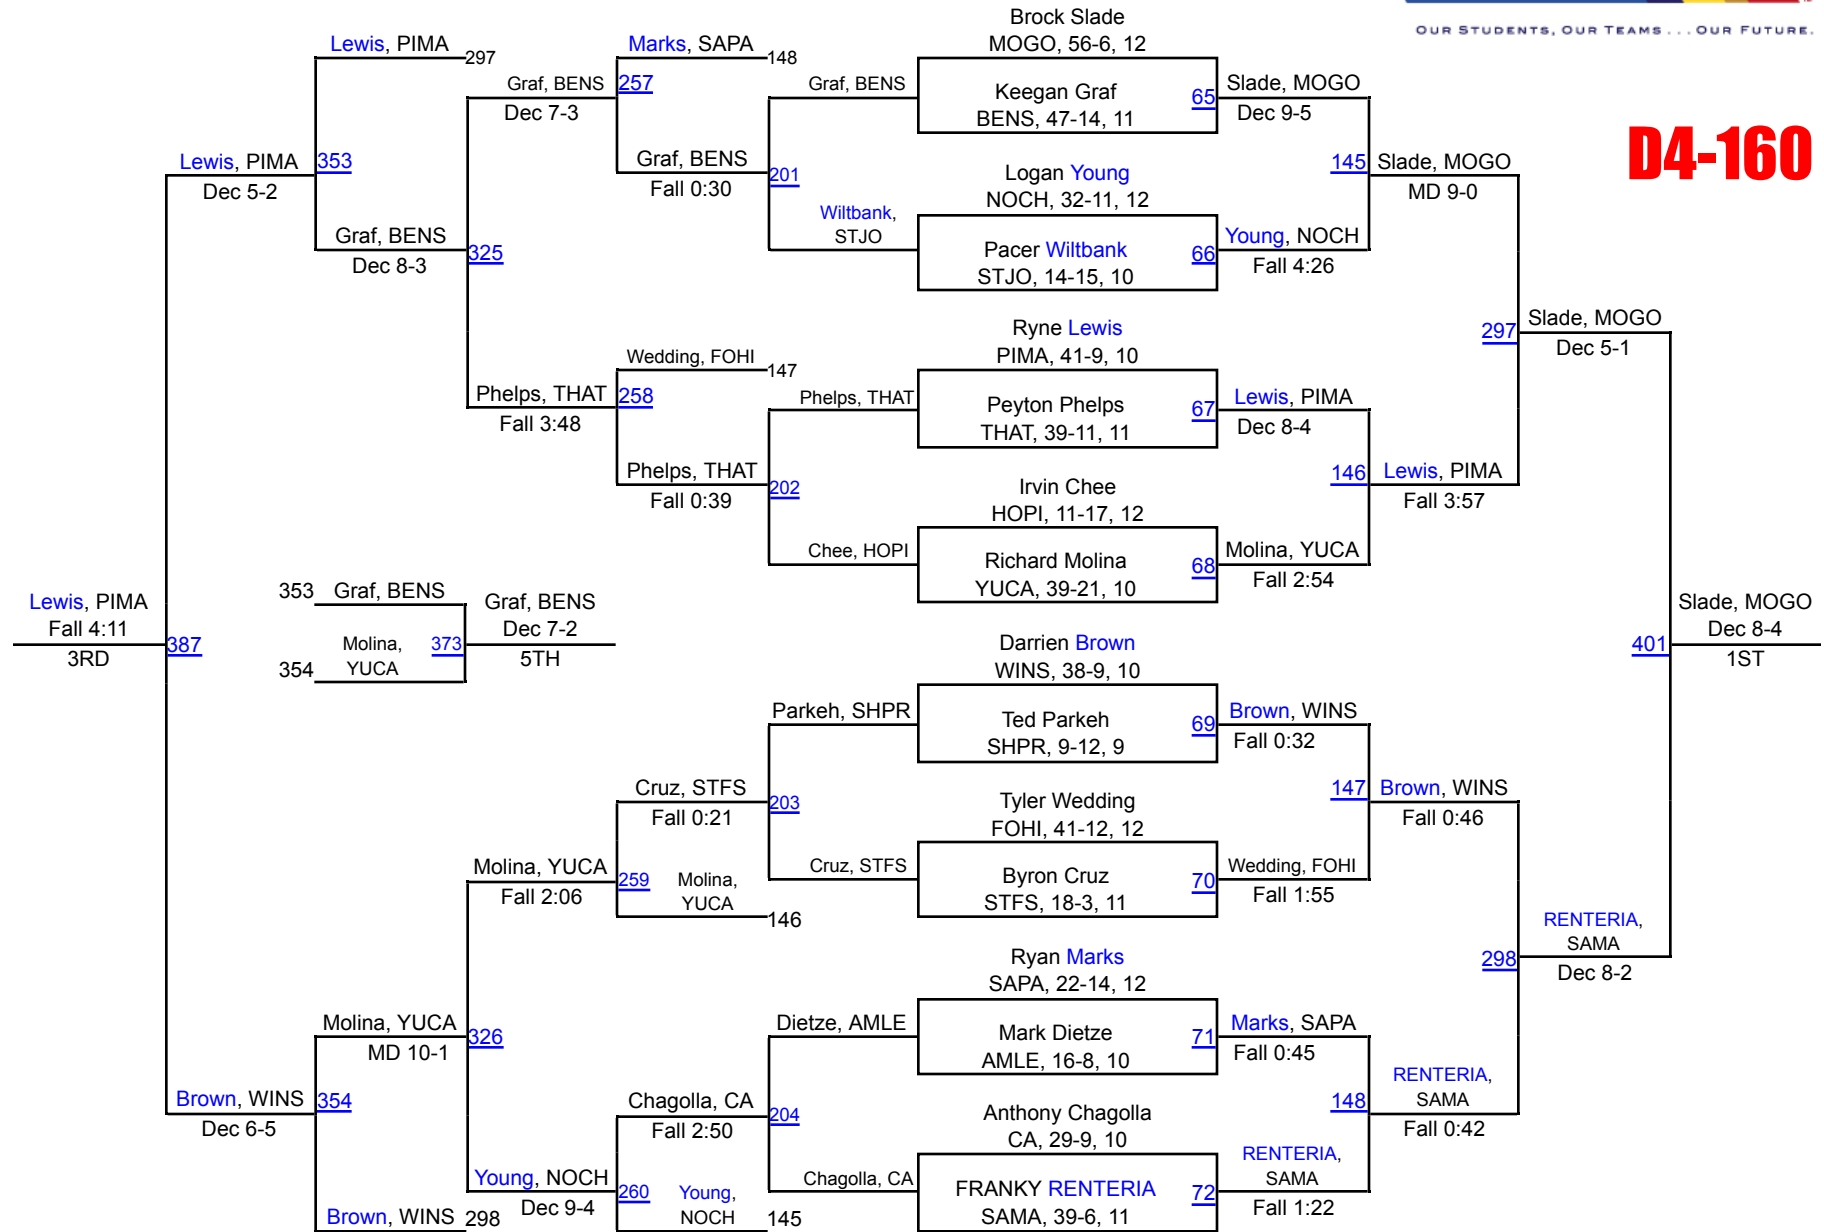

2016 AIA State Championships

2016 AIA State Championships

2016 AIA State Championships

2016 AIA State Championships

D4-160

2016 AIA State Championships

D4-170

2016 AIA State Championships