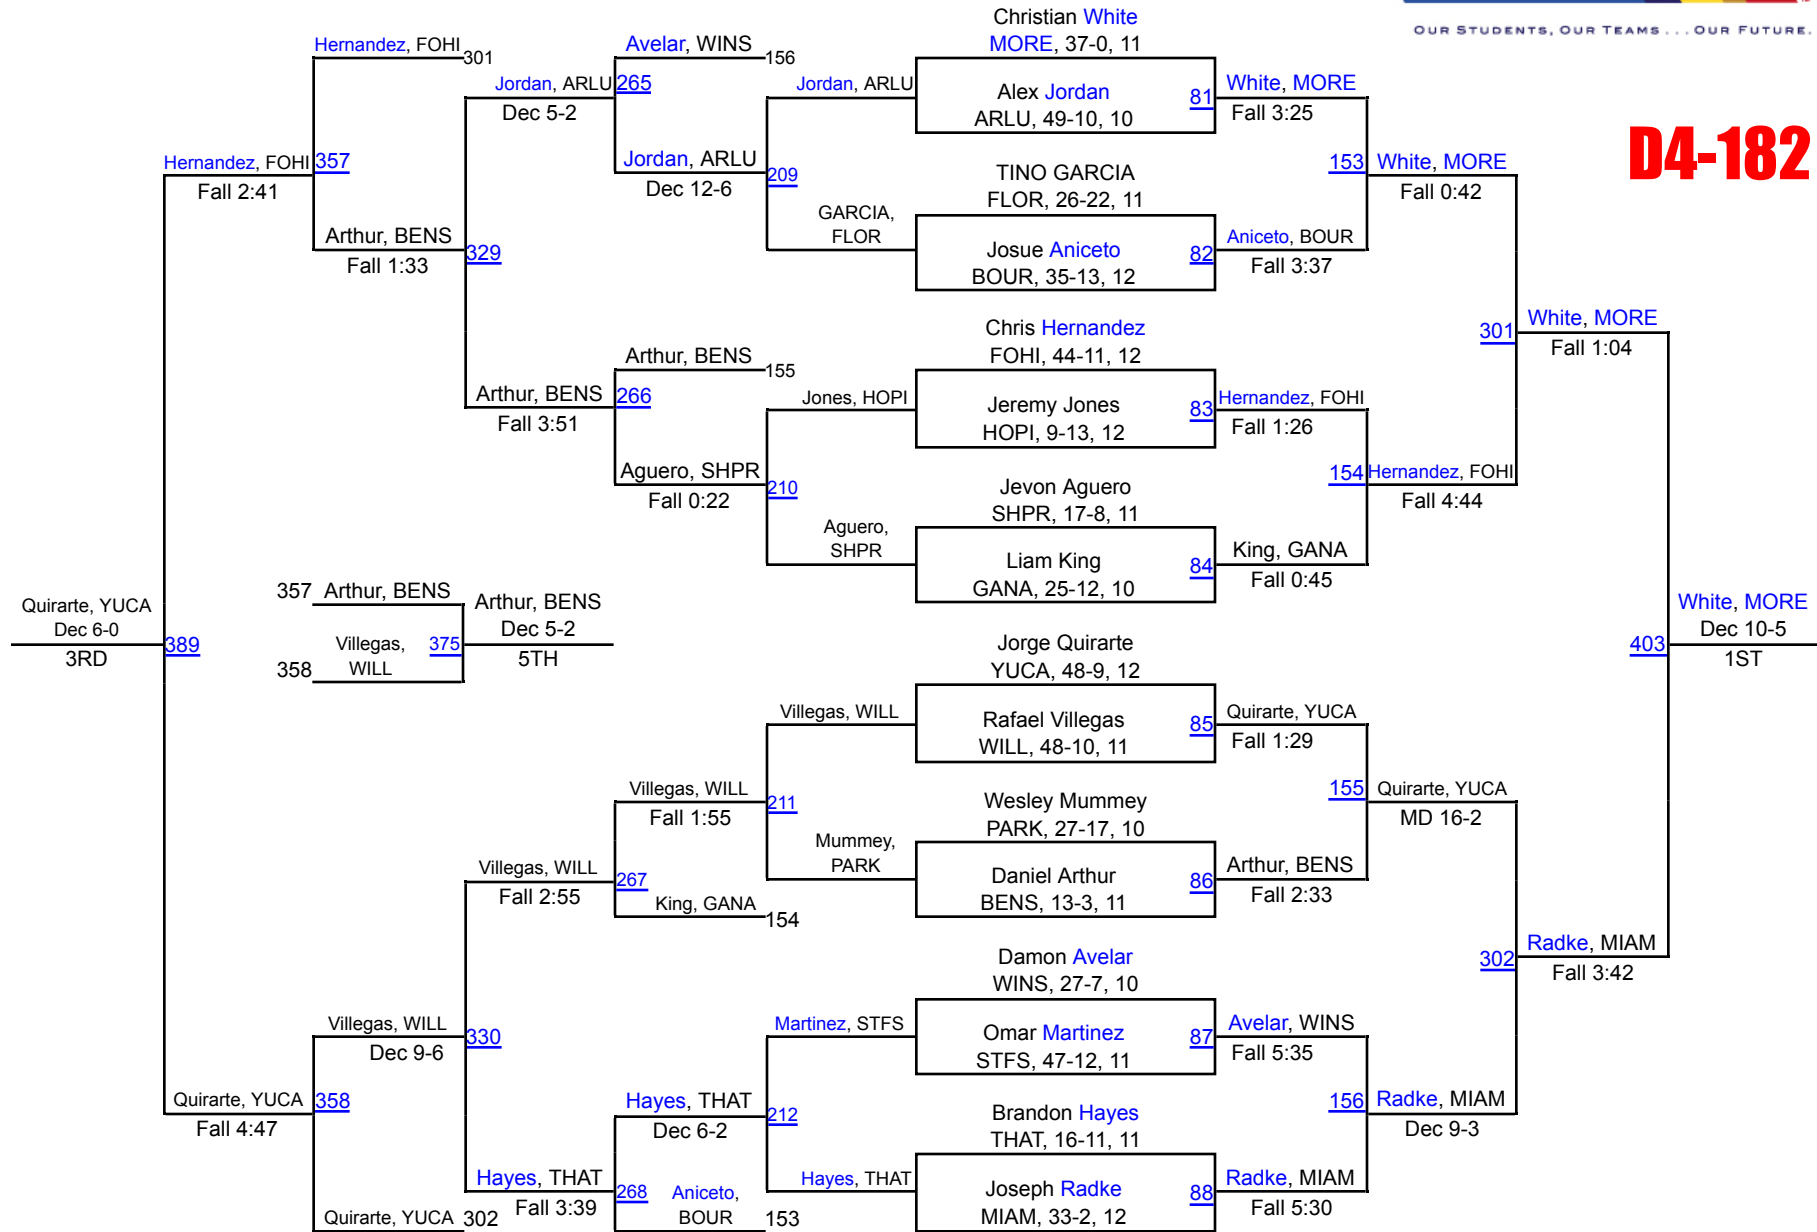

2016 AIA State Championships

D4-182