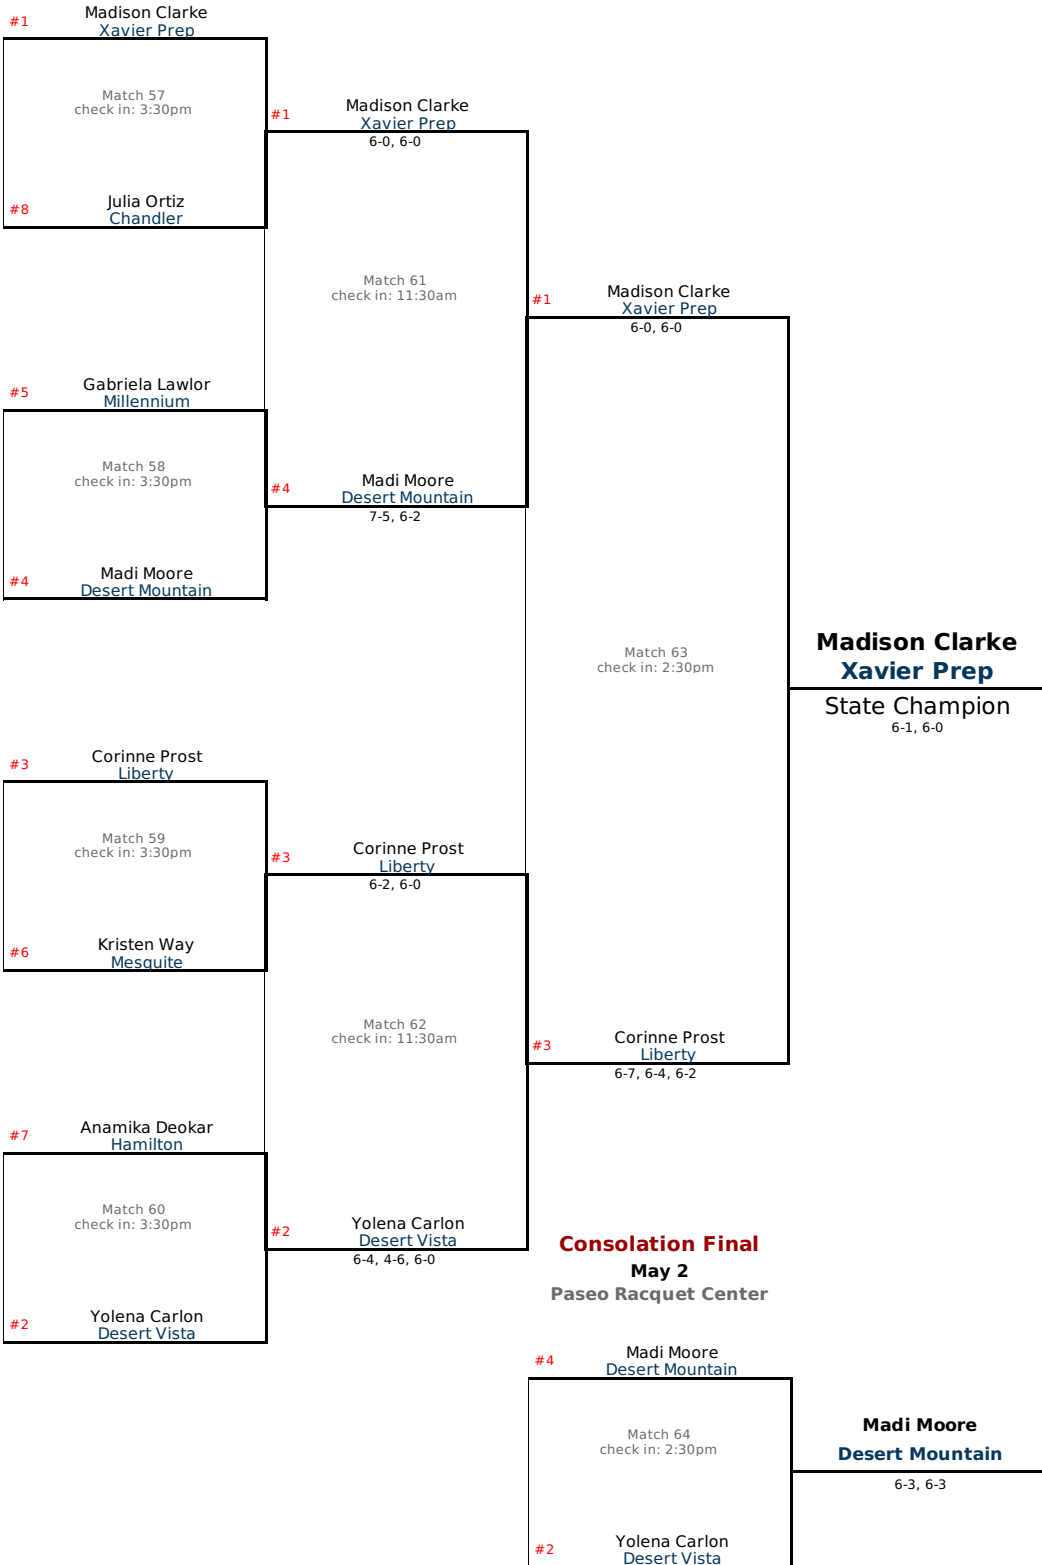

2015 AIA Tennis - Girl's Singles Division I State Championship

Quarterfinals

May 1

Paseo Racquet Center

Semifinals

May 2

Paseo Racquet Center

Final

May 2

Paseo Racquet Center