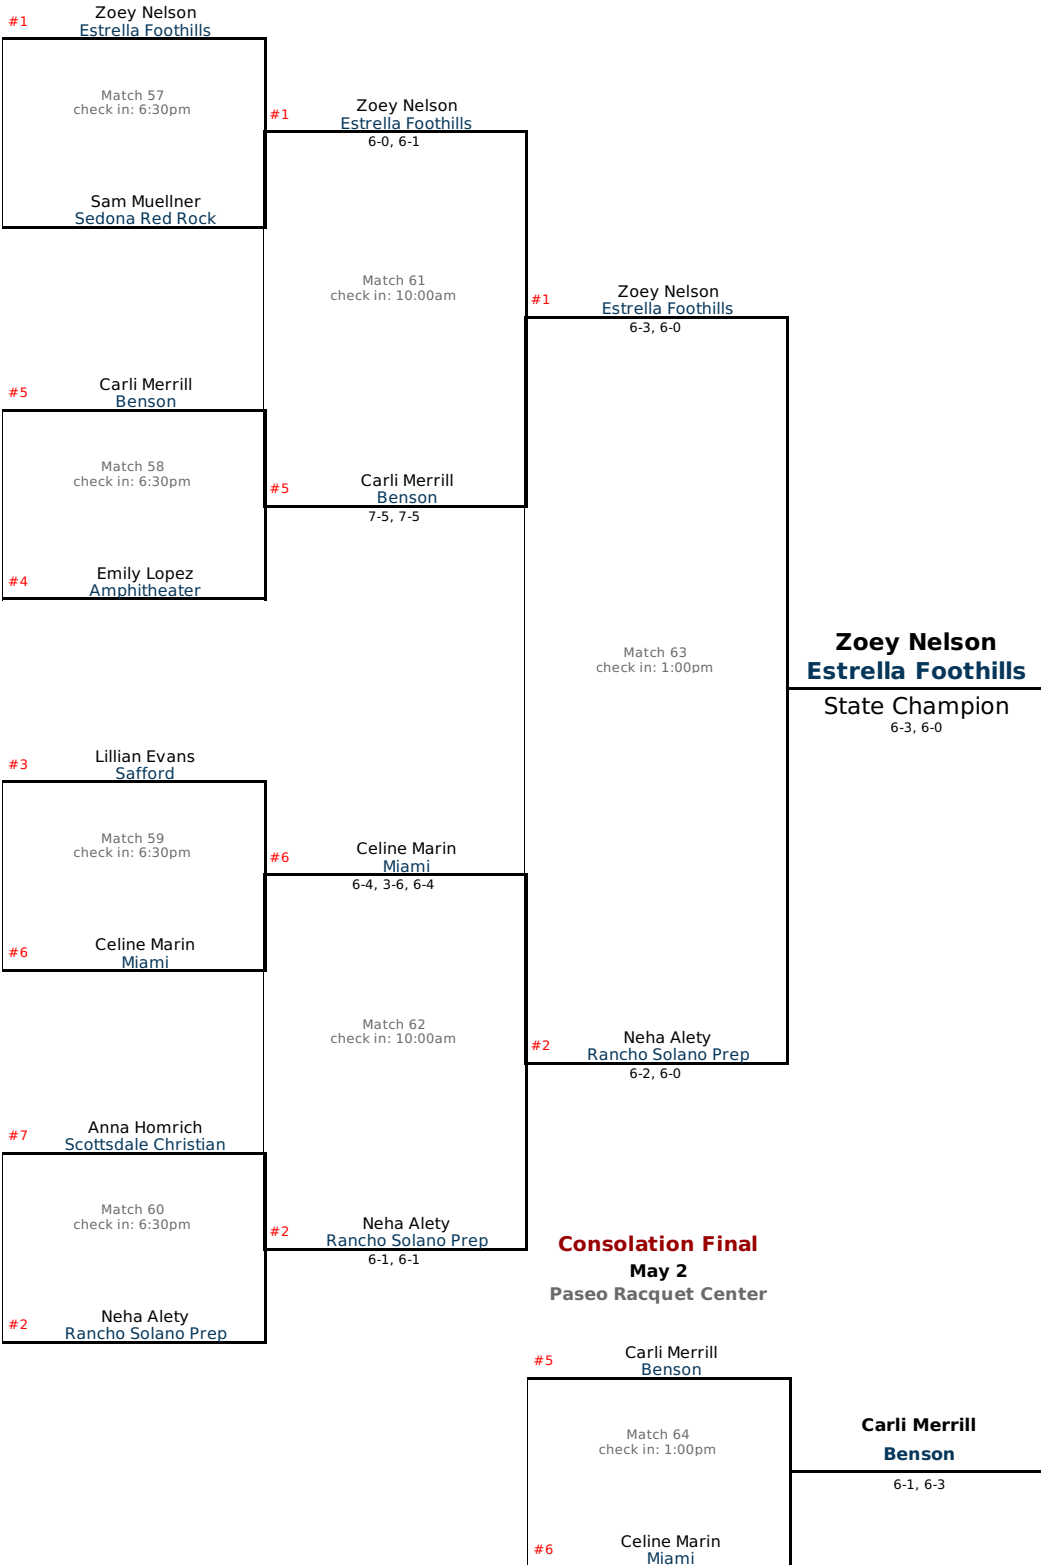

Paseo Racquet Center

Final

May 2

Paseo Racquet Center

2015 AIA Tennis - Girl's Singles

Division III State Championship

Round 1 April 24 Paseo Racquet Center	Round 2 April 24 Paseo Racquet Center	Round 3 April 25 Paseo Racquet Center	Quarterfinals May 1 Paseo Racquet Center
#1 Nelson Estrella Foothills Match 1 check in: 8:30am Bye	#1 Z. Nelson Estrella Foothills Match 33 check in: 3:00pm	#1 Zoey Nelson Estrella Foothills 6-0, 6-0 Match 49 check in: 2:00pm	#1 Zoey Nelson Estrella Foothills 6-0, 6-1 Match 57 check in: 6:30pm See Page 1
Hatch Thatcher Match 2 check in: 8:30am Driskill Tanque Verde	M. Driskill Tanque Verde 6-2, 6-1	Francesca de Marneffe Phoenix Country Day 6-1, 6-3	
Ambriz Sahuarita Match 3 check in: 8:30am Rhummel Palo Verde Magnet	A. Ambriz Sahuarita 6-0, 6-0		
Lecker Seton Catholic Prep Match 4 check in: 8:30am de Marnef Phoenix Country Day	F. de Marneffe Phoenix Country Day Default		
Vigil Vista Grande Match 5 check in: 8:30am Muellner Sedona Red Rock	S. Muellner Sedona Red Rock 6-1, 6-1 Match 35 check in: 3:00pm	Sam Muellner Sedona Red Rock 6-1, 6-2	
Beard Northwest Chr Match 6 check in: 8:30am Han AZ College Prep	A. Han AZ College Prep 6-2, 6-0	Match 50 check in: 2:00pm	Sam Muellner Sedona Red Rock 6-3, 6-2
Merrell Duncan Match 7 check in: 8:30am Zarin Sabino	M. Merrell Duncan 6-3, 4-6, 6-2 Match 36 check in: 3:00pm	Makenna Merrell Duncan 6-1, 6-0	
Puga Antelope Union Match 8 check in: 8:30am #8 Betancour Valley Lutheran	S. Puga Antelope Union 6-4, 6-4		
#5 Merrill Benson Match 9 check in: 8:30am Bye	#5 C. Merrill Benson Match 37 check in: 3:00pm	#5 Carli Merrill Benson 6-2, 6-3 Match 51 check in: 2:00pm	#5 Carli Merrill Benson 6-4, 6-3 Match 58 check in: 6:30pm See Page 1
Herrick The Gregory School Match 10 check in: 8:30am Sauder Scottsdale Chr	G. Herrick The Gregory School 6-1, 6-1	Maira Nunez Tombstone 6-2, 7-5	
Nunez Tombstone Match 11 check in: 8:30am Williams Florence	M. Nunez Tombstone 6-1, 6-2 Match 38 check in: 3:00pm		
Evans Safford Match 12 check in: 8:30am ROBERSON Cortez	P. Evans Safford 6-3, 6-2		
Bresee Coolidge Match 13 check in: 8:30am Halvey Pusch Ridge	K. Bresee Coolidge 6-0, 6-4 Match 39 check in: 3:00pm	Ashley Fitzsimmons Walden Grove 6-3, 6-0	
Fitzsimmo Walden Grove Match 14 check in: 8:30am Saxton Desert Chr	A. Fitzsimmons Walden Grove 6-2, 6-1	Match 52 check in: 2:00pm	#4 Emily Lopez Amphitheater 6-2, 6-3
Baca Gilbert Classical Match 15 check in: 8:30am Abril Valley Union	K. Baca Gilbert Classical 6-2, 6-0 Match 40 check in: 3:00pm	#4 Emily Lopez Amphitheater 6-2, 6-1	
Bye Match 16 check in: 8:30am #4 Lopez Amphitheater	#4 E. Lopez Amphitheater		