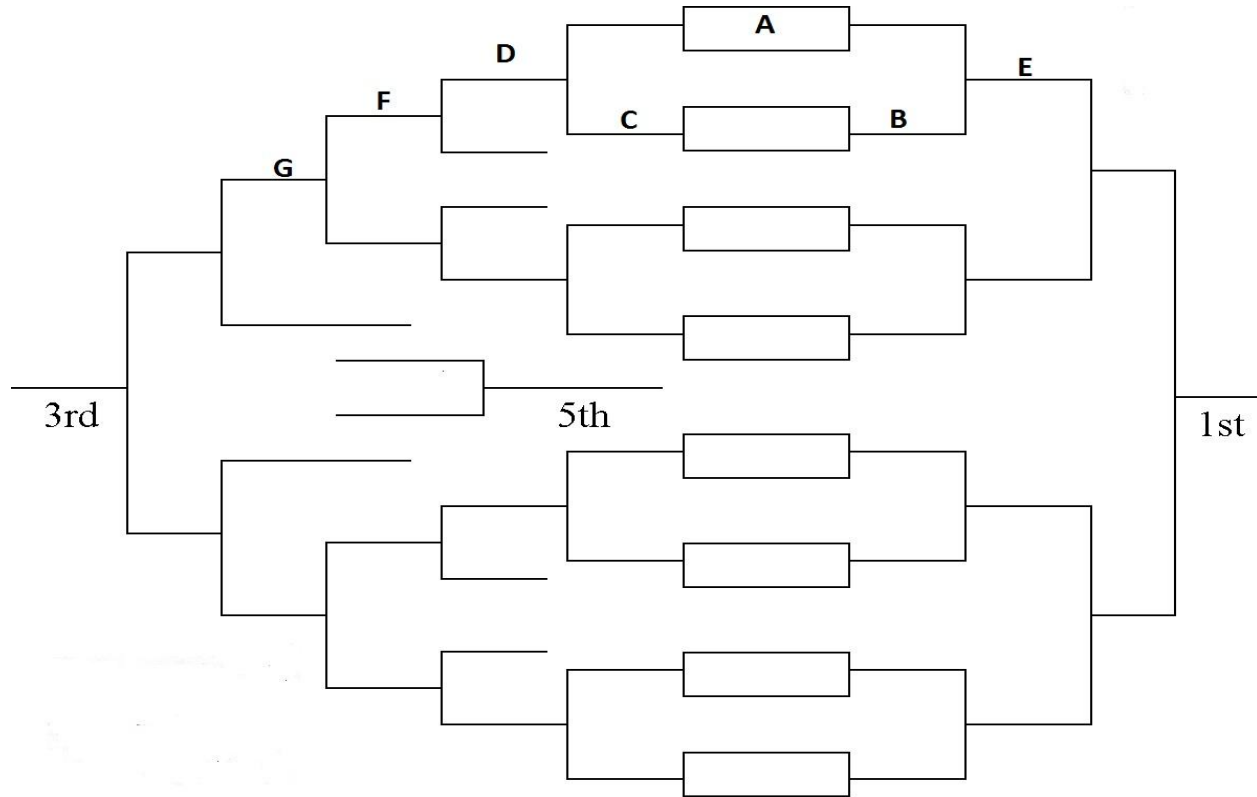

## State Tournament Schedule 2014

### Divisions 1 and 2

Fri. (2-21)

Weigh-in @ 9:30 am

Wrestling starts @ 11:30 am  
(Rounds A thru D)

Sat. (2-22)

Weigh-in @ 8:30 am

Wrestling starts @ 10 am  
(Rounds E thru G)

Finals @ 4:00 pm