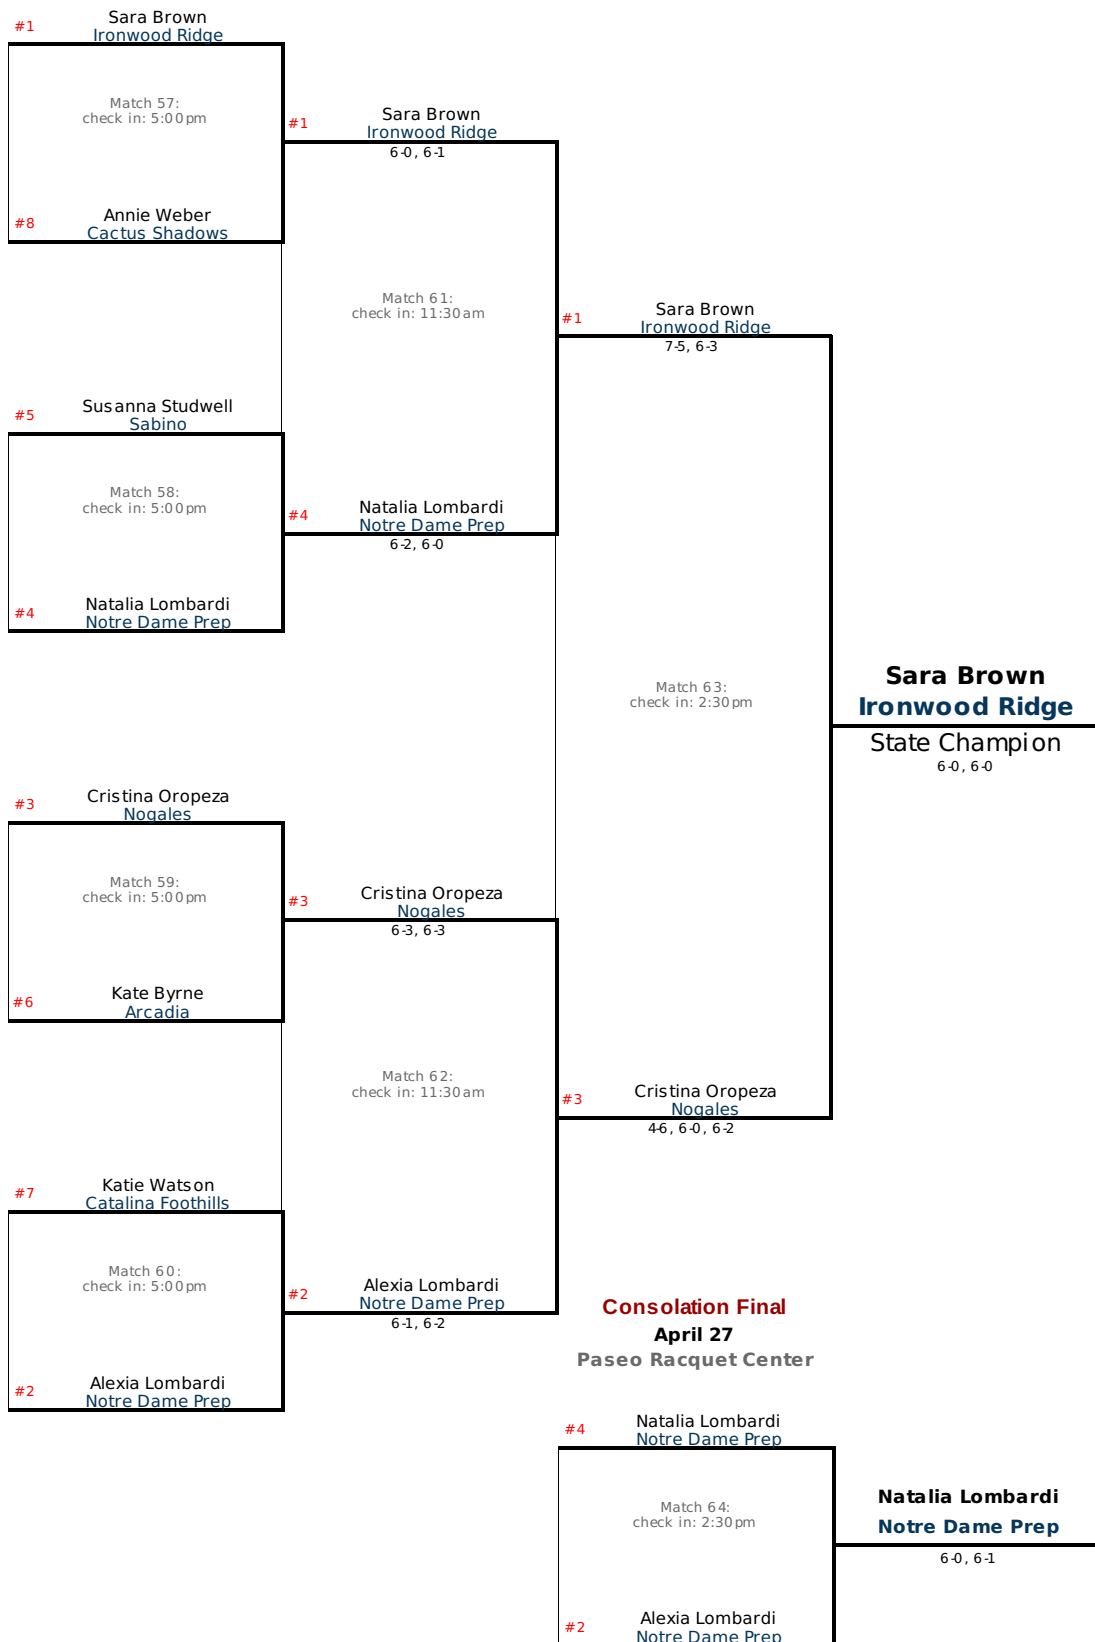

2013 AIA Girls Tennis Division II Singles State Championship

Quarterfinals
April 26
Paseo Racquet Center

Semifinals
April 27
Paseo Racquet Center

Final
April 27
Paseo Racquet Center