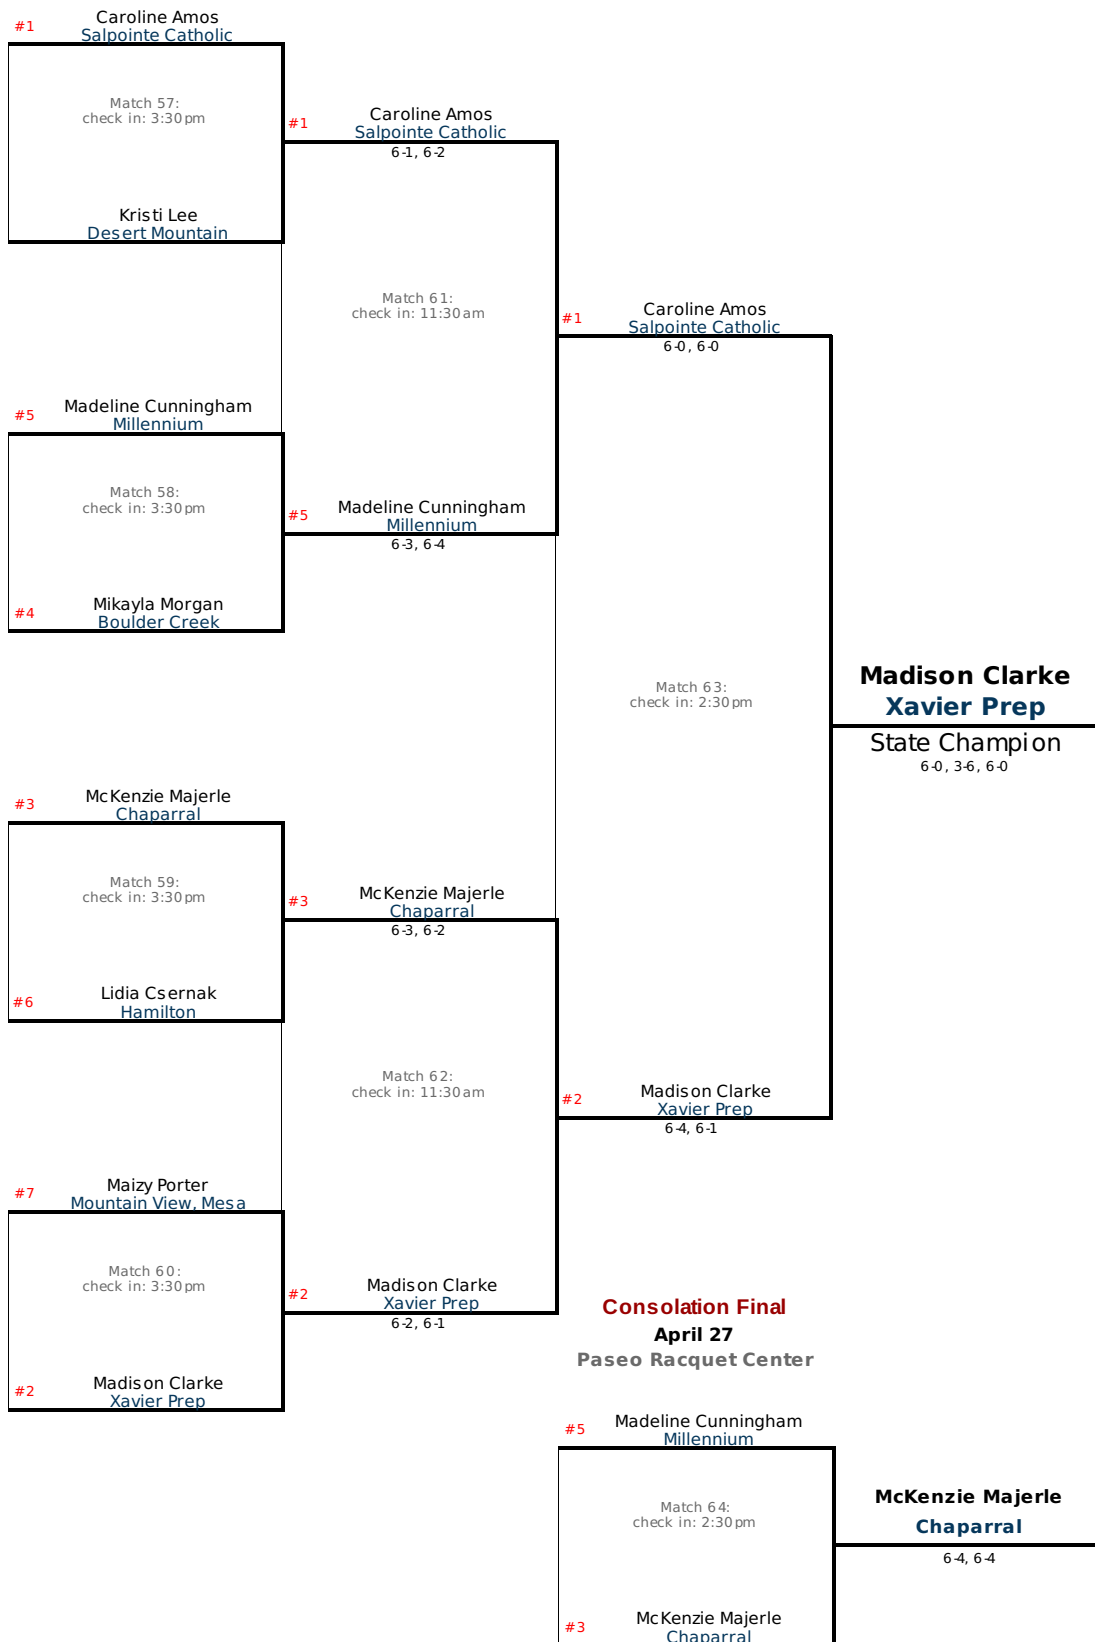

Semifinals
April 27
Paseo Racquet Center

Final
April 27
Paseo Racquet Center

2013 AIA Girls Tennis Division I Singles State Championship

Round 1

April 19

Gene Autry Sports Complex

Round 2

April 19