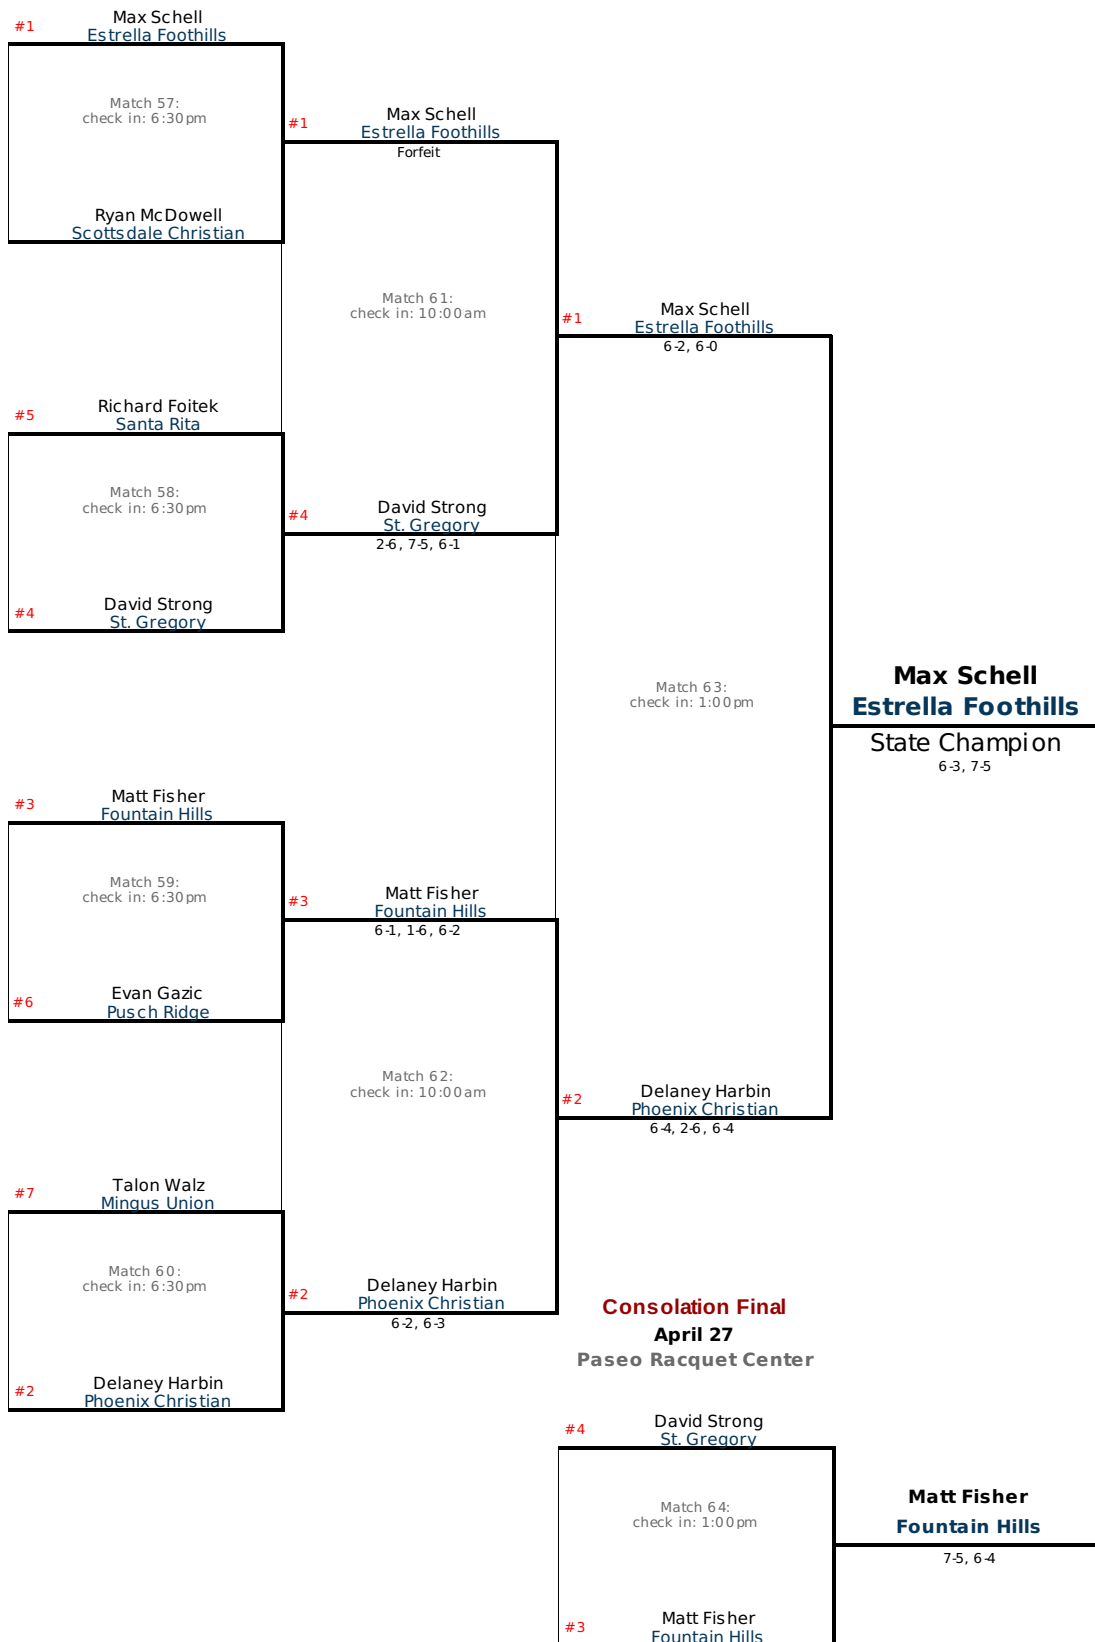

2013 AIA Boys Tennis Division III Singles State Championship

Quarterfinals

April 26

Paseo Racquet Center

Semifinals

April 27

Paseo Racquet Center

Final

April 27

Paseo Racquet Center