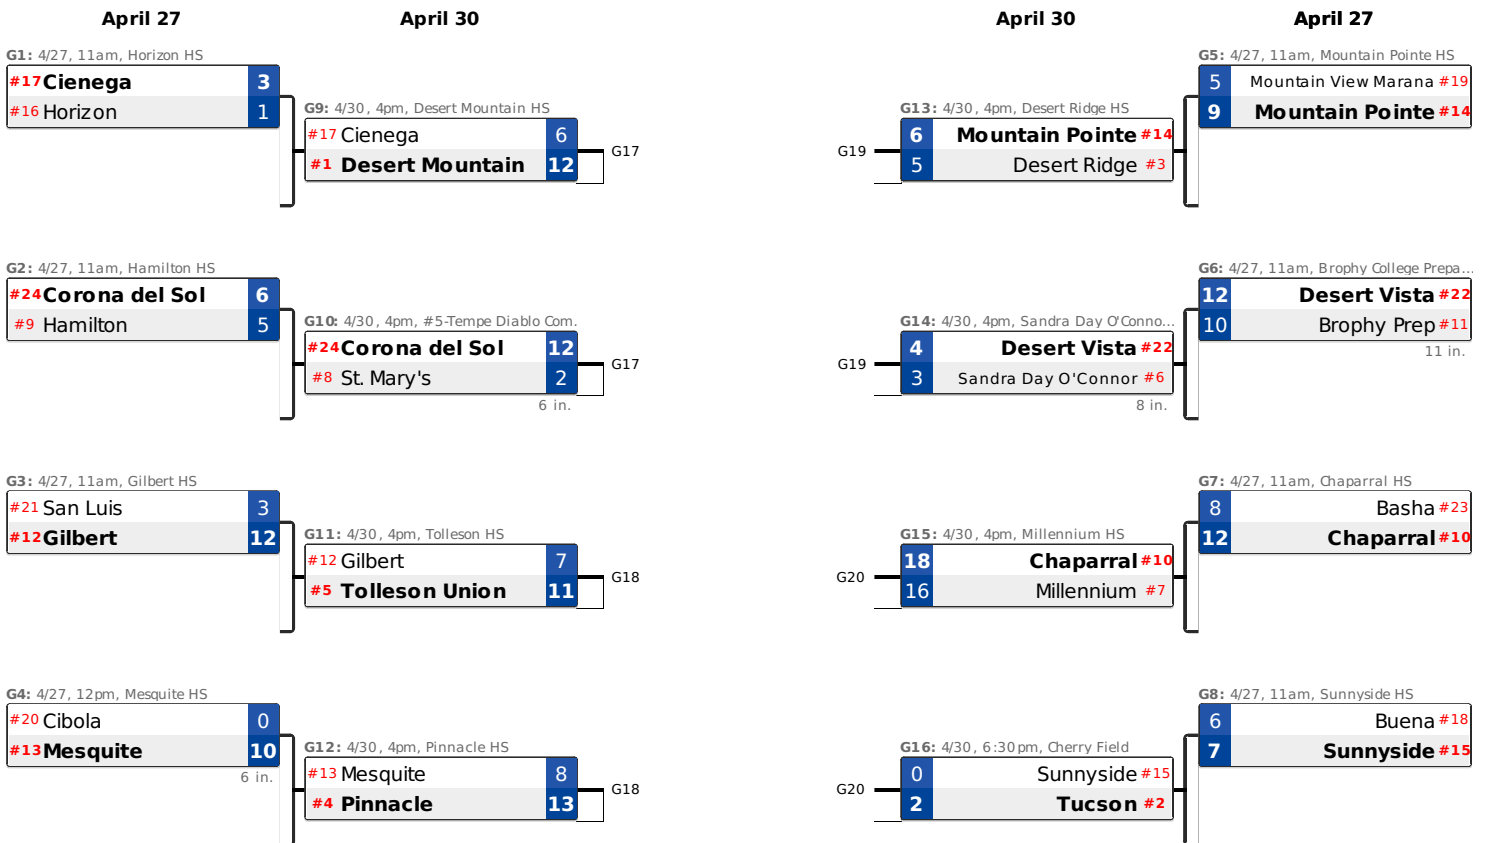

# 2013 AIA Baseball Division I State Championship

**State Champion**  
**Desert Mountain**

**The bottom team in the matchup is the home team.**

# 2013 AIA Baseball Division II State Championship

**State Champion**  
**Notre Dame Prep**

The bottom team in the matchup is the home team.