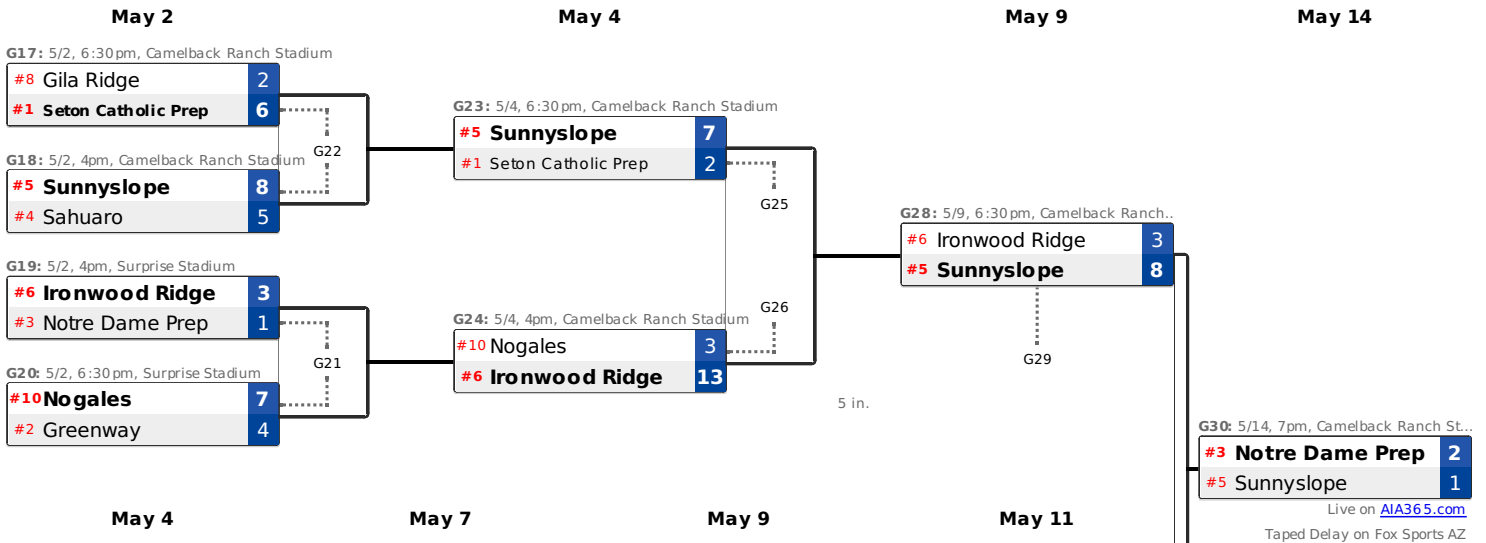

# 2013 AIA Baseball Division I State Championship

**State Champion**  
**Desert Mountain**

**The bottom team in the matchup is the home team.**

# 2013 AIA Baseball Division II State Championship

**State Champion**  
**Notre Dame Prep**

The bottom team in the matchup is the home team.