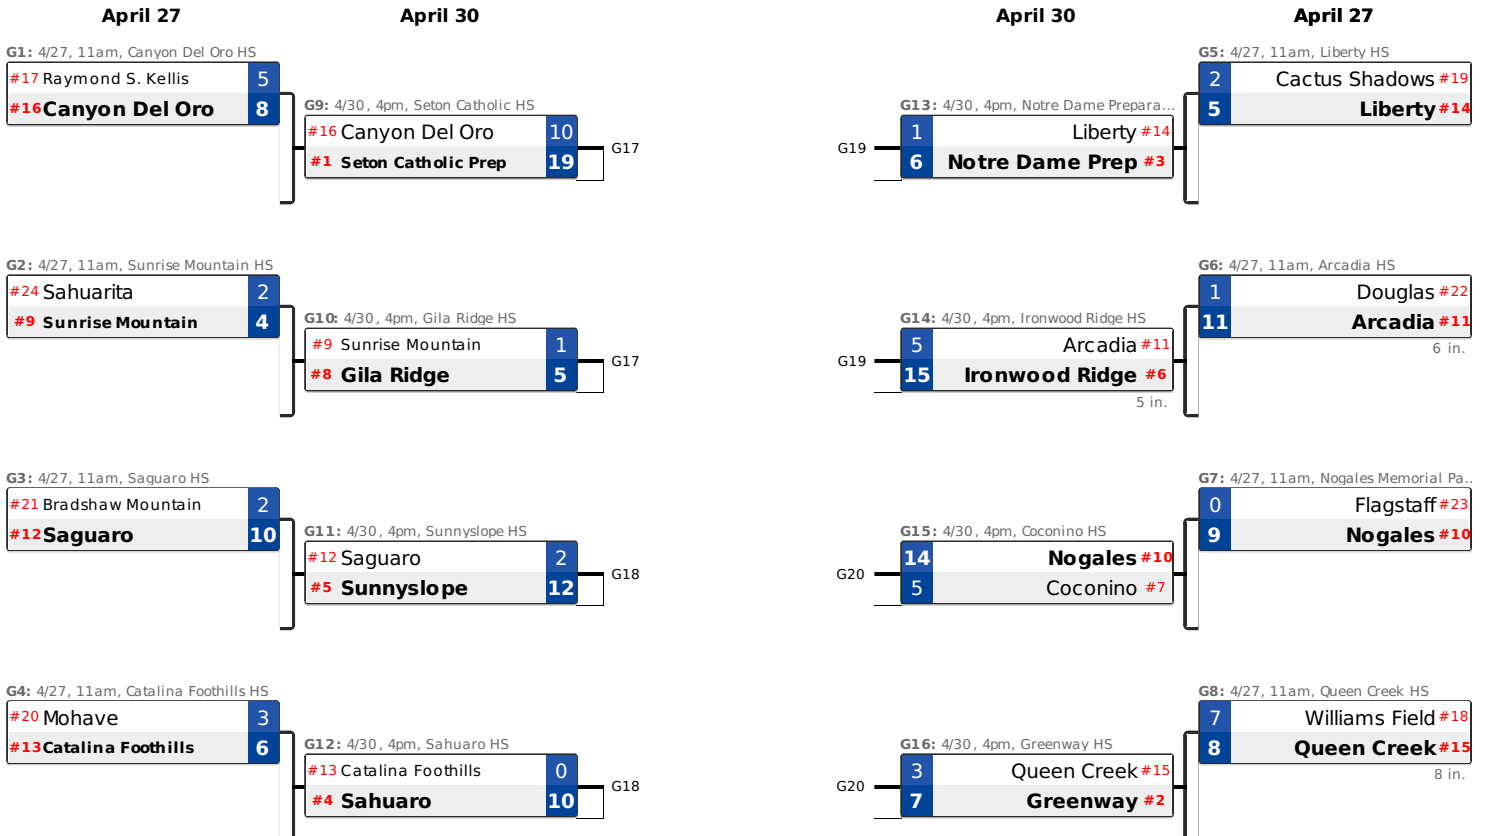

2013 AIA Baseball Division II State Championship

State Champion
Notre Dame Prep

The bottom team in the matchup is the home team.