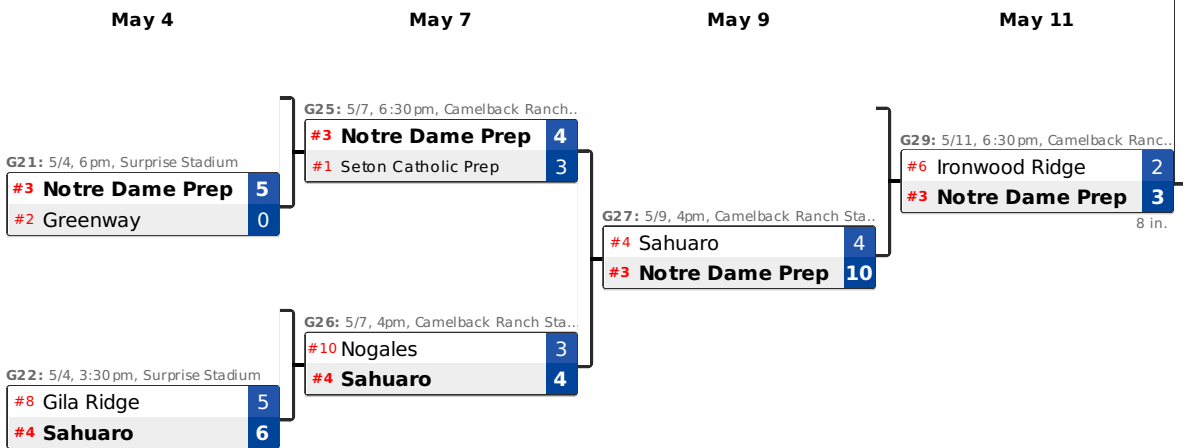

# 2013 AIA Baseball Division I State Championship

**State Champion**  
**Desert Mountain**

**The bottom team in the matchup is the home team.**

# 2013 AIA Baseball Division II State Championship

**State Champion**  
**Notre Dame Prep**

The bottom team in the matchup is the home team.