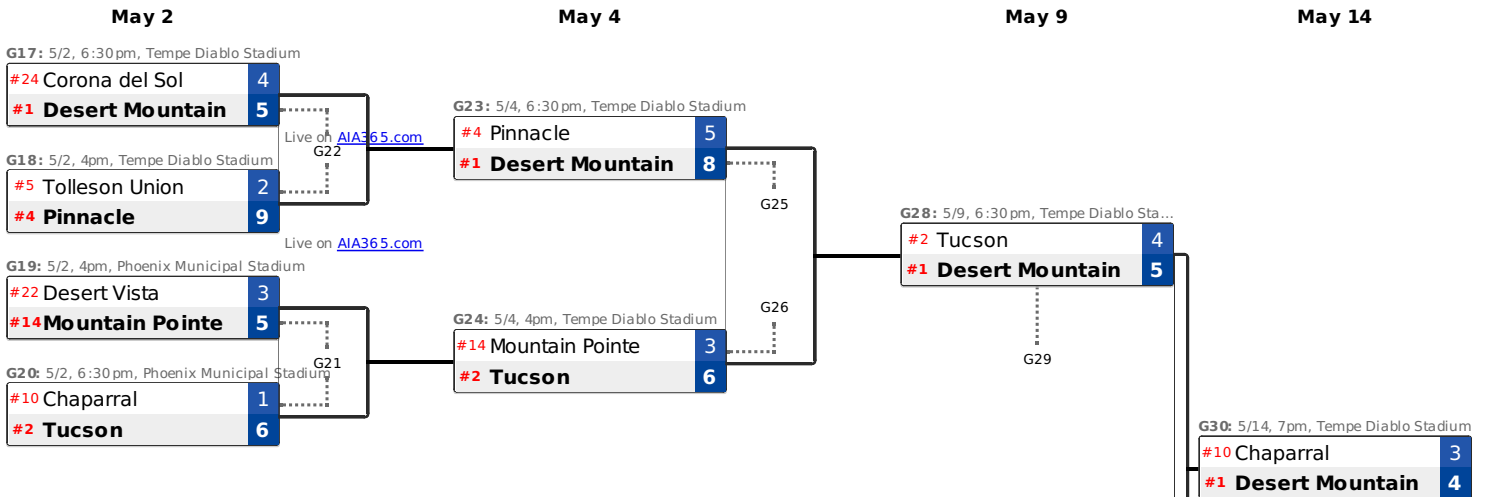

# 2013 AIA Baseball Division I State Championship

**State Champion**  
**Desert Mountain**

**The bottom team in the matchup is the home team.**

# 2013 AIA Baseball Division II State Championship

**State Champion**  
**Notre Dame Prep**

The bottom team in the matchup is the home team.