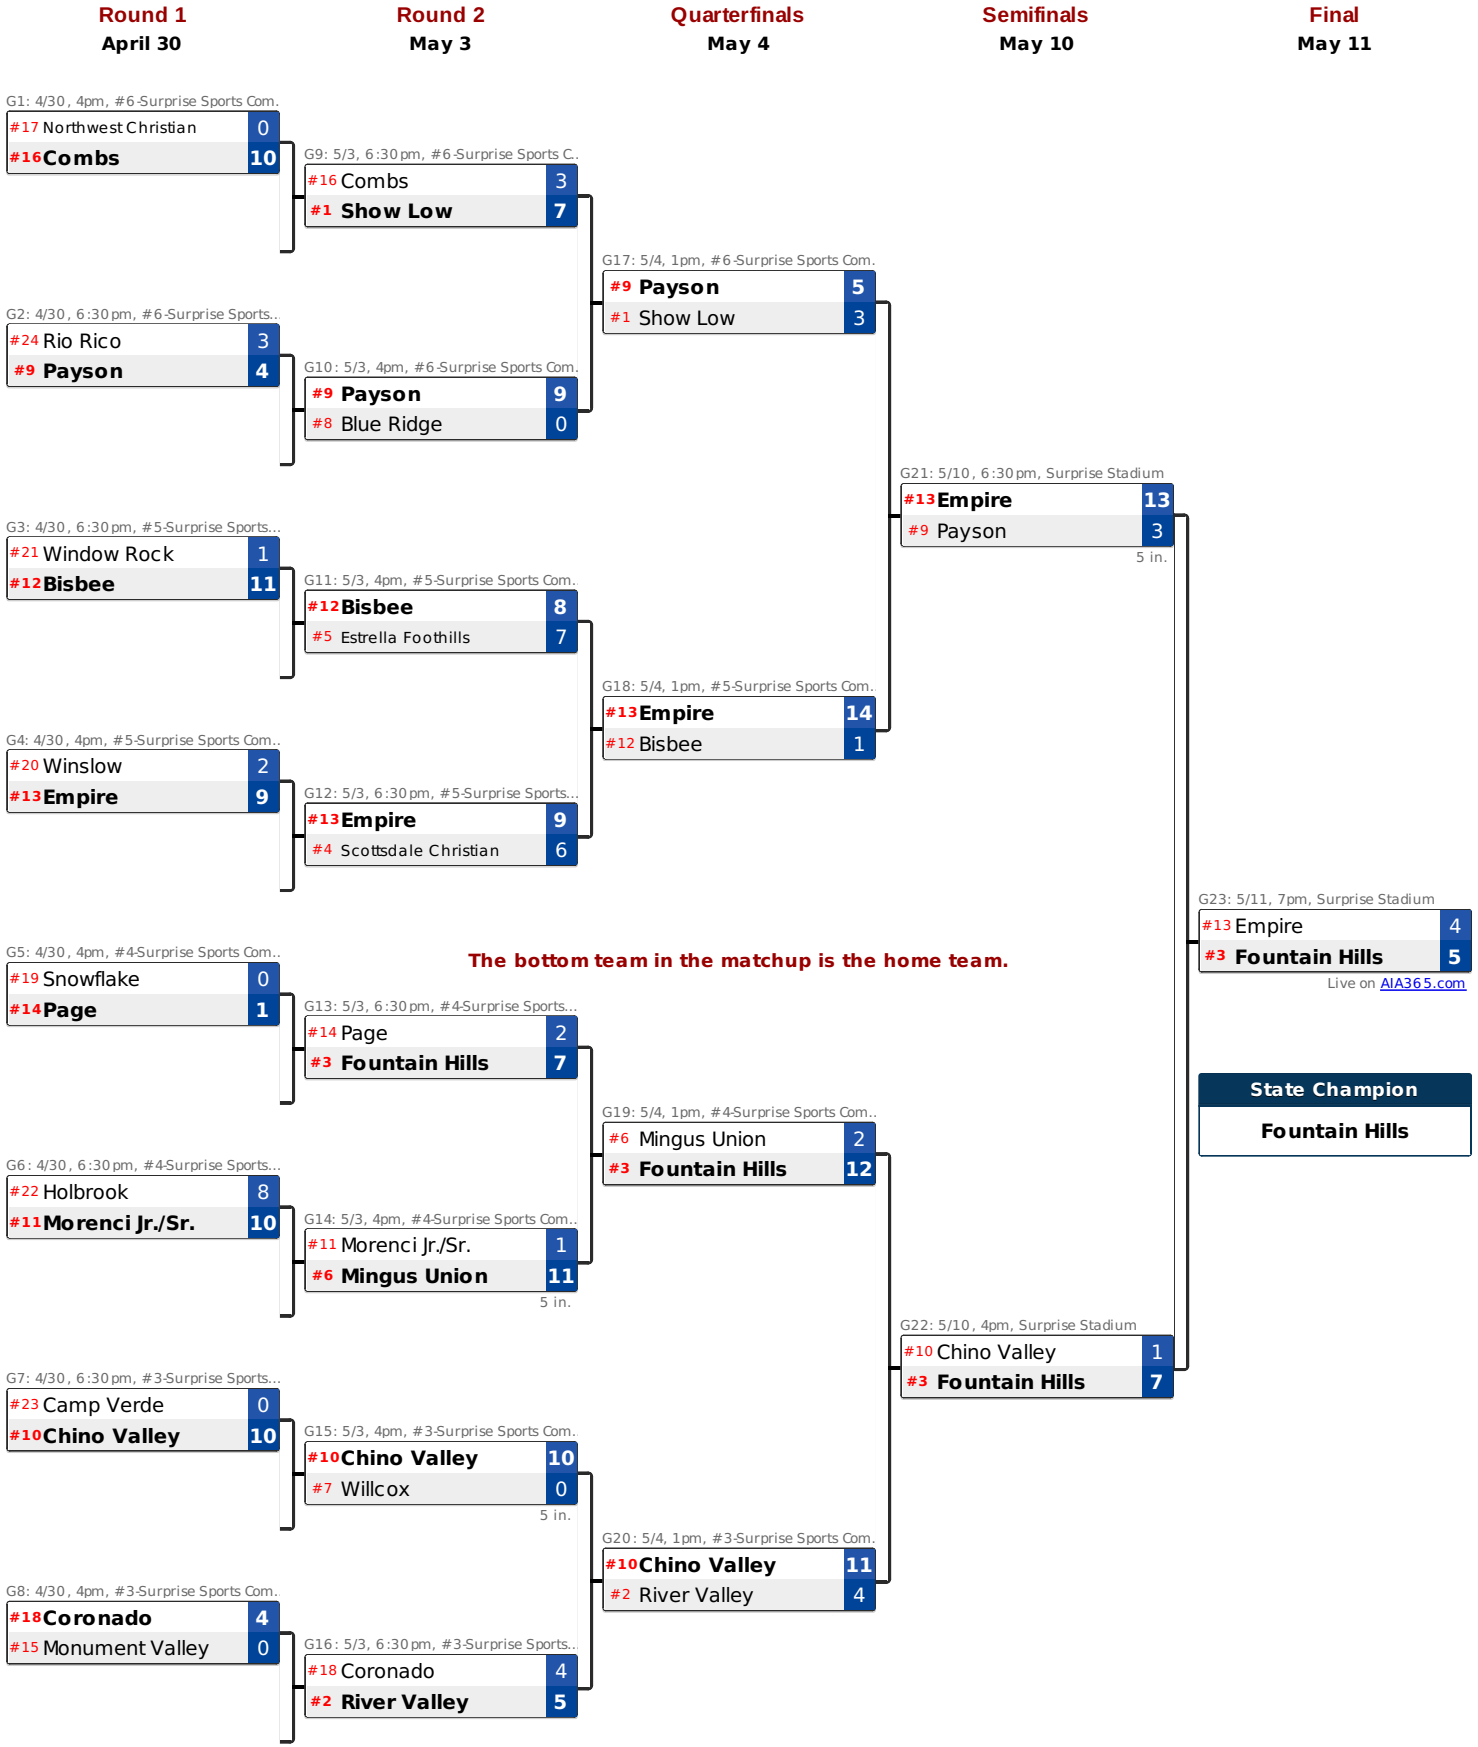

2013 AIA Baseball Division III State Championship